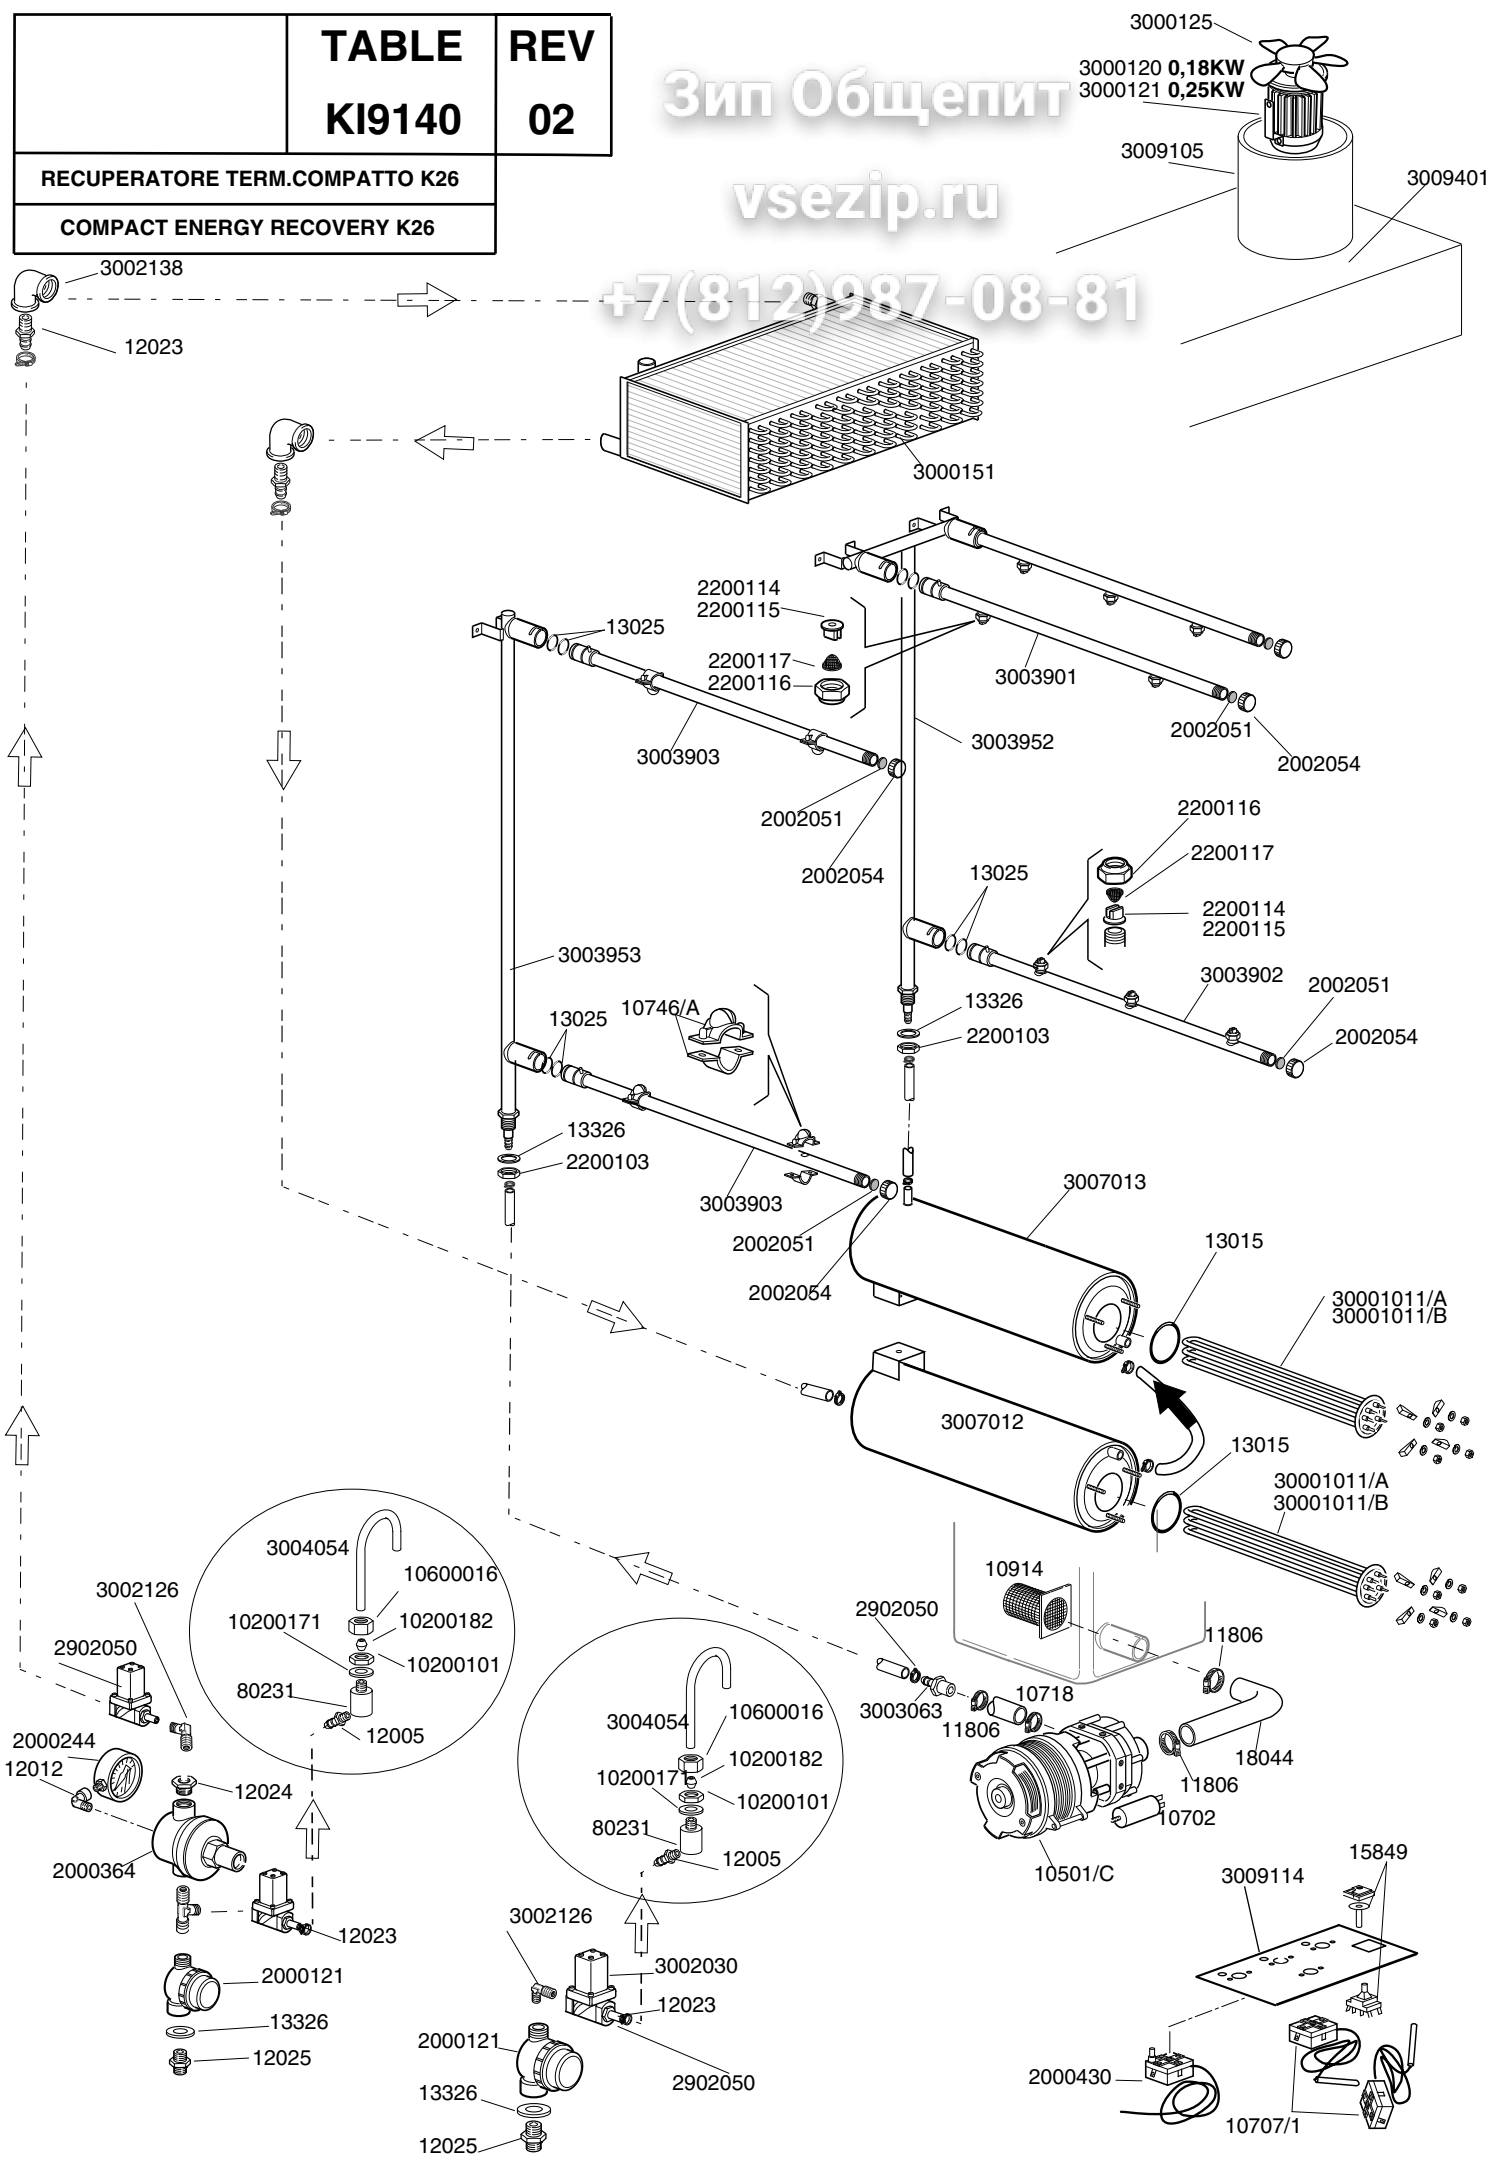

TABLE	REV
	KI9140	02
RECUPERATORE TERM.COMPATTO K26		
COMPACT ENERGY RECOVERY K26		

Зип Общепит

vsezip.ru

+7(812)987-08-81