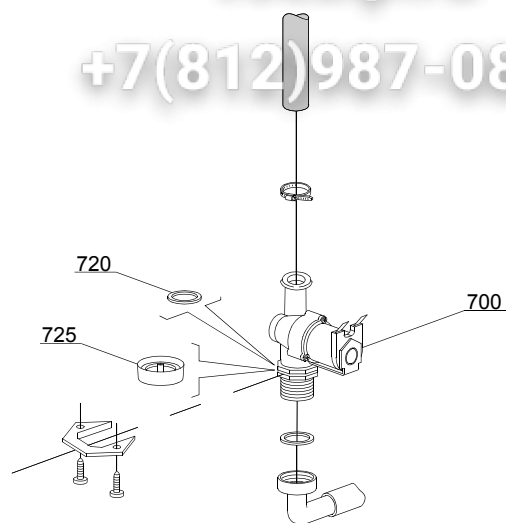

vsezip.ru

+7(812)987-08-81

05_002_e

vsezip.ru

ID	P-code	Model	Type	Accessory	Voltage	Description
MODULE:Solenoid valve group						
700	10703		AQU50			Single solenoid valve
700	10703/A		AQU50			Single solenoid valve - 110Vac
720	N.C.		AQU50			Pression reducing valve