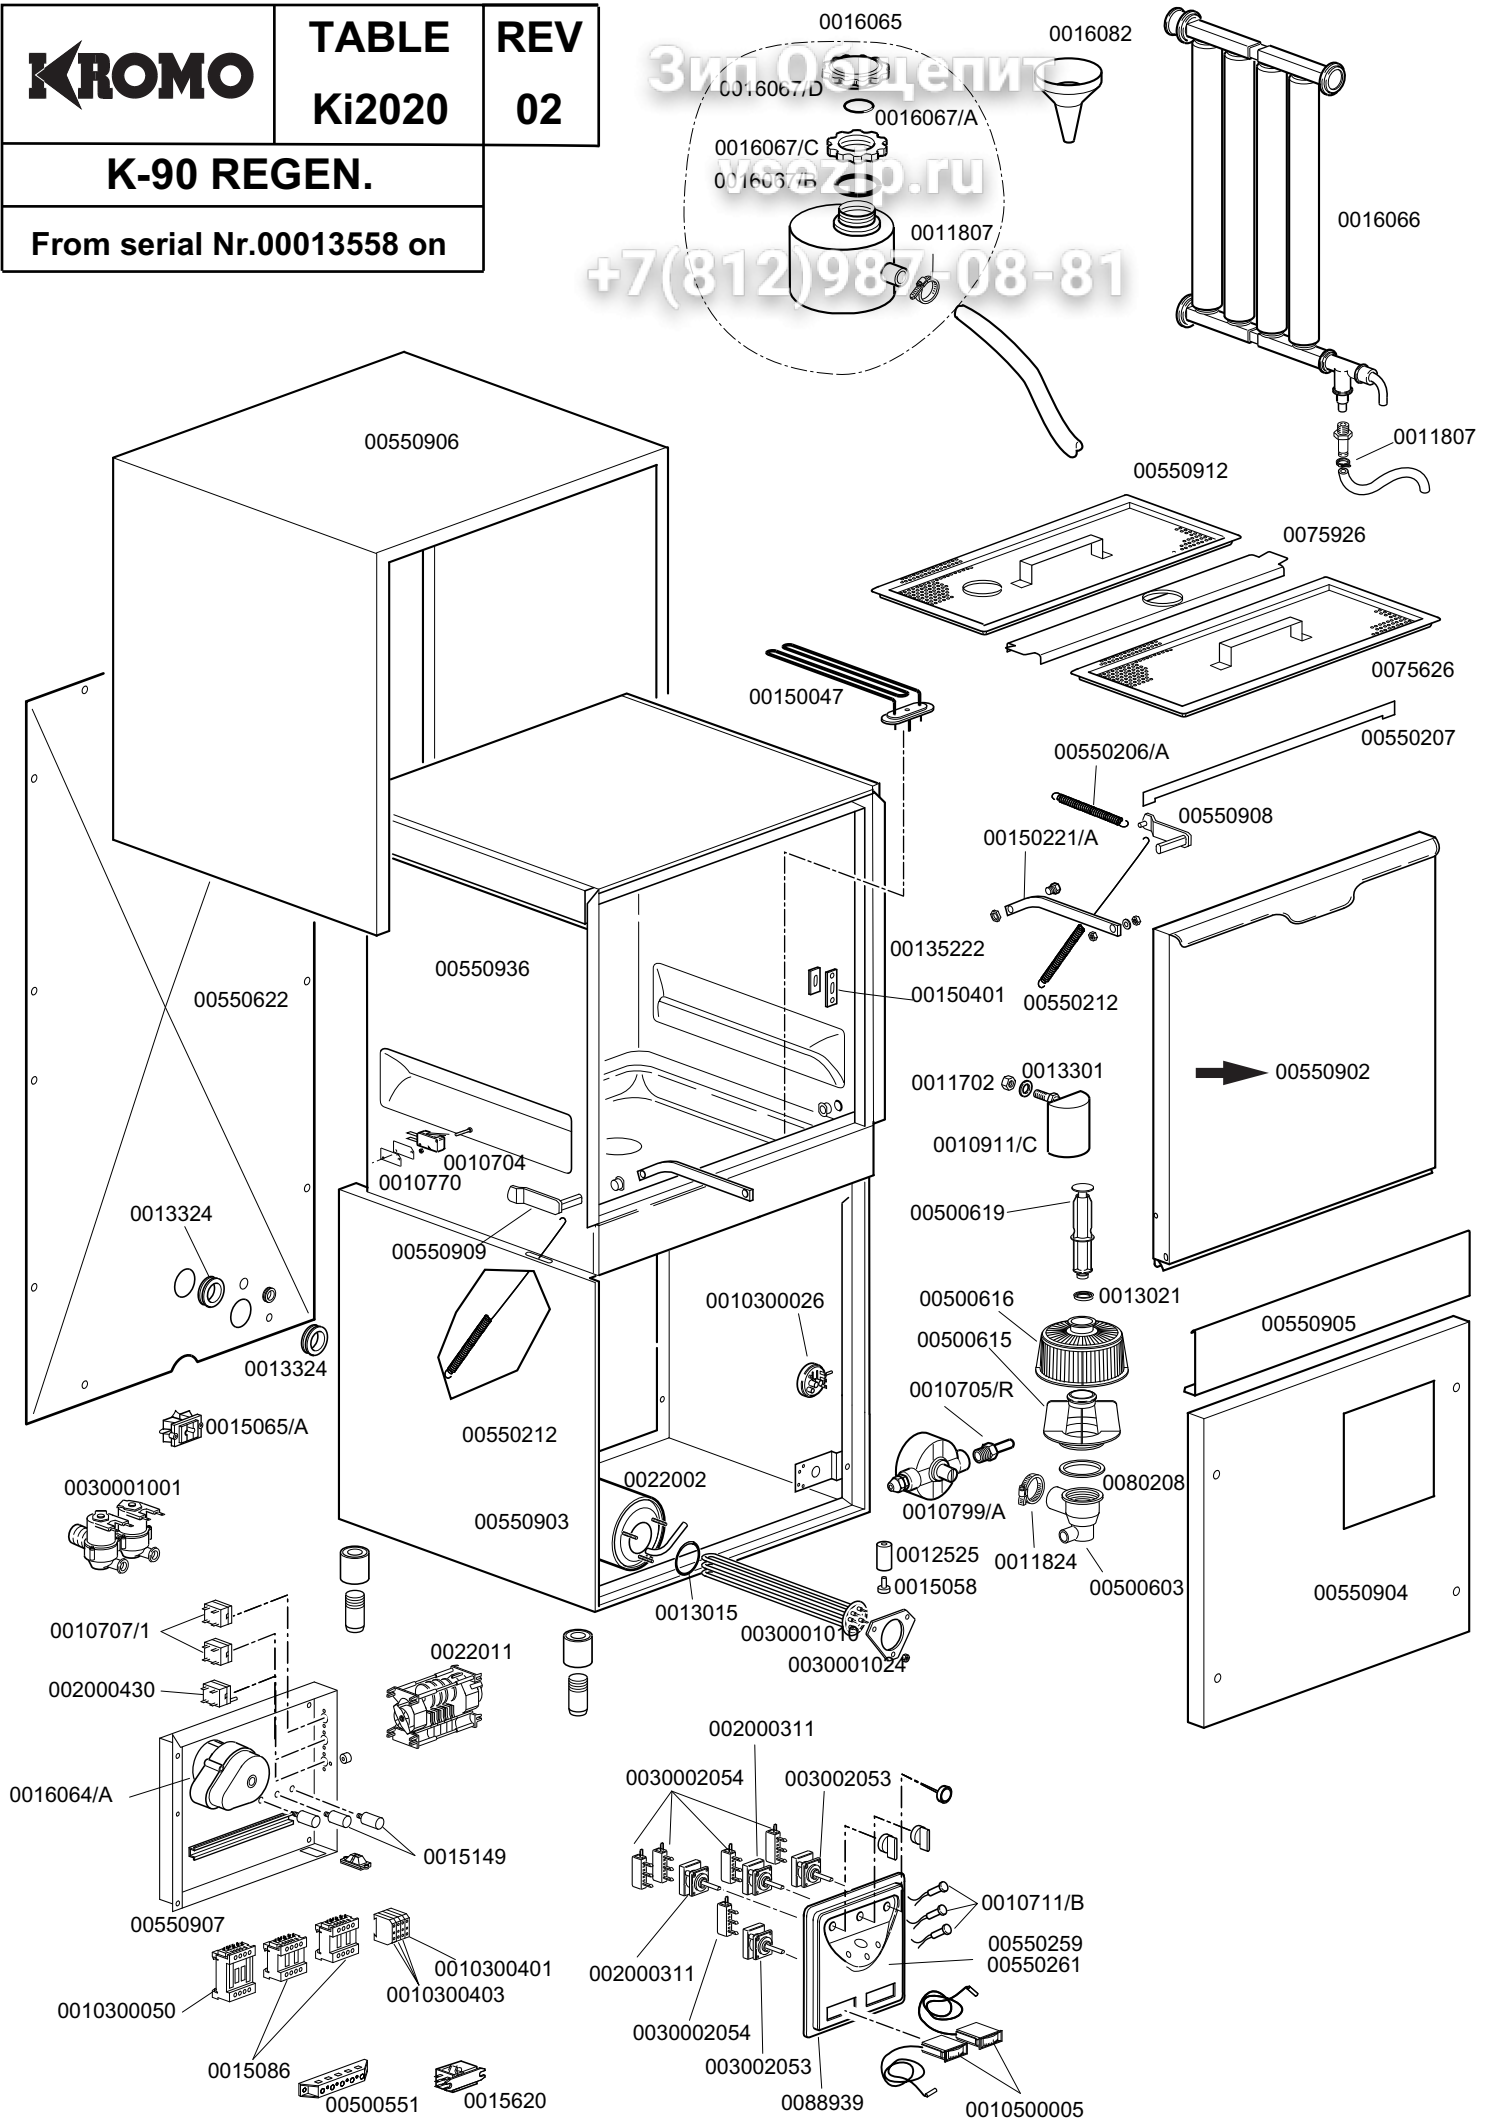

KROMO

**TABLE
Ki2020**

**REV
02**

K-90 REGEN.

From serial Nr.00013558 on