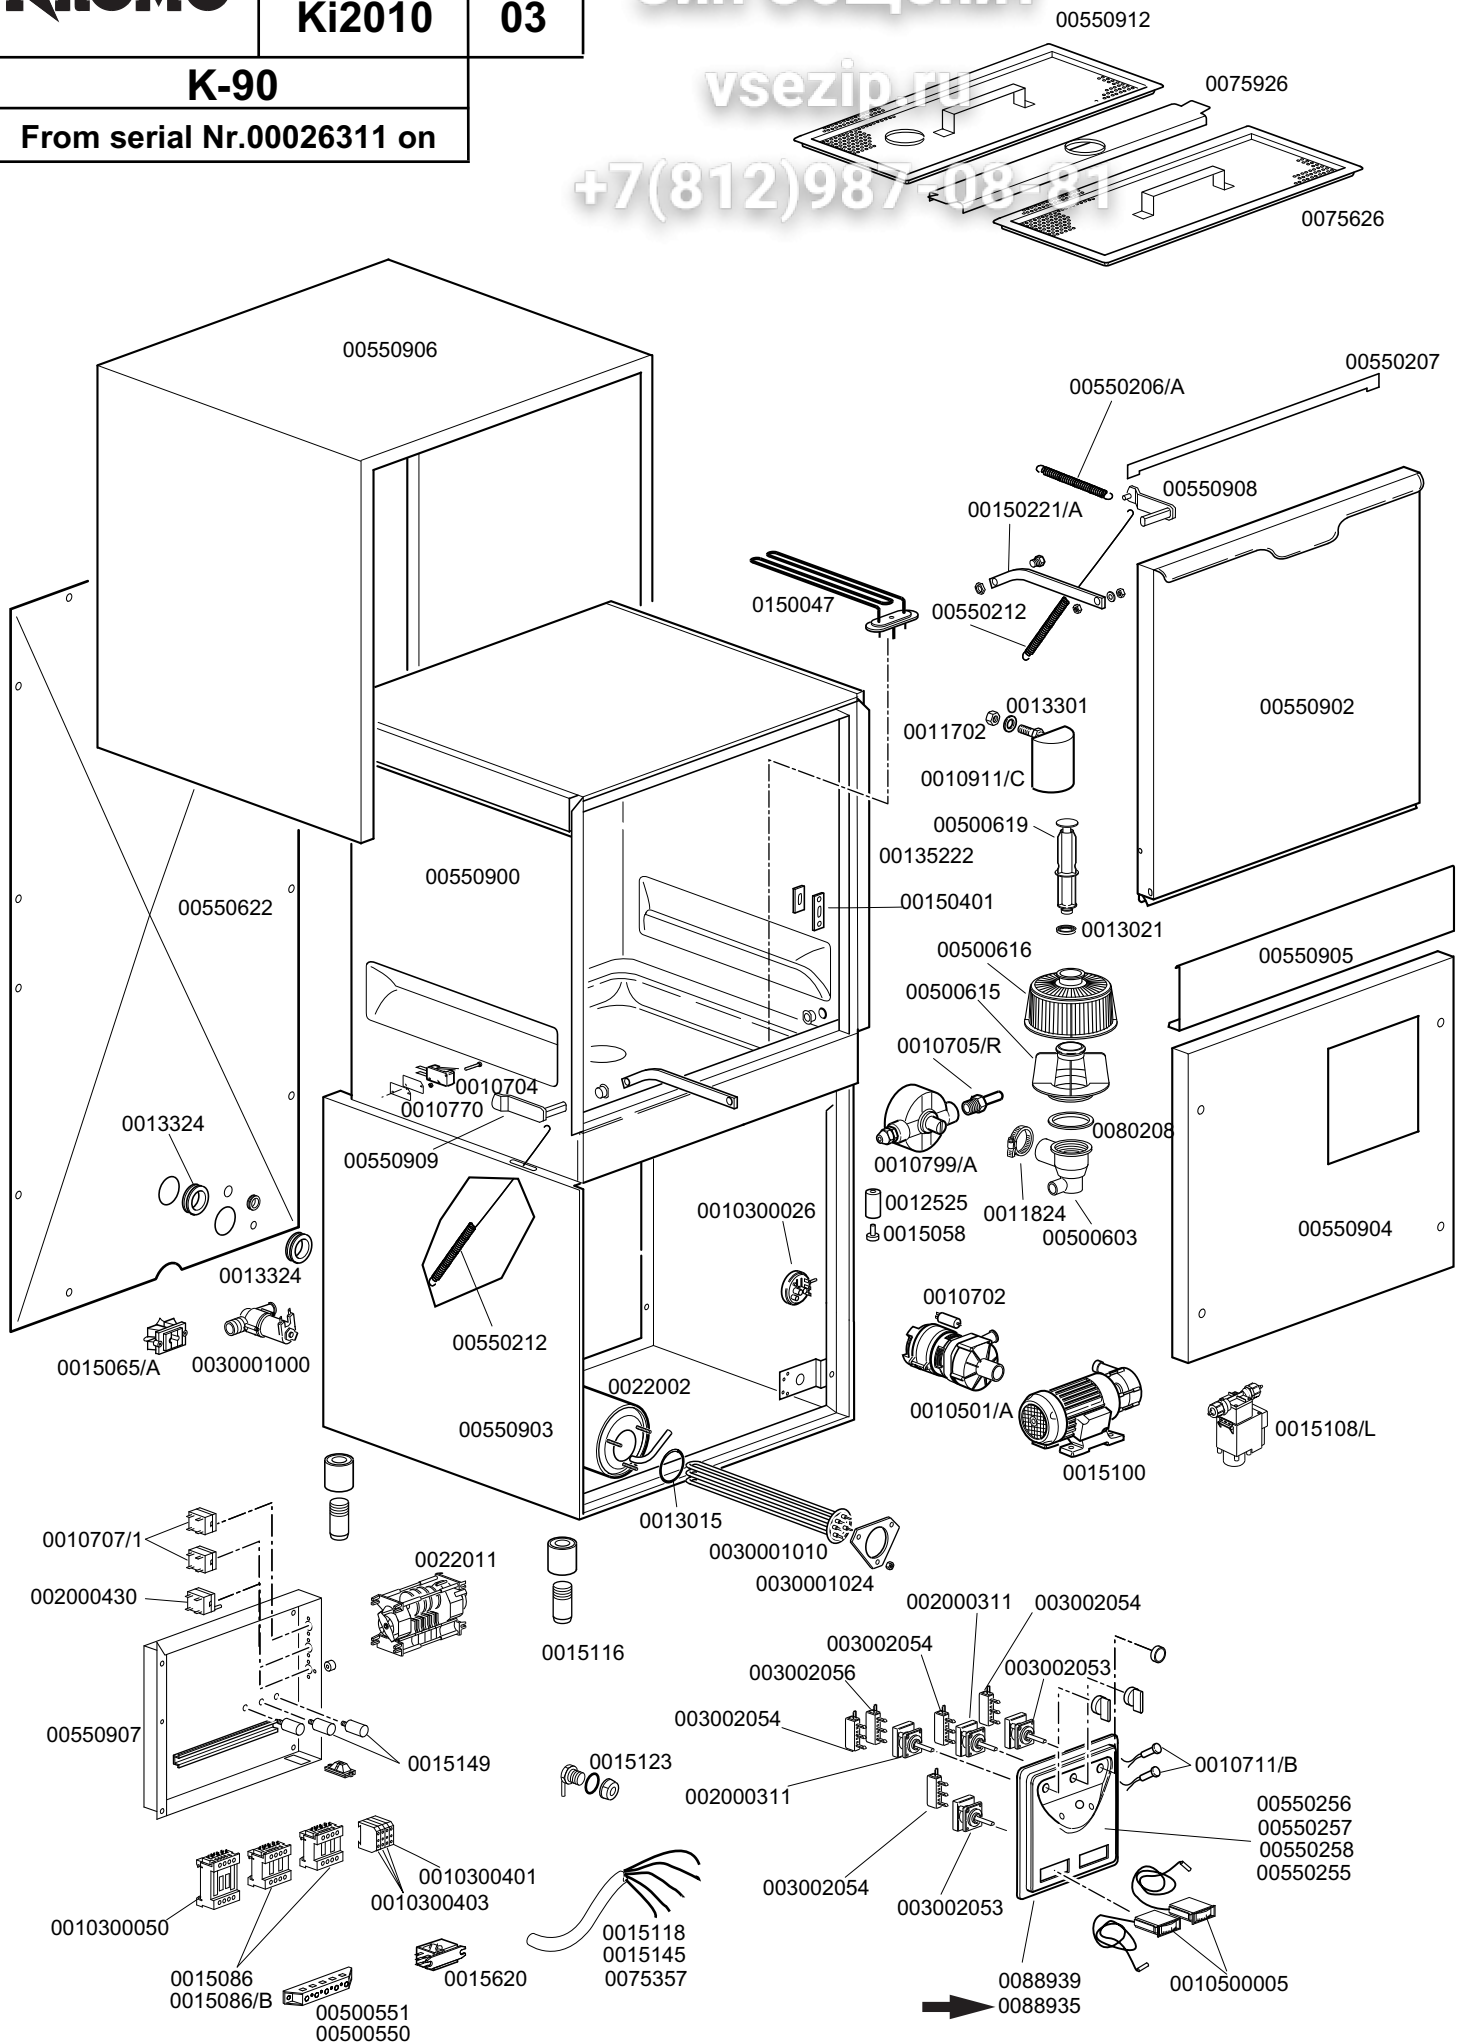

KROMO**TABLE
Ki2010****REV
03****K-90****From serial Nr.0026311 on****Зип Общепит****vsezip.ru****+7(812)987-08-81**

DISH WASHER K-90

Зип Общепит

TABLE
Ki2010

vsezip.ru

+7(812)0551111

CODE	DESCRIPTION	CODE	DESCRIPTION
0010702	5 Microfaad condenser	00550212	Wire traction spring
0010300026	76-38 pressostat	00550251	Control panel G\$ 100 96
0010300050	25A/12A 4NA remote control switch	00550255	Grille for inox control panel
0010300401	6mmq yellow-green clamp	00550256	Grille for inox control panel -neutral
0010300403	6mmq clamp	00550257	Grille for inox control panel P.S.
0010500005	Thermometer horizontal	00550258	Neutral grille for inox control panel P.S.
0010501/A	Pump	00550622	Rear panel
0010704	16A door safety microswitch	00550900	Stainless steel body
0010705/R	8d. pipe fitting	00550902	Complete door
0010707/1	0-90° TR2 thermostat	00550903	Stainless steel base
0010711/B	Green pilot lamp	00550904	Stainless steel lower door
0010770	Insulator for microswitch	00550905	Cover basin riser
0010799/A	Shinin product dosing device	00550906	Stainless steel external shell
0010911/C	Air trap	00550907	Component support
0011702	M8 stainless steel nut	00550908	Right hinge
0011824	50-70 stainless steel clamp	00550909	Left hinge
0012525	Counter weight for small filter	00550912	Filter with hole
0013015	OR heating element gasket	0075357	3x6 flame-retardant cable
0013021	DEM 40 gasket	0075626	Filter
0013301	14x8x1,5 gasket	0075926	Axis filter holder
0013324	46X50 d. rubber cable pass	0080208	95x75x3 gasket
00135222	Door stop	0088935	Inox control panel
00150047	2700W heating element	0088939	Inox control panel dep.
00150221/A	Bend hinge door		
00150401	Guide for bent rod		
0015058	Small shining product suction filter		
0015065/A	Cable fastener with screw		
0015086	230V 50/60HZ remote control switch		
0015086/B	240V 50HZ remote control switch		
0015100	0.5 HP 220/240V booster pump		
0015108/L	Lang dosing device		
0015116	Complet 2" P.130 small foot		
0015118	5x2.5x2500 cable		
0015123	Detergent elbow injector		
0015145	4x4x2500 cable		
0015148	Stainless steel nozzle		
0015149	Low noise filter F3		
0015620	Bi-polar relay		
002000311	0-1 time selector		
002000430	Conveyor safety thermostat		
0022002	Complete boiler		
0022011	Timer 2-4'		
0030001000	Single solenoid valve		
0030001010	6KW boiler heating element		
0030001024	Flange for heating element		
003002053	31B3 green push button		
003002054	1NO contact		
003002056	1NC contact		
00500550	3 poles FV110 red terminal board		
00500551	6 poles FV122 terminal board		
00500603	Drain well with screw thread		
00500615	Ferrule with filter		
00500616	Filter for suction		
00500619	Overflow device		
00550206/A	Short rear spring		
00550207	Door gasket		