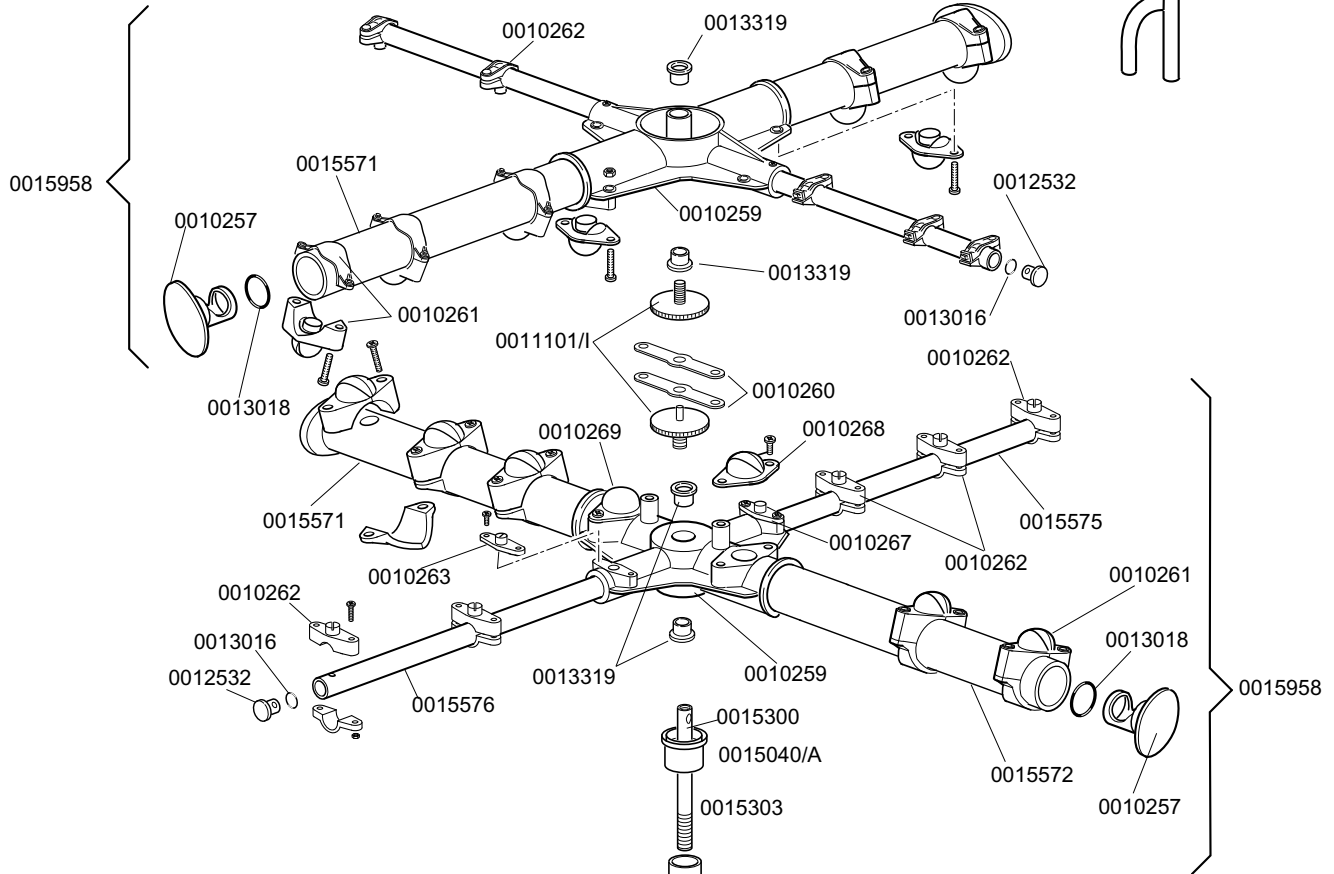

KROMO	TABLE	REV
	KI3830	01
K-70		↓

Зип Общепит