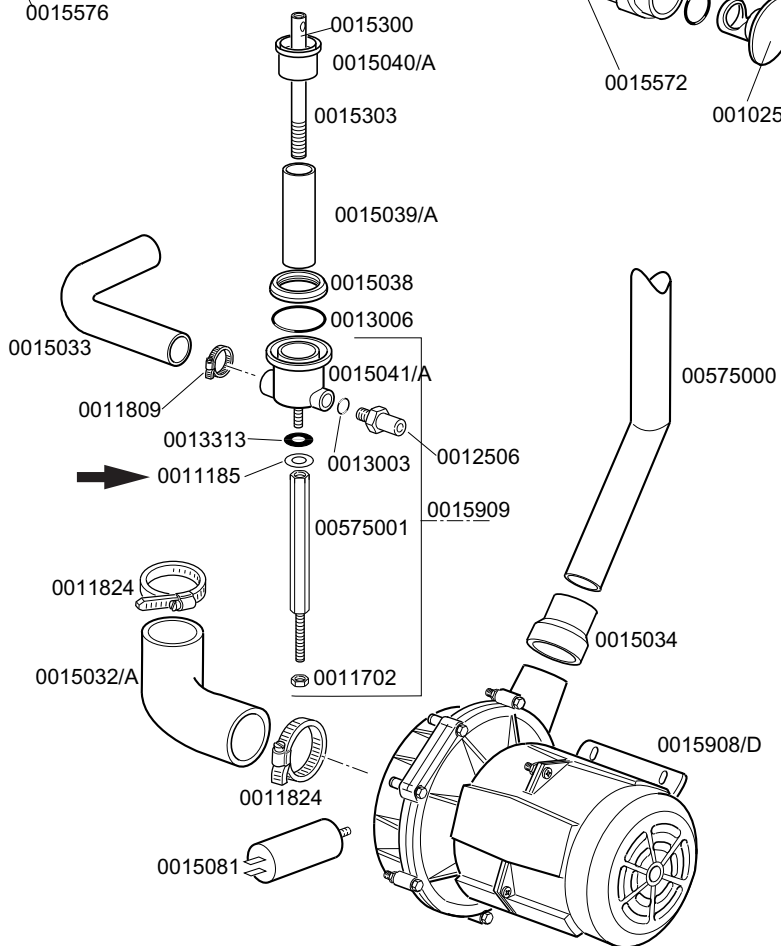

KROMO	TABLE	REV
	KI3830	01
K-70		↓

Зип Общепит