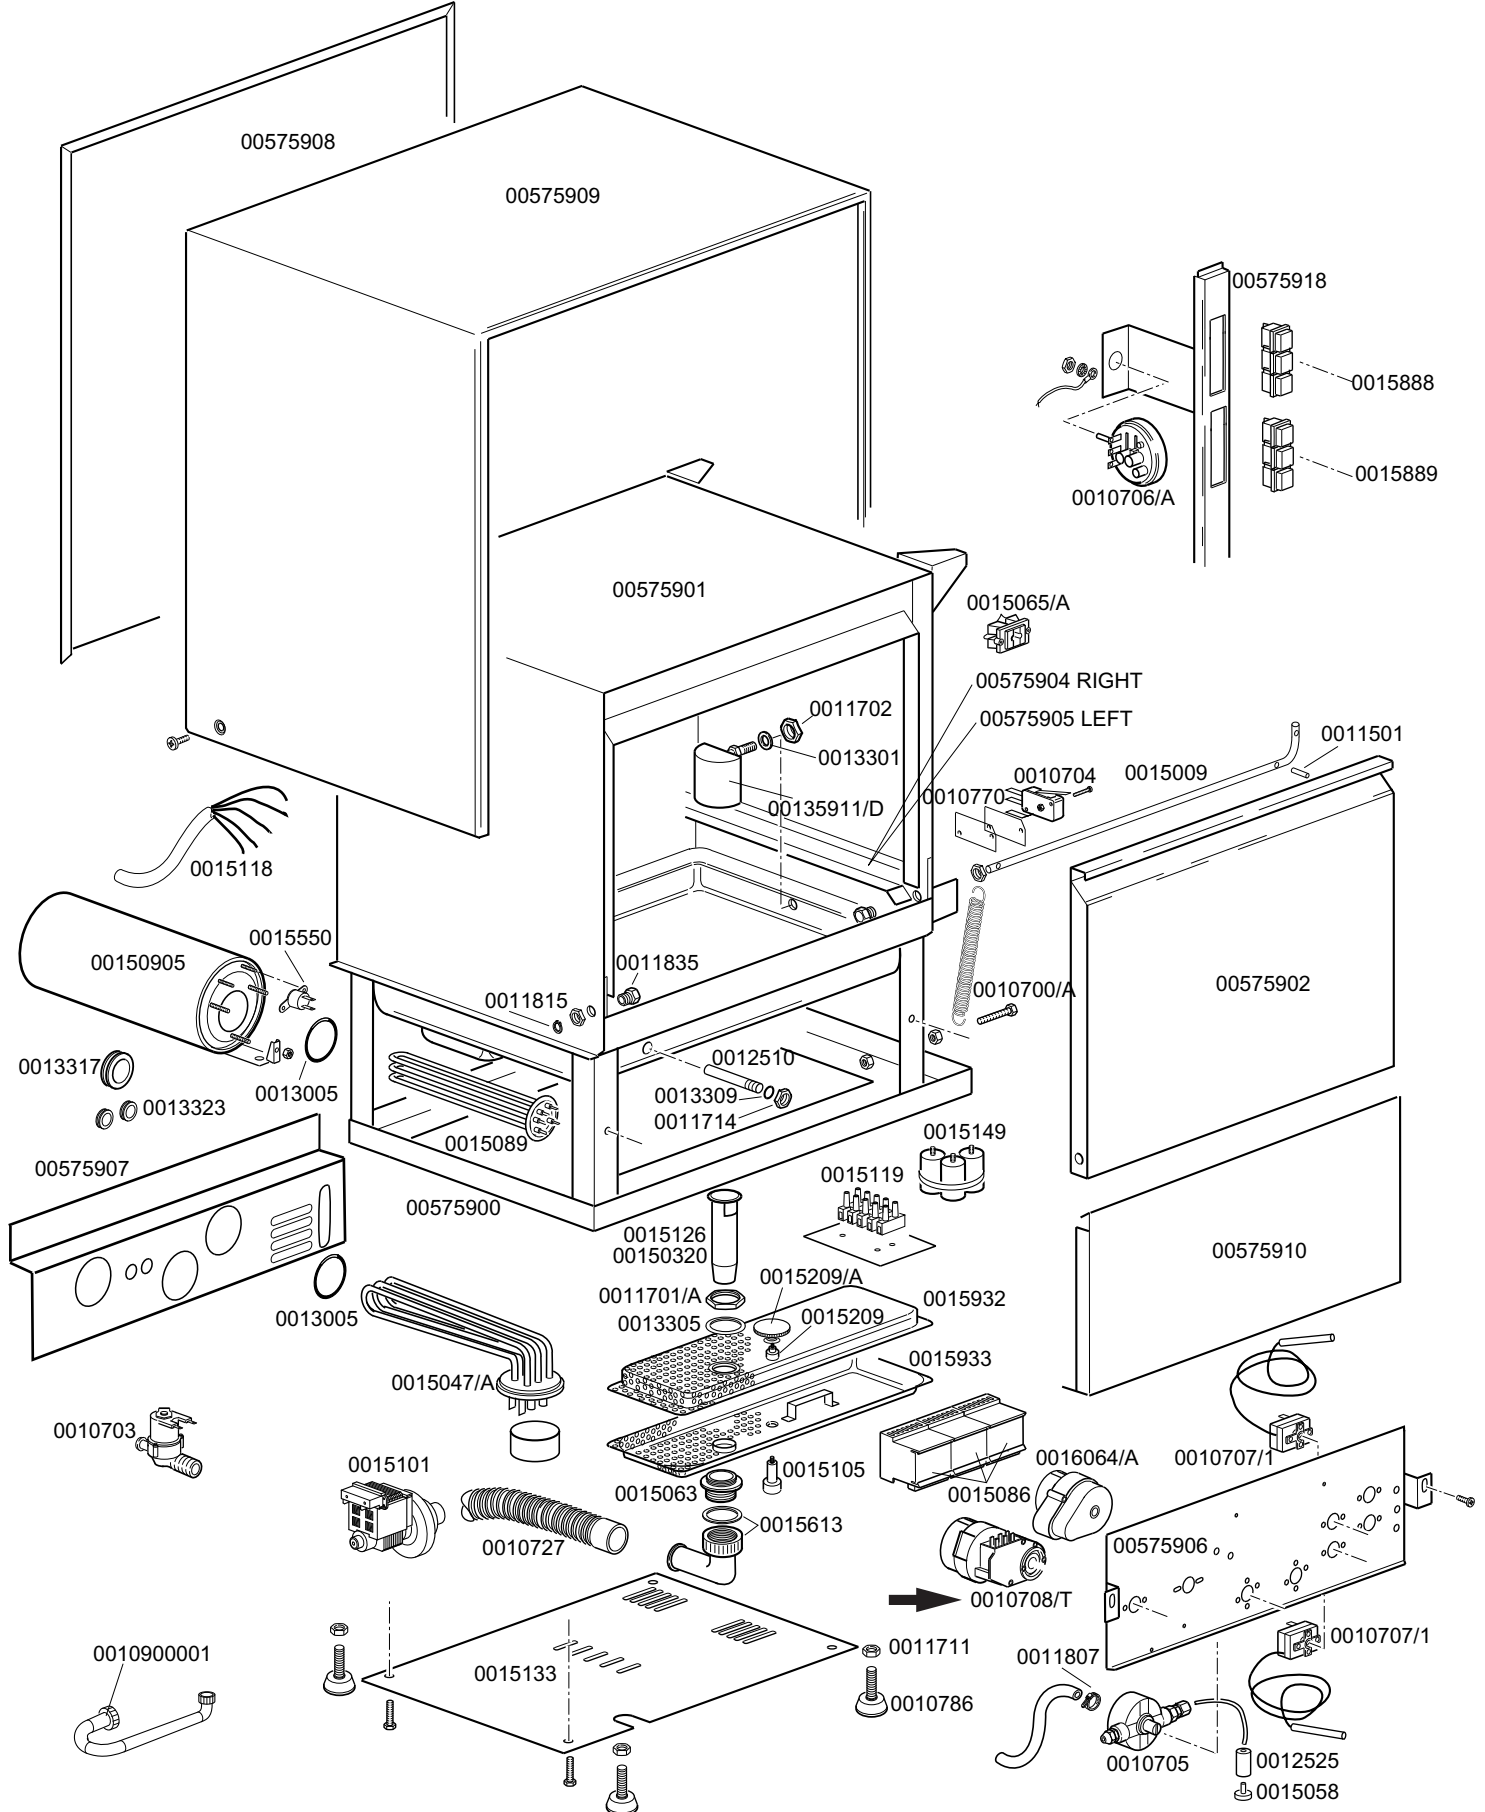

# DISH-WASHER K-70

Зип Общепит

TABLE  
Ki3810

vsezip.ru

+7(812)251-18-18

| CODE       | DESCRIPTION                           | CODE     | DESCRIPTION                      |
|------------|---------------------------------------|----------|----------------------------------|
| 0010703    | 220V entry solenoid valve             | 00575901 | Complete tank                    |
| 0010700/A  | 2,5 d. wire traction-spring           | 00575902 | Complete door                    |
| 0010704    | 16A door safety microswitch           | 00575904 | Right guide for basket           |
| 0010705    | Shining product dosing device         | 00575905 | Left guide for basket            |
| 0010706/A  | 55-30 pressure switch                 | 00575906 | Electrical component panel       |
| 0010706/A  | "EL" pressure switch                  | 00575907 | Back protection                  |
| 0010707/1  | 0-90°C TR2 thermostat                 | 00575908 | Rear panel                       |
| 0010707/1  | Thermostat                            | 00575909 | Externall sheel coating          |
| 0010708/T  | Timer 150" 230V 50Hz with Termostop   | 00575910 | Lower door panel                 |
| 0010727    | Drain pipe                            | 00575918 | hole control panel               |
| 0010770    | Insulator for microswitch             | 00150320 | Over flow for drain pump machine |
| 0010786    | M10x25 40 d. small black foot         |          |                                  |
| 0010900001 | Tub load pipe                         |          |                                  |
| 0011501    | M5x20 El small stainless steel screw  |          |                                  |
| 0011701/A  | 36x5 nut                              |          |                                  |
| 0011702    | M8 stainless steel nut                |          |                                  |
| 0011711    | M10 zinc-plated nut                   |          |                                  |
| 0011714    | M10x1 nut for thermostat probe-holder |          |                                  |
| 0011807    | 12/20 Stainless steel clamps          |          |                                  |
| 0011815    | 8 d. stainless steel shaft clasp      |          |                                  |
| 0011835    | M11x1 brass ferrule with nut          |          |                                  |
| 0012510    | Thermostat probe-holder               |          |                                  |
| 0012525    | Counter-weight for small filter       |          |                                  |
| 0013005    | OR 151                                |          |                                  |
| 0013301    | 14x8x1,5 d. gasket                    |          |                                  |
| 0013305    | Drain elbow gasket                    |          |                                  |
| 0013305    | 44x32x3 F.LS061 drain elbow gasket    |          |                                  |
| 0013309    | 10x14x1,5 d. gasket                   |          |                                  |
| 0013317    | 40 d. rubber cable-pass               |          |                                  |
| 0013323    | 13 d. rubber cable-pass               |          |                                  |
| 00135911/D | Complete vair trap                    |          |                                  |
| 0015009    | Door rod                              |          |                                  |
| 0015047/A  | 2700W tub heating element             |          |                                  |
| 0015058    | Small shining product suction filter  |          |                                  |
| 0015063    | Stainless steel floor drain           |          |                                  |
| 0015065/A  | Cable fastener with screw             |          |                                  |
| 0015086    | 230V 50-60HZ remote control switch    |          |                                  |
| 0015089    | 4500W boiler heating element          |          |                                  |
| 00150905   | Complete boiler                       |          |                                  |
| 0015101    | Drain pump                            |          |                                  |
| 0015105    | Filter fastening knob                 |          |                                  |
| 0015118    | 5x2,5x2500 cable                      |          |                                  |
| 0015119    | 12 poles PA 76 terminal board         |          |                                  |
| 0015126    | Overflow device                       |          |                                  |
| 0015133    | Base protection                       |          |                                  |
| 0015149    | Low noise filter                      |          |                                  |
| 0015209    | Filter fastening pin                  |          |                                  |
| 0015209/A  | Filter fastening ferrule              |          |                                  |
| 0015550    | Conveyor safety thermostat            |          |                                  |
| 0015613    | 1" nylon elbow                        |          |                                  |
| 0015888    | Start.warn.light-gray Q 0/1 switch    |          |                                  |
| 0015889    | Empty warning-temp.empty Q gray       |          |                                  |
| 0015932    | 2 hole rectangular filter             |          |                                  |
| 0015933    | 1,6 hole stainless steel top filter   |          |                                  |
| 0016064/A  | Timer 18' CDC                         |          |                                  |
| 00575900   | 25/10 stainless steel base            |          |                                  |