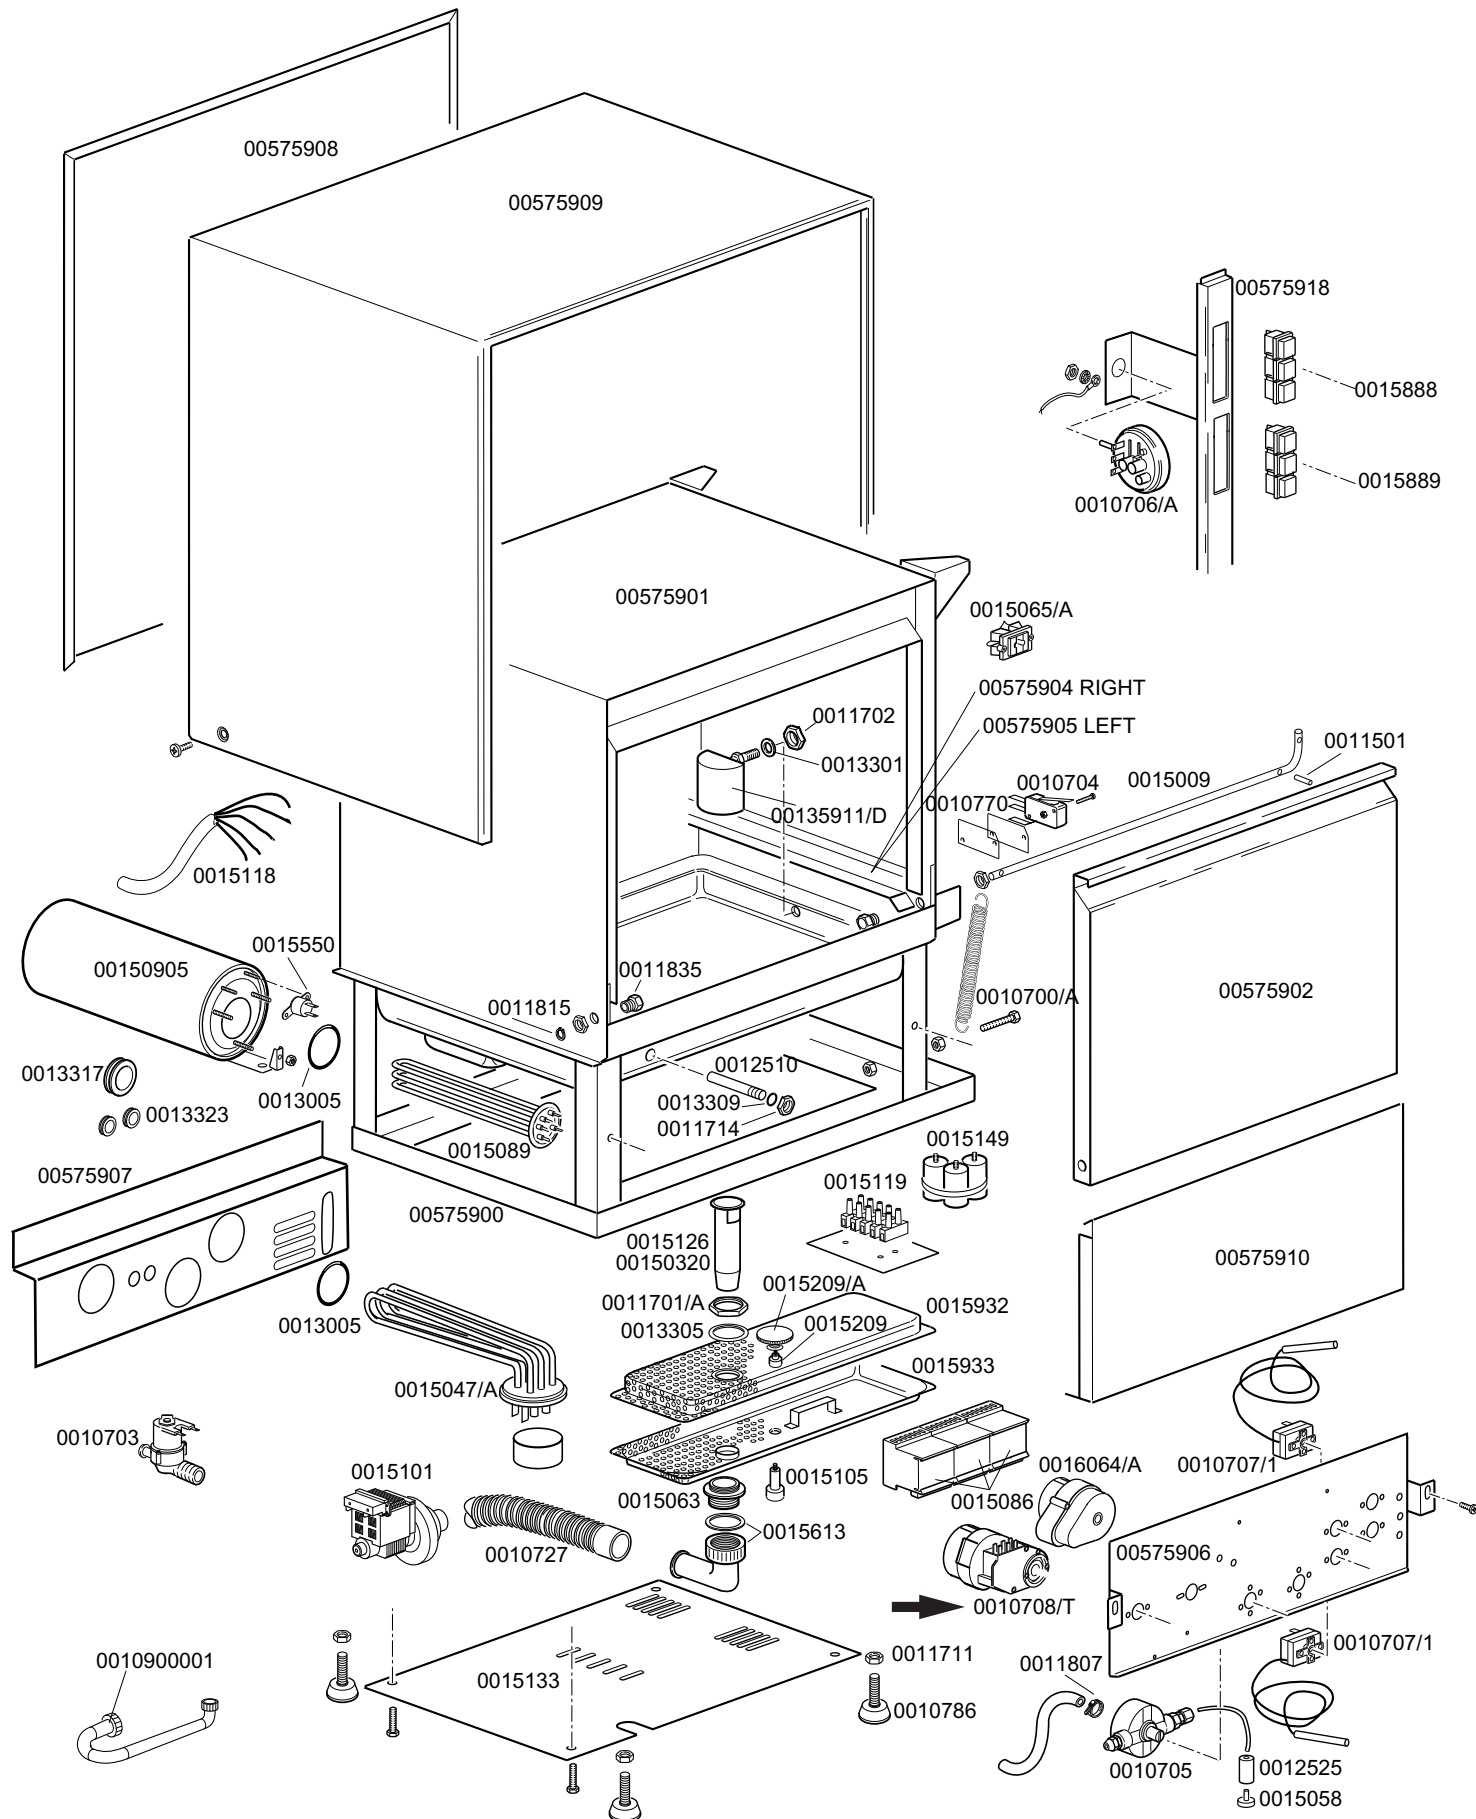

KROMO

**TABLE
Ki3810**

**REV
03**

Зип Общепит

vsezip.ru

+7(812)987-08-81

K-70

From serial Nr°00024794 on