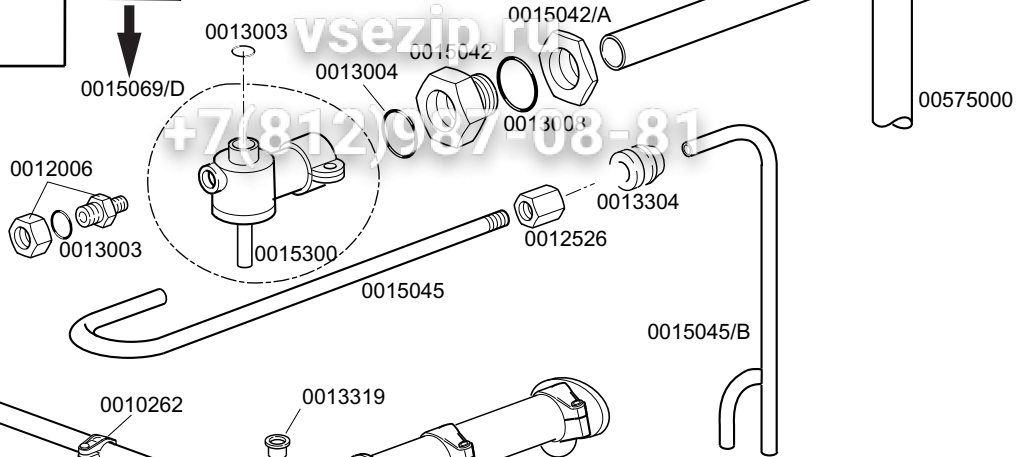

KROMO	TABLE	REV
	KI3830	01
K-70		↓

Зип Общепит