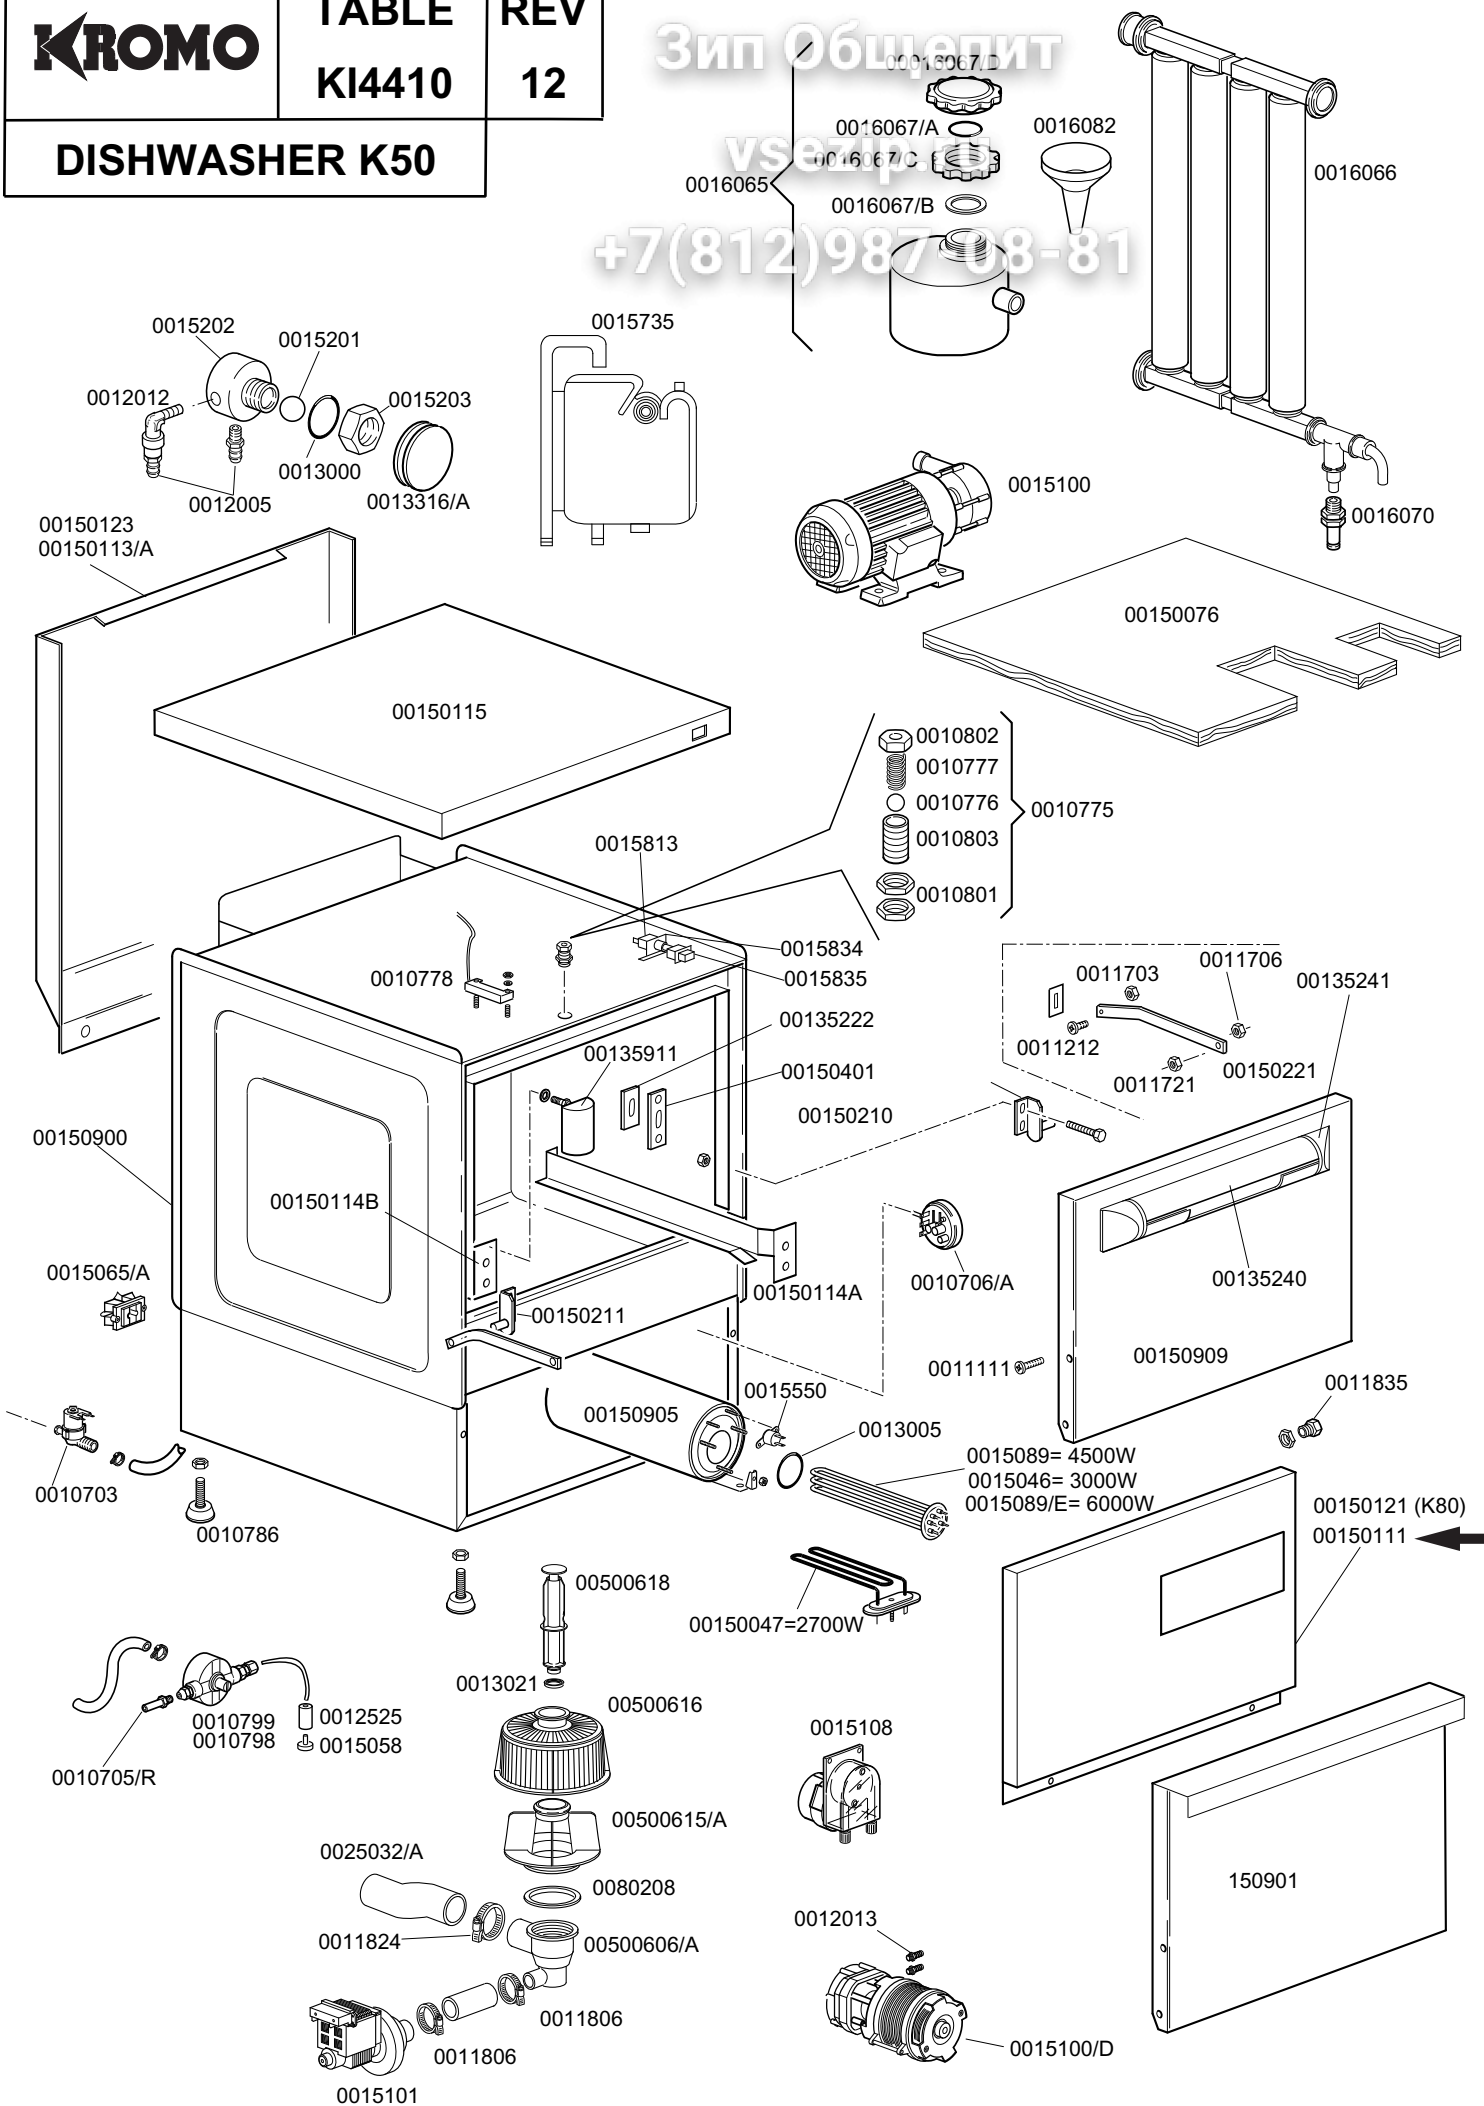

KROMO

TABLE
KI4410

REV
12

DISHWASHER K50

Зип Общедит
vsezip.ru
+7(812)987-08-81