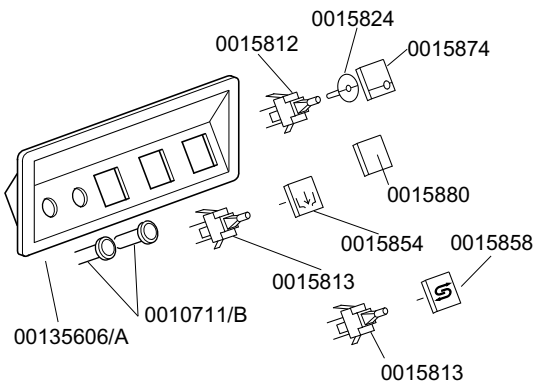

STANDARD CONTROL PANEL K-45/50/80