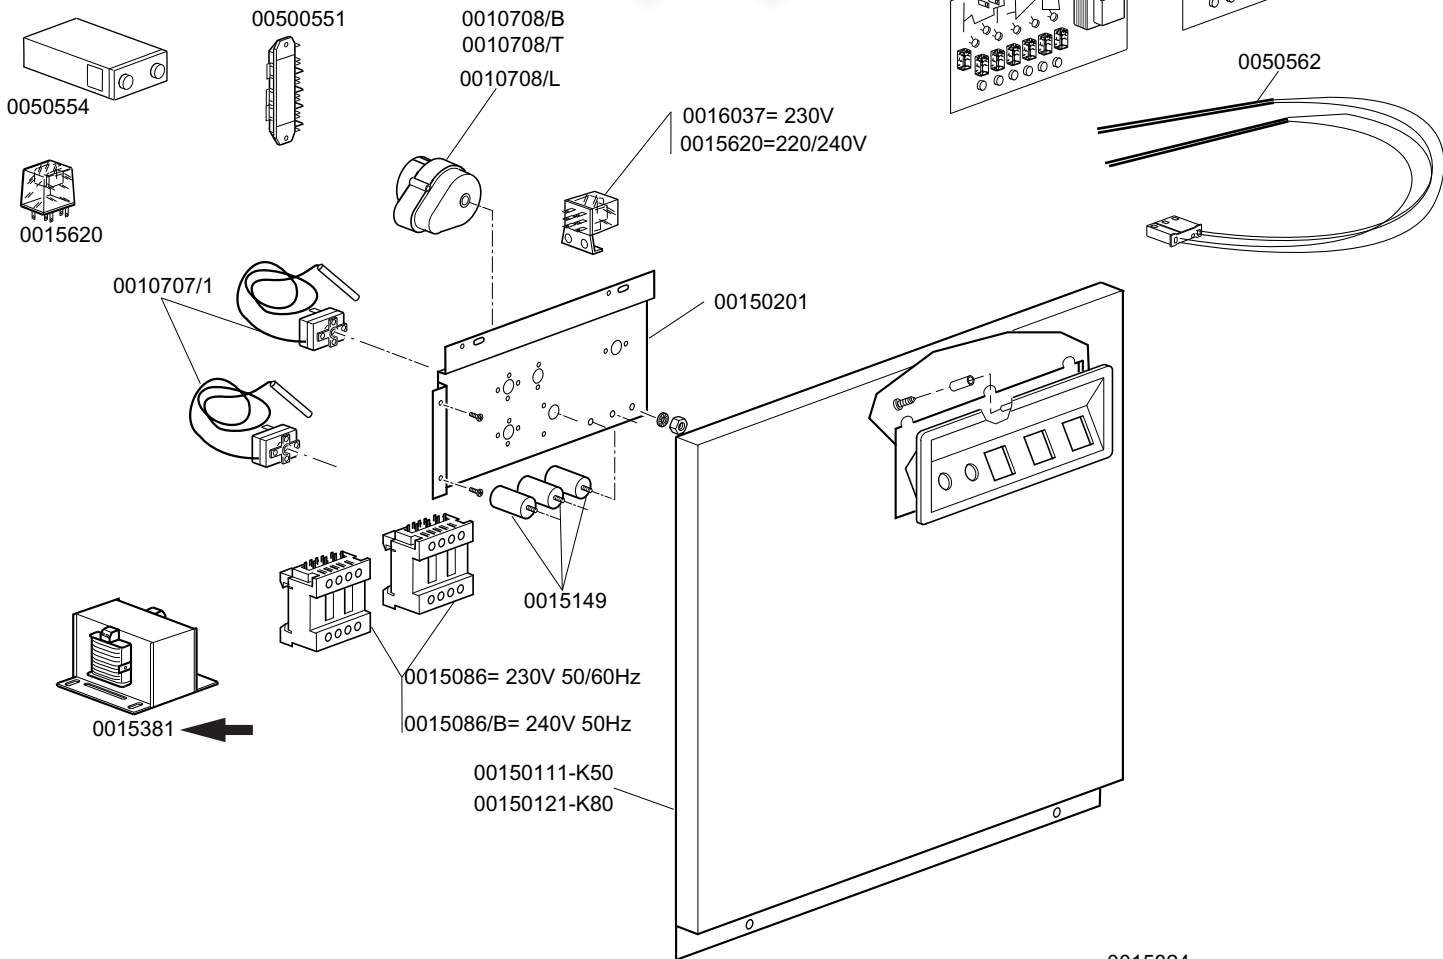

KROMO	TABLE	REV
	KI4460	16
DISHWASHER K 45-50-80		
From serial Nr.01028172 on		

REGENERATION / DRAIN PUMP VERSION

Зип Общедепит

0016047

vsezip.ru

+7(812)987-08-81