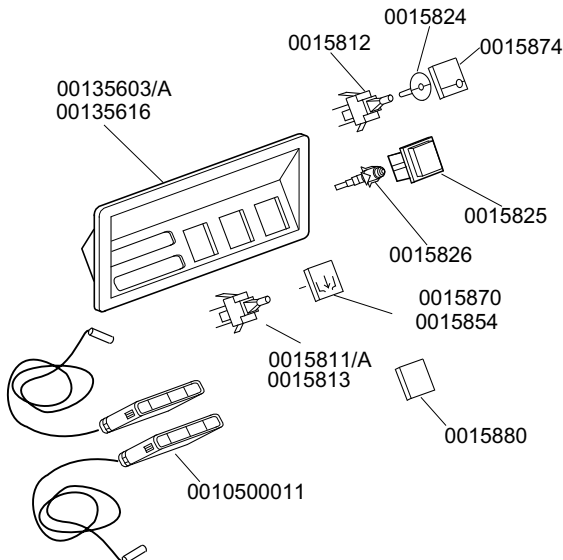

STANDARD CONTROL PANEL K-45/50/80