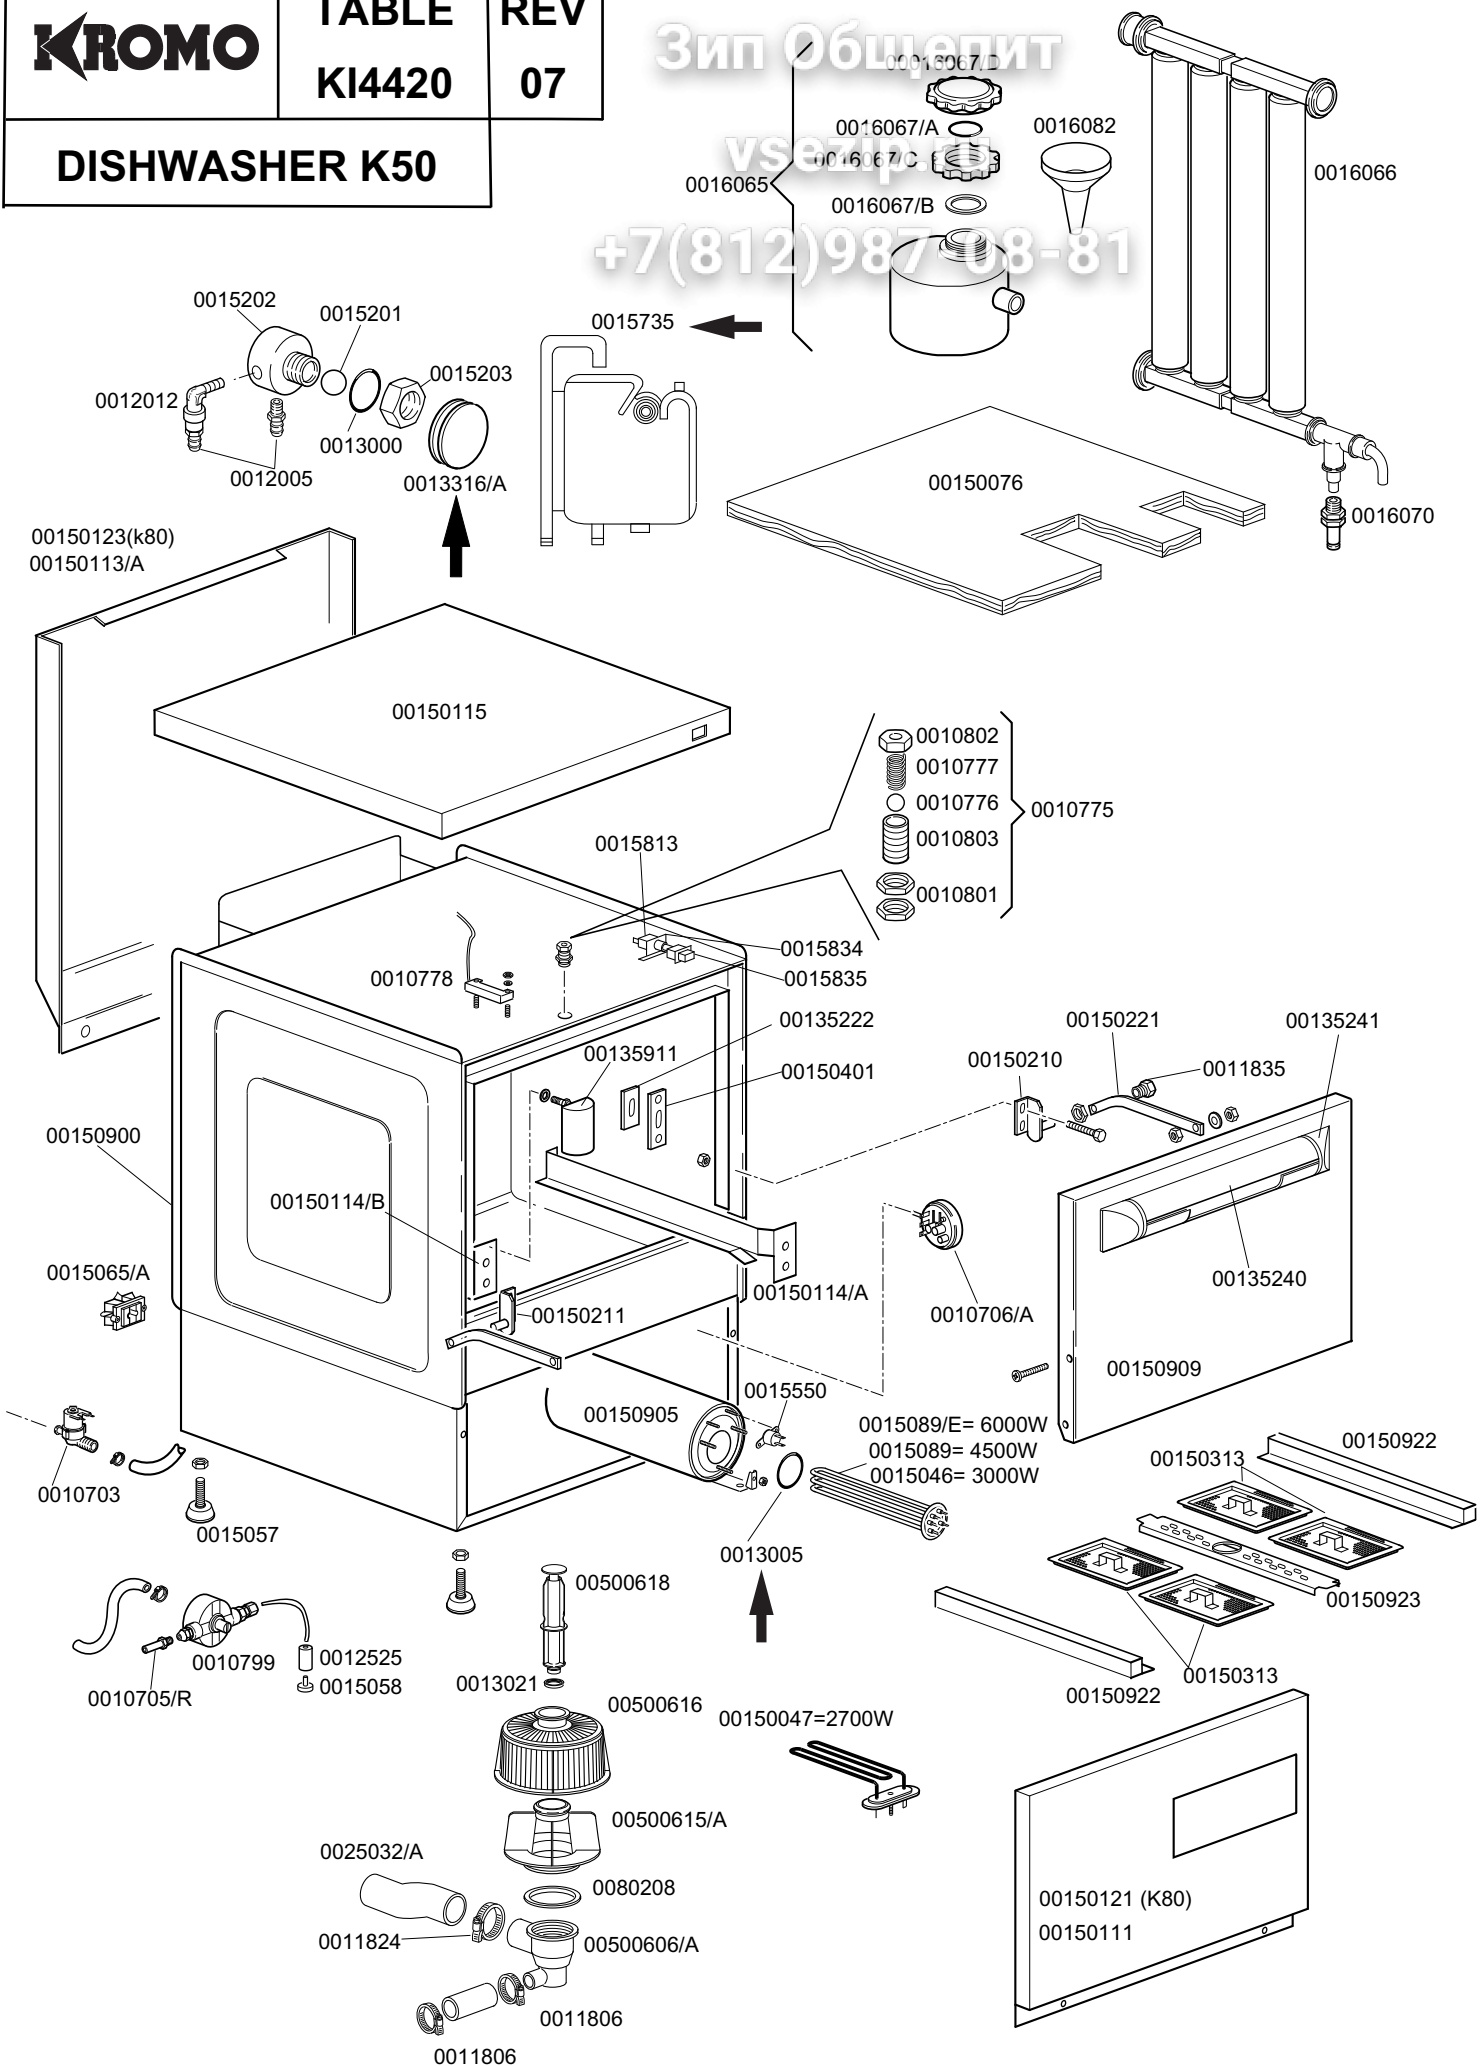

KROMO

TABLE

KI4420

REV

07

DISHWASHER K50

Зип Общепит

vsezip.ru

+7(812)98708-81