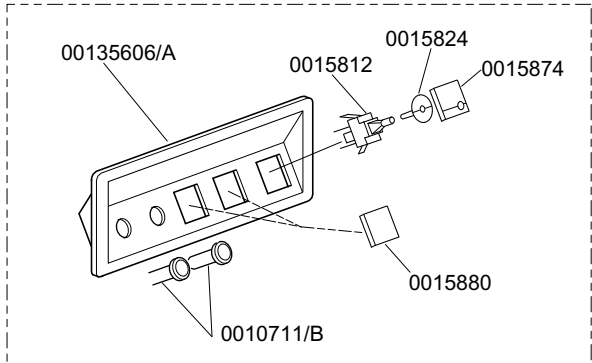

STANDARD CONTROL PANEL K-45/50/80