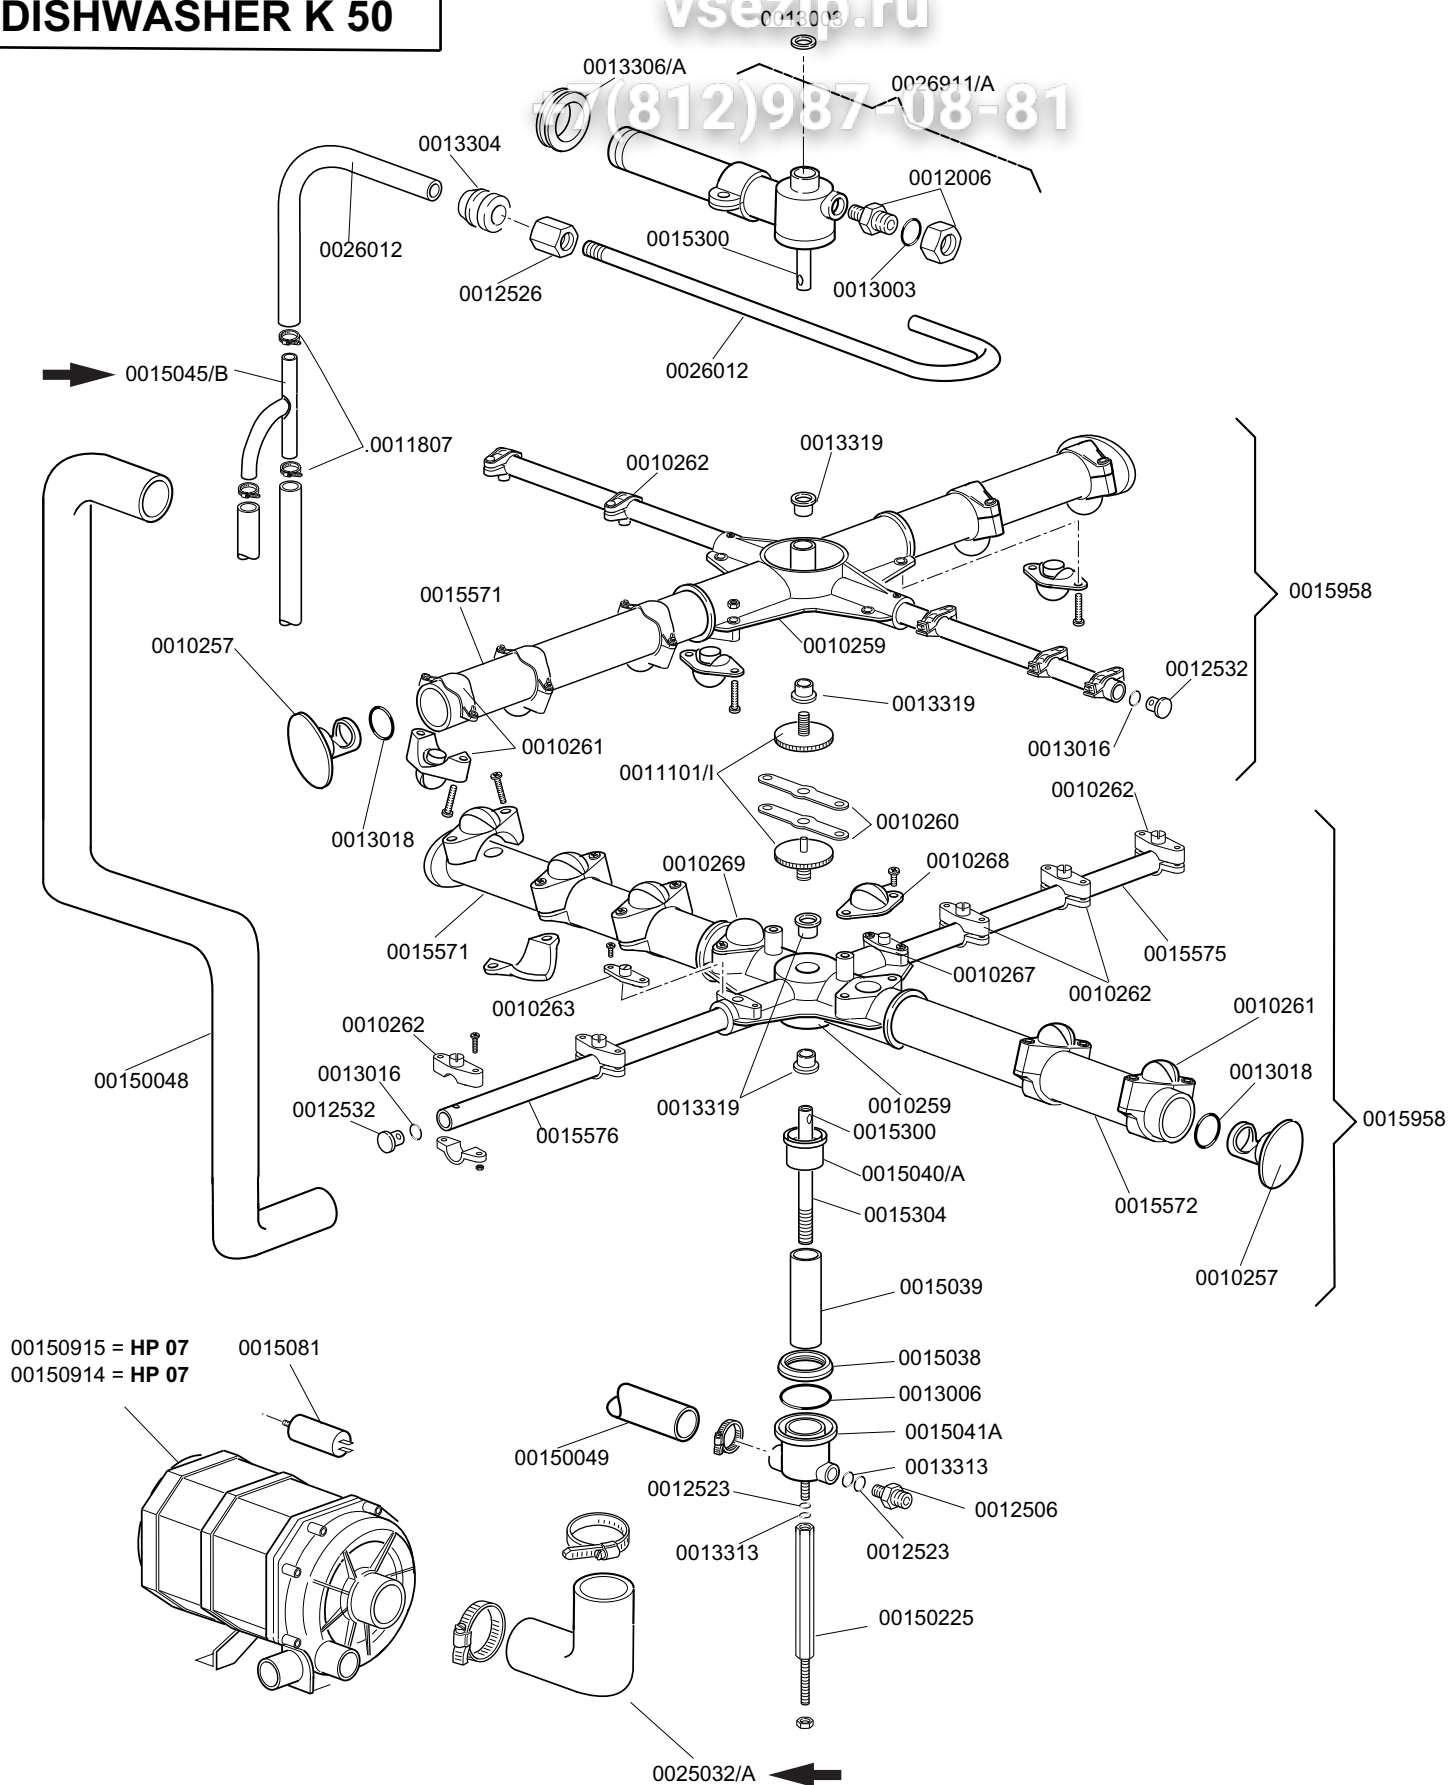

KROMO

**TABLE
KI4430**

**REV
04**

DISHWASHER K 50

Зип Общепит

vsezip.ru

(812)987-08-81