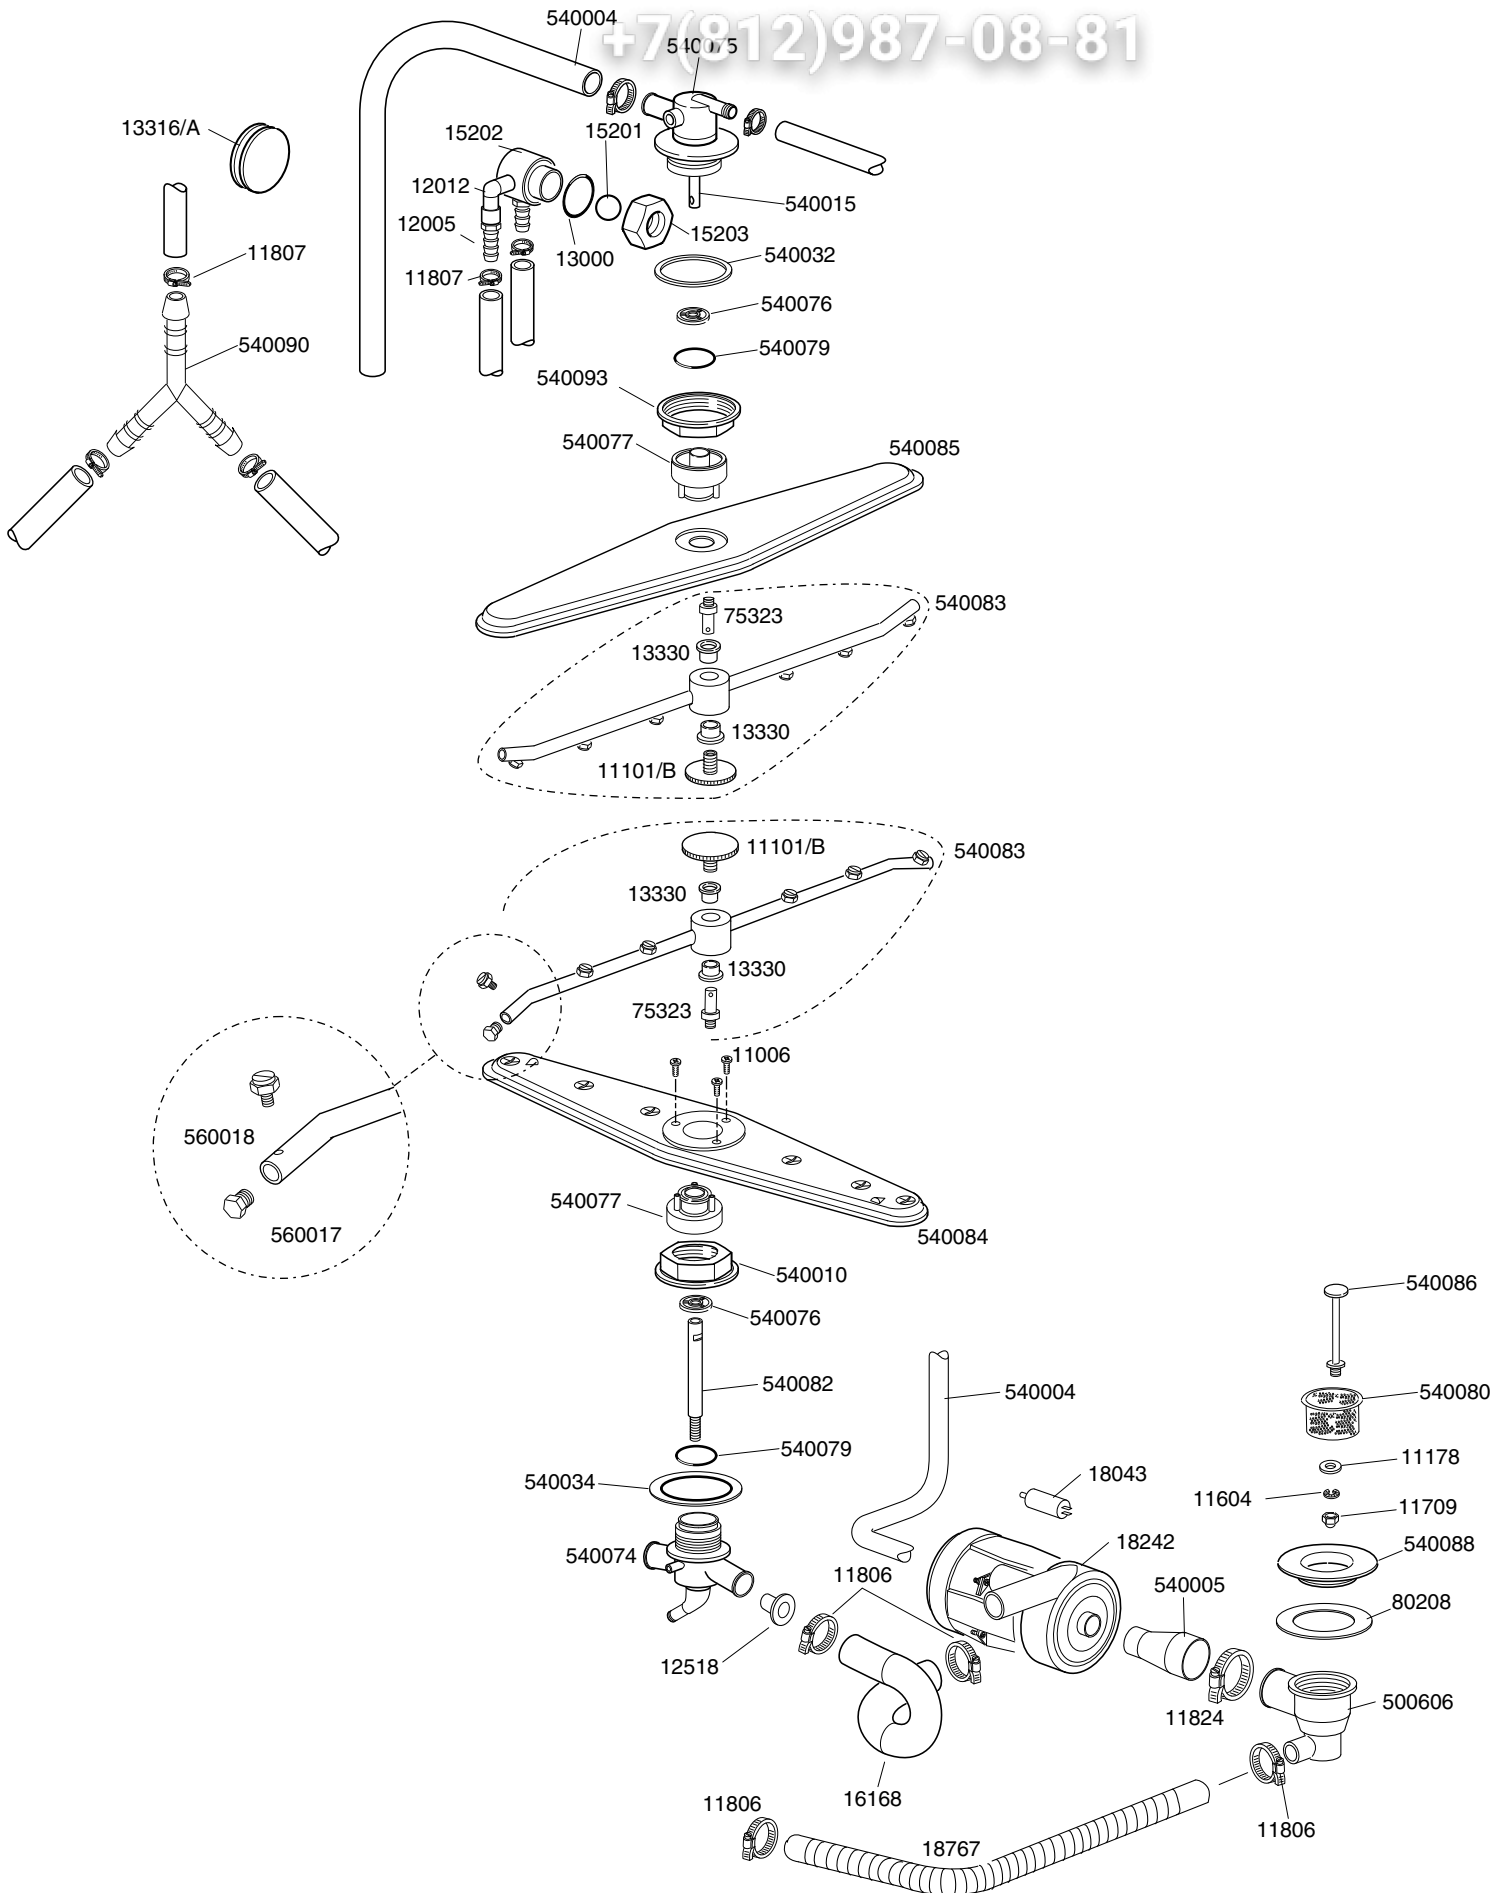

KROMO

**TABLE
KI3241**

**REV
00**

K 41 LUX

Зип Общепит

vsezip.ru

+7(812)987-08-81