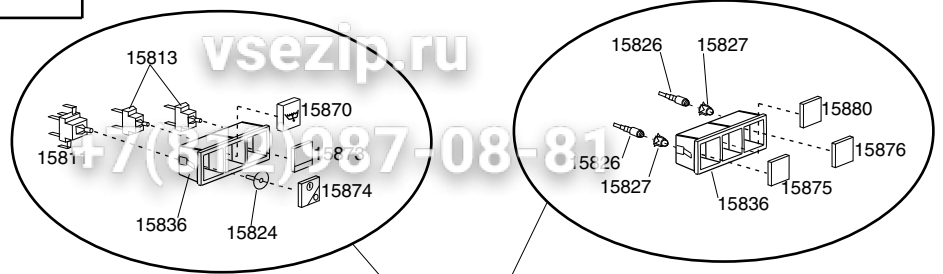

KROMO

**TABLE
KI3251**

**REV
00**

K 41 LUX

Зип Общепит

vsezip.ru