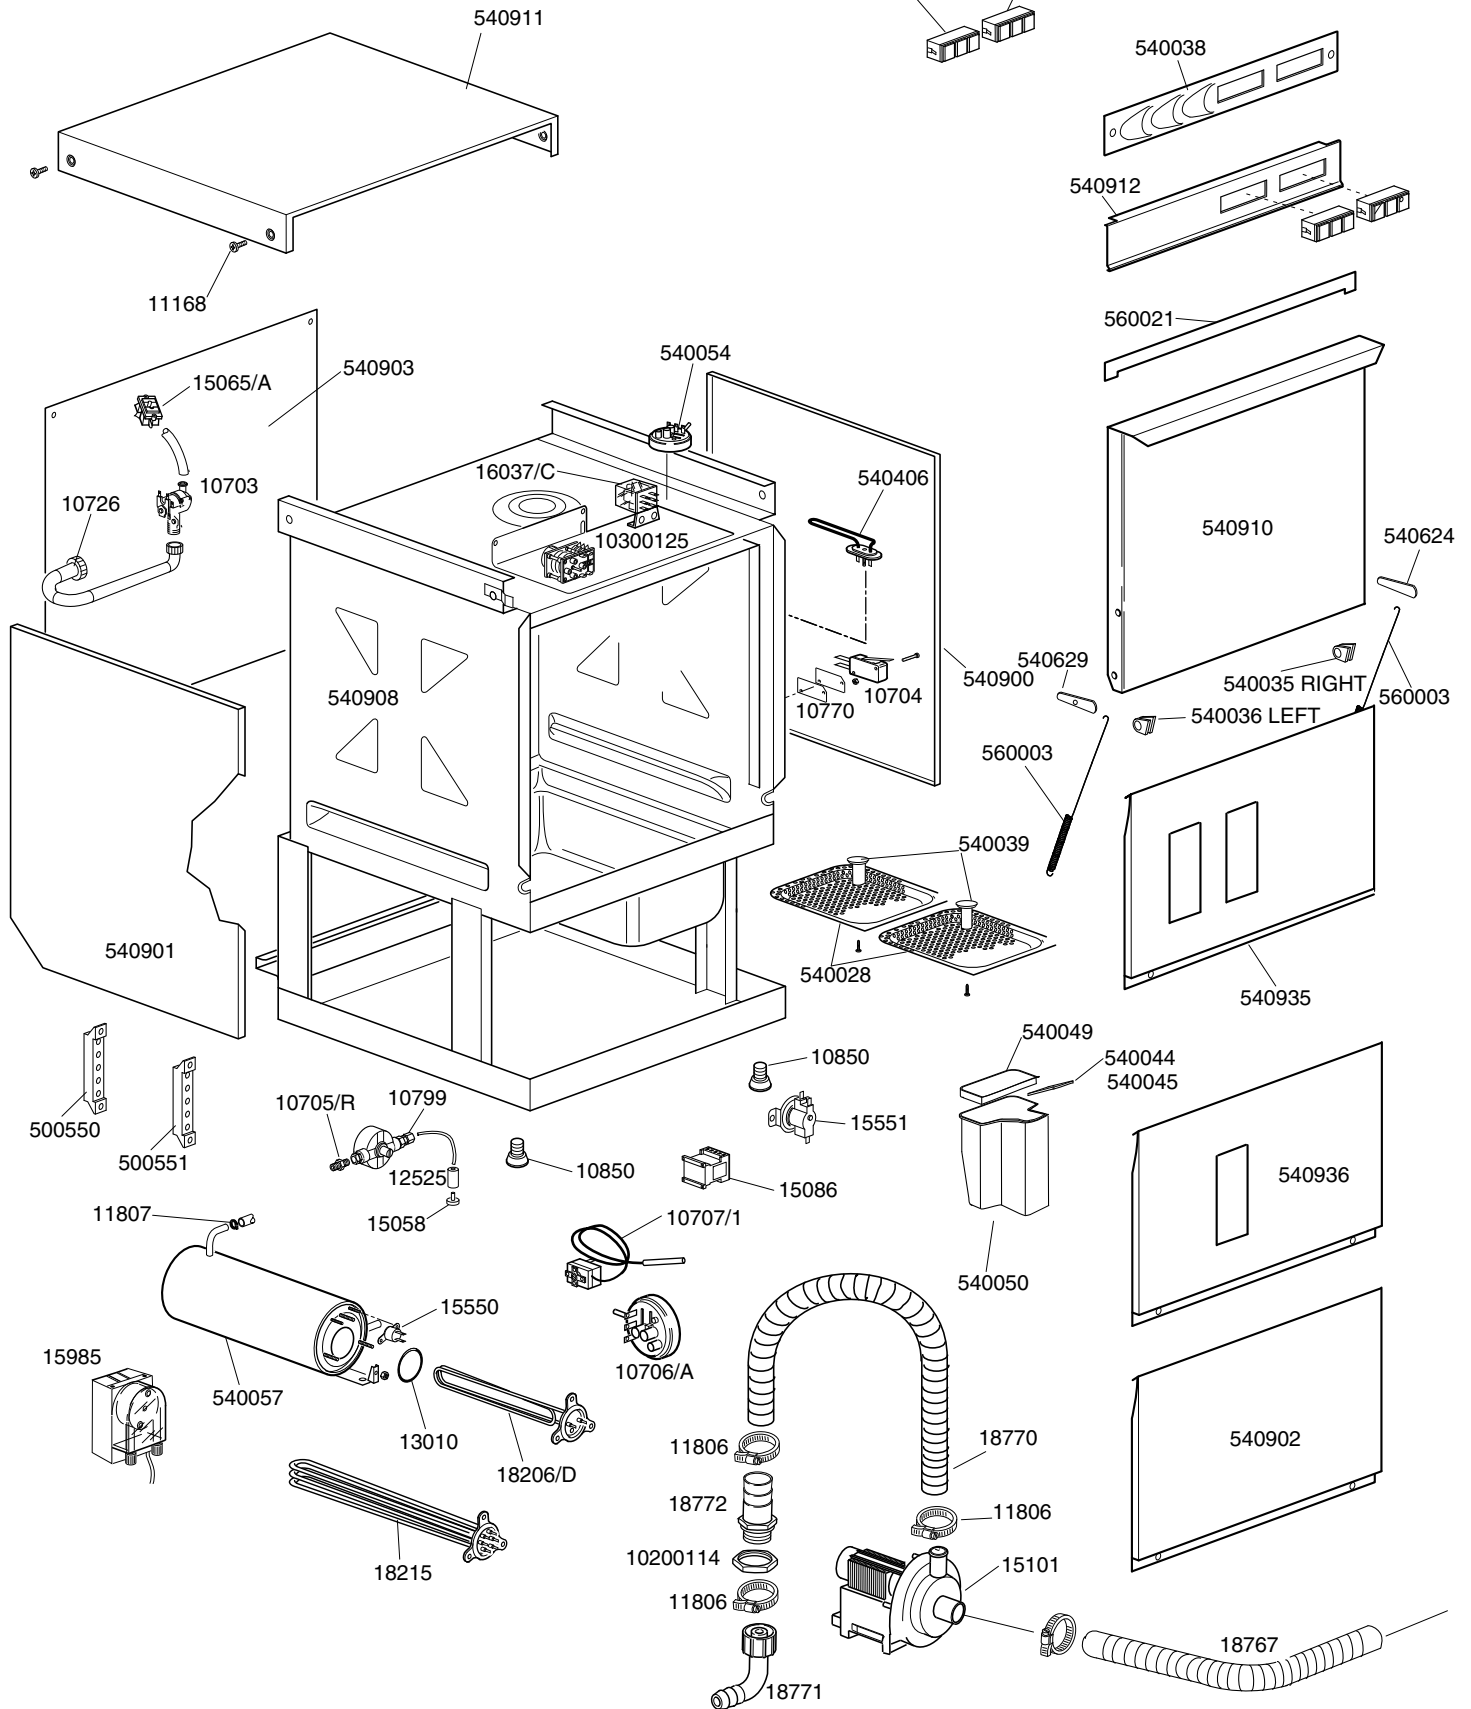

KROMO

**TABLE
KI3251**

**REV
00**

K 41 LUX

Зип Общепит

vsezip.ru