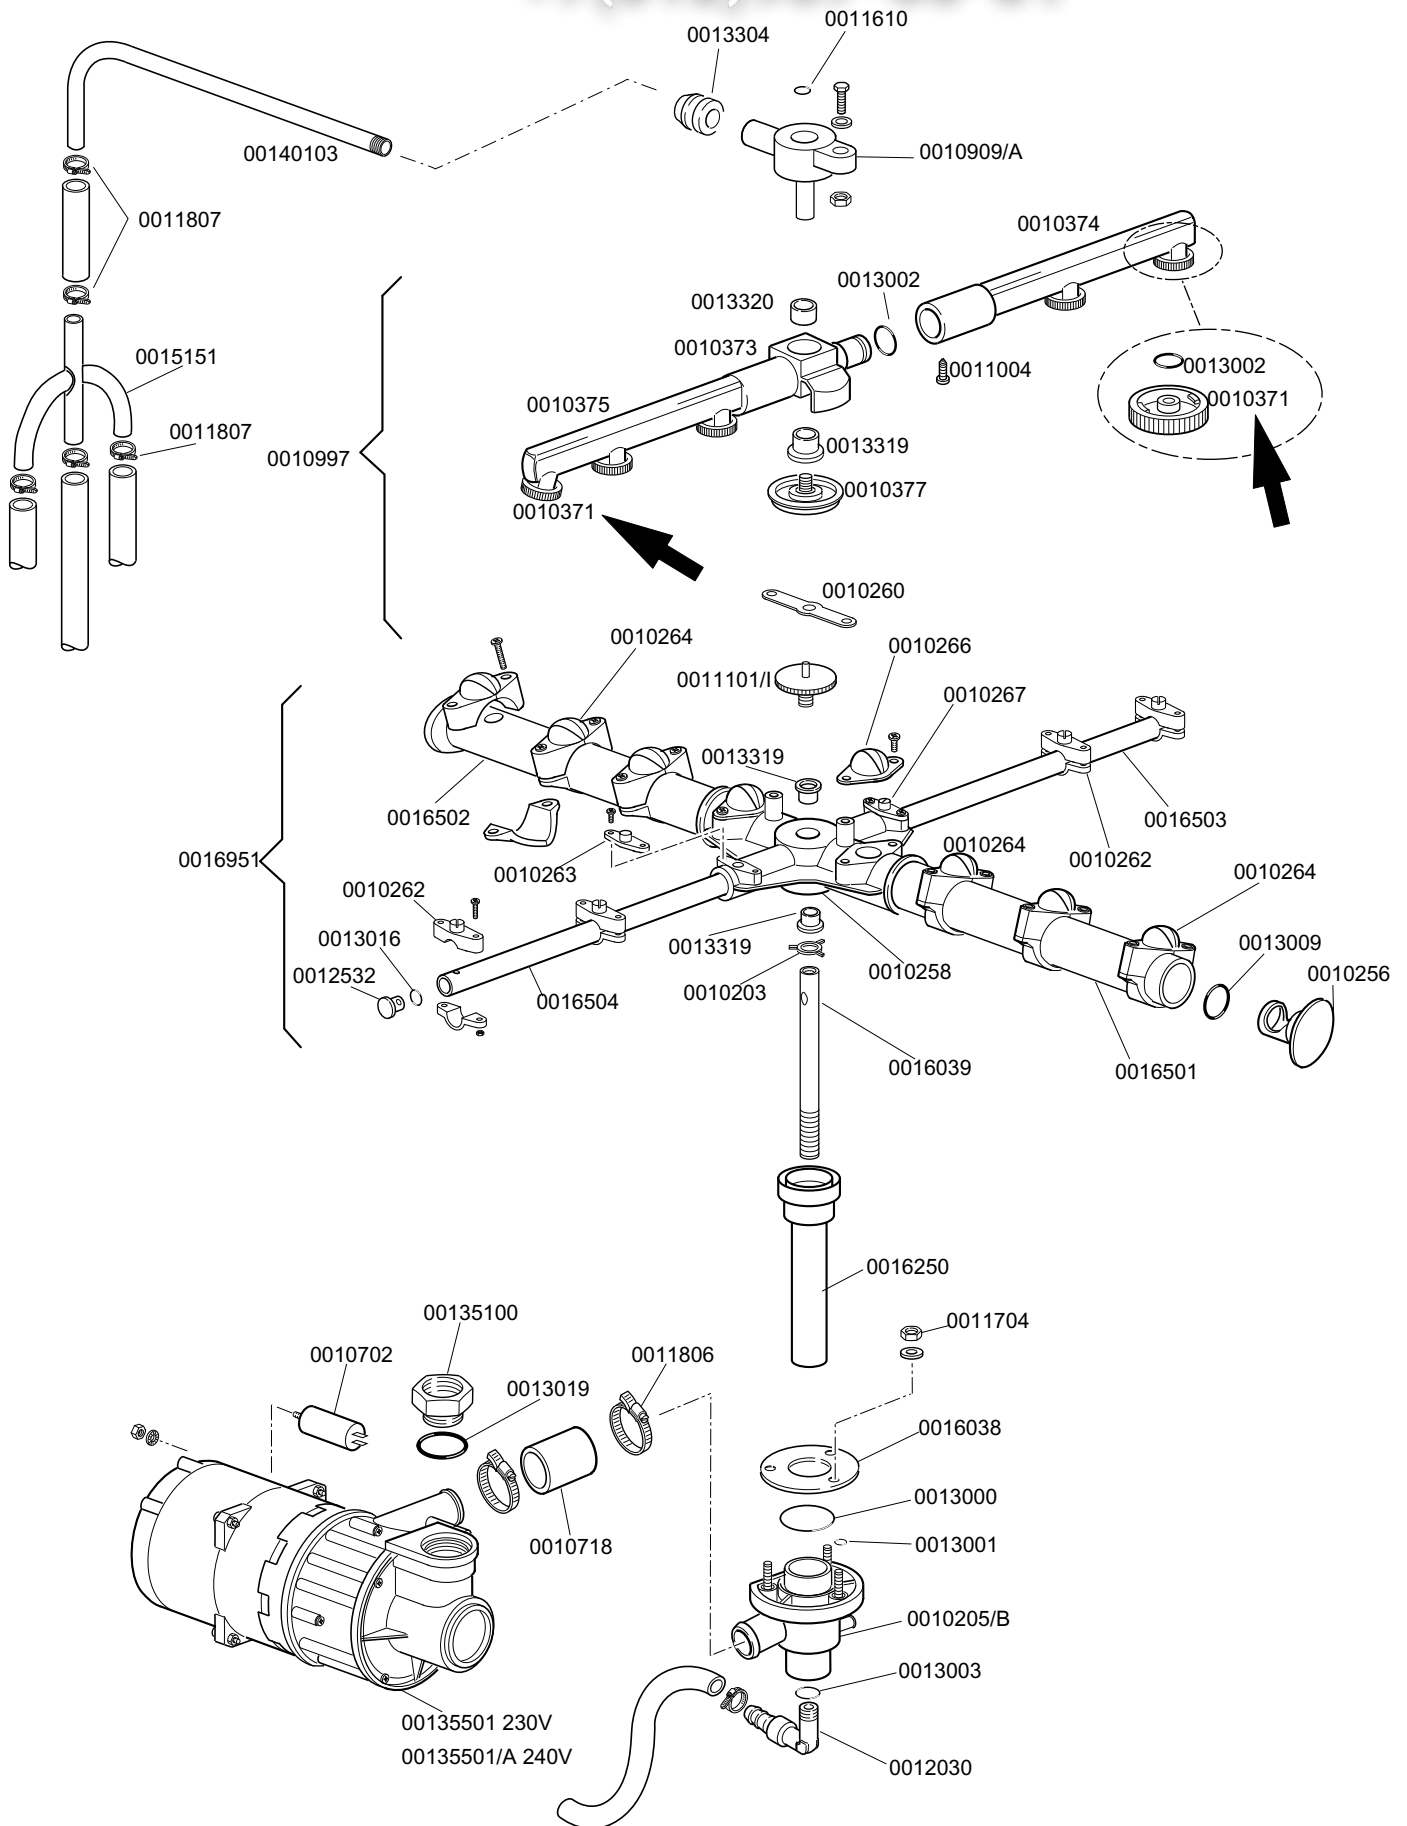

KROMO

**TABLE
KI4230**

**REV
02**

Зип Общепит

vsezip.ru

+7(812)987-08-81

GLASSWASHER K 40