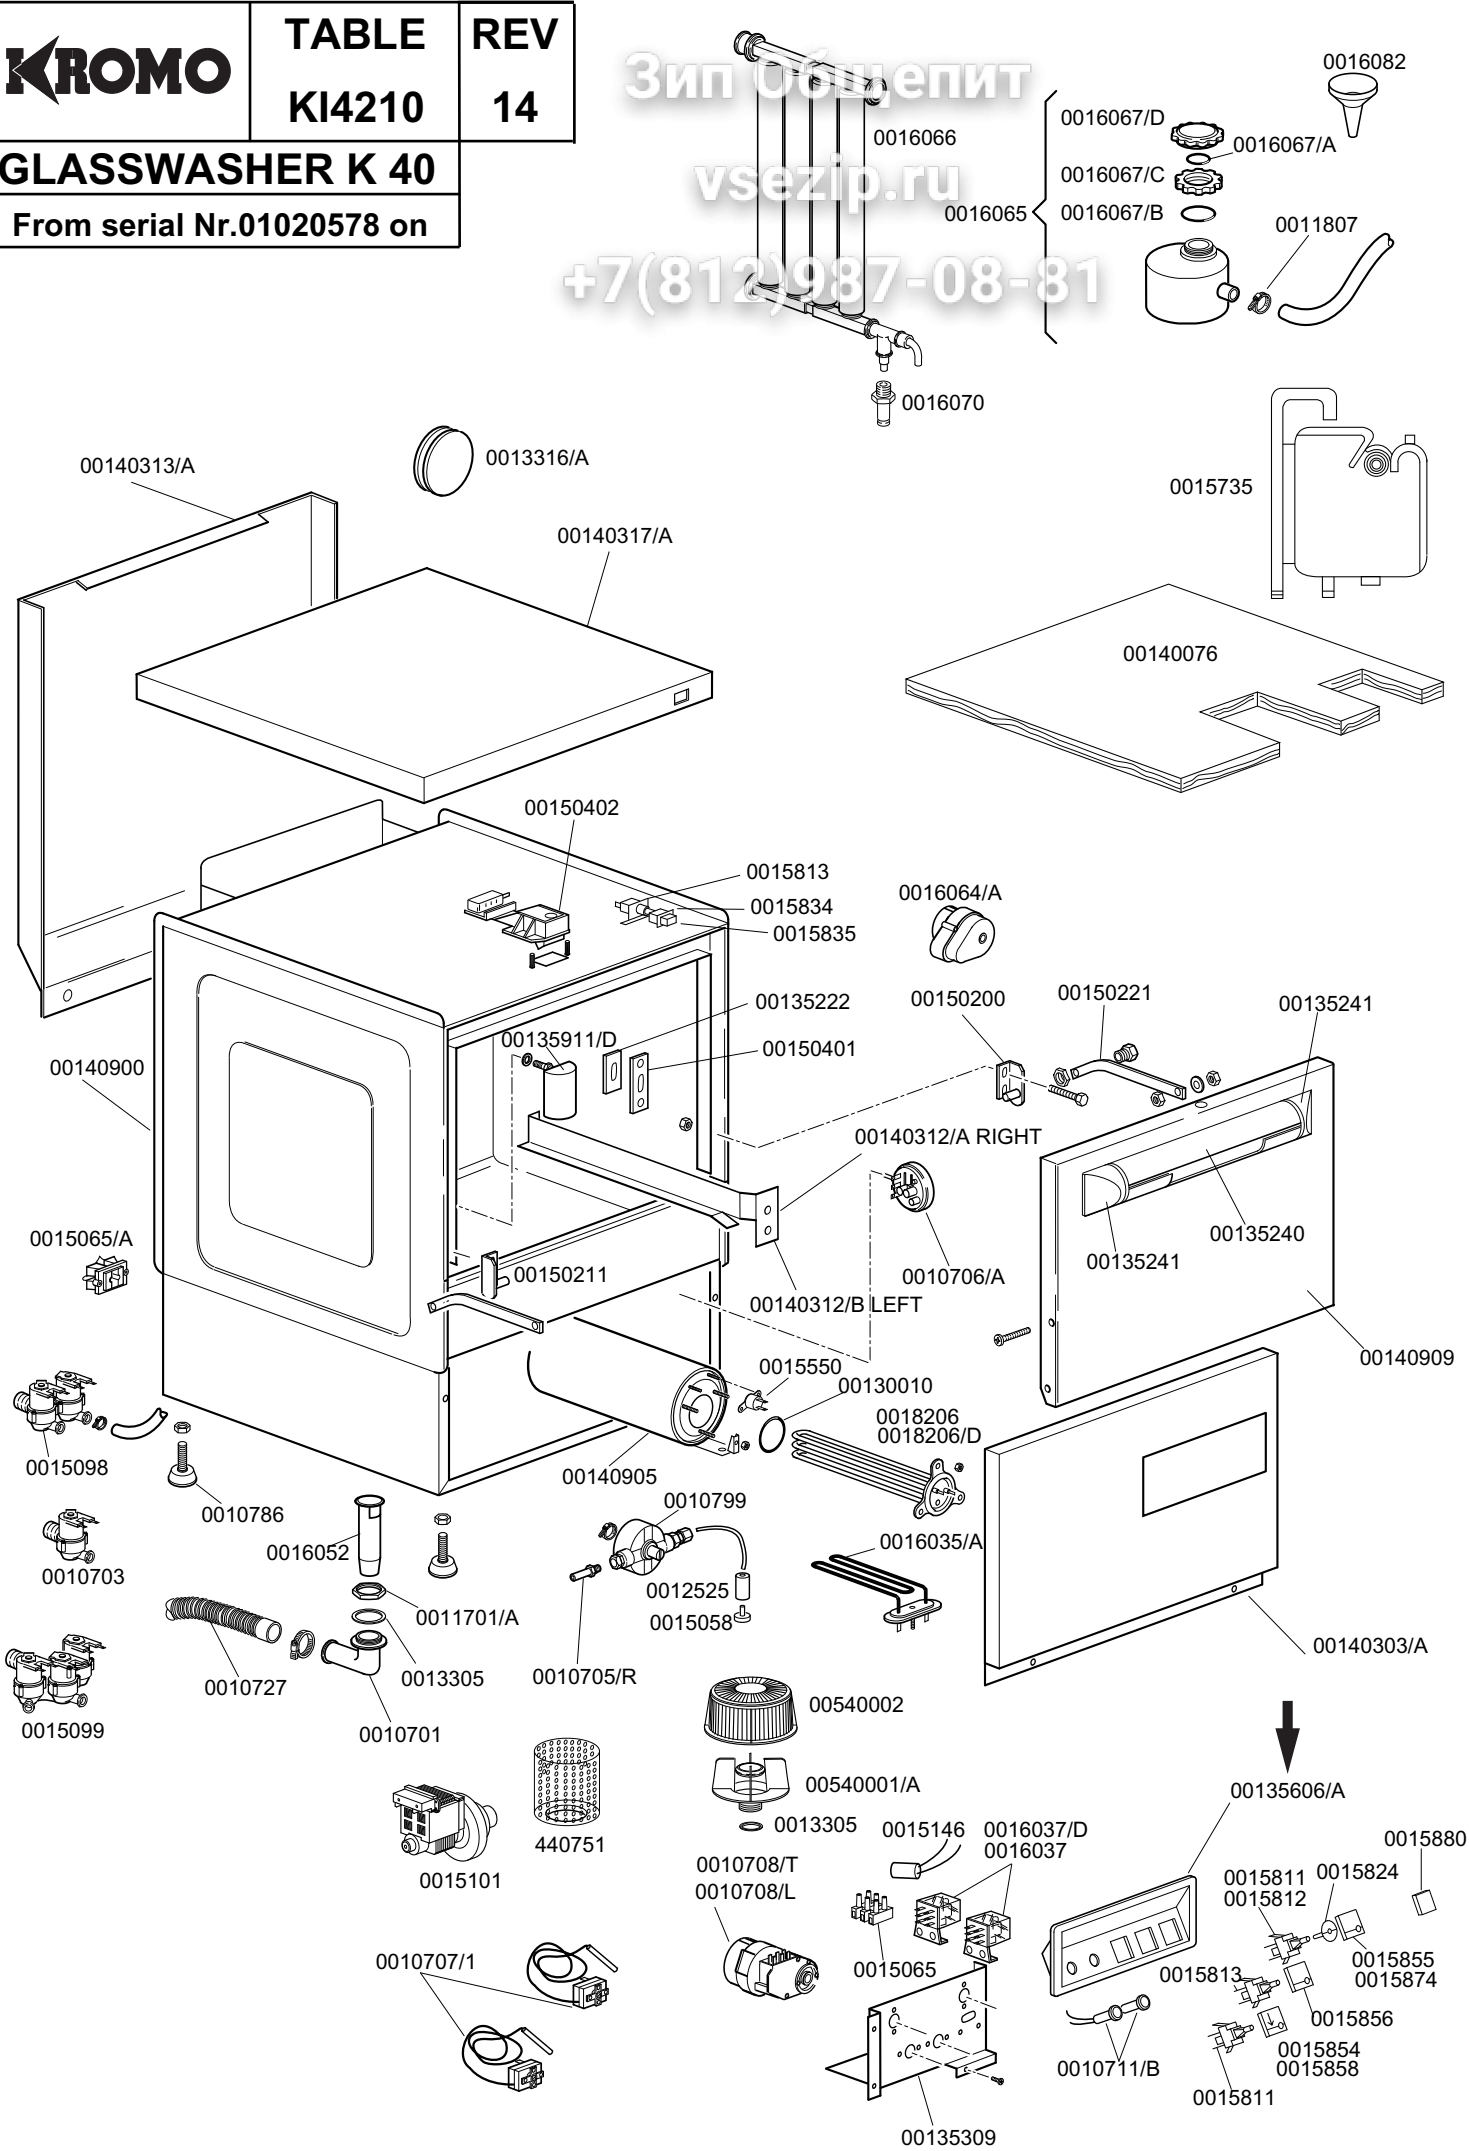

KROMO	TABLE	REV
	KI4210	14
GLASSWASHER K 40		
From serial Nr.01020578 on		

Зип Общепит
vsezip.ru
+7(812)987-08-81

CODE	DESCRIPTION	CODE	DESCRIPTION
0010701	Drain elbow	0015035/A	100 short heating element
0010703	220V entry solenoid valve	0013316/A	Blind gasket for DVGW hole
0010705/R	D.8 pipe fitting	0015101	220/240 V Drain pump
0010706/A	"EL" pressure switch	0016037	B 1-2 relay
0010707/1	Thermostat	0016037/D	Bipolar relay 16A 230V 50/60 Hz
0010708/L	Rapid timer 120" 230/50	0016052	Overflow device pipe
0010708/T	Rapid timer 150" 230/50 Thermostop	0016064/A	Timer 18' CDC
0010711/B	220V. fluor. pilot lamp	0016065	Salt container
0010727	1,5 m. H2O drain liner	0016066	1 liter 4 element decalcifier
0010786	40 d. M10x25 small black foot	0016067/A	OR for salt container plug
0010799	Shining product dosing device	0016067/B	Salt container gasket
0011701/A	Stainless steel nut for floor drain	0016067/C	Salt container ferrule
0011807	12/20 stainless steel clamps	0016067/D	Salt container plug
0012525	Counter-weight for small filter	0016070	CFD complete non return valve
0013010	Heating element gasket	0016082	Funnel
0013305	44x32x3 drain elbow gasket	0018206	2400W 230V heating element
00135222	Beating door	0018206/D	2800W 230V heating element
00135240	Handle door in plastic	00440751	Inox filter for drain pump
00135241	Ending of handle K	00540001/A	Ferrule with filter
00135309	Support component K35-40	00540002	Plastic filter for body d. 42
0015800	Square grey fix push button		
00135606/A	3F+ 2S instrument panel		
00135911/D	Complete air trap (grey) L=56mm		
00140076	Polystyrene coat K 40		
00140303/A	Lower door K 40		
00140312/A	Right guide for basket		
00140312/B	Left guide for basket		
00140313/A	Dorsal panel K 40		
00140317/A	Lid for K 40		
00140900	Complete body K 40		
00140905	Boiler series 40		
00140909	Complete door K 40		
00150200	Hinge door		
00150211	Left hinge door		
00150221	Door rod		
00150401	Guide for bent rod		
00150402	Complete brass hook		
0015058	Small shining product suct. filter		
0015065	12 poles terminal board		
0015065/A	Cable fastener with screw		
0015098	Double solenoid valve		
0015099	Triple solenoid valve		
0015146	F1 antijamming filter		
0015550	Conveyor safety thermostat		
0015735	2,7 lt. break tank		
0015811	Deviator switch electric component 16A		
0015812	16A starter electric component		
0015813	16A unipolar switch electric component		
0015824	Green-orange cam		
0015834	Start switch		
0015835	Square start push button		
0015854	Q5 push button for drain pump		
0015855	Q5 yellow push button for 0/1		
0015874	Q6 green main switch 0/1		
0015858	Q5 yellow push button		
0015872	Q7 green push button cold/warm		