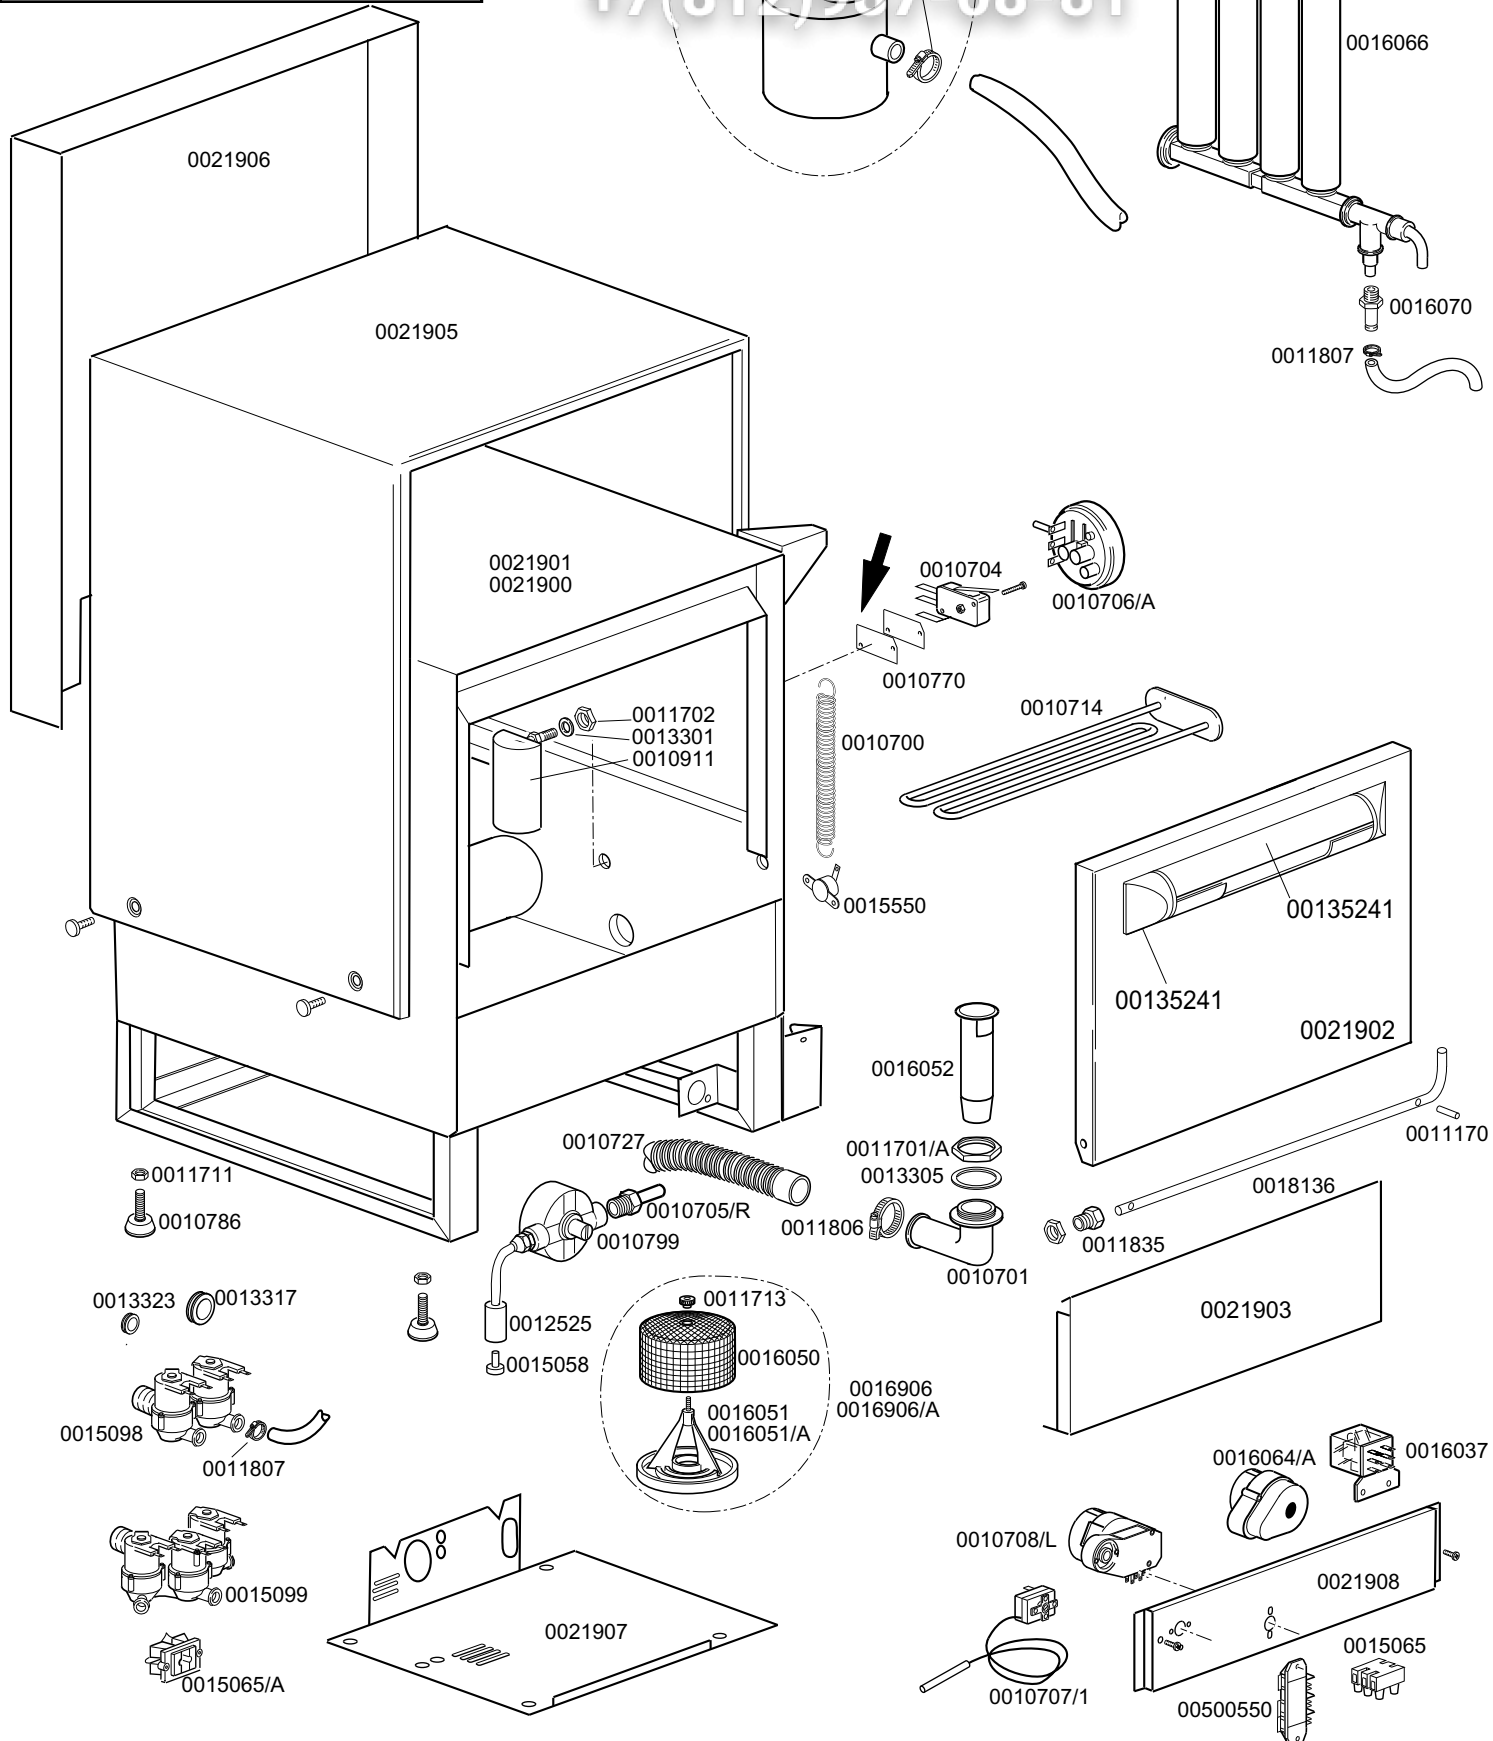

	TABLE	REV
	KI4510	01
DISHWASHER K-36		
From serial NR.00010948 on		

Зип Общепит
 zipp.ru
 +7(812)937-08-81

Зип Общепит

DISHWASHER K-36

TABLE
KI4510

vsezip.ru

+7(812)912-3131

CODE	DESCRIPTION	CODE	DESCRIPTION
0016066	1 Liter 4 element decalcifier	0021908	Electrical component panel
0010700	Door spring	0010727	1,5 m. H2O drain liner
0010701	Drain elbow	0013240	Handle door in plastic
0010704	16-A Door safety micro-switch	0016037	B 1-2 Relay
0010705/R	8D. Pipe fitting	0016064/A	Timer 18' CDC
0010706/A	"EL" pressure switch		
0010707/1	Thermostat		
0010708/L	Rapid timer 120" 230/50		
0010714	2000W 240V Heating element		
0016052	Over flow device pipe		
0010770	Insulator for micro-switch		
0010786	M10x25 Small black foot		
0010799	Shining prod.dosing device T1000		
0010911	Air-trap		
0011170	M5x25 Security bolt		
0011701/A	Stainless steel nut for floor drain		
0011702	M8 Stainless steel nut		
0011711	M10 Zinc-Plated nut		
0011713	Filter fastening knulred nut		
0011806	25/40 Stainless steel clamps		
0011807	12/20 Stainless steel clamp		
0011807	12/20 Stainless steel clamp		
0011835	Brass bush		
0012525	Counter-weight for small filter		
0013301	14x8x1,5 D. Gasket		
0013305	44x32x3 Drain elbow gasket		
0013317	40D.Rubber cable-pass		
0013323	13D.Rubber cable-pass		
00135241	Plastic handle		
0015058	Small shin.prod.suct.filter		
0015065	12 Poles PA44 WP terminal board		
0015065/A	Cable fastener with screw		
0015098	Double solenoid valve		
0015099	Triple solenoid valve		
0015550	Conveyor safety thermostat		
0016050	Stainless steel filter net		
0016051	Filter botton		
0016051/A	Filter botton		
0016067	Salt container		
0016067/A	OR for salt container plug		
0016067/B	Salt container gasket		
0016067/C	Salt container ferrule		
0016067/D	Salt container plug		
0016070	CFD complete non-return valve		
0016082	Funnel		
0016906	30D. Connection pump suction filter		
0016906/A	50D. Connection pump suction filter		
0018136	Stars door rod		
0021900	Body standard version		
0021901	Body water softener version		
0021902	Complete door		
0021903	Lower panel		
0021905	Upper-later cover		
0021906	Back cover		
0021907	Botton protection		
00500550	3 Poles FV110 terminal board		