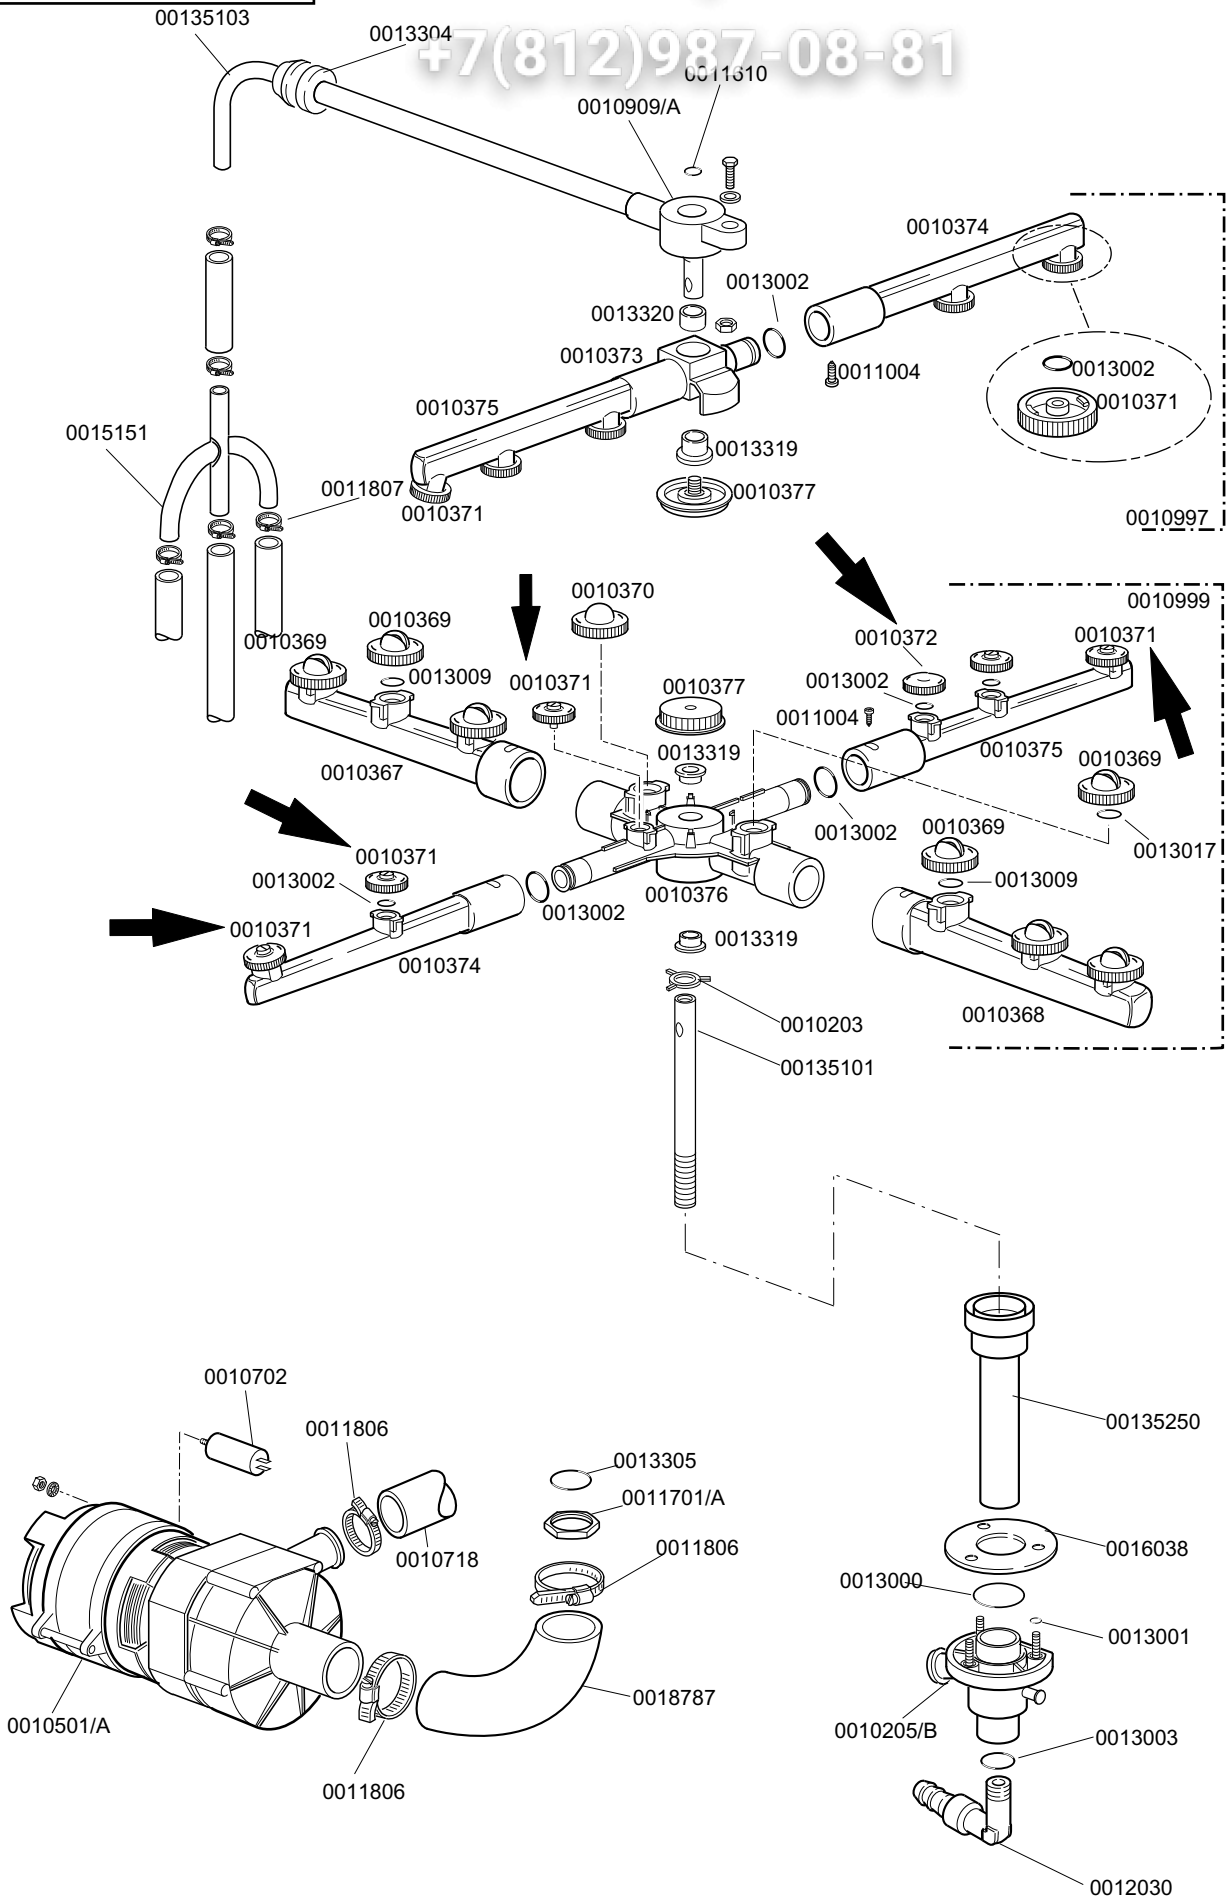

KROMO

TABLE
KI4030

REV
02

Зип Общепит

vsezip.ru

GLASSWASHER K 35

+7(812)987-08-81