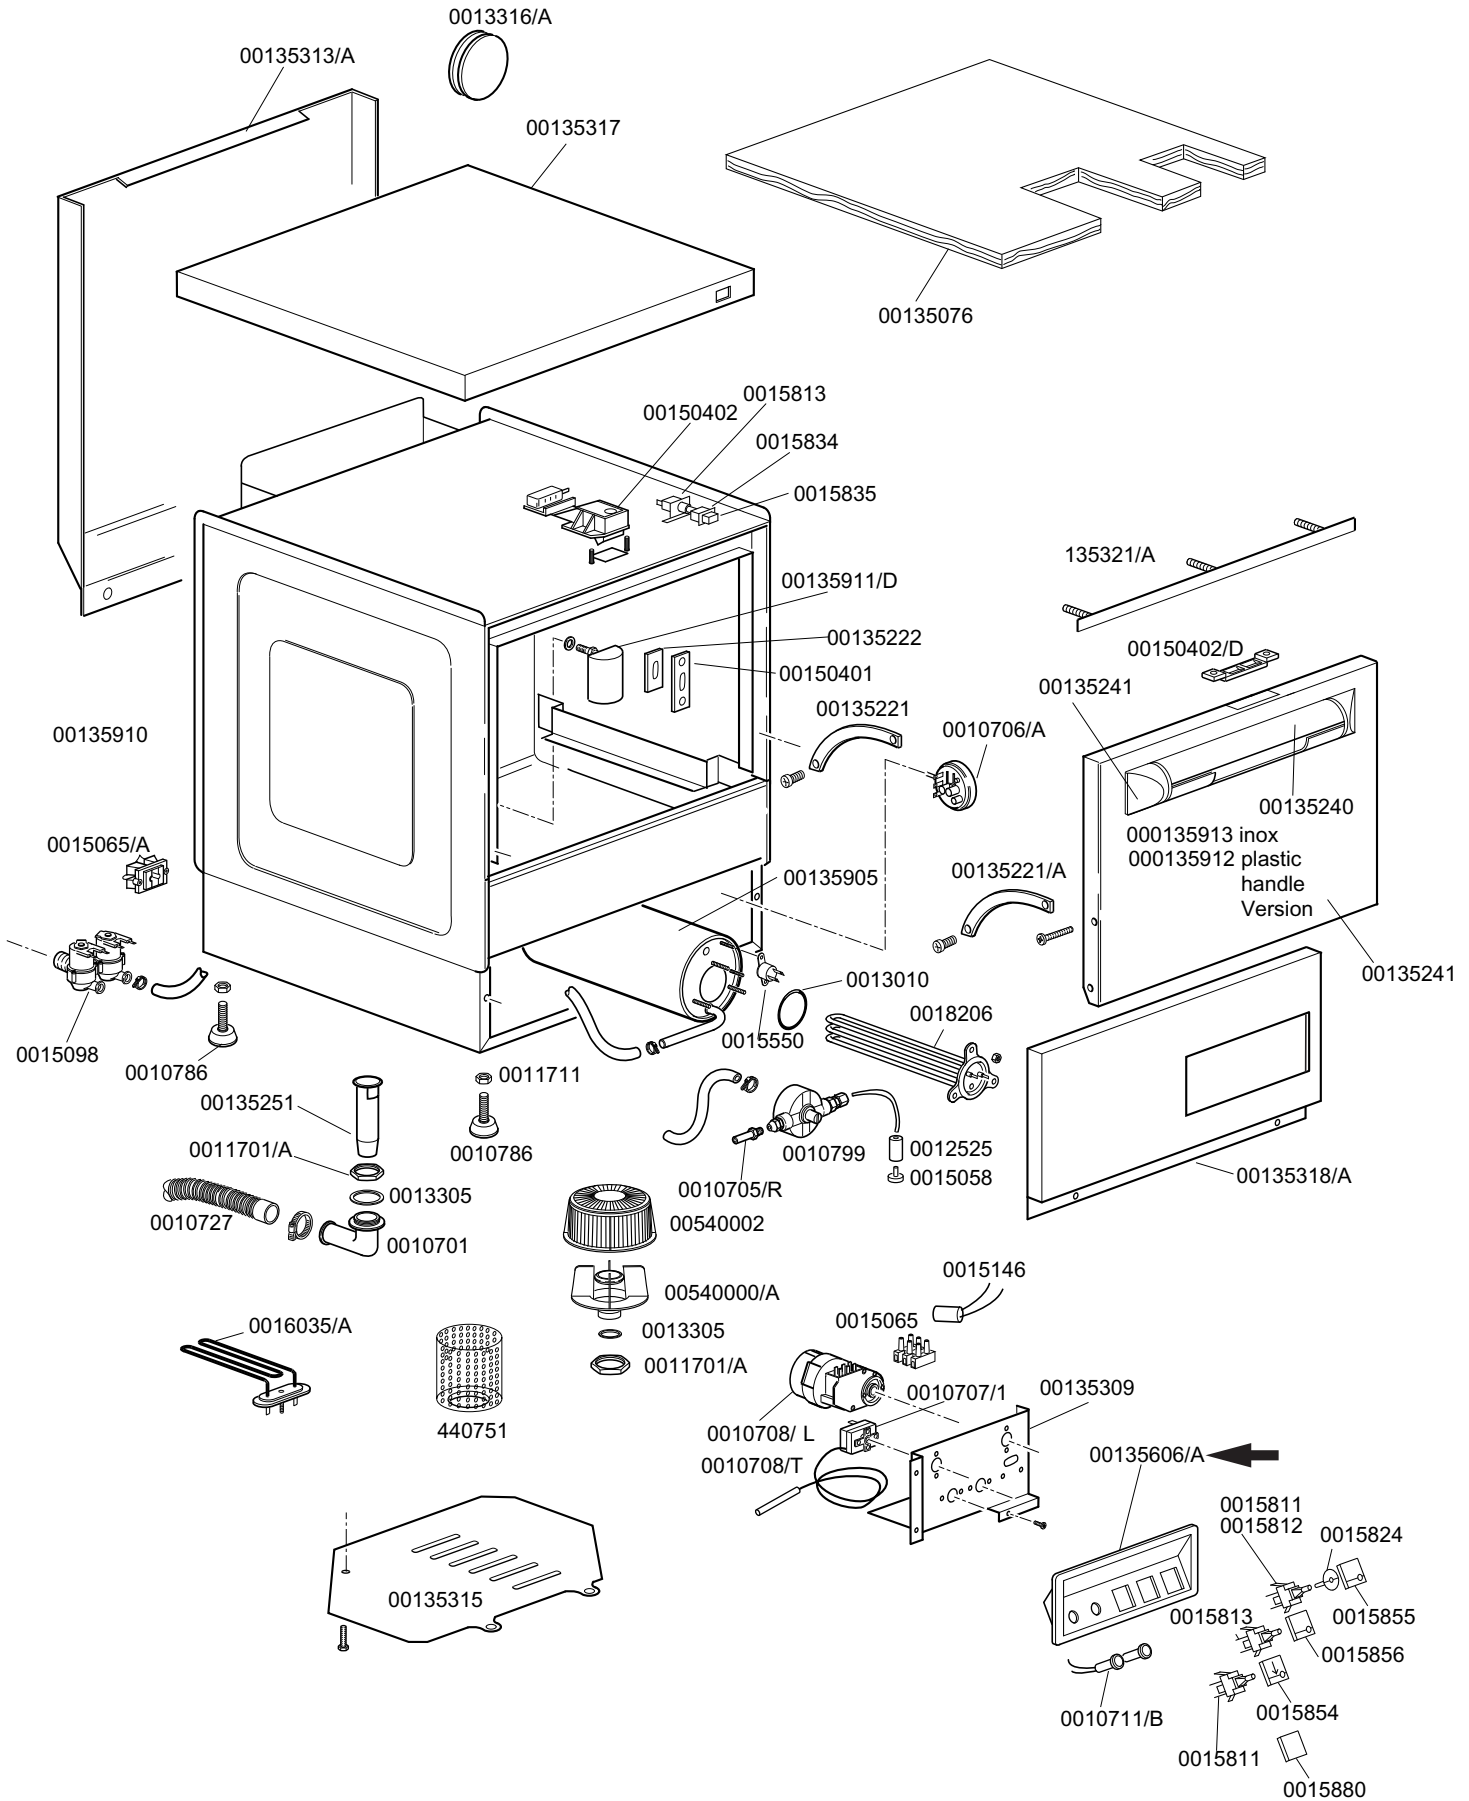

KROMO**TABLE
KI4010****REV
10****Зип Общепит****vsezip.ru****GLASSWASHER K 35****From serial Nr.01020578 on****+7(812)987-08-81**

GLASSWASHER K 35

Зип Общепит

TABLE
KI4010

CODE	DESCRIPTION	CODE	DESCRIPTION
0010701	Drain elbow	0016035/A	1850W basin heating element
0010705/R	Pipe fitting d. 8	0018206	2400W heating element
0010706/A	Pressure switch	00440751	Inox filter for drain pump
0010707/1	0-90 TR2 thermostat	00540000/A	Filter body
0010708/L	Rapid timer 120"	00540002	Plastic filter for body d. 42
0010708/T	Rapid timer 150" 230V. 50Hz Thermos.		
0010711/B	Fluor pilot lamp		
0010727	1,5m H2O drain liner		
0010786	40 Diam.M10X25 small black foot		
0010799	Shining product dosing device		
0011701	36x5 nut		
0011701/A	Stainless steel nut for floor drain		
0011711	M10 znc-plated nut		
0012525	Counter weight for small filter		
0013010	Heating element gasket		
0013305	Drain elbow gasket		
00135076	Polystirene coat K 35		
00135221	Right door rod		
00135221/A	Left door rod		
00135222	Beating door		
00135240	Handle door in plastic		
00135241	Ending of handle K		
00135251	Overflow K 35		
00135309	Support component K 35		
00135313/A	Dorsal panel K 35		
00135315	Base protection for K 35		
00135317	Lid for K 35		
00135318/A	Lower door K 35		
00135321/A	Angular for door gasket		
0013316/A	Blind gasket for DVGW hole		
00135606/A	3F+2S instrument panel		
00135905	Complete boiler		
00135910	Complete body for K 35		
00135911/D	Complete air trap		
00135912	Complete door plastic handle version		
00135913	Complete inox door		
00150401	Guide for bent rod		
00150402	Complete brass hook		
00150402/D	Block brass door hook		
0015058	Small shining product suction filter		
0015065	12 poles terminal board		
0015065/A	Cable fastener with screw		
0015098	Double solenoid valve		
0015146	Antijamming filter		
0015550	Conveyor safety thermostat		
0015811	Button fruit 16A bipolar		
0015812	Button fruit 16A		
0015813	Button fruit unip. 16A		
0015824	Green-orange cam		
0015834	Start switch		
0015835	Square start button		
0015854	Switch Q5 drain pump		
0015855	Switch Q5 yellow		
0015872	Switch Q7 green		
0015874	Main Switch Q6 green		
0015880	Square grey fix push button		