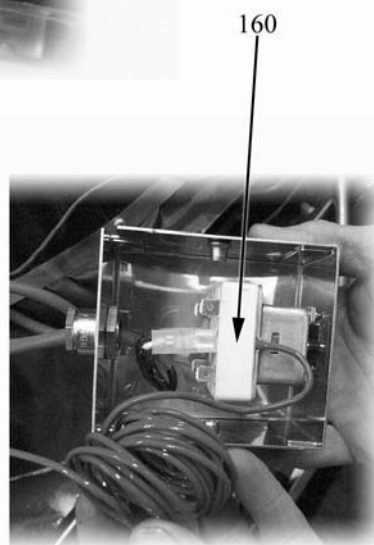

vsezip.ru

+7(812)987-08-81

vsezip.ru

ID	Type	Description	P-code
Module: Inner parts			
110		Thermocouple	6A001455
120		Pilot burner	6A001456
130		Burner	6A001459
140		Ignition electrode	6A001457
150		Tap	6A001453
160		Safety thermostat	6A001415
170		Nozzle	6A001490
170		Nozzle	6A001491
180		Nozzle 120	6A001465
180		Nozzle 135	6A001466
180		Nozzle 205	6A001467
180		Nozzle 225	6A001468

9GD100=94/04PGD100L, 9GD150=94/04PGD150L, 9GI100=94/04PGI100L, 9GI150=94/04PGI150L

A=3/N/PE~400/230V 50Hz, H=3/PE~230V 50Hz, P=1/N/PE~220-240V 50Hz