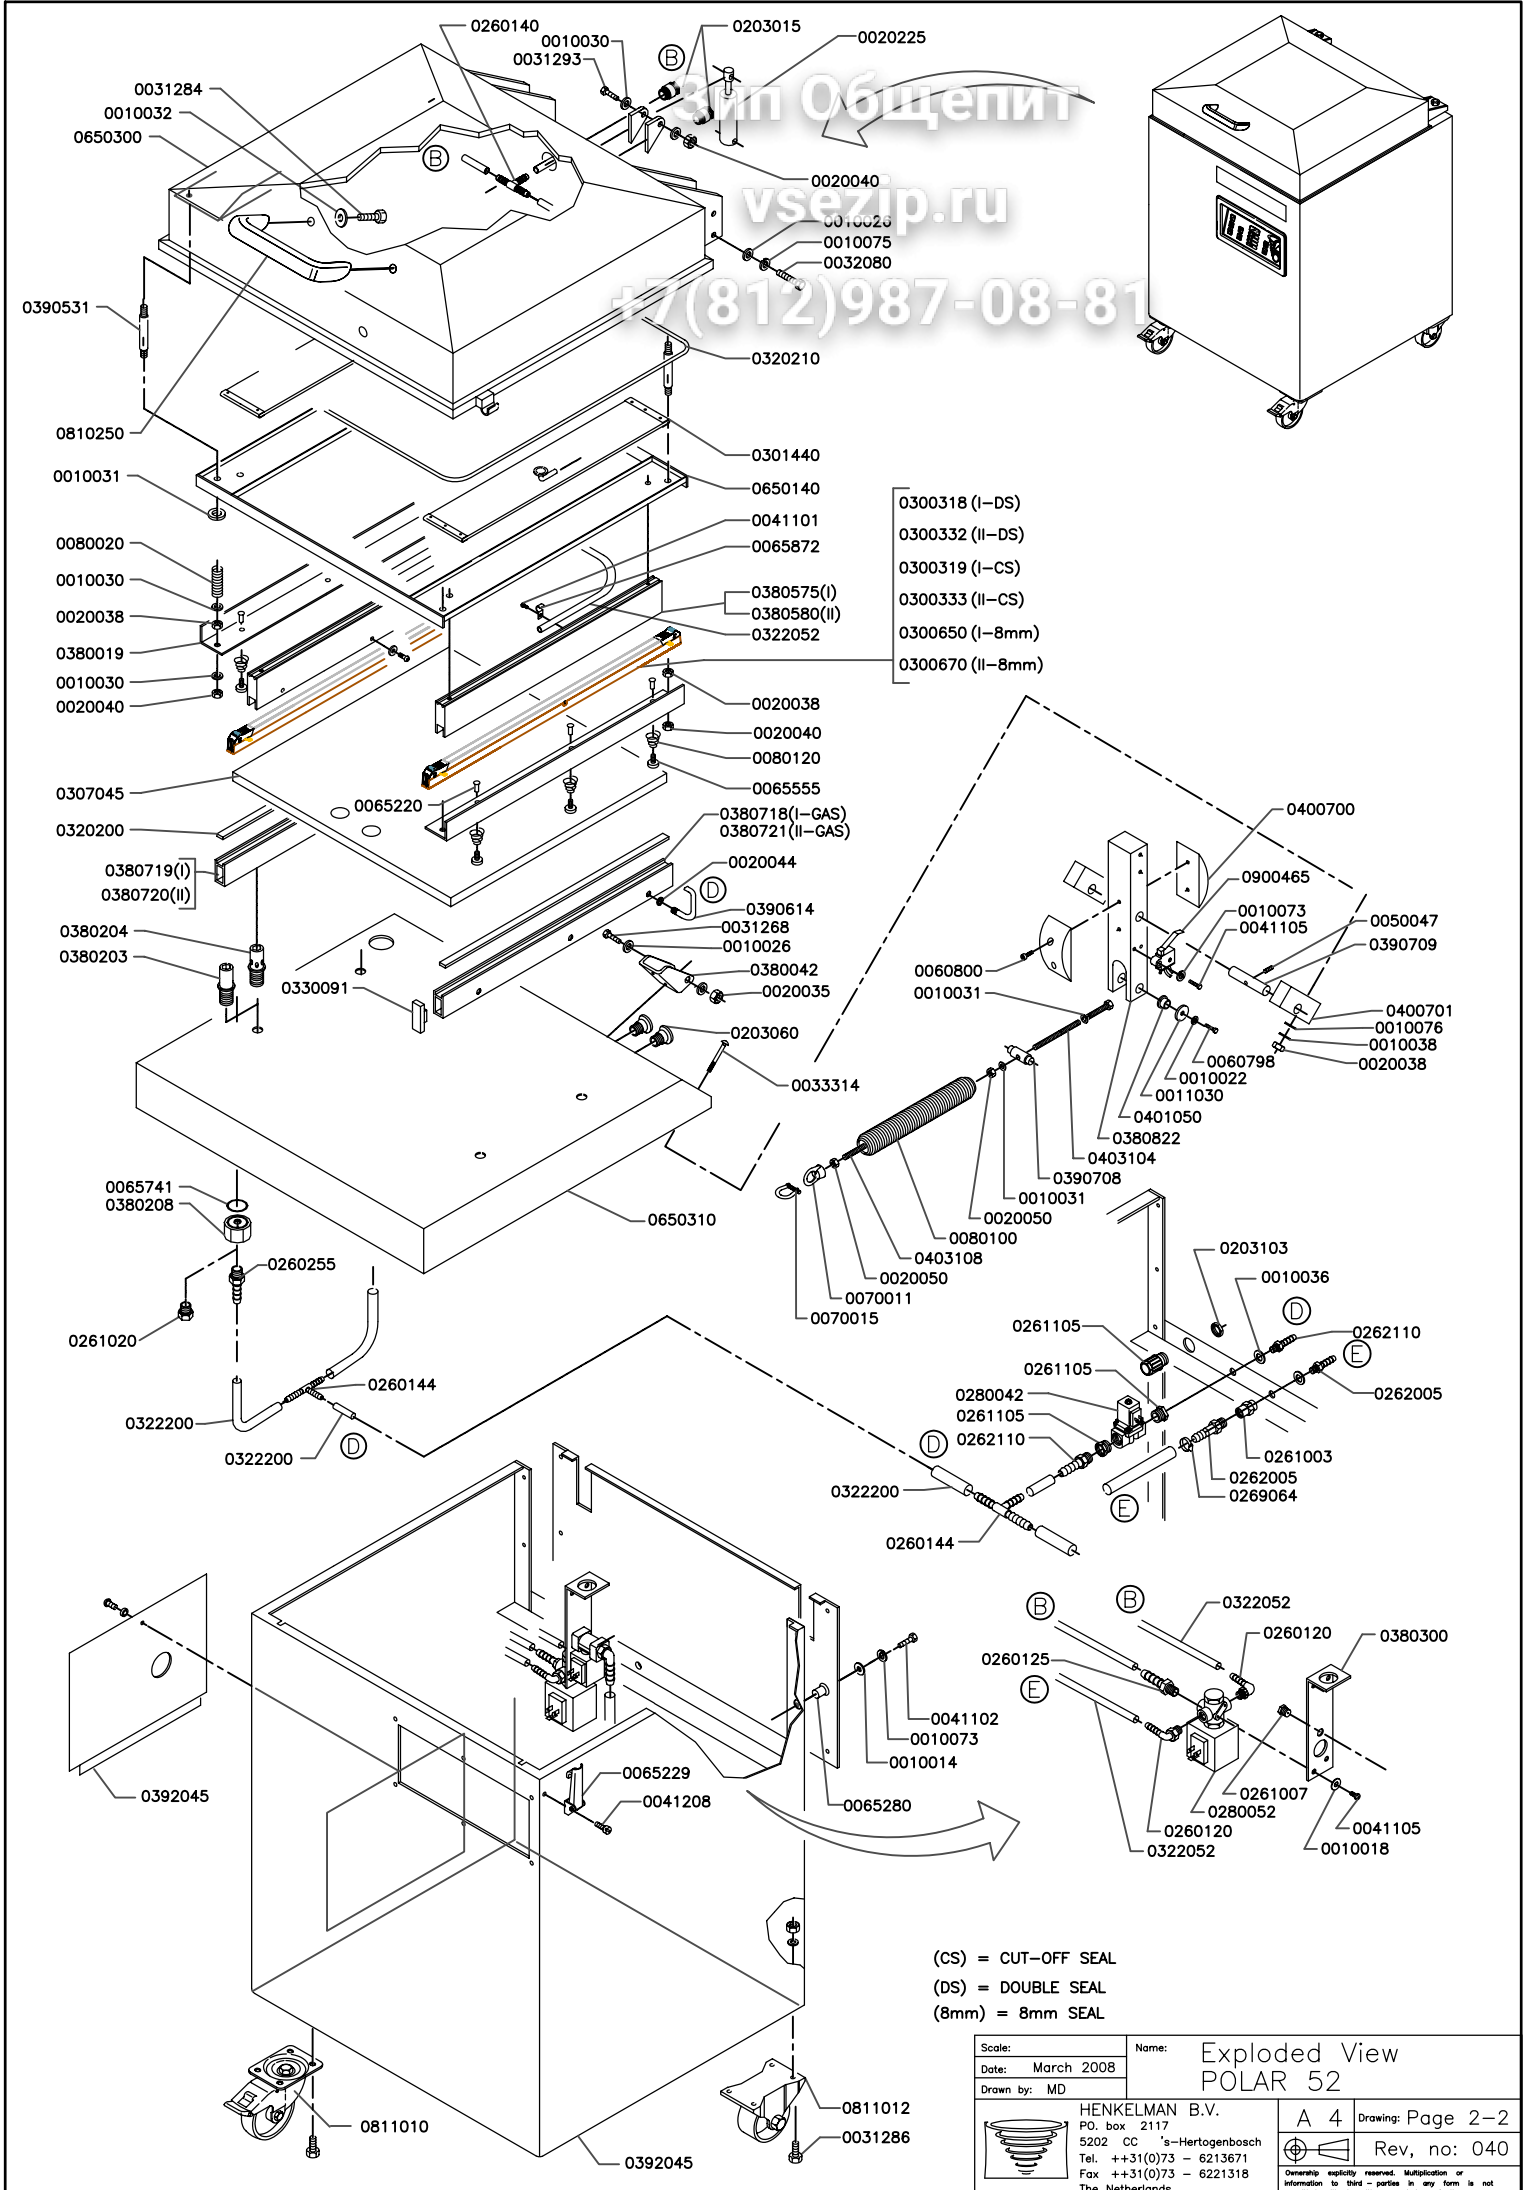

Scale:	Name: Exploded View
Date: Jan 2009	POLAR 52
Drawn by: MD	
	HENKELMAN B.V. P.O. box 2117 5202 CC 's-Hertogenbosch Tel. ++31(0)73 - 6213671 Fax ++31(0)73 - 6221318 The Netherlands
A 4	Drawing: Page 1-2
	Rev, no: 050
Ownership explicitly reserved. Multiplication or information to third parties in any form is not permitted without written permission of the owner.	

Всёzip.ru
 +7(812)987-08-81

- 0300318 (I-DS)
- 0300332 (II-DS)
- 0300319 (I-CS)
- 0300333 (II-CS)
- 0300650 (I-8mm)
- 0300670 (II-8mm)

(CS) = CUT-OFF SEAL
 (DS) = DOUBLE SEAL
 (8mm) = 8mm SEAL

Scale:	Name:	Exploded View	
Date: March 2008		POLAR 52	
Drawn by: MD		A 4	Drawing: Page 2-2
HENKELMAN B.V. P.O. box 2117 5202 CC 's-Hertogenbosch Tel. ++31(0)73 - 6213671 Fax ++31(0)73 - 6221318 The Netherlands		Rev. no: 040	Ownership explicitly reserved. Multiplication or information to third parties in any form is not permitted without written permission of the owner.