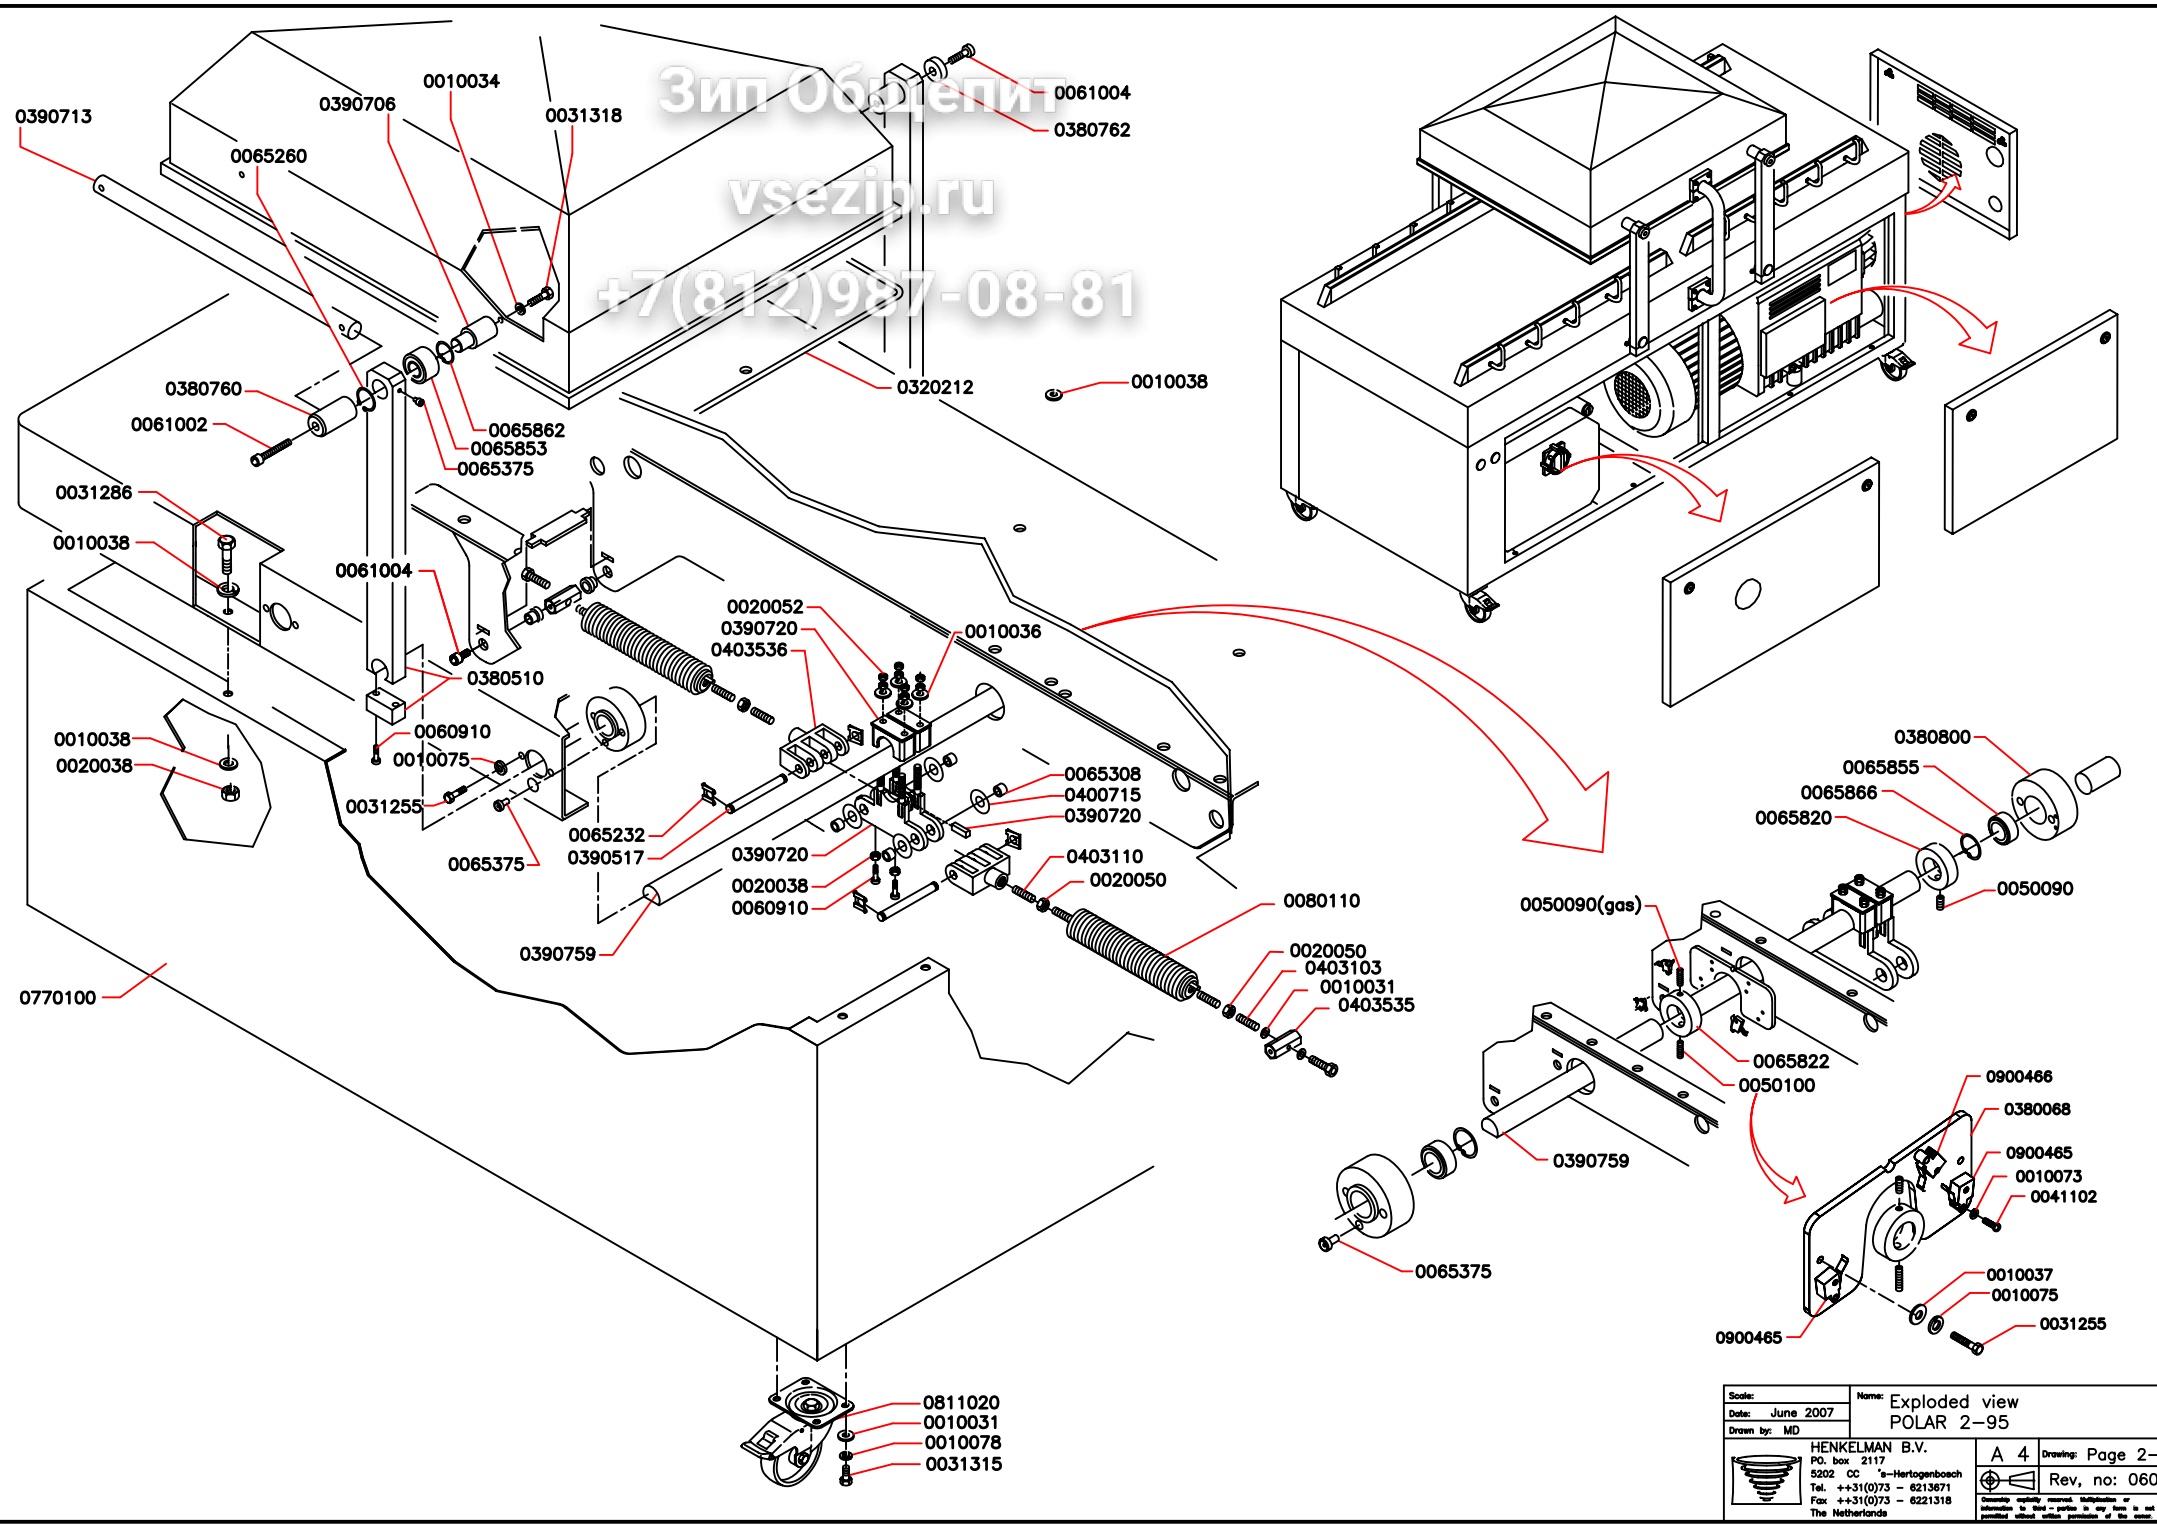

Зип Оборудит
vsezip.ru
+7(812)987-08-81

- 0390713
- 0065260
- 0390706
- 0010034
- 0031318
- 0061004
- 0380762
- 0320212
- 0010038
- 0380760
- 0061002
- 0065862
- 0065853
- 0065375
- 0031286
- 0010038
- 0061004
- 0020052
- 0390720
- 0403536
- 0010036
- 0380510
- 0060910
- 0010075
- 0031255
- 0065375
- 0065232
- 0390517
- 0390720
- 0020038
- 0060910
- 0390759
- 0065308
- 0400715
- 0390720
- 0403110
- 0020050
- 0080110
- 0020050
- 0403103
- 0010031
- 0403535
- 0065375
- 0050090(gas)
- 0065822
- 0050100
- 0390759
- 0065375
- 0811020
- 0010031
- 0010078
- 0031315

- 0061004
- 0380762
- 0010038
- 0380800
- 0065855
- 0065866
- 0065820
- 0050090
- 0900466
- 0380068
- 0900465
- 0010073
- 0041102
- 0010037
- 0010075
- 0031255
- 0900465

Scale:	Name: Exploded view
Date: June 2007	POLAR 2-95
Drawn by: MD	
HENKELMAN B.V. P.O. box 2117 5202 CC s-Hertogenbosch Tel. ++31(0)73 - 6213671 Fax ++31(0)73 - 6221318 The Netherlands	
A 4	Drawing: Page 2-4
Rev, no: 060 Dimensionally correct. Modifications or alterations in third parties in any form is not permitted without written permission of the user.