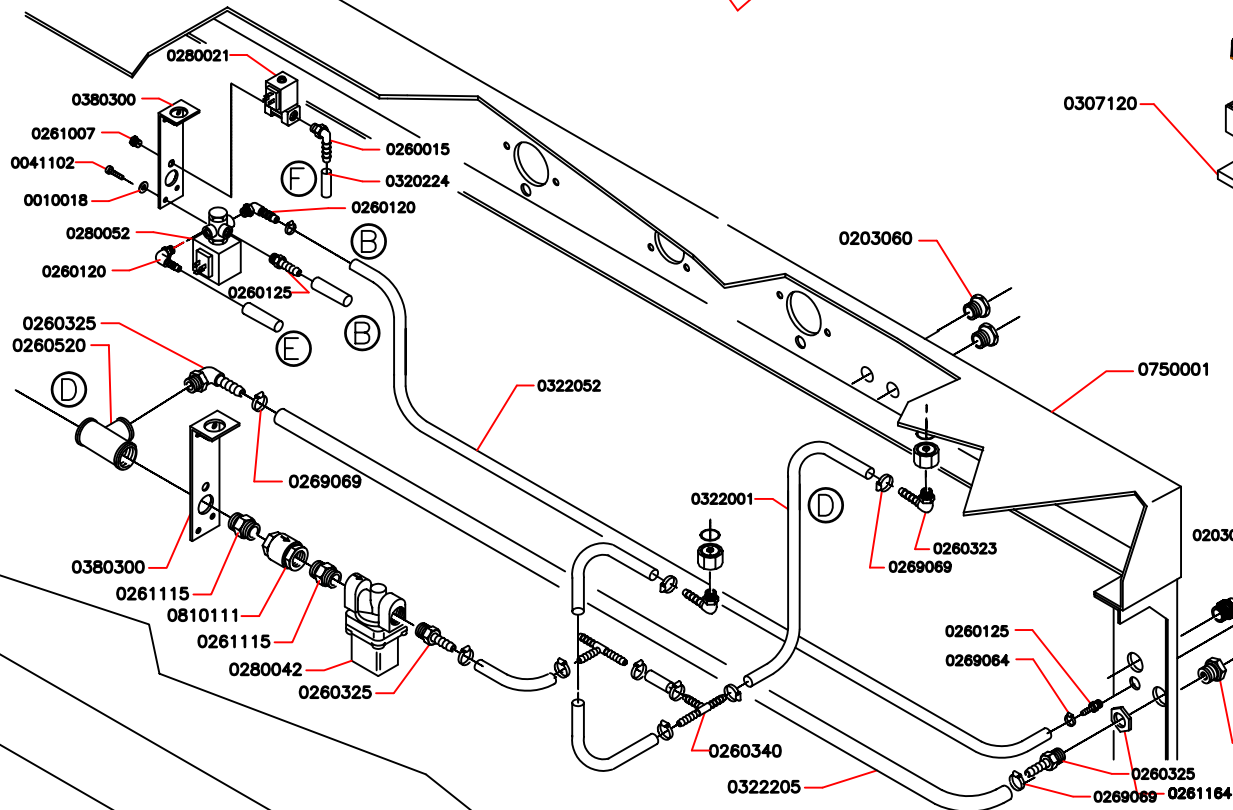

- 0061004
- 0380762
- 0010038
- 0380800
- 0065855
- 0065866
- 0065820
- 0050090
- 0900466
- 0380068
- 0900465
- 0010073
- 0041102
- 0010037
- 0010075
- 0031255
- 0900465

| | |
|--|---------------------|
| Scale: | Name: Exploded view |
| Date: June 2007 | POLAR 2-95 |
| Drawn by: MD | |
| HENKELMAN B.V. P.O. box 2117 5202 CC s-Hertogenbosch Tel. ++31(0)73 - 6213671 Fax ++31(0)73 - 6221318 The Netherlands | |
| A 4 | Drawing: Page 2-4 |
| Rev, no: 060 <small>Dimensionally correct. Modifications or alterations in third parties in any form is not permitted without written permission of the user.</small> | |

Зип Ордепит
 vsezip.ru
 +7(812)987-08-81

(CS) = CUT-OFF SEAL
 (DS) = DOUBLE SEAL
 (8mm) = 8mm SEAL

| | |
|---|---------------------|
| Scale: | Name: Exploded view |
| Date: April 2007 | POLAR 2-95 (LL) |
| Drawn by: MD | |
| HENKELMAN B.V. P.O. box 2117 5202 CC 's-Hertogenbosch Tel. ++31(0)73 - 6213671 Fax ++31(0)73 - 6221318 The Netherlands | |
| A 4 | Drawing: Page 3-4 |
| Rev. no: 050 | |

Зип Общепит

vsezip.ru

+7(812)987-08-81

(CS) = CUT-OFF SEAL
(DS) = DOUBLE SEAL
(8mm) = 8mm SEAL

| | |
|---|---------------------|
| Scale: | Name: Exploded view |
| Date: Jan 2009 | POLAR 2-95 (SS) |
| Drawn by: MD | |
| HENKELMAN B.V. P.O. box 2117 5202 CZ 't Hartogenbosch Tel. ++31(0)73 - 6213671 Fax ++31(0)73 - 6221318 The Netherlands | |
| A 4 | Drawing: Page 4-4 |
| | Rev. no: 020 |