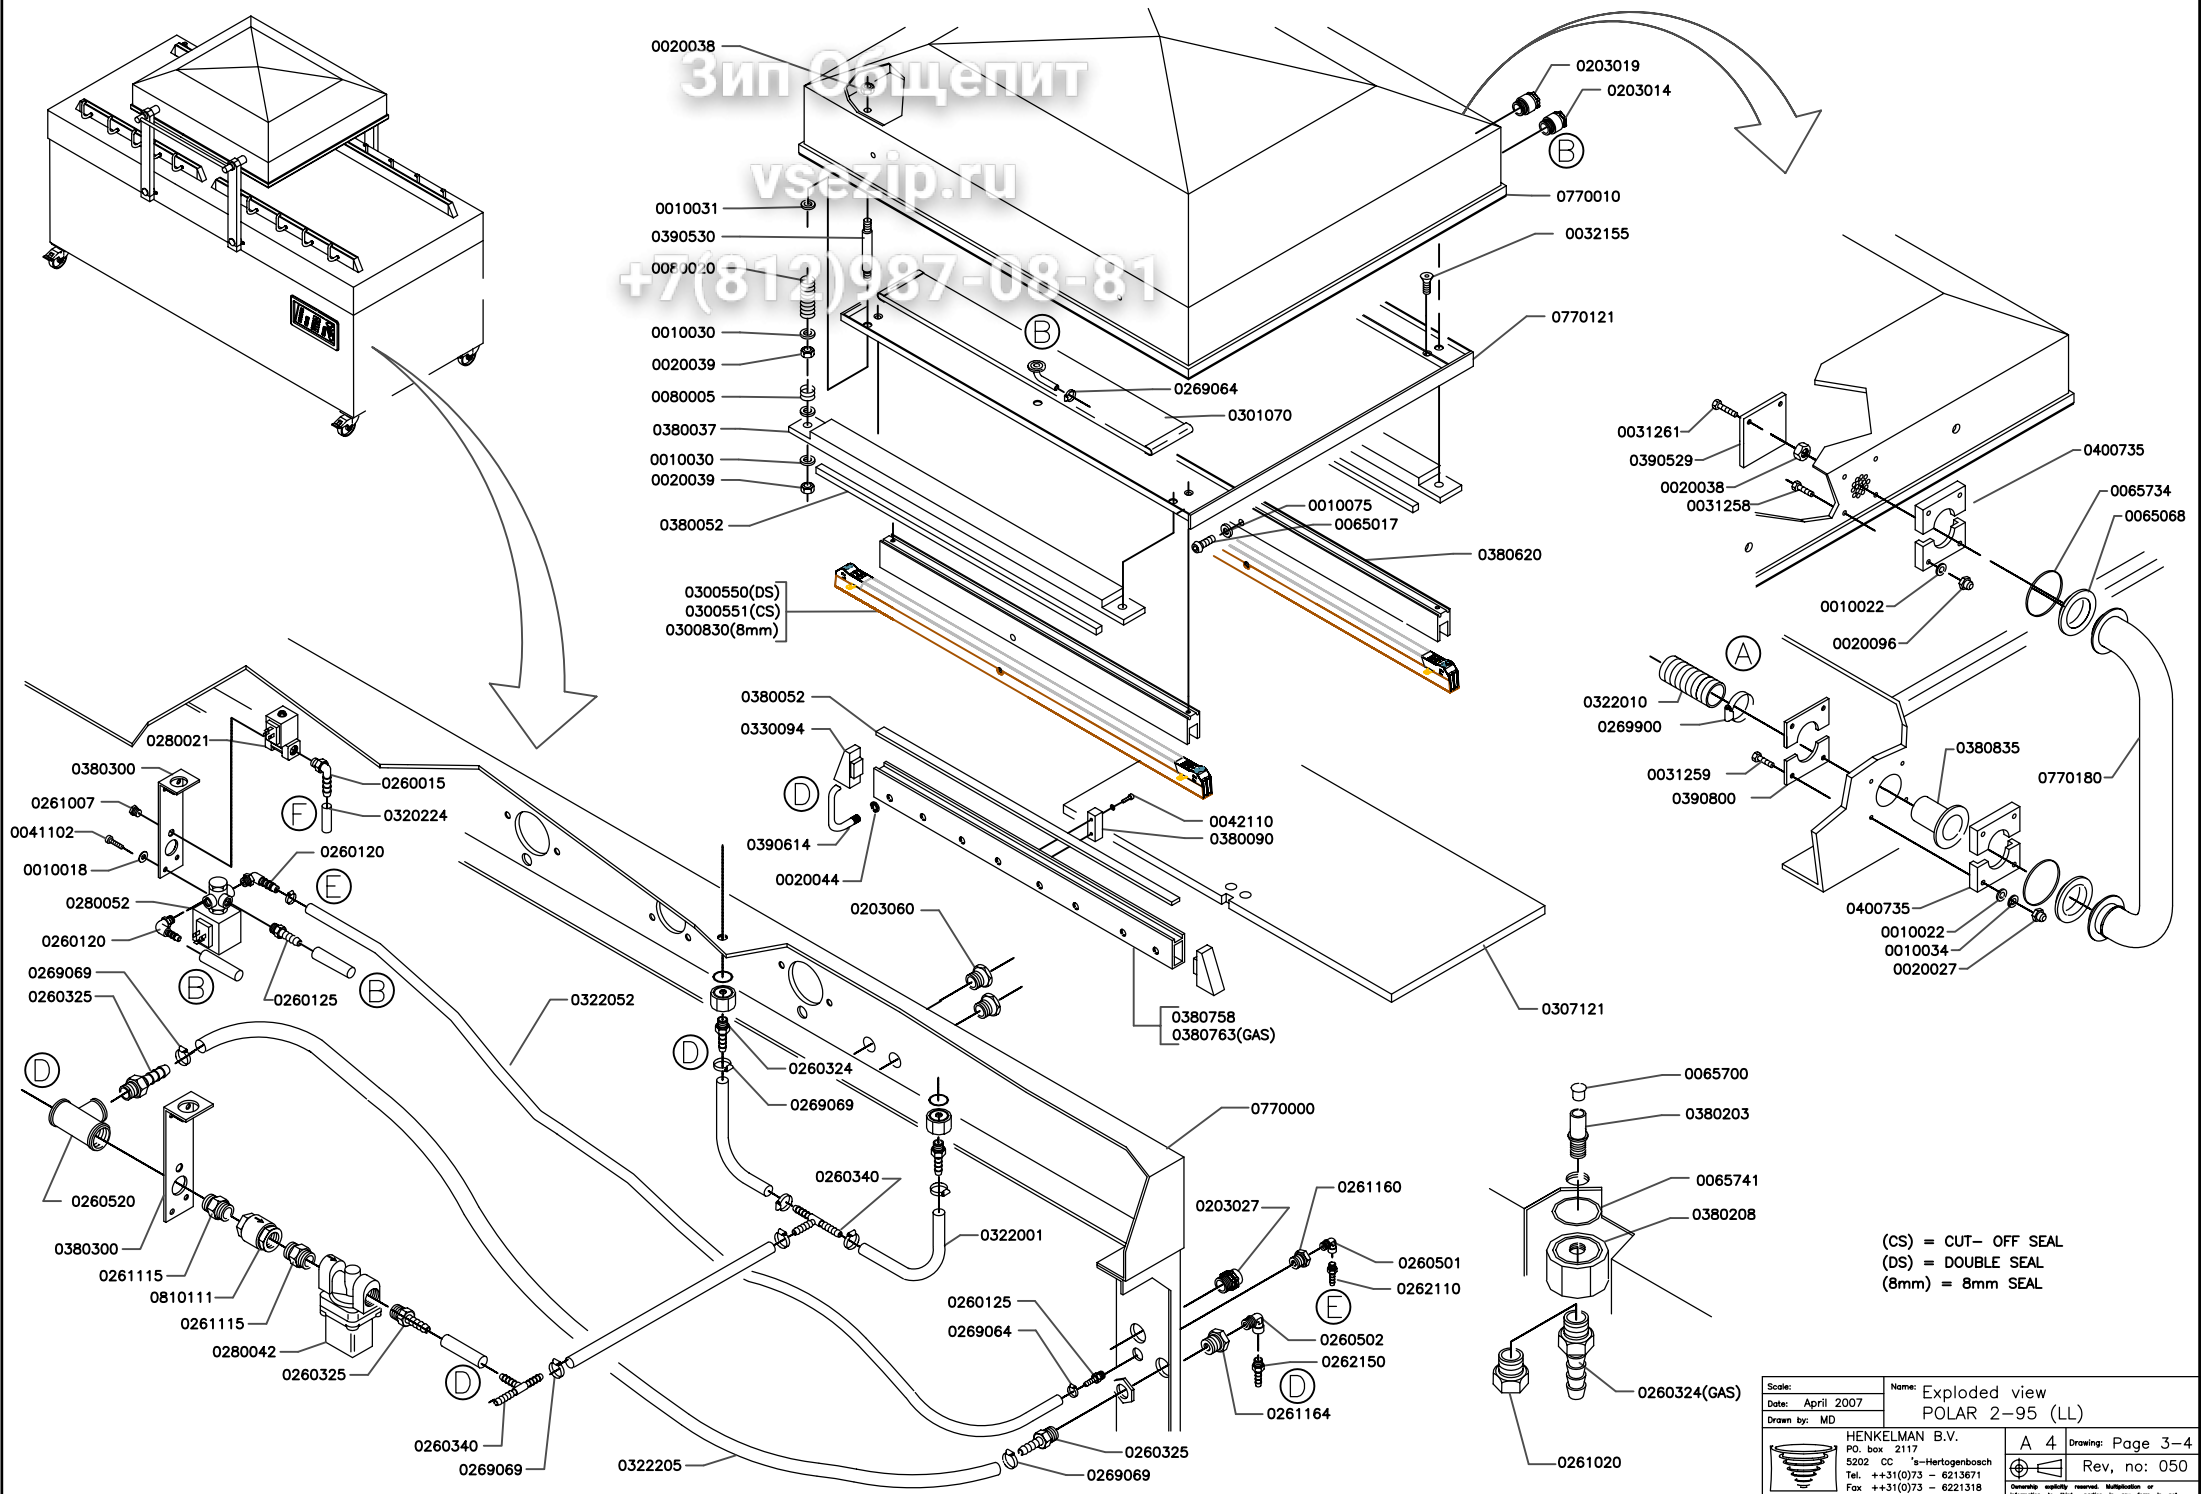

- 0061004
- 0380762
- 0010038
- 0380800
- 0065855
- 0065866
- 0065820
- 0050090
- 0900466
- 0380068
- 0900465
- 0010073
- 0041102
- 0010037
- 0010075
- 0031255
- 0900465

| | |
|--|---------------------|
| Scale: | Name: Exploded view |
| Date: June 2007 | POLAR 2-95 |
| Drawn by: MD | |
| HENKELMAN B.V. P.O. box 2117 5202 CC s-Hertogenbosch Tel. ++31(0)73 - 6213671 Fax ++31(0)73 - 6221318 The Netherlands | |
| A 4 | Drawing: Page 2-4 |
| Rev, no: 060 <small>Dimensionally correct. Modifications or alterations in third parties in any form is not permitted without written permission of the user.</small> | |

Зип Ордепит
 vsezip.ru
 +7(812)987-08-81

(CS) = CUT-OFF SEAL
 (DS) = DOUBLE SEAL
 (8mm) = 8mm SEAL

| | |
|---|---------------------|
| Scale: | Name: Exploded view |
| Date: April 2007 | POLAR 2-95 (LL) |
| Drawn by: MD | |
| HENKELMAN B.V. P.O. box 2117 5202 CC 's-Hertogenbosch Tel. ++31(0)73 - 6213671 Fax ++31(0)73 - 6221318 The Netherlands | |
| A 4 | Drawing: Page 3-4 |
| Rev. no: 050 | |

Зип Общепит

vsezip.ru

+7(812)987-08-81

(CS) = CUT-OFF SEAL
(DS) = DOUBLE SEAL
(8mm) = 8mm SEAL

| | |
|---|---------------------|
| Scale: | Name: Exploded view |
| Date: Jan 2009 | POLAR 2-95 (SS) |
| Drawn by: MD | |
| HENKELMAN B.V. P.O. box 2117 5202 CZ 't Hartogenbosch Tel. ++31(0)73 - 6213671 Fax ++31(0)73 - 6221318 The Netherlands | |
| A 4 | Drawing: Page 4-4 |
| | Rev. no: 020 |