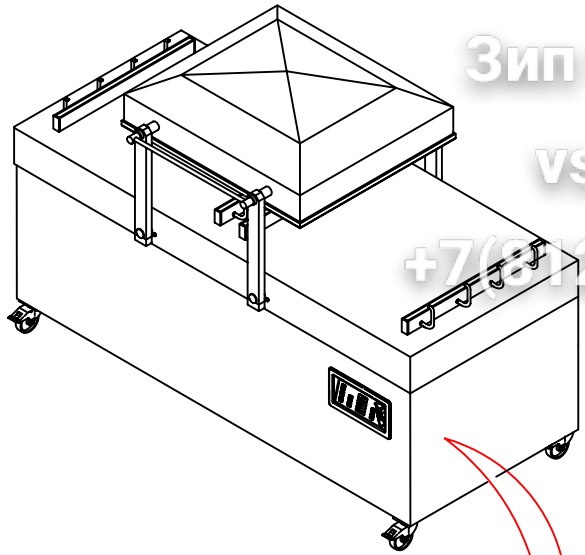

Зип Ордепит
 vsezip.ru
 +7(812)987-08-81

(CS) = CUT-OFF SEAL
 (DS) = DOUBLE SEAL
 (8mm) = 8mm SEAL

| | |
|---|---------------------|
| Scale: | Name: Exploded view |
| Date: April 2007 | POLAR 2-95 (LL) |
| Drawn by: MD | |
| HENKELMAN B.V. P.O. box 2117 5202 CC 's-Hertogenbosch Tel. ++31(0)73 - 6213671 Fax ++31(0)73 - 6221318 The Netherlands | |
| A 4 | Drawing: Page 3-4 |
| Rev. no: 050 | |

Зип Общепит

vsezip.ru

+7(812)987-08-81

(CS) = CUT-OFF SEAL
(DS) = DOUBLE SEAL
(8mm) = 8mm SEAL

| | |
|---|---------------------|
| Scale: | Name: Exploded view |
| Date: Jan 2009 | POLAR 2-95 (SS) |
| Drawn by: MD | |
| HENKELMAN B.V. P.O. box 2117 5202 CZ 't Hartogenbosch Tel. ++31(0)73 - 6213671 Fax ++31(0)73 - 6221318 The Netherlands | |
| A 4 | Drawing: Page 4-4 |
| | Rev. no: 020 |