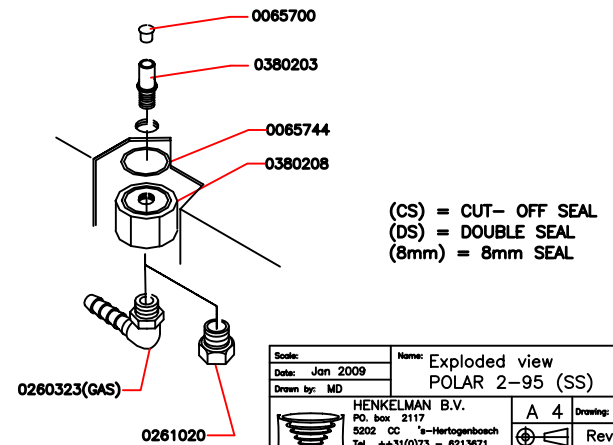

Зип Ордепит
 vsezip.ru
 +7(812)987-08-81

(CS) = CUT-OFF SEAL
 (DS) = DOUBLE SEAL
 (8mm) = 8mm SEAL

| | |
|---|---------------------|
| Scale: | Name: Exploded view |
| Date: April 2007 | POLAR 2-95 (LL) |
| Drawn by: MD | |
| HENKELMAN B.V. P.O. box 2117 5202 CC 's-Hertogenbosch Tel. ++31(0)73 - 6213671 Fax ++31(0)73 - 6221318 The Netherlands | |
| A 4 | Drawing: Page 3-4 |
| Rev. no: 050 | |

Зип Общепит

vsezip.ru

+7(812)987-08-81

(CS) = CUT-OFF SEAL
(DS) = DOUBLE SEAL
(8mm) = 8mm SEAL

| | |
|---|---------------------|
| Scale: | Name: Exploded view |
| Date: Jan 2009 | POLAR 2-95 (SS) |
| Drawn by: MD | |
| HENKELMAN B.V. P.O. box 2117 5202 CZ 't Hartogenbosch Tel. ++31(0)73 - 6213671 Fax ++31(0)73 - 6221318 The Netherlands | |
| A 4 | Drawing: Page 4-4 |
| | Rev. no: 020 |