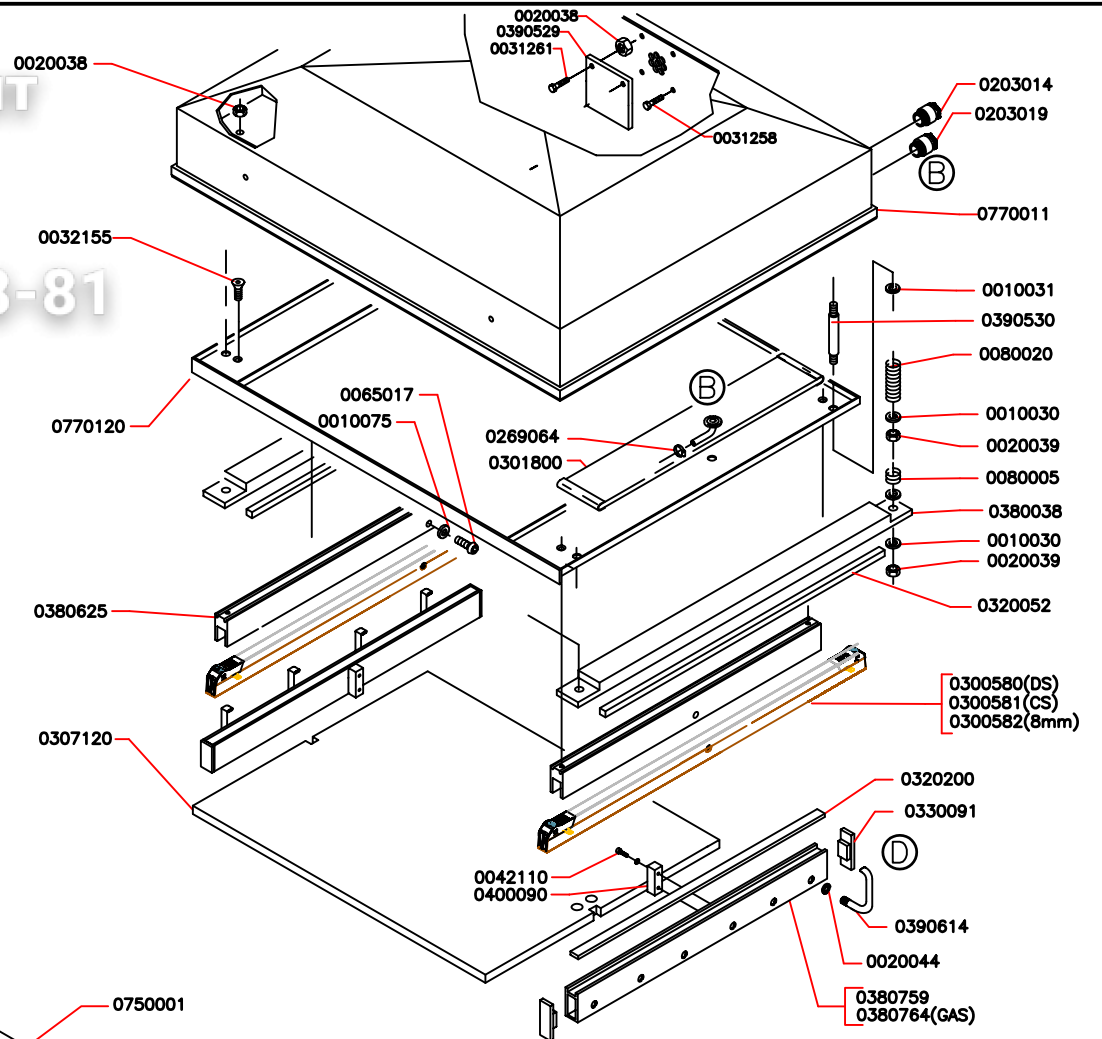

Зип Ордепит
 vsezip.ru
 +7(812)987-08-81

(CS) = CUT-OFF SEAL
 (DS) = DOUBLE SEAL
 (8mm) = 8mm SEAL

| | |
|---|---------------------|
| Scale: | Name: Exploded view |
| Date: April 2007 | POLAR 2-95 (LL) |
| Drawn by: MD | |
| HENKELMAN B.V. P.O. box 2117 5202 CC 's-Hertogenbosch Tel. ++31(0)73 - 6213671 Fax ++31(0)73 - 6221318 The Netherlands | |
| A 4 | Drawing: Page 3-4 |
| Rev. no: 050 | |

Зип Общепит

vsezip.ru

+7(812)987-08-81

(CS) = CUT-OFF SEAL
(DS) = DOUBLE SEAL
(8mm) = 8mm SEAL

| | |
|---|---------------------|
| Scale: | Name: Exploded view |
| Date: Jan 2009 | POLAR 2-95 (SS) |
| Drawn by: MD | |
| HENKELMAN B.V. P.O. box 2117 5202 CZ 't Hartogenbosch Tel. ++31(0)73 - 6213671 Fax ++31(0)73 - 6221318 The Netherlands | |
| A 4 | Drawing: Page 4-4 |
| | Rev. no: 020 |