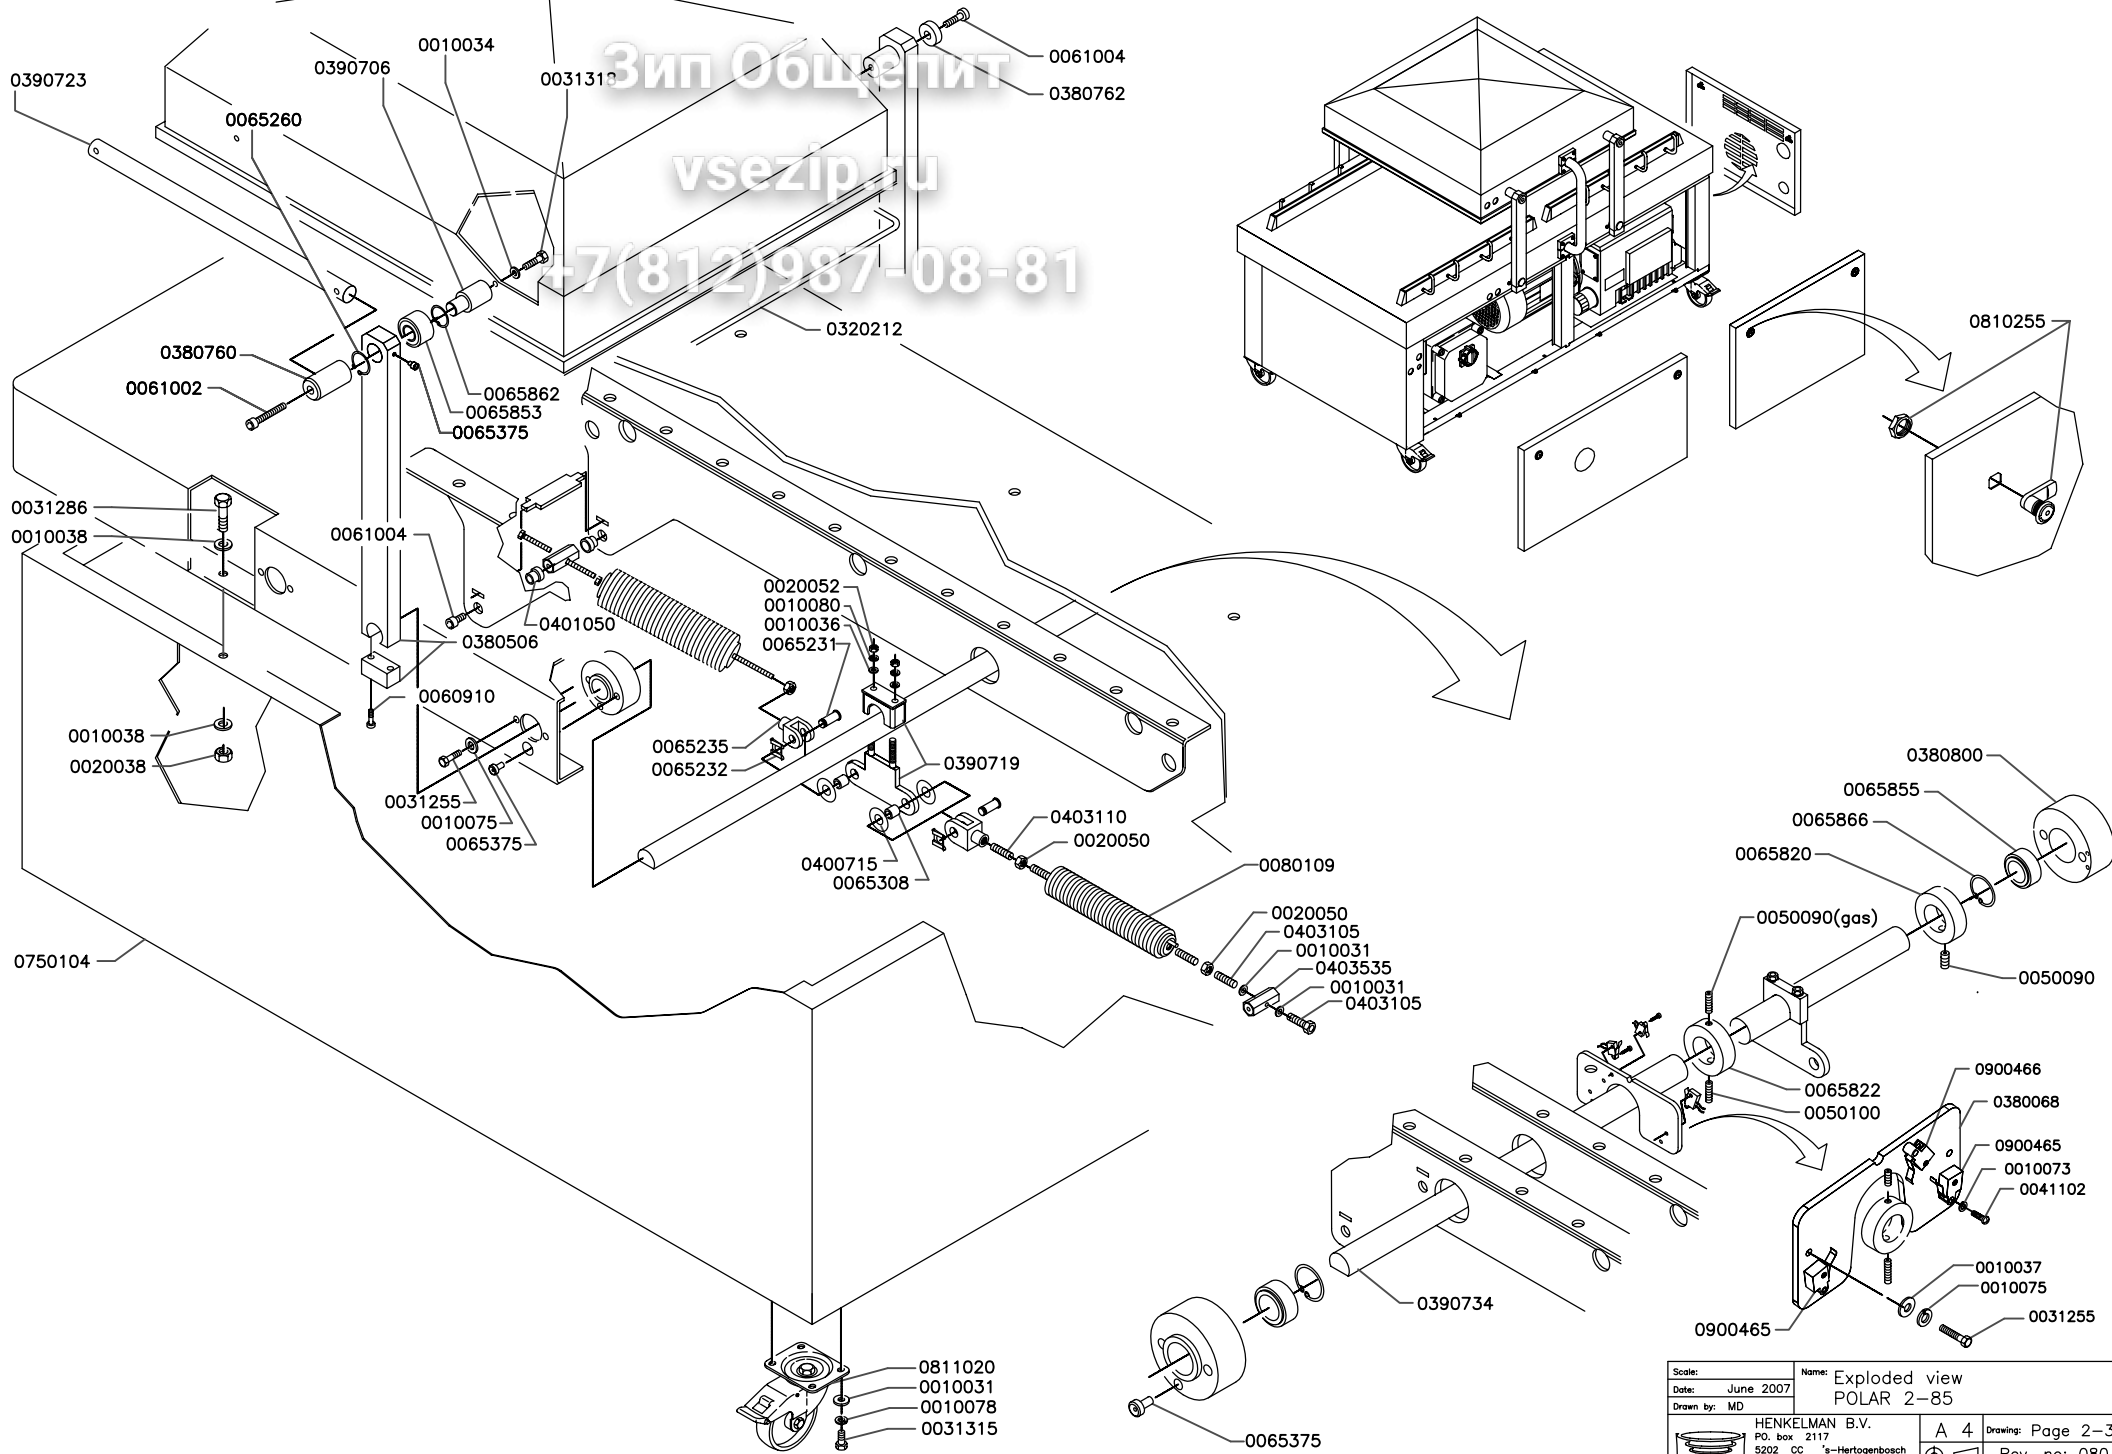

0435 70 20-240 / 300-415-350
 14 3 20 20 80 - - 0
 0435585(200/3+6-3-50/60)

Scale:	Name: Exploded view	
Date: Jan 2009	POLAR 2-85	
Drawn by: MD		
HENKELMAN B.V. P.O. box 2117 5202 CC 's-Hertogenbosch Tel. ++31(0)73 - 6213671 Fax ++31(0)73 - 6221318 The Netherlands		A 4 Drawing: Page 1-3 Rev, no: 070
<small>Ownership liability reserved. Manipulation or information in third parties is not permitted without written permission of the owner.</small>		

Зип Общепит
 vsezip.ru
 +7(812)987-08-81

Scale:	Name: Exploded view
Date: June 2007	POLAR 2-85
Drawn by: MD	
HENKELMAN B.V. P.O. box 2117 5202 CC s-Hertogenbosch Tel. ++31(0)73 - 6213671 Fax ++31(0)73 - 6221318 The Netherlands	A 4 Drawing: Page 2-3 Rev, no: 080

Зип Общепит

vsezip.ru

+7(812)937-08-81

(CS) = CUT-OFF SEAL
 (DS) = DOUBLE SEAL
 (8mm) = 8mm SEAL

Scale:	Name: Exploded view
Date: April 2007	POLAR 2-85
Drawn by: MD	
HENKELMAN B.V. P.O. box 2117 5202 CC 's-Hertogenbosch Tel. ++31(0)73 - 6213671 Fax ++31(0)73 - 6221318 The Netherlands	
A 4	Drawing: Page 3-3
Rev. no: 070	
Ownership explicitly reserved. Multiplication or information to third parties in any form is not permitted without written permission of the owner.	