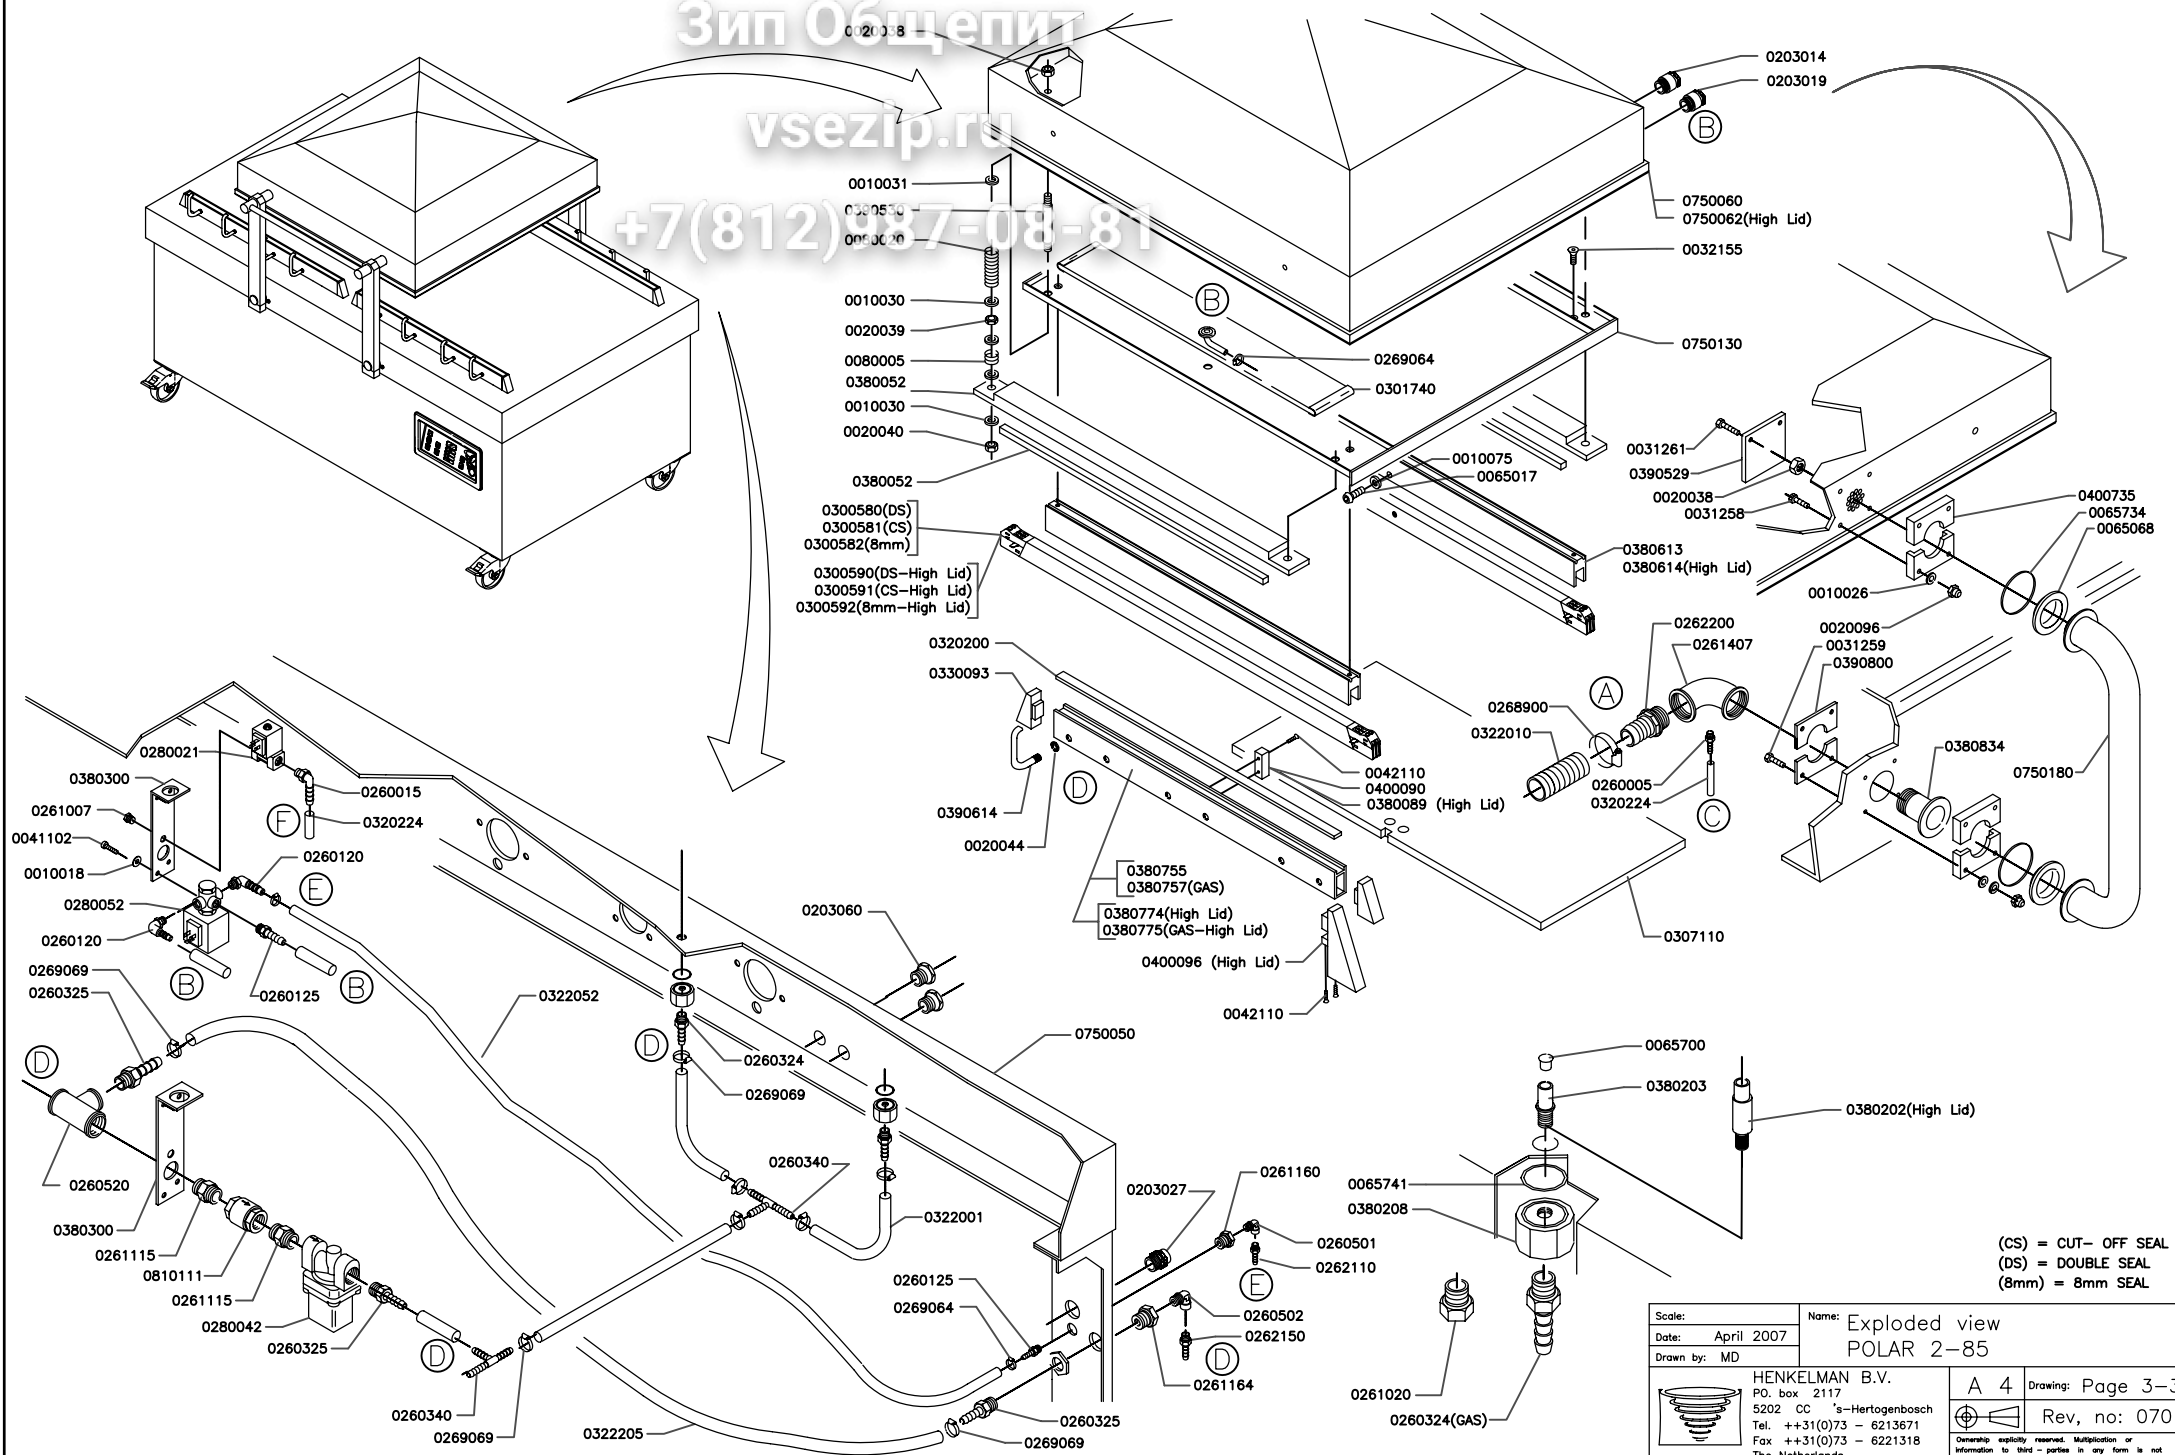

0435 70 20-240 / 300-415-350
 14 3 20 20 80 - - 0
 0435585(200/3+6-3-50/60)

Scale:	Name: Exploded view	
Date: Jan 2009	POLAR 2-85	
Drawn by: MD		
HENKELMAN B.V. P.O. box 2117 5202 CC 's-Hertogenbosch Tel. ++31(0)73 - 6213671 Fax ++31(0)73 - 6221318 The Netherlands		A 4 Drawing: Page 1-3 Rev, no: 070
<small>Ownership liability reserved. Manipulation or information in third parties is not permitted without written permission of the owner.</small>		

Зип Общепит
 vsezip.ru
 +7(812)987-08-81

Scale:	Name: Exploded view
Date: June 2007	POLAR 2-85
Drawn by: MD	
HENKELMAN B.V. P.O. box 2117 5202 CC s-Hertogenbosch Tel. ++31(0)73 - 6213671 Fax ++31(0)73 - 6221318 The Netherlands	A 4 Drawing: Page 2-3 Rev, no: 080

Зип Общепит

vsezip.ru

+7(812)937-08-81

(CS) = CUT-OFF SEAL
 (DS) = DOUBLE SEAL
 (8mm) = 8mm SEAL

Scale:	Name: Exploded view
Date: April 2007	POLAR 2-85
Drawn by: MD	
HENKELMAN B.V. P.O. box 2117 5202 CC 's-Hertogenbosch Tel. ++31(0)73 - 6213671 Fax ++31(0)73 - 6221318 The Netherlands	
A 4	Drawing: Page 3-3
Rev. no: 070	
Ownership explicitly reserved. Multiplication or information to third parties in any form is not permitted without written permission of the owner.	