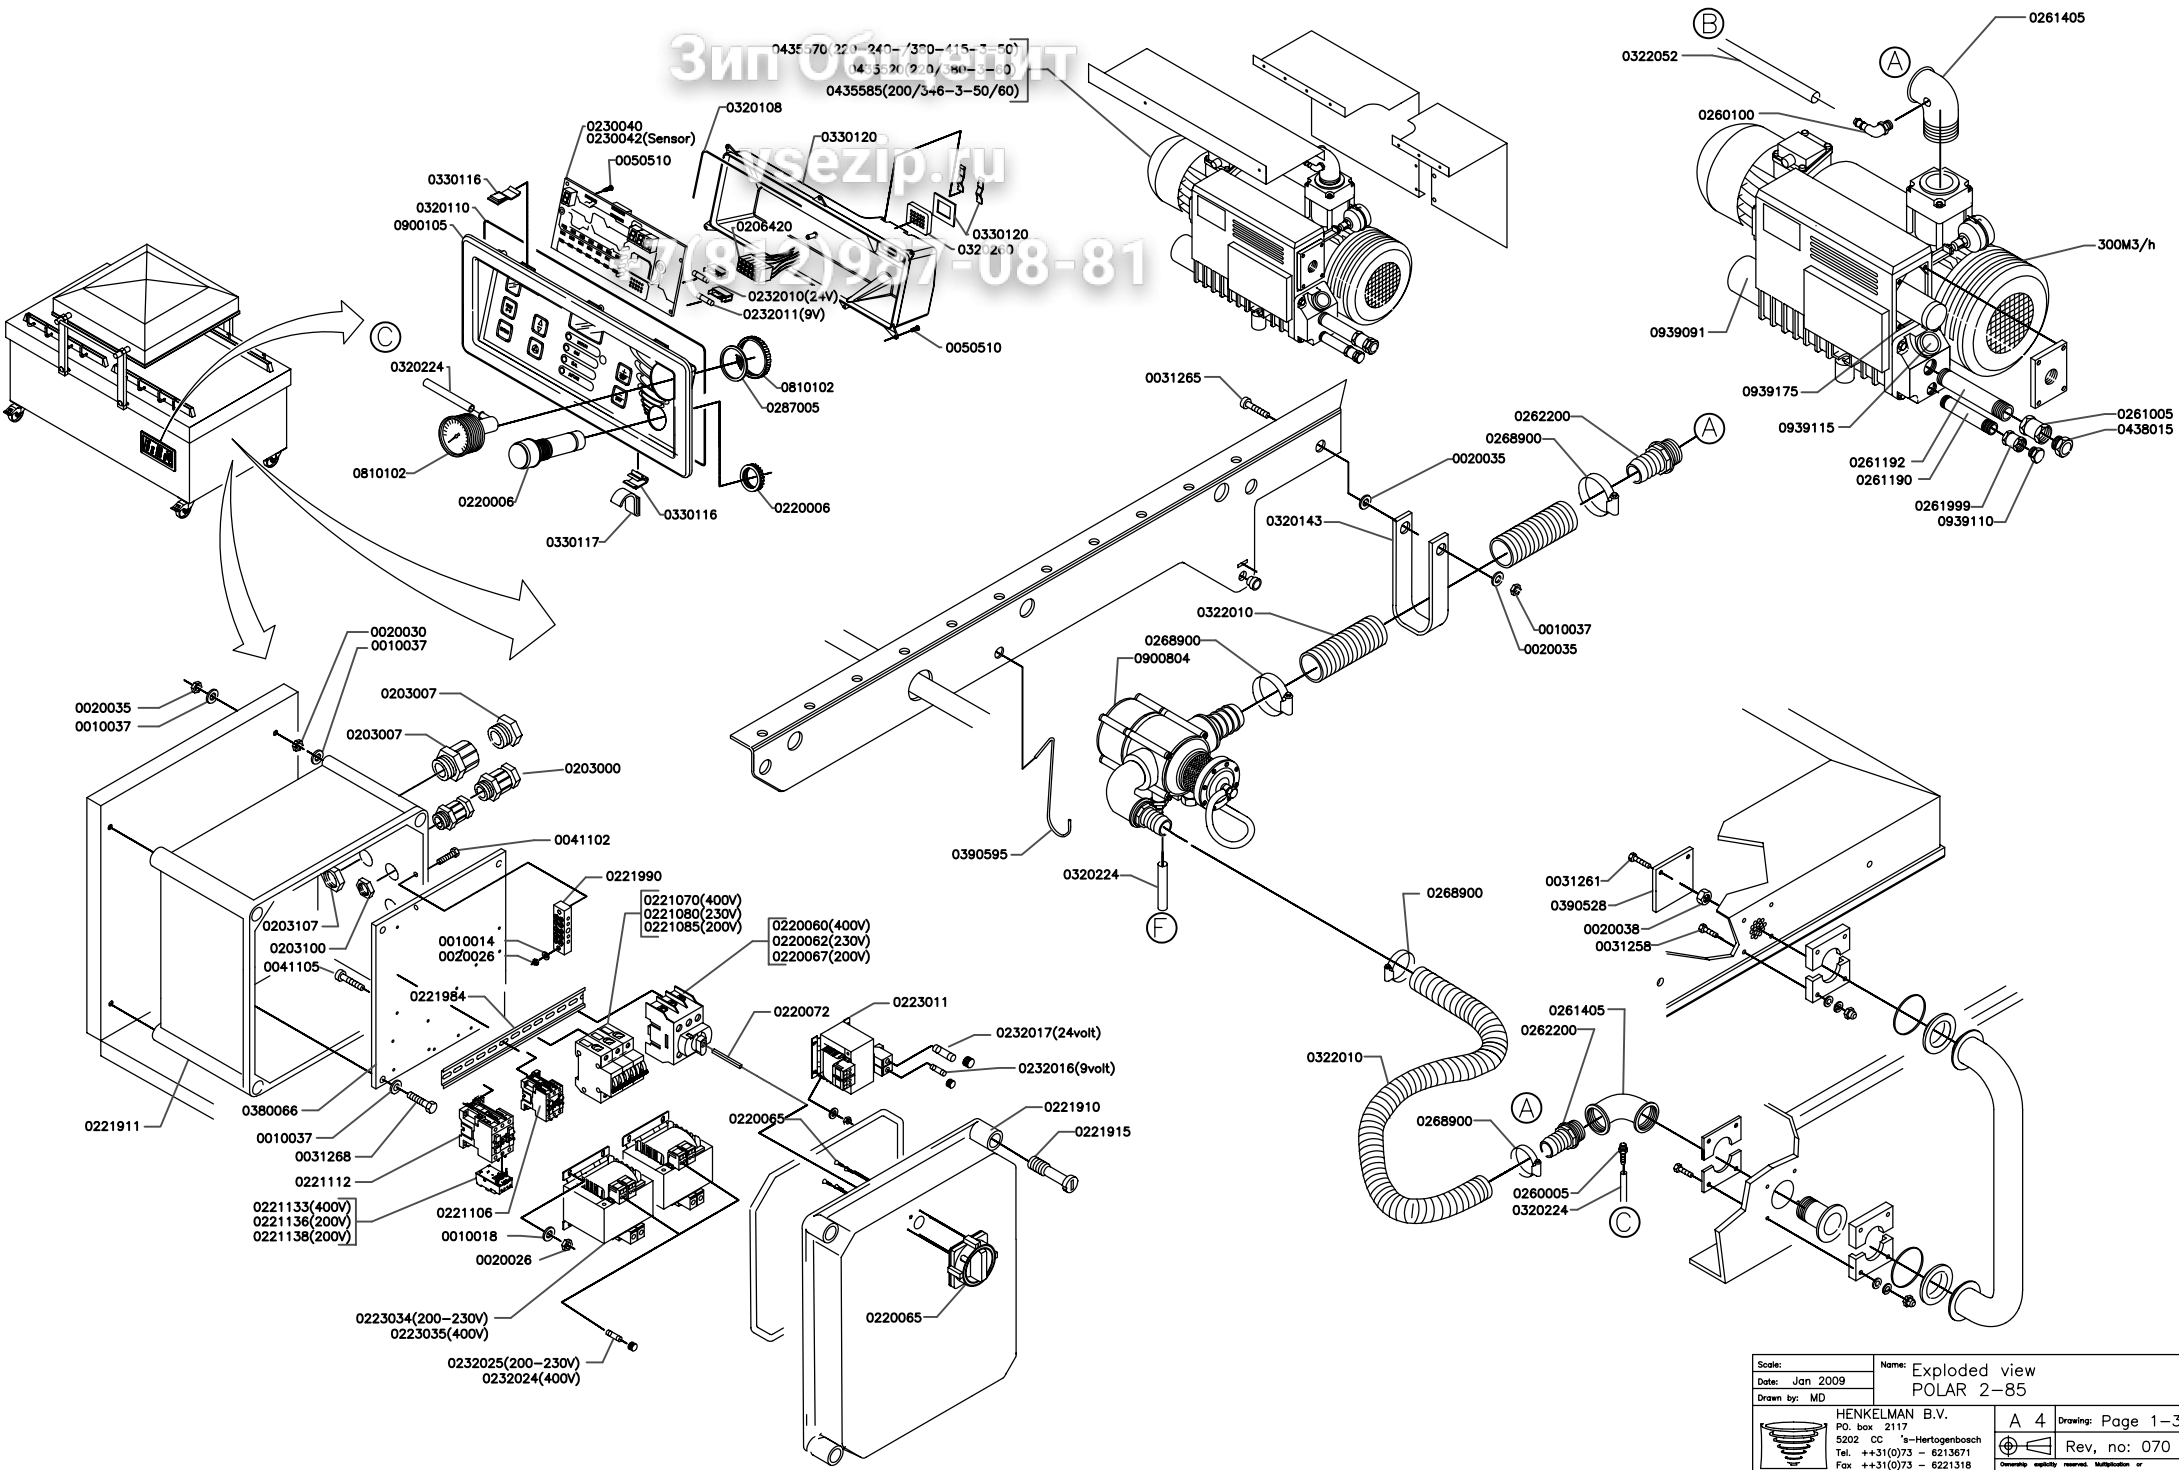

0435 70 20-240 / 300-415-350
 14 3 20 20 80 - - 0
 0435585(200/3+6-3-50/60)

Scale:	Name: Exploded view	
Date: Jan 2009	POLAR 2-85	
Drawn by: MD		
HENKELMAN B.V. P.O. box 2117 5202 CC 's-Hertogenbosch Tel. ++31(0)73 - 6213671 Fax ++31(0)73 - 6221318 The Netherlands		A 4 Drawing: Page 1-3 Rev, no: 070
<small>Ownership liability reserved. Manipulation or information in third parties is not permitted without written permission of the owner.</small>		

Зип Общепит
 vsezip.ru
 +7(812)987-08-81

Scale:	Name: Exploded view
Date: June 2007	POLAR 2-85
Drawn by: MD	
HENKELMAN B.V. P.O. box 2117 5202 CC s-Hertogenbosch Tel. ++31(0)73 - 6213671 Fax ++31(0)73 - 6221318 The Netherlands	A 4 Drawing: Page 2-3 Rev, no: 080

Зип Общепит

vsezip.ru

+7(812)937-08-81

(CS) = CUT-OFF SEAL
 (DS) = DOUBLE SEAL
 (8mm) = 8mm SEAL

Scale:	Name: Exploded view
Date: April 2007	POLAR 2-85
Drawn by: MD	
HENKELMAN B.V. P.O. box 2117 5202 CC 's-Hertogenbosch Tel. ++31(0)73 - 6213671 Fax ++31(0)73 - 6221318 The Netherlands	
A 4	Drawing: Page 3-3
Rev. no: 070	
Ownership explicitly reserved. Multiplication or information to third parties in any form is not permitted without written permission of the owner.	