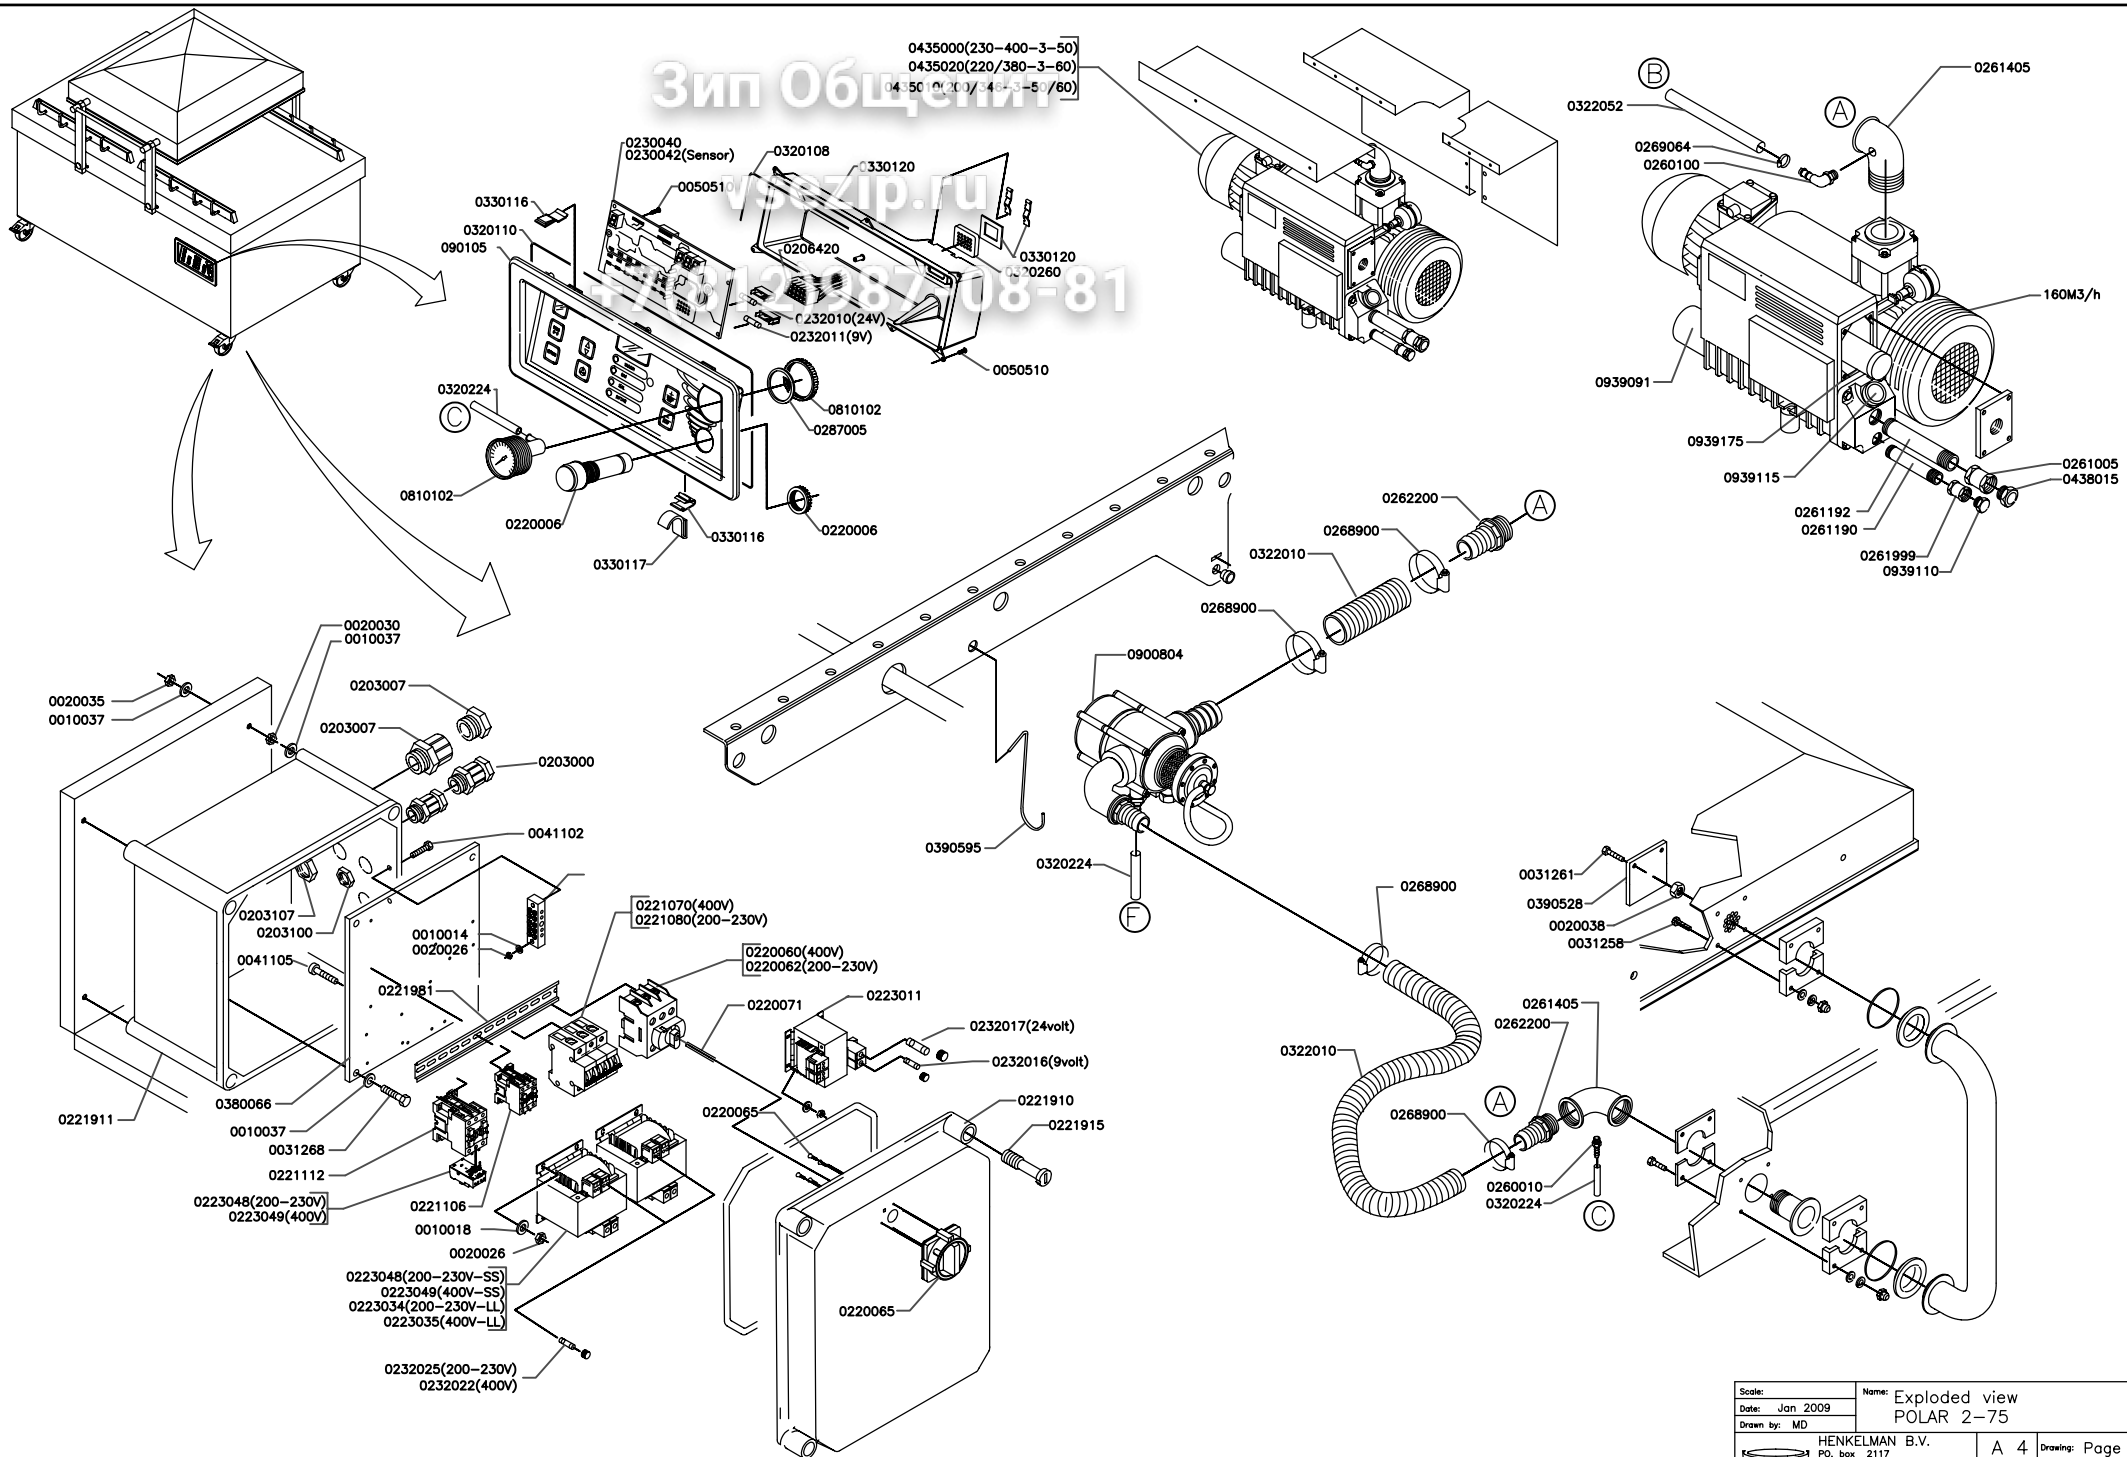

Зип Обществу

0435000(230-400-3-50)
0435020(220/380-3-60)
0435040(220/400-3-5/60)

Scale:	Name:	HENKELMAN B.V. P.O. box 2117 5202 CC 's-Hertogenbosch Tel. ++31(0)73 - 6213671 Fax ++31(0)73 - 6221318 The Netherlands	A 4 Drawing: Page 1-4 Rev. no: 060
Date: Jan 2009	Exploded view POLAR 2-75		
Drawn by: MD