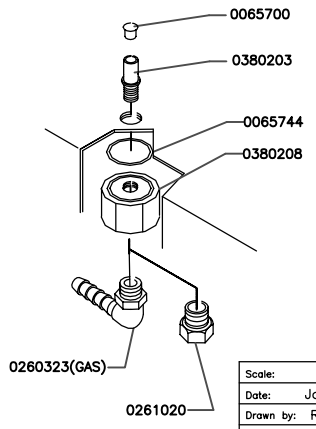

Disassembly, copying, reproduction, translation or
distribution in any form is not
permitted without written permission of the owner.

Зип Общепит
 vsezip.ru
 +7(812)987-08-81

Scale:	Name: Exploded view
Date: June 2007	POLAR 2-75
Drawn by: MD	
HENKELMAN B.V. P.O. box 2117 5202 CC s-Hertogenbosch Tel. ++31(0)73 - 6213671 Fax ++31(0)73 - 6221318 The Netherlands	
A 4	Drawing: Page 2-4 Rev, no: 070

Зип Овщепит
 vsezip.ru
 +7(812) 987-03-81

Scale:	Name: Exploded view
Date: April 2007	POLAR 2-75 (SS)
Drawn by: MD	
HENKELMAN B.V. P.O. box 2117 5202 CC 's-Hertogenbosch Tel. ++31(0)73 - 6213671 Fax ++31(0)73 - 6221318 The Netherlands	
A 4	Drawing: Page 3-4
Rev. no: 060 <small>Ownership explicitly reserved. Multiplication or information to third parties in any form is not permitted without written permission of the owner.</small>	

Зип Общепит
vsezip.ru

+7(812)987-08-81

(CS) = CUT-OFF SEAL
(DS) = DOUBLE SEAL
(8mm) = 8mm SEAL

Scale:	Name: Exploded view
Date: Jan 2009	POLAR 2-75 (LL)
Drawn by: RVD	
HENKELMAN B.V. P.O. box 2117 5202 CC 's-Hertogenbosch Tel. ++31(0)73 - 6213671 Fax ++31(0)73 - 6221318 The Netherlands	
A 4	Drawing: Page 4-4
Rev. no:	
Ownership explicitly reserved. Multiplication or information to third parties in any form is not permitted without written permission of the owner.	