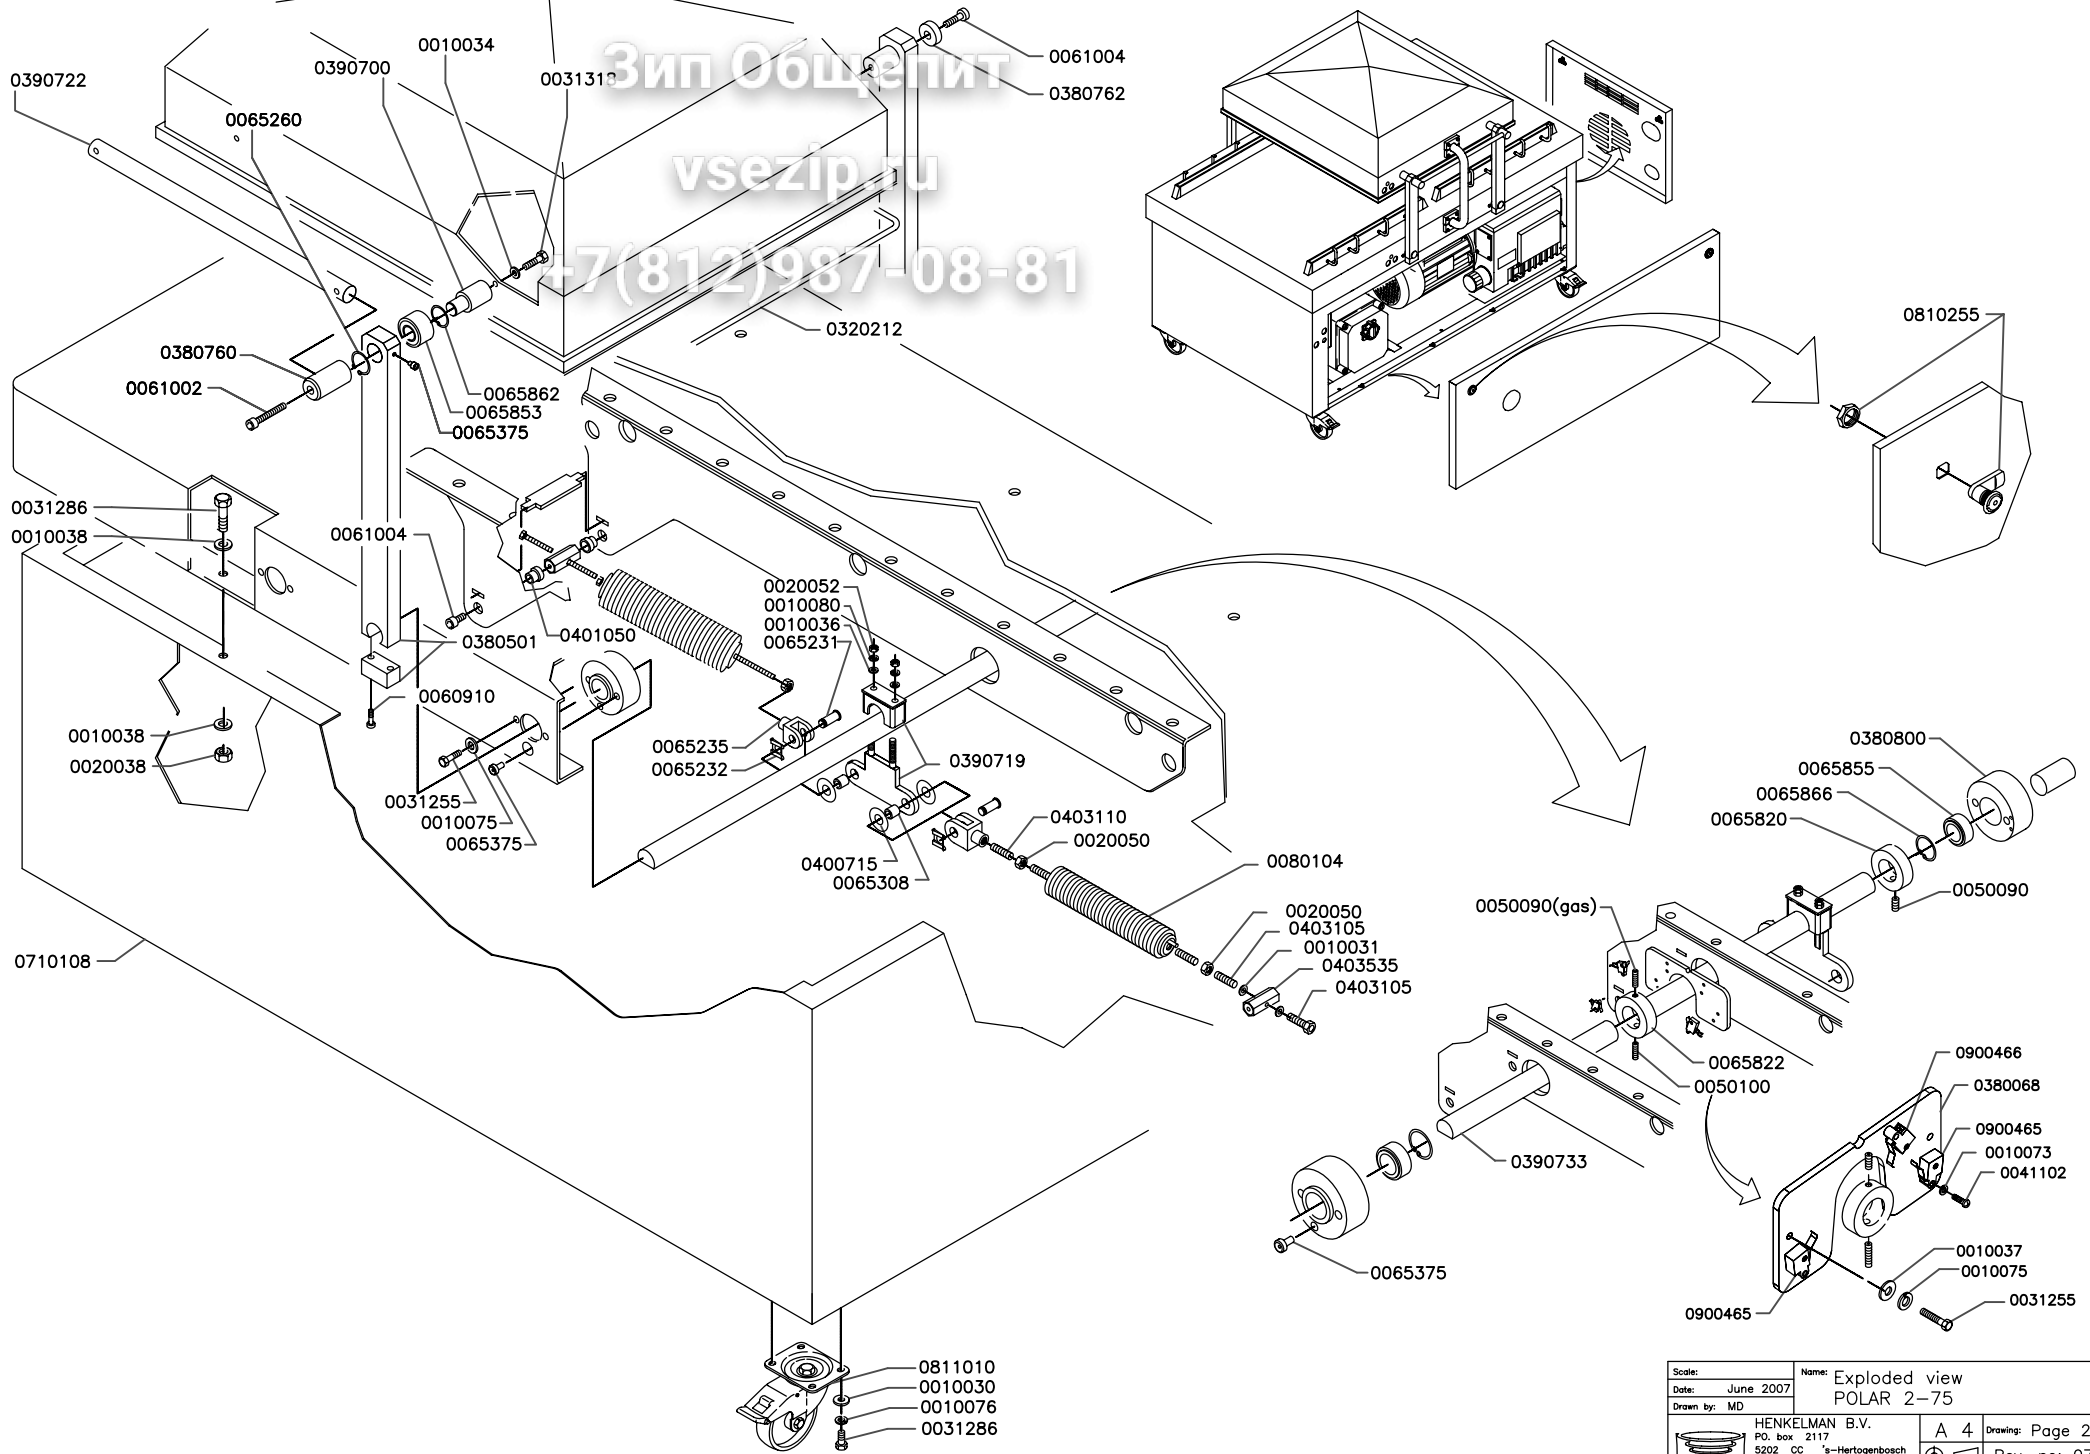

Disassembly, copying, reproduction, translation or
distribution in any form is not
permitted without written permission of the owner.

Зип Общепит
 vsezip.ru
 +7(812)987-08-81

Scale:	Name: Exploded view
Date: June 2007	POLAR 2-75
Drawn by: MD	
HENKELMAN B.V. P.O. box 2117 5202 CC s-Hertogenbosch Tel. ++31(0)73 - 6213671 Fax ++31(0)73 - 6221318 The Netherlands	
A 4	Drawing: Page 2-4 Rev, no: 070

Зип Овщепит
 vsezip.ru
 +7(812) 987-03-81

Scale:	Name: Exploded view
Date: April 2007	POLAR 2-75 (SS)
Drawn by: MD	
HENKELMAN B.V. P.O. box 2117 5202 CC 's-Hertogenbosch Tel. ++31(0)73 - 6213671 Fax ++31(0)73 - 6221318 The Netherlands	
A 4	Drawing: Page 3-4
Rev. no: 060 <small>Ownership explicitly reserved. Multiplication or information to third parties in any form is not permitted without written permission of the owner.</small>	

Зип Общепит
vsezip.ru

+7(812)987-08-81

(CS) = CUT-OFF SEAL
(DS) = DOUBLE SEAL
(8mm) = 8mm SEAL

Scale:	Name: Exploded view
Date: Jan 2009	POLAR 2-75 (LL)
Drawn by: RVD	
HENKELMAN B.V. P.O. box 2117 5202 CC 's-Hertogenbosch Tel. ++31(0)73 - 6213671 Fax ++31(0)73 - 6221318 The Netherlands	
A 4	Drawing: Page 4-4
Rev. no:	
Ownership explicitly reserved. Multiplication or information to third parties in any form is not permitted without written permission of the owner.	