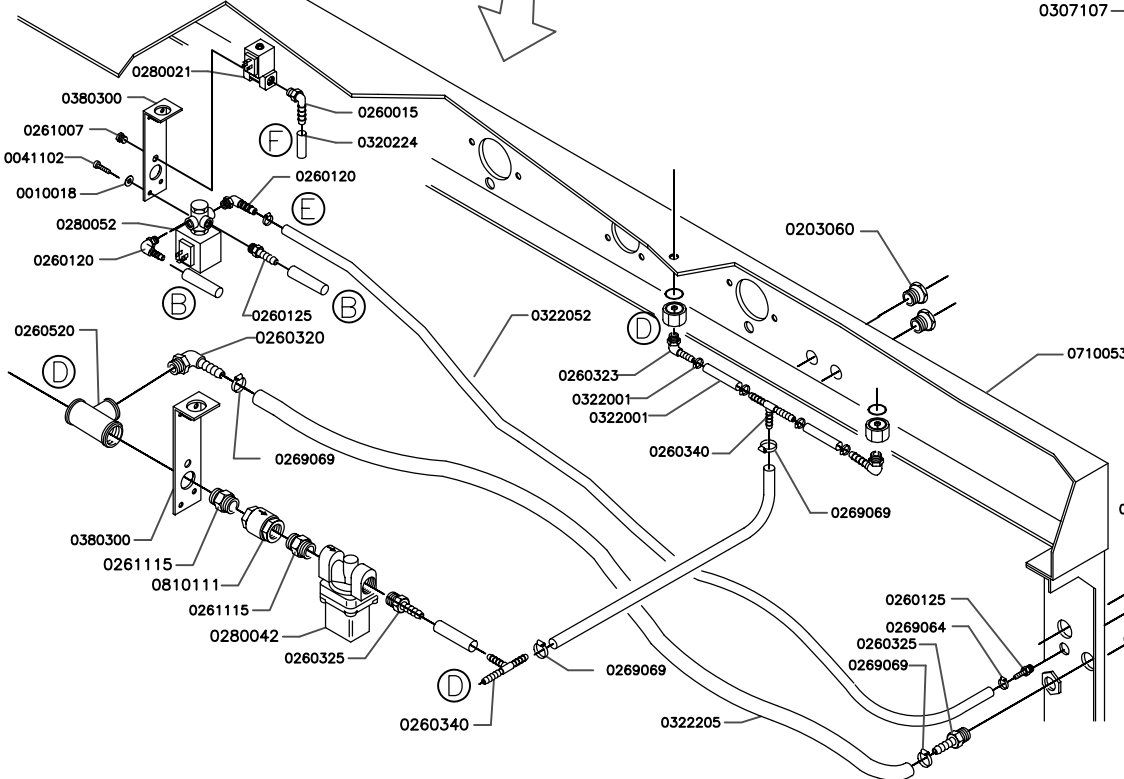

Disassembly, copying, reproduction, translation or
distribution in any form is not
permitted without written permission of the owner.

Зип Общепит
 vsezip.ru
 +7(812)987-08-81

Scale:	Name: Exploded view
Date: June 2007	POLAR 2-75
Drawn by: MD	
HENKELMAN B.V. P.O. box 2117 5202 CC s-Hertogenbosch Tel. ++31(0)73 - 6213671 Fax ++31(0)73 - 6221318 The Netherlands	
A 4	Drawing: Page 2-4 Rev, no: 070

Зип Овщепит
 vsezip.ru
 +7(812) 987-03-81

Scale:	Name: Exploded view
Date: April 2007	POLAR 2-75 (SS)
Drawn by: MD	
HENKELMAN B.V. P.O. box 2117 5202 CC 's-Hertogenbosch Tel. ++31(0)73 - 6213671 Fax ++31(0)73 - 6221318 The Netherlands	
A 4	Drawing: Page 3-4
Rev. no: 060 <small>Ownership explicitly reserved. Multiplication or information to third parties in any form is not permitted without written permission of the owner.</small>	

Зип Общепит
vsezip.ru

+7(812)987-08-81

(CS) = CUT-OFF SEAL
(DS) = DOUBLE SEAL
(8mm) = 8mm SEAL

Scale:	Name: Exploded view
Date: Jan 2009	POLAR 2-75 (LL)
Drawn by: RVD	
HENKELMAN B.V. P.O. box 2117 5202 CC 's-Hertogenbosch Tel. ++31(0)73 - 6213671 Fax ++31(0)73 - 6221318 The Netherlands	
A 4	Drawing: Page 4-4
Rev. no:	
Ownership explicitly reserved. Multiplication or information to third parties in any form is not permitted without written permission of the owner.	