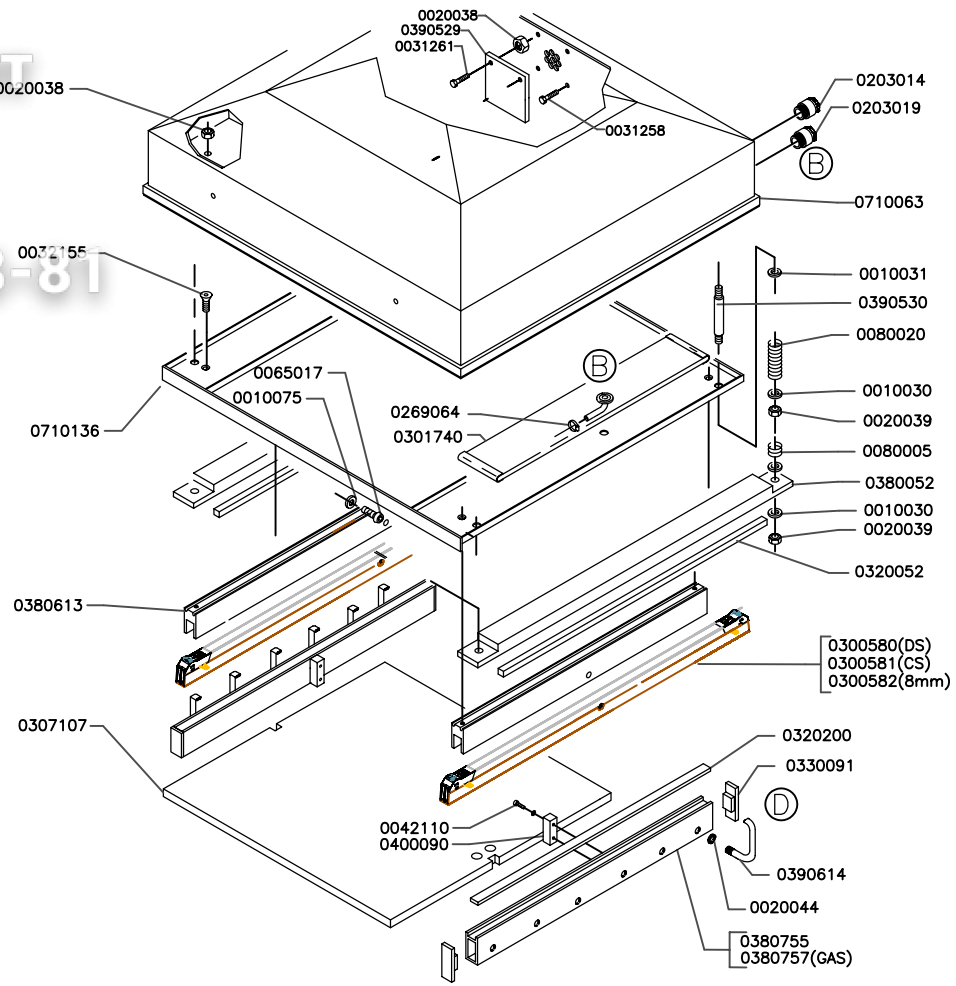

Disassembly, copying, reproduction, translation or
distribution in any form is not
permitted without written permission of the owner.

Зип Общепит
 vsezip.ru
 +7(812)987-08-81

Scale:	Name: Exploded view
Date: June 2007	POLAR 2-75
Drawn by: MD	
HENKELMAN B.V. P.O. box 2117 5202 CC s-Hertogenbosch Tel. ++31(0)73 - 6213671 Fax ++31(0)73 - 6221318 The Netherlands	
A 4	Drawing: Page 2-4 Rev, no: 070

Зип Овщепит
 vsezip.ru
 +7(812) 987-03-81

Scale:	Name: Exploded view
Date: April 2007	POLAR 2-75 (SS)
Drawn by: MD	
HENKELMAN B.V. P.O. box 2117 5202 CC 's-Hertogenbosch Tel. ++31(0)73 - 6213671 Fax ++31(0)73 - 6221318 The Netherlands	
A 4	Drawing: Page 3-4
Rev. no: 060 <small>Ownership explicitly reserved. Multiplication or information to third parties in any form is not permitted without written permission of the owner.</small>	

Зип Общепит
vsezip.ru

+7(812)987-08-81

(CS) = CUT-OFF SEAL
(DS) = DOUBLE SEAL
(8mm) = 8mm SEAL

Scale:	Name: Exploded view
Date: Jan 2009	POLAR 2-75 (LL)
Drawn by: RVD	
HENKELMAN B.V. P.O. box 2117 5202 CC 's-Hertogenbosch Tel. ++31(0)73 - 6213671 Fax ++31(0)73 - 6221318 The Netherlands	
A 4	Drawing: Page 4-4
Rev. no:	
Ownership explicitly reserved. Multiplication or information to third parties in any form is not permitted without written permission of the owner.	