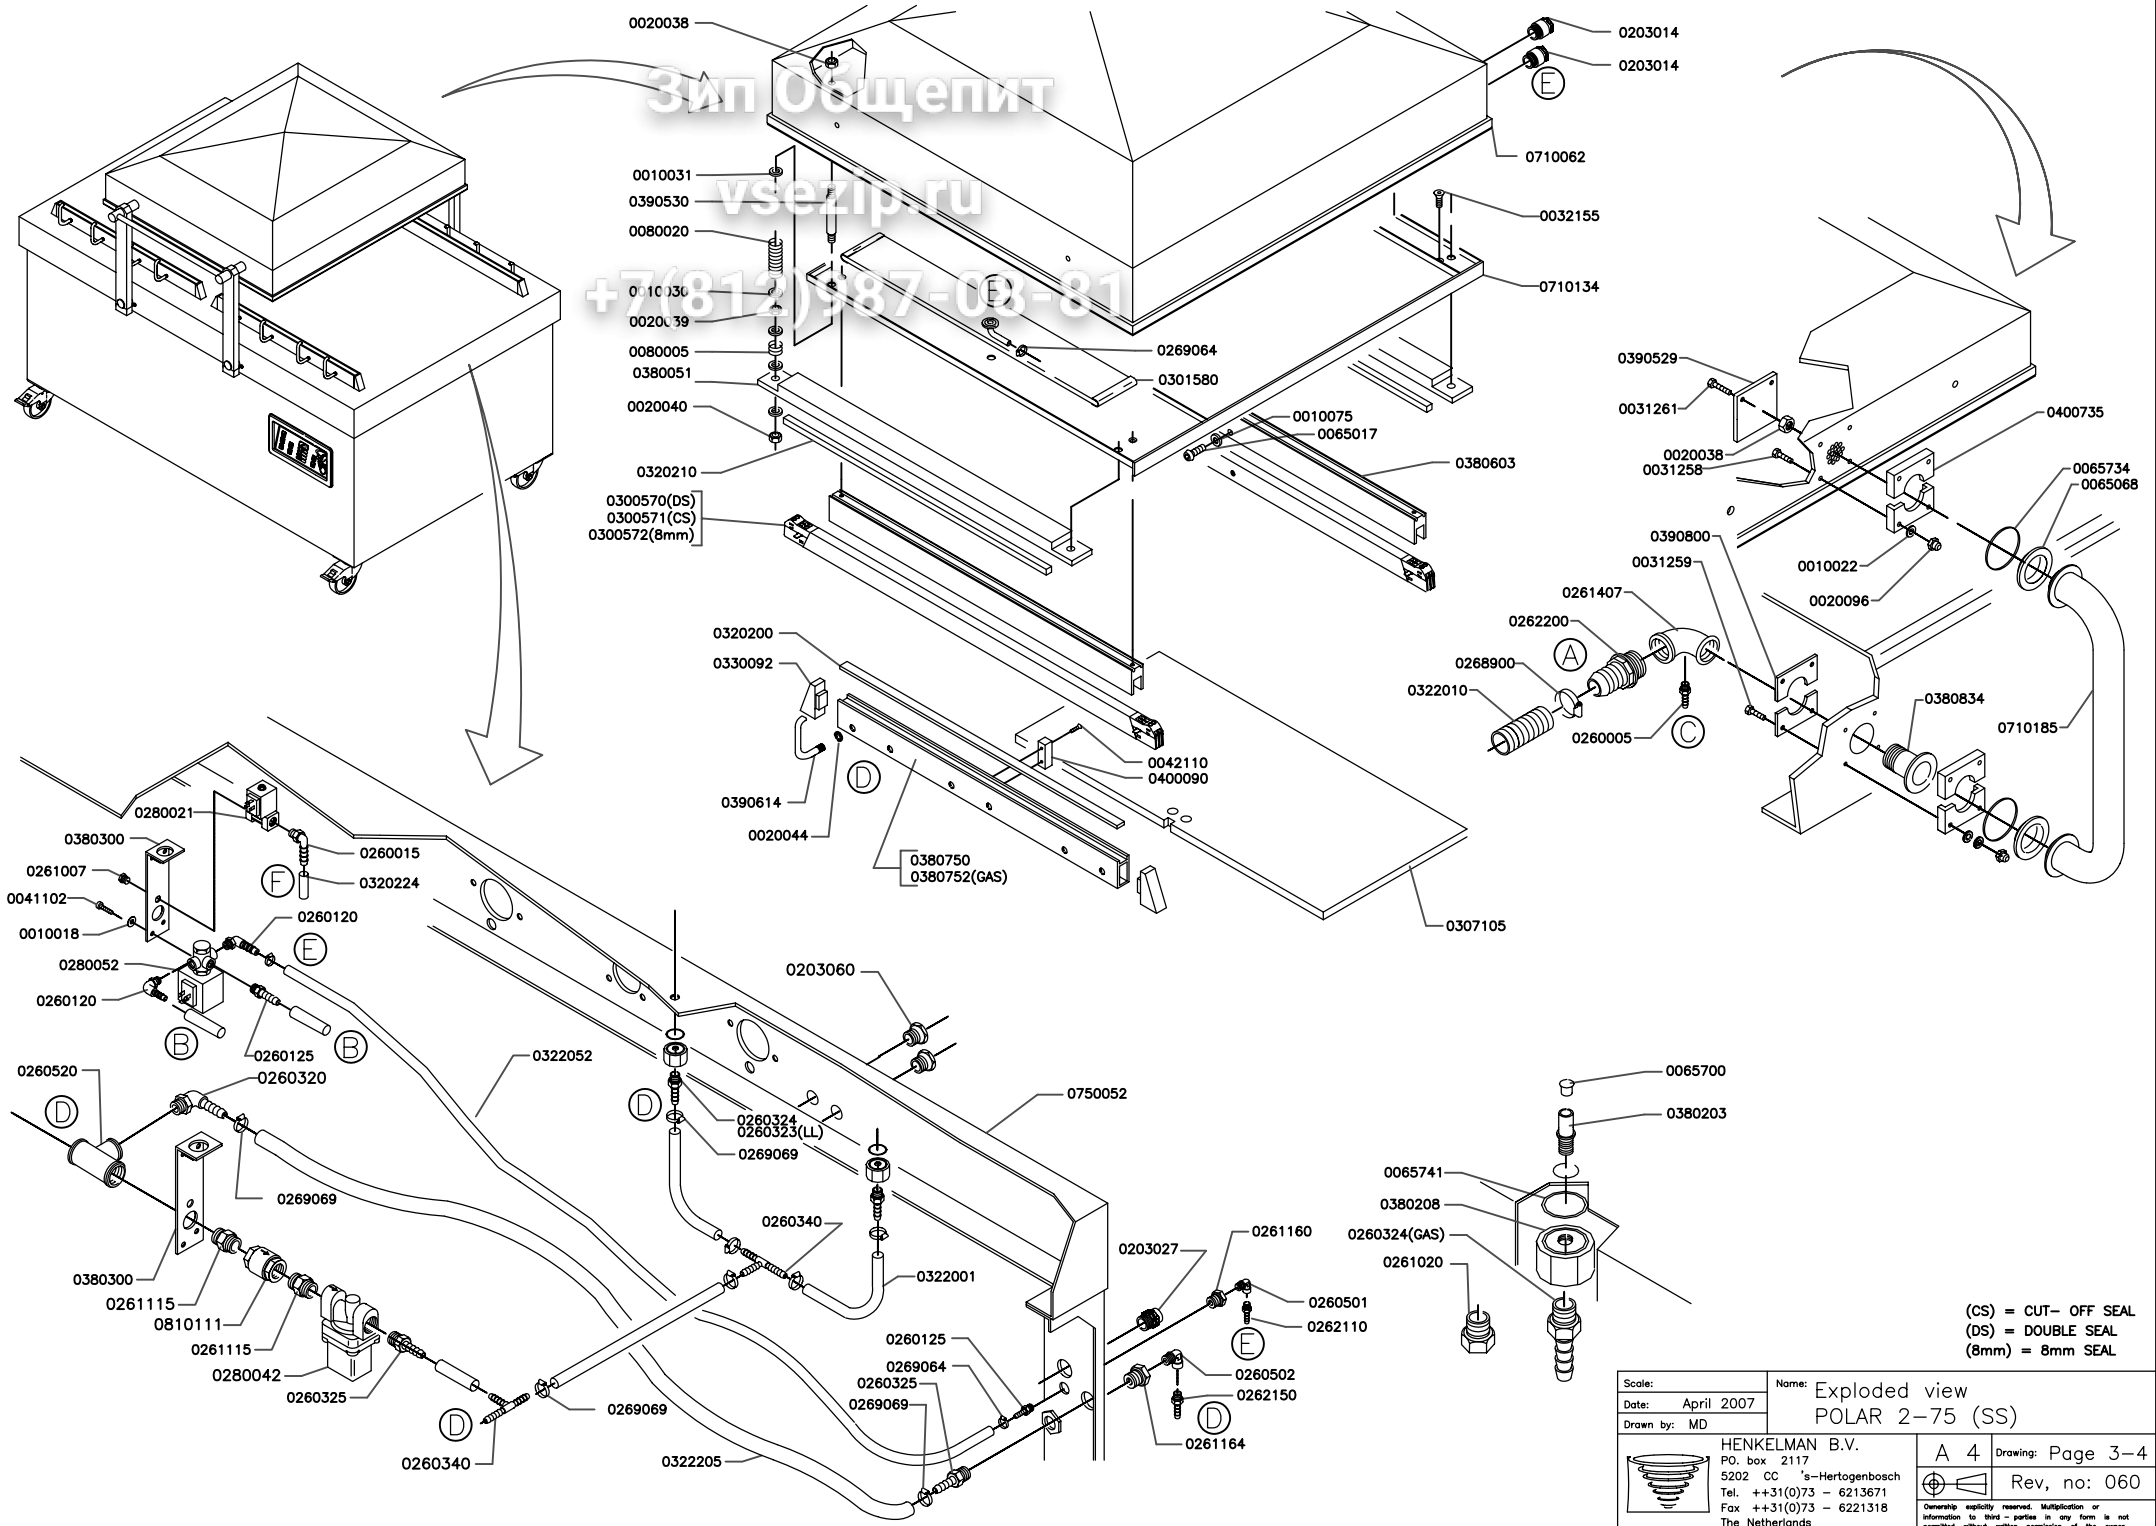

Disassembly, copying, reproduction, translation or
distribution in any form is not
permitted without written permission of the owner.

Зип Общепит
 vsezip.ru
 +7(812)987-08-81

Scale:	Name: Exploded view
Date: June 2007	POLAR 2-75
Drawn by: MD	
HENKELMAN B.V. P.O. box 2117 5202 CC s-Hertogenbosch Tel. ++31(0)73 - 6213671 Fax ++31(0)73 - 6221318 The Netherlands	
A 4	Drawing: Page 2-4 Rev, no: 070

Зип Овщепит
 vsezip.ru
 +7(812) 987-03-81

Scale:	Name: Exploded view
Date: April 2007	POLAR 2-75 (SS)
Drawn by: MD	
HENKELMAN B.V. P.O. box 2117 5202 CC 's-Hertogenbosch Tel. ++31(0)73 - 6213671 Fax ++31(0)73 - 6221318 The Netherlands	
A 4	Drawing: Page 3-4
Rev. no: 060 <small>Ownership explicitly reserved. Multiplication or information to third parties in any form is not permitted without written permission of the owner.</small>	

Зип Общепит
vsezip.ru

+7(812)987-08-81

(CS) = CUT-OFF SEAL
(DS) = DOUBLE SEAL
(8mm) = 8mm SEAL

Scale:	Name: Exploded view
Date: Jan 2009	POLAR 2-75 (LL)
Drawn by: RVD	
HENKELMAN B.V. P.O. box 2117 5202 CC 's-Hertogenbosch Tel. ++31(0)73 - 6213671 Fax ++31(0)73 - 6221318 The Netherlands	
A 4	Drawing: Page 4-4
Rev. no:	
Ownership explicitly reserved. Multiplication or information to third parties in any form is not permitted without written permission of the owner.	