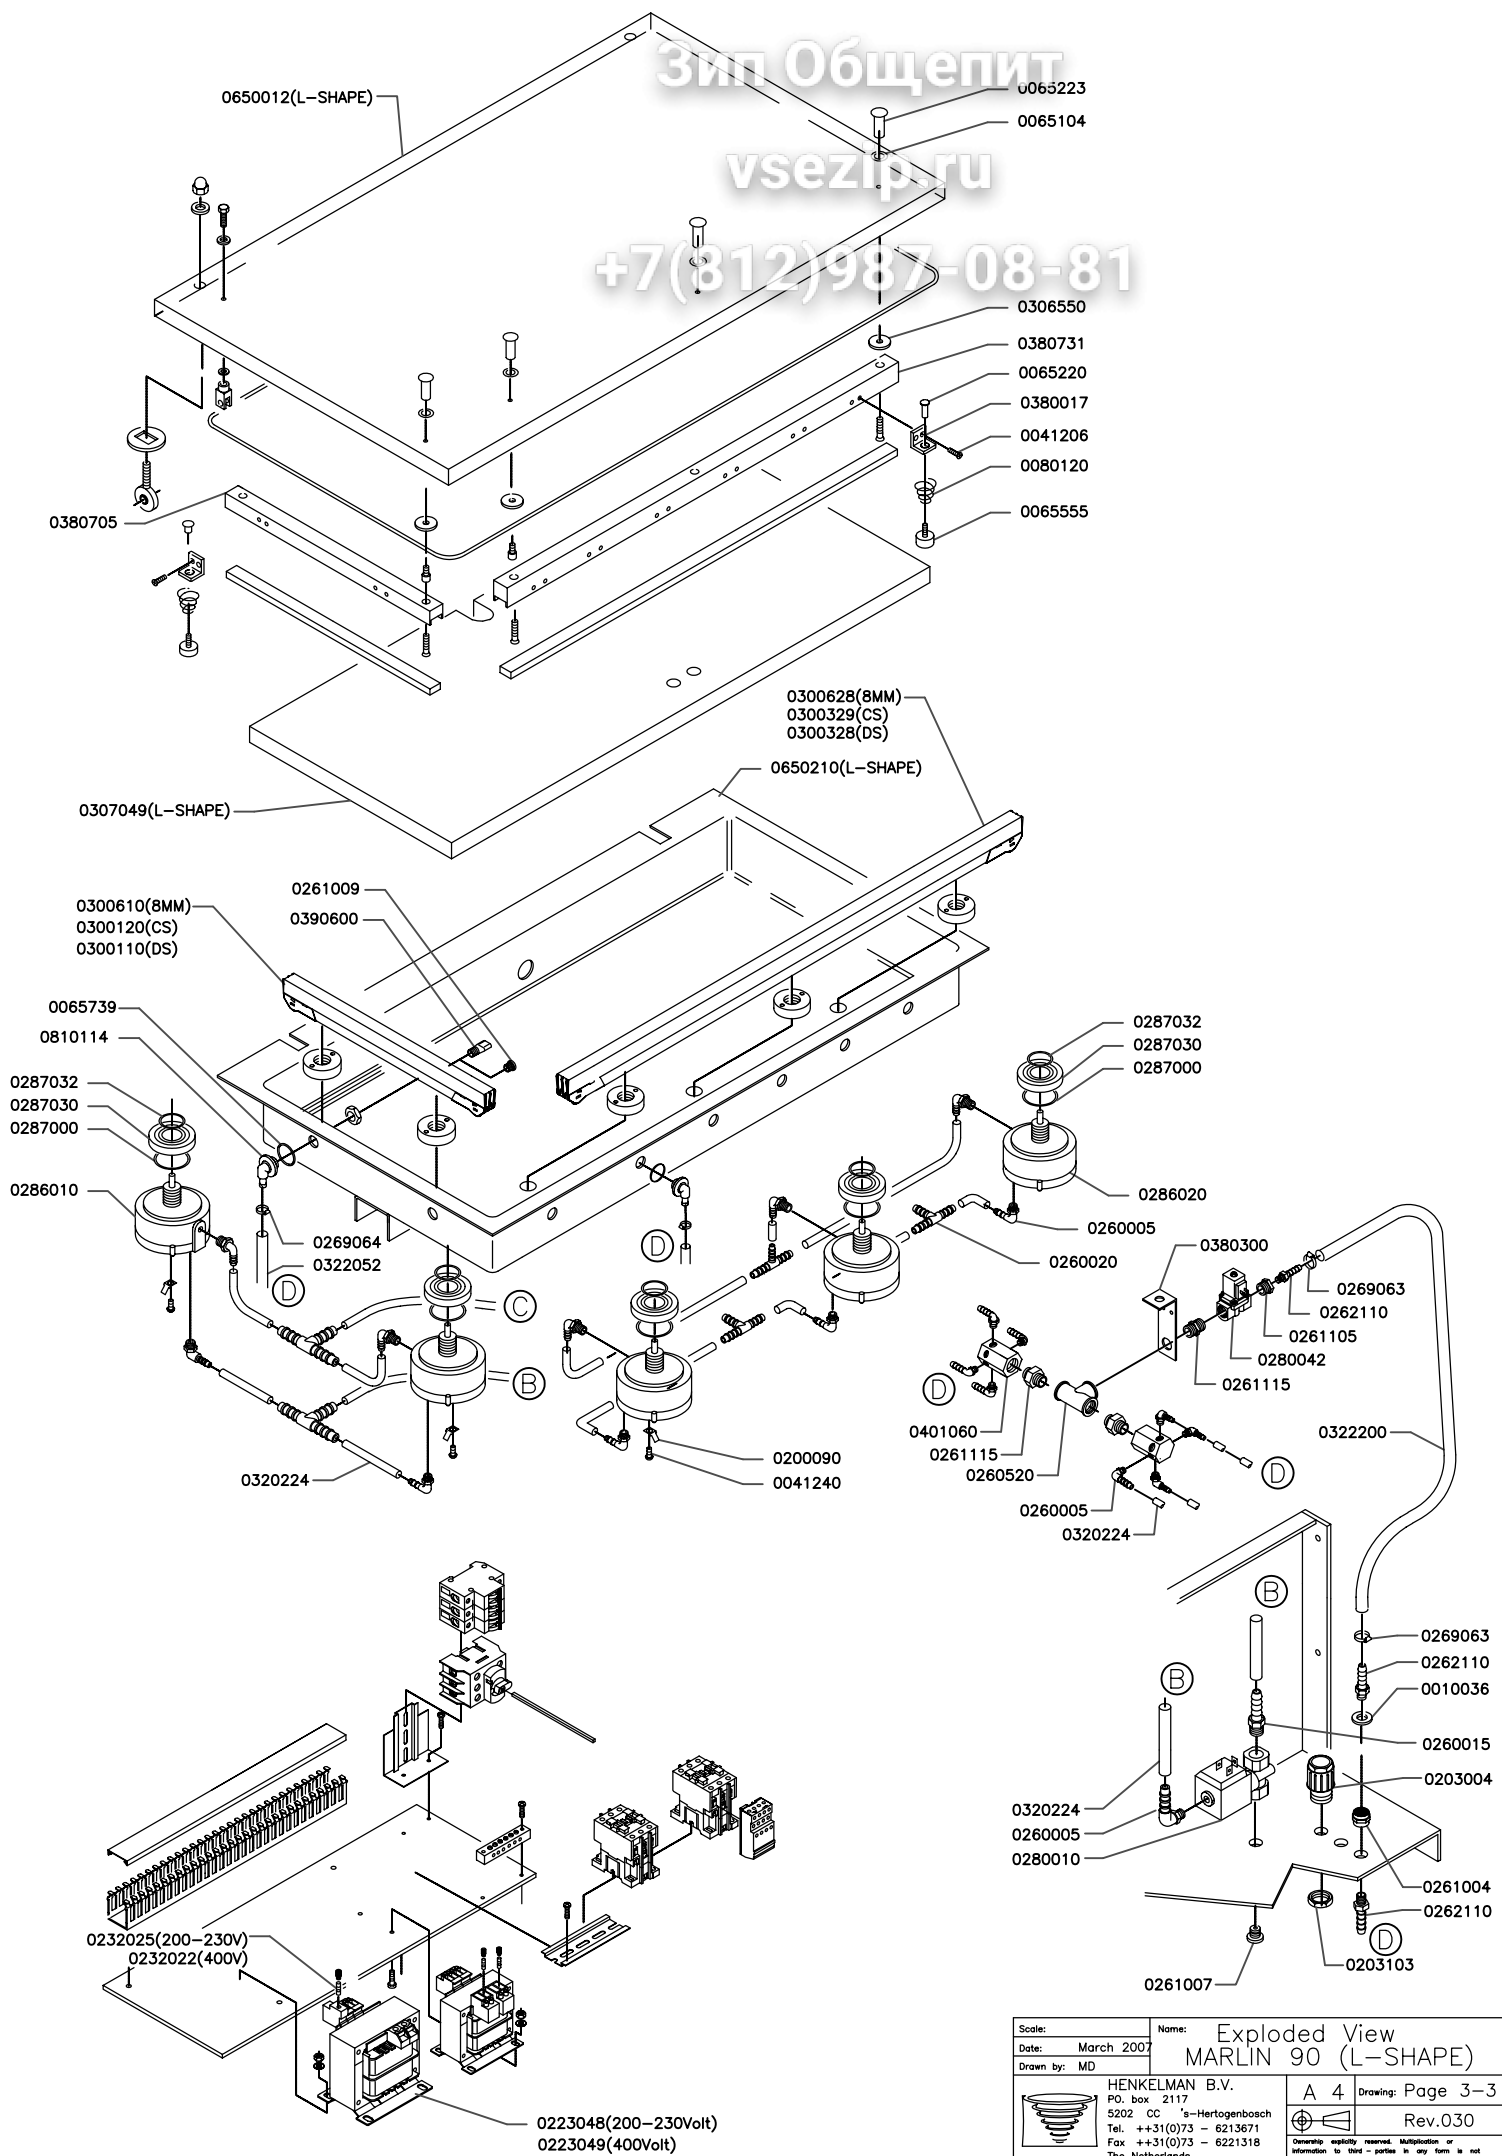

Зип Общепит

vsezip.ru

+7(812)987-08-81

Scale:	Name: Exploded View
Date: March 2007	MARLIN 90 (L-SHAPE)
Drawn by: MD	
HENKELMAN B.V. P.O. box 2117 5202 CC 's-Hertogenbosch Tel. ++31(0)73 - 6213671 Fax. ++31(0)73 - 6221318 The Netherlands	A 4 Drawing: Page 3-3 Rev.030