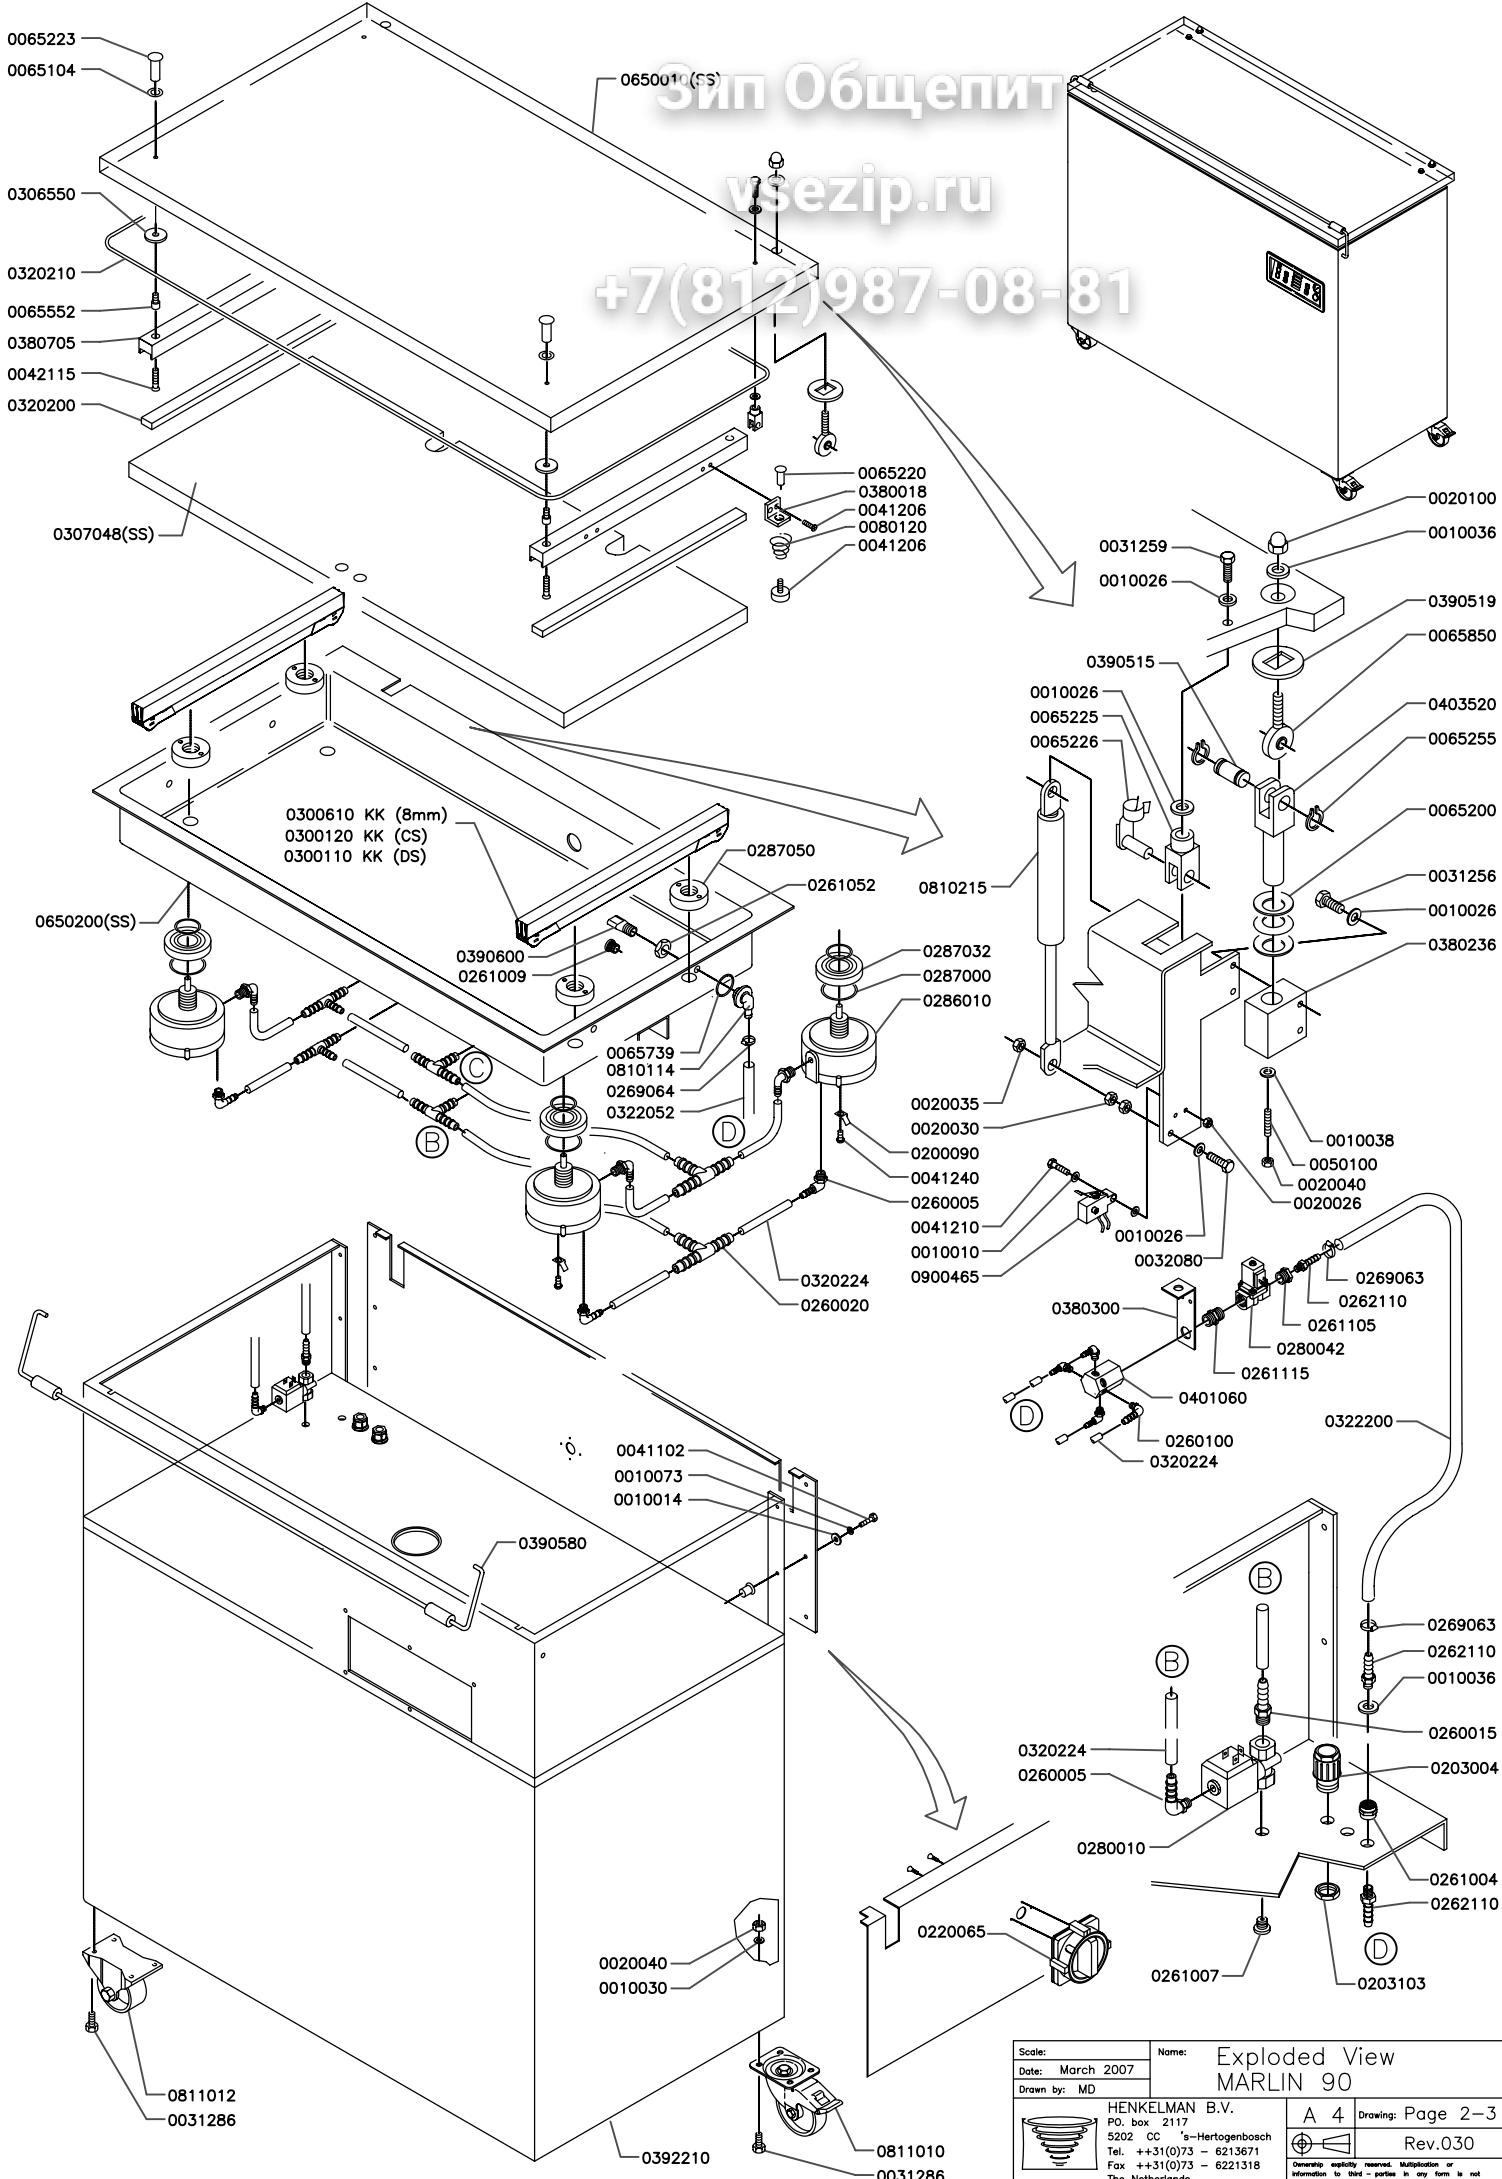

Эпн Общепит

vsezip.ru

+7(812)987-08-81

Scale:	Name:	Exploded View	
Date: March 2007	MARLIN 90		
Drawn by: MD	HENKELMAN B.V.		
	PO. box 2117		
	5202 CC 's-Hertogenbosch		
	Tel. ++31(0)73 - 6213671		
	Fax. ++31(0)73 - 6221318		
	The Netherlands		
	A 4	Drawing: Page 2-3	
	Rev.030