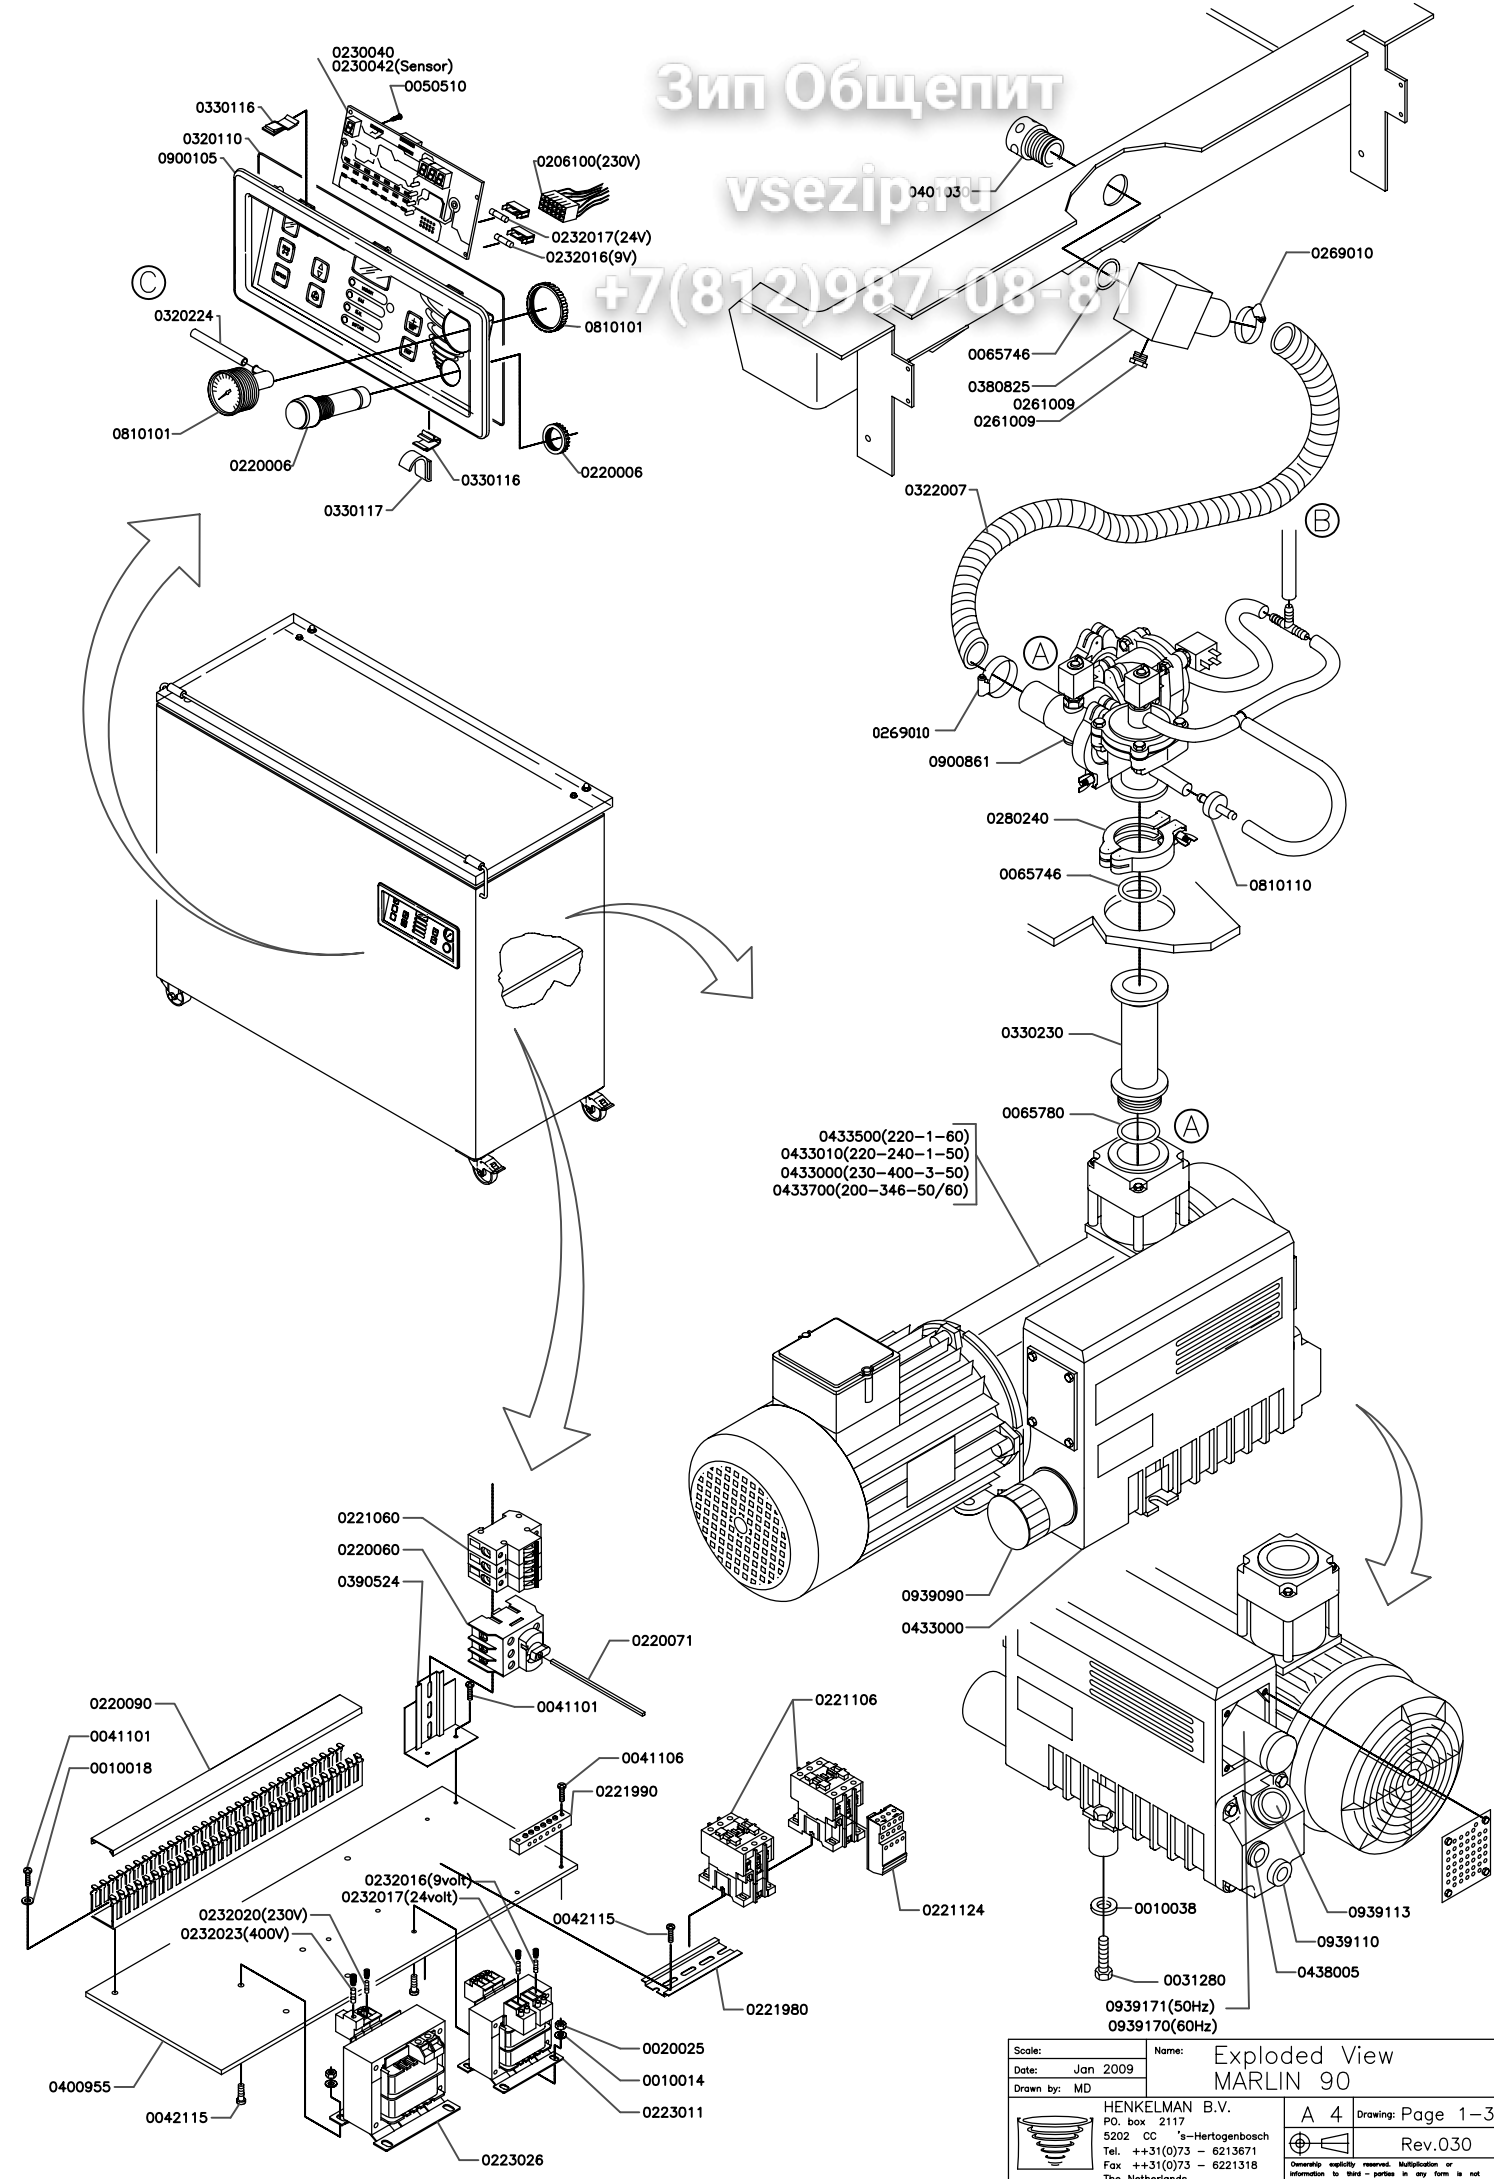

Зип Общепит

vsezip.ru

+7(812)987-08-81

Scale:	Name:
Date: Jan 2009	Exploded View
Drawn by: MD	MARLIN 90
HENKELMAN B.V. P.O. box 2117 5202 CC 's-Hertogenbosch Tel. ++31(0)73 - 6213671 Fax ++31(0)73 - 6221318 The Netherlands	
A 4	Drawing: Page 1-3
Rev.030	
Ownership explicitly reserved. Multiplication or information to third parties in any form is not permitted without written permission of the owner.