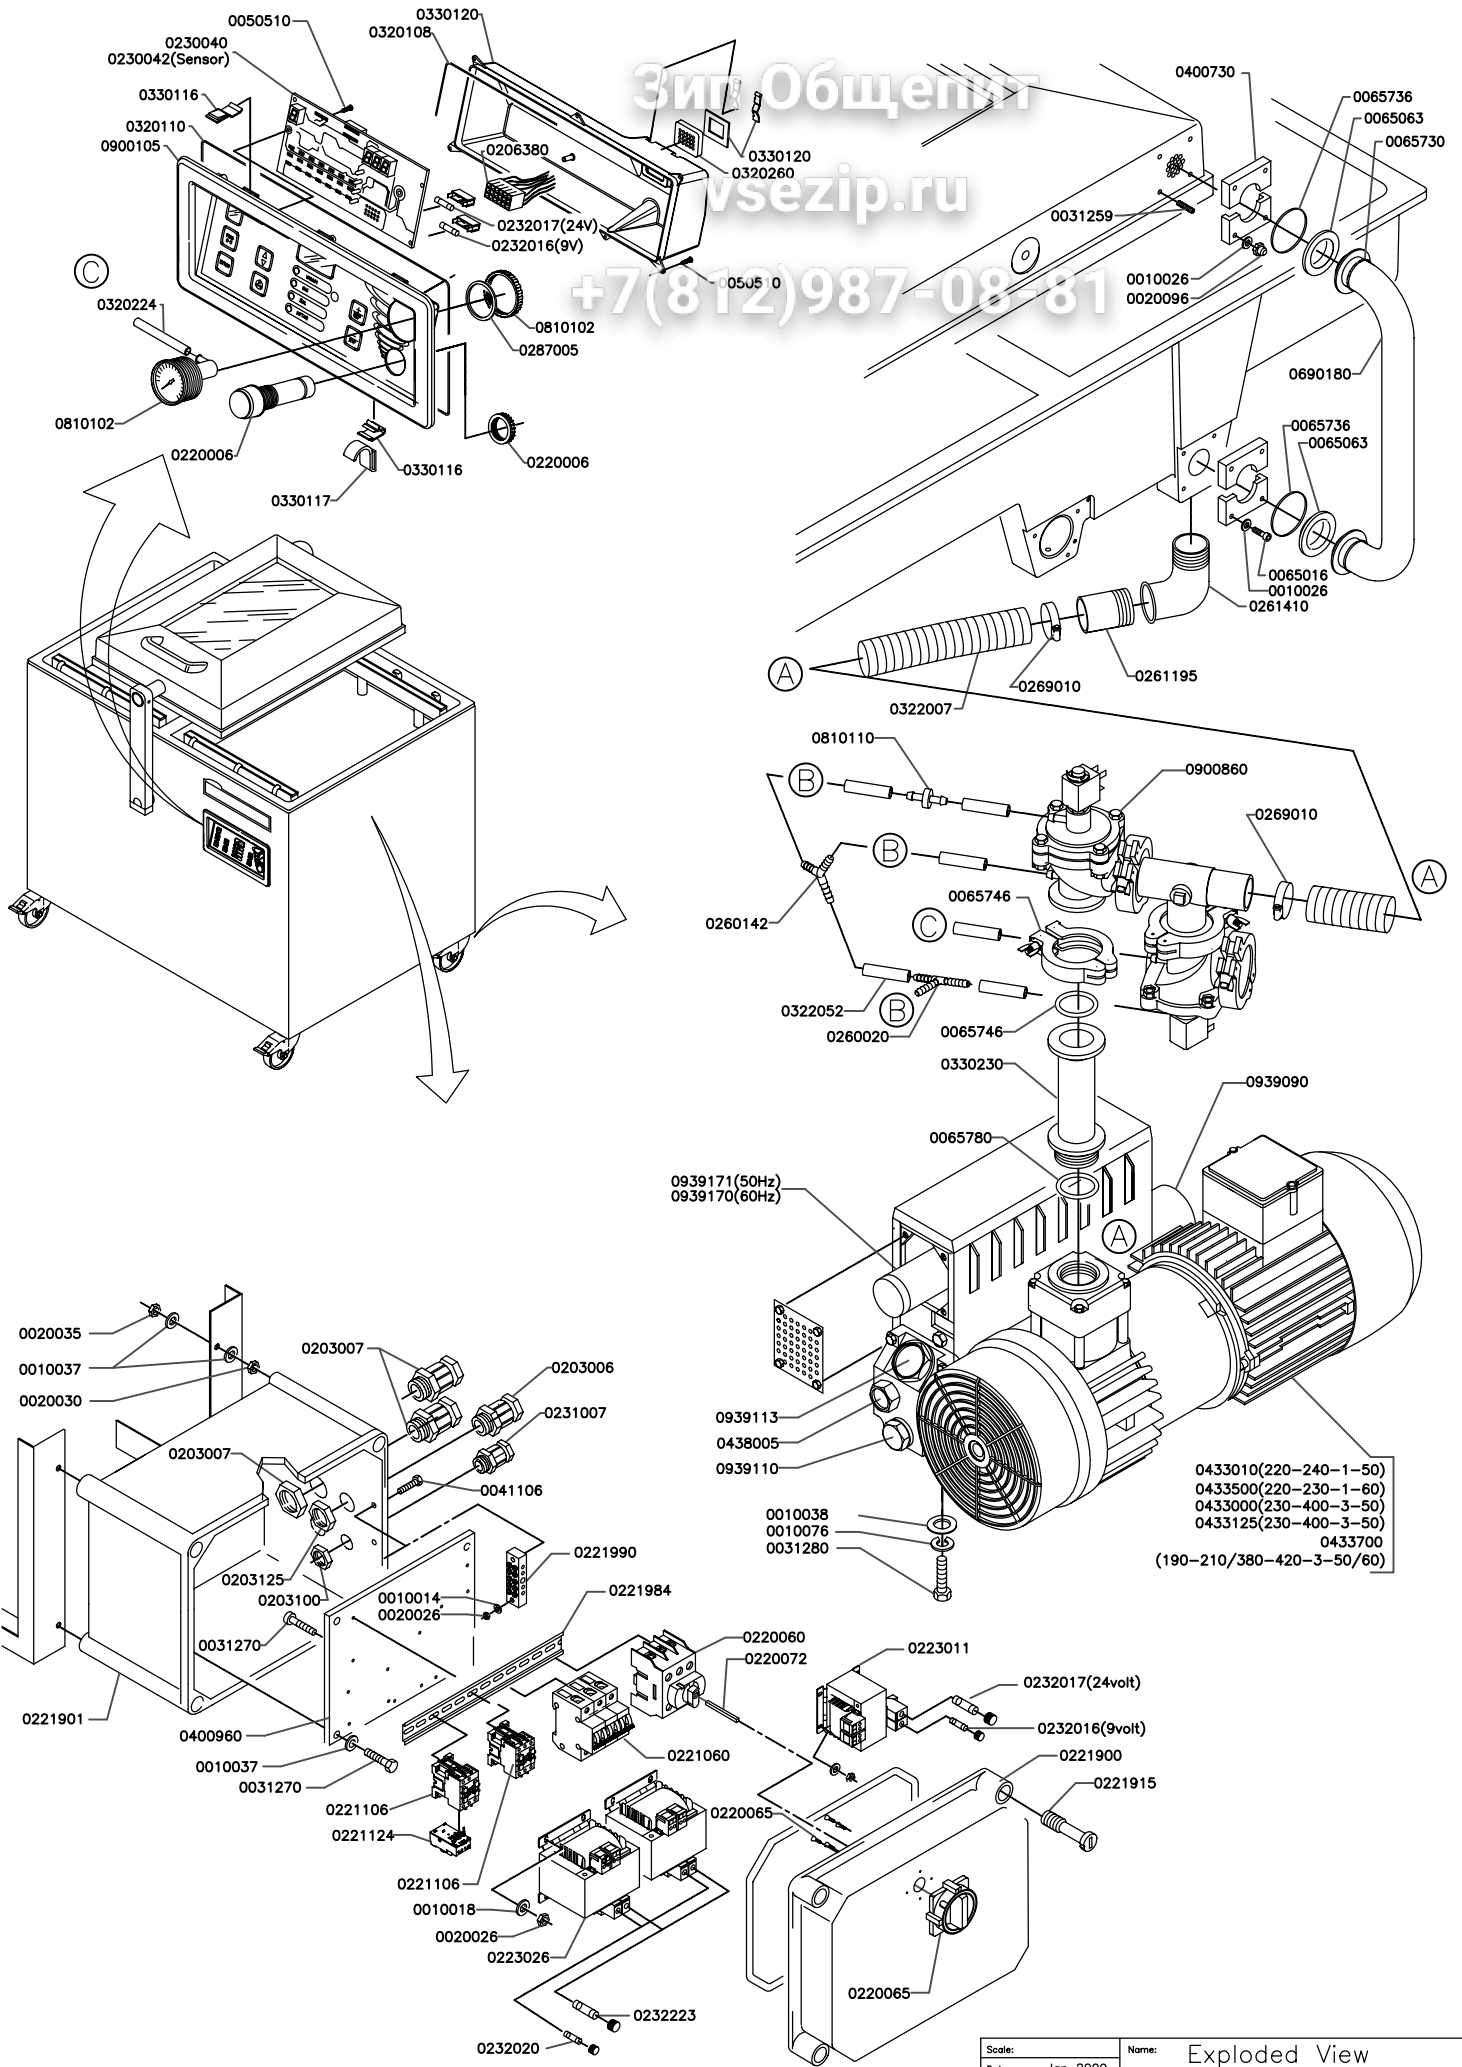

Зип-Общепит
vsezip.ru

+7(812)987-08-81

Scale:	Name: Exploded View FALCON 2-60
Date: Jan 2009	
Drawn by: MD	
HENKELMAN B.V. P.O. box 2117 5202 CC 's-Hertogenbosch Tel. ++31(0)73 - 6213671 Fax ++31(0)73 - 6221318 The Netherlands	
A 4 Drawing: Page 1-3	
Rev 050	
<small>Copyright explicitly reserved. Multiplication or information to third parties in any form is not permitted without written permission of the owner.</small>	

Зип Общепит

vsezip.ru

+7(812)987-08-81

(CS) = CUT-OFF SEAL
 (DS) = DOUBLE SEAL
 (8mm) = 8mm SEAL

Scale:	Name:	Exploded View FALCON 2-60 (SS)	
Date:	March 2008	HENKELMAN B.V. P.O. box 2117 5202 CC 's-Hertogenbosch Tel. ++31(0)73 - 6213671 Fax ++31(0)73 - 6221318 The Netherlands	
Drawn by:	MD	A 4	Drawing: Page 2-3
		Rev. 030	

Зип Общепит

www.sezip.ru

812)987-08-81

(CS) = CUT-OFF SEAL
 (DS) = DOUBLE SEAL
 (8mm) = 8mm SEAL

Scale:	Name:	Exploded View FALCON 2-60 (LL)	
Date: Jan 2009			
Drawn by: RVD			
 HENKELMAN B.V. P.O. box 2117 5202 CC 's-Hertogenbosch Tel. ++31(0)73 - 6213671 Fax ++31(0)73 - 6221318 The Netherlands	A 4	Drawing: Page 3-3	
	 Rev. 030		
	<small>Ownership explicitly reserved. Multiplication or information to third parties in any form is not permitted without written permission of the owner.</small>		