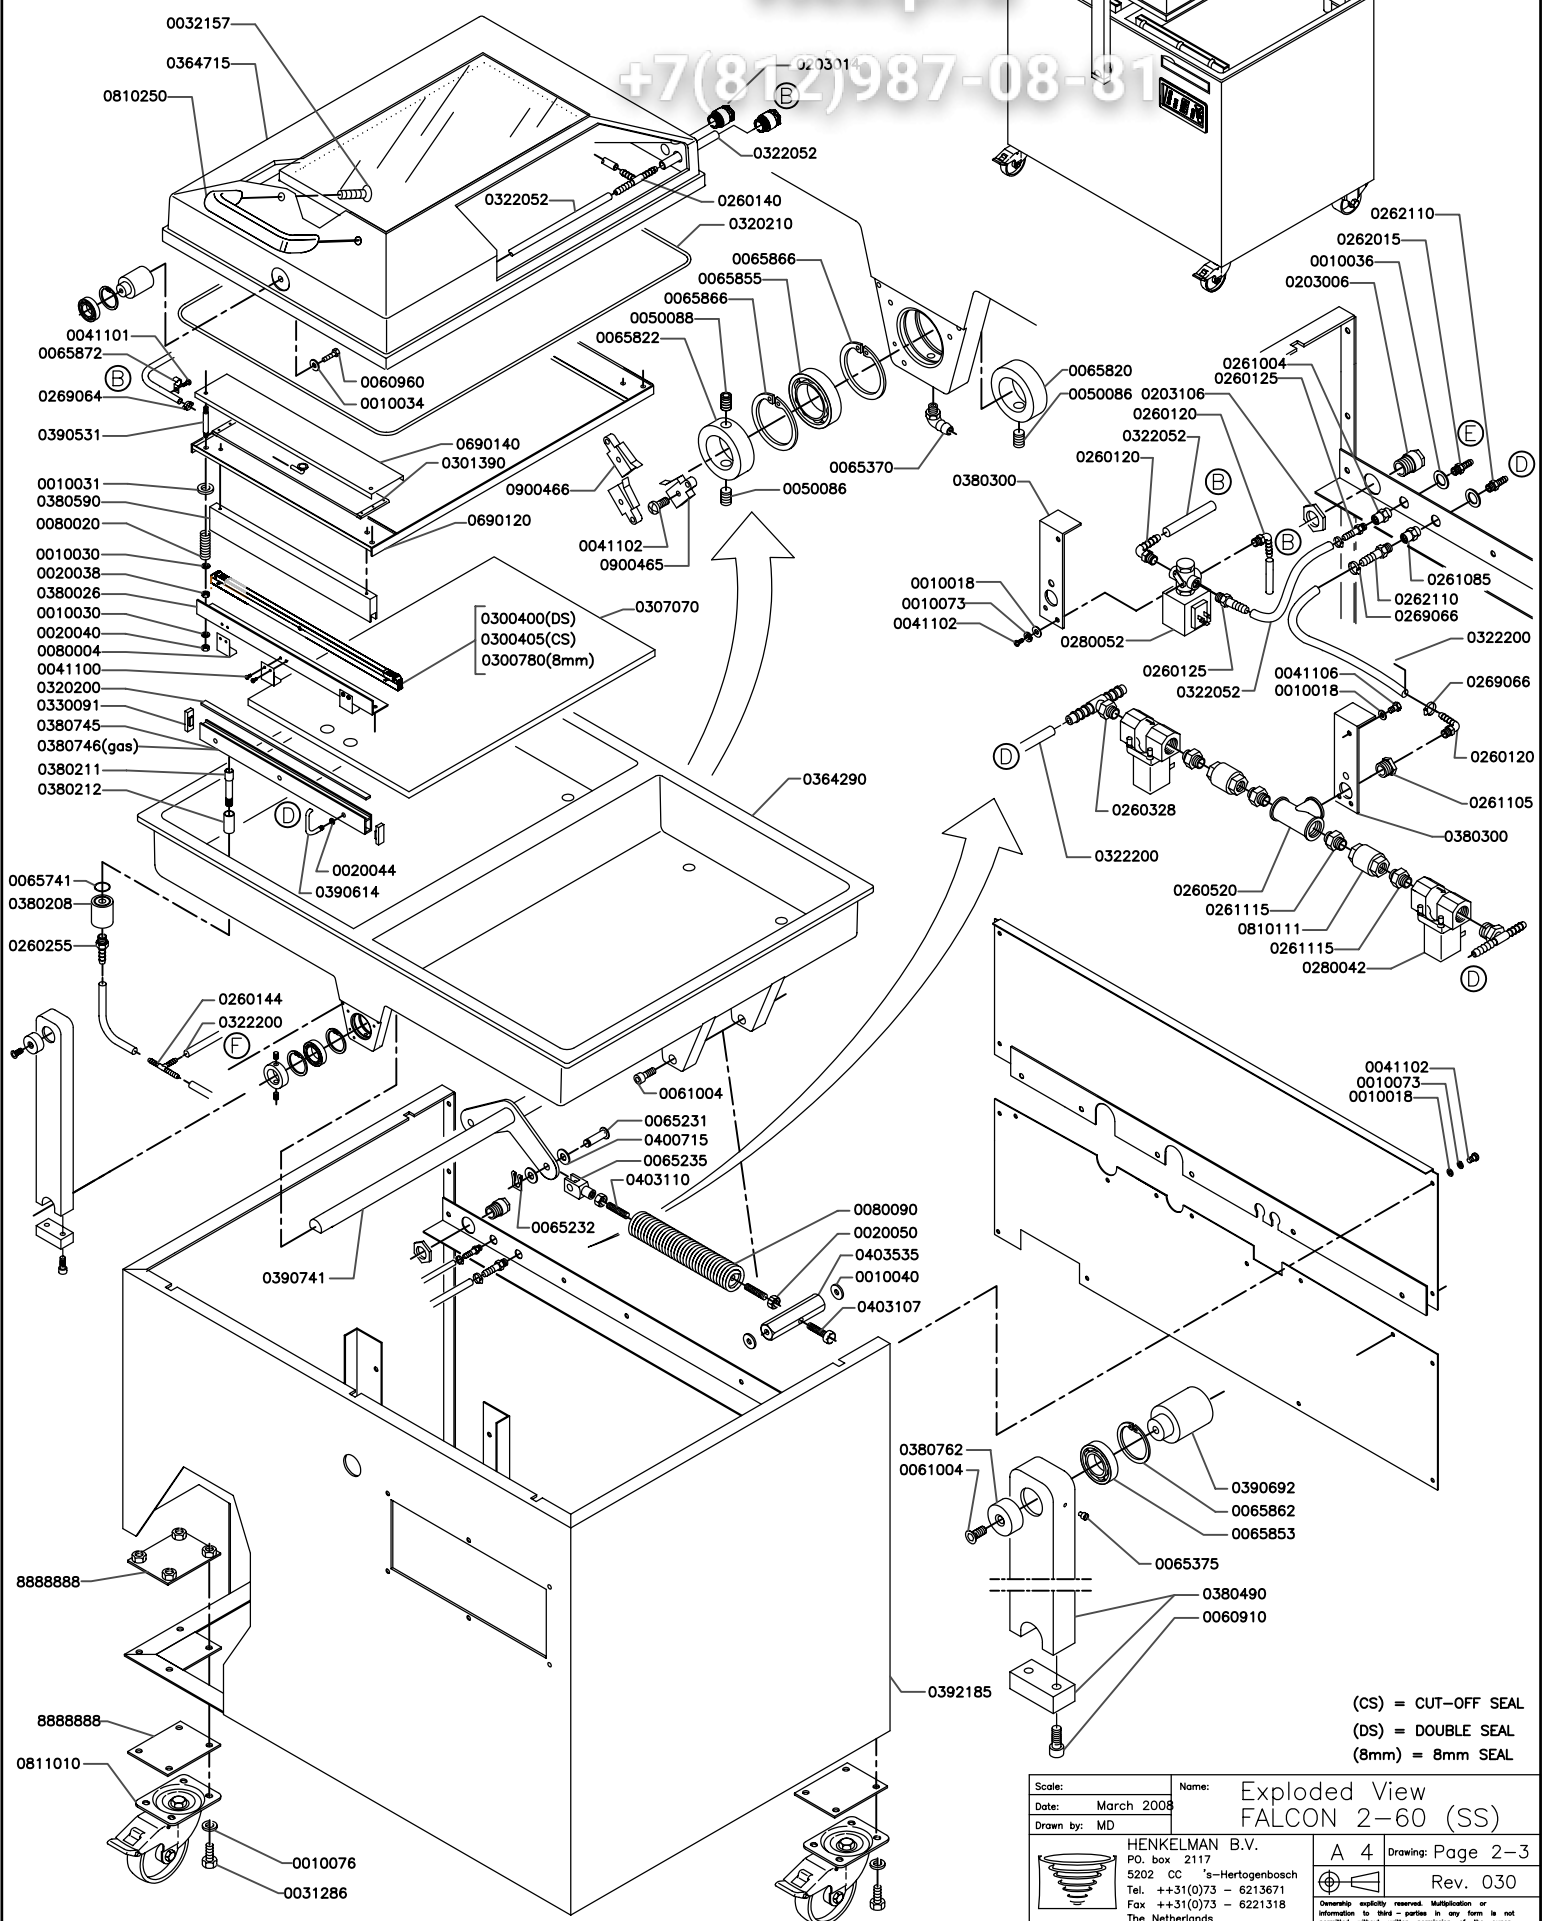

Зип-Общепит
vsezip.ru

+7(812)987-08-81

Scale:	Name: Exploded View FALCON 2-60
Date: Jan 2009	
Drawn by: MD	
HENKELMAN B.V. P.O. box 2117 5202 CC 's-Hertogenbosch Tel. ++31(0)73 - 6213671 Fax ++31(0)73 - 6221318 The Netherlands	
A 4 Drawing: Page 1-3	
Rev 050	
<small>Copyright explicitly reserved. Multiplication or information to third parties in any form is not permitted without written permission of the owner.</small>	

Зип Общепит

vsezip.ru

+7(812)987-08-81

(CS) = CUT-OFF SEAL
 (DS) = DOUBLE SEAL
 (8mm) = 8mm SEAL

Scale:	Name:	Exploded View FALCON 2-60 (SS)	
Date:	March 2008	HENKELMAN B.V. P.O. box 2117 5202 CC 's-Hertogenbosch Tel. ++31(0)73 - 6213671 Fax ++31(0)73 - 6221318 The Netherlands	
Drawn by:	MD	A 4	Drawing: Page 2-3
		Rev. 030	

Зип Общепит

www.sezip.ru

812)987-08-81

(CS) = CUT-OFF SEAL
 (DS) = DOUBLE SEAL
 (8mm) = 8mm SEAL

Scale:	Name:	Exploded View FALCON 2-60 (LL)	
Date: Jan 2009			
Drawn by: RVD			
 HENKELMAN B.V. P.O. box 2117 5202 CC 's-Hertogenbosch Tel. ++31(0)73 - 6213671 Fax ++31(0)73 - 6221318 The Netherlands	A 4	Drawing: Page 3-3	
	 Rev. 030		
	<small>Ownership explicitly reserved. Multiplication or information to third parties in any form is not permitted without written permission of the owner.</small>		