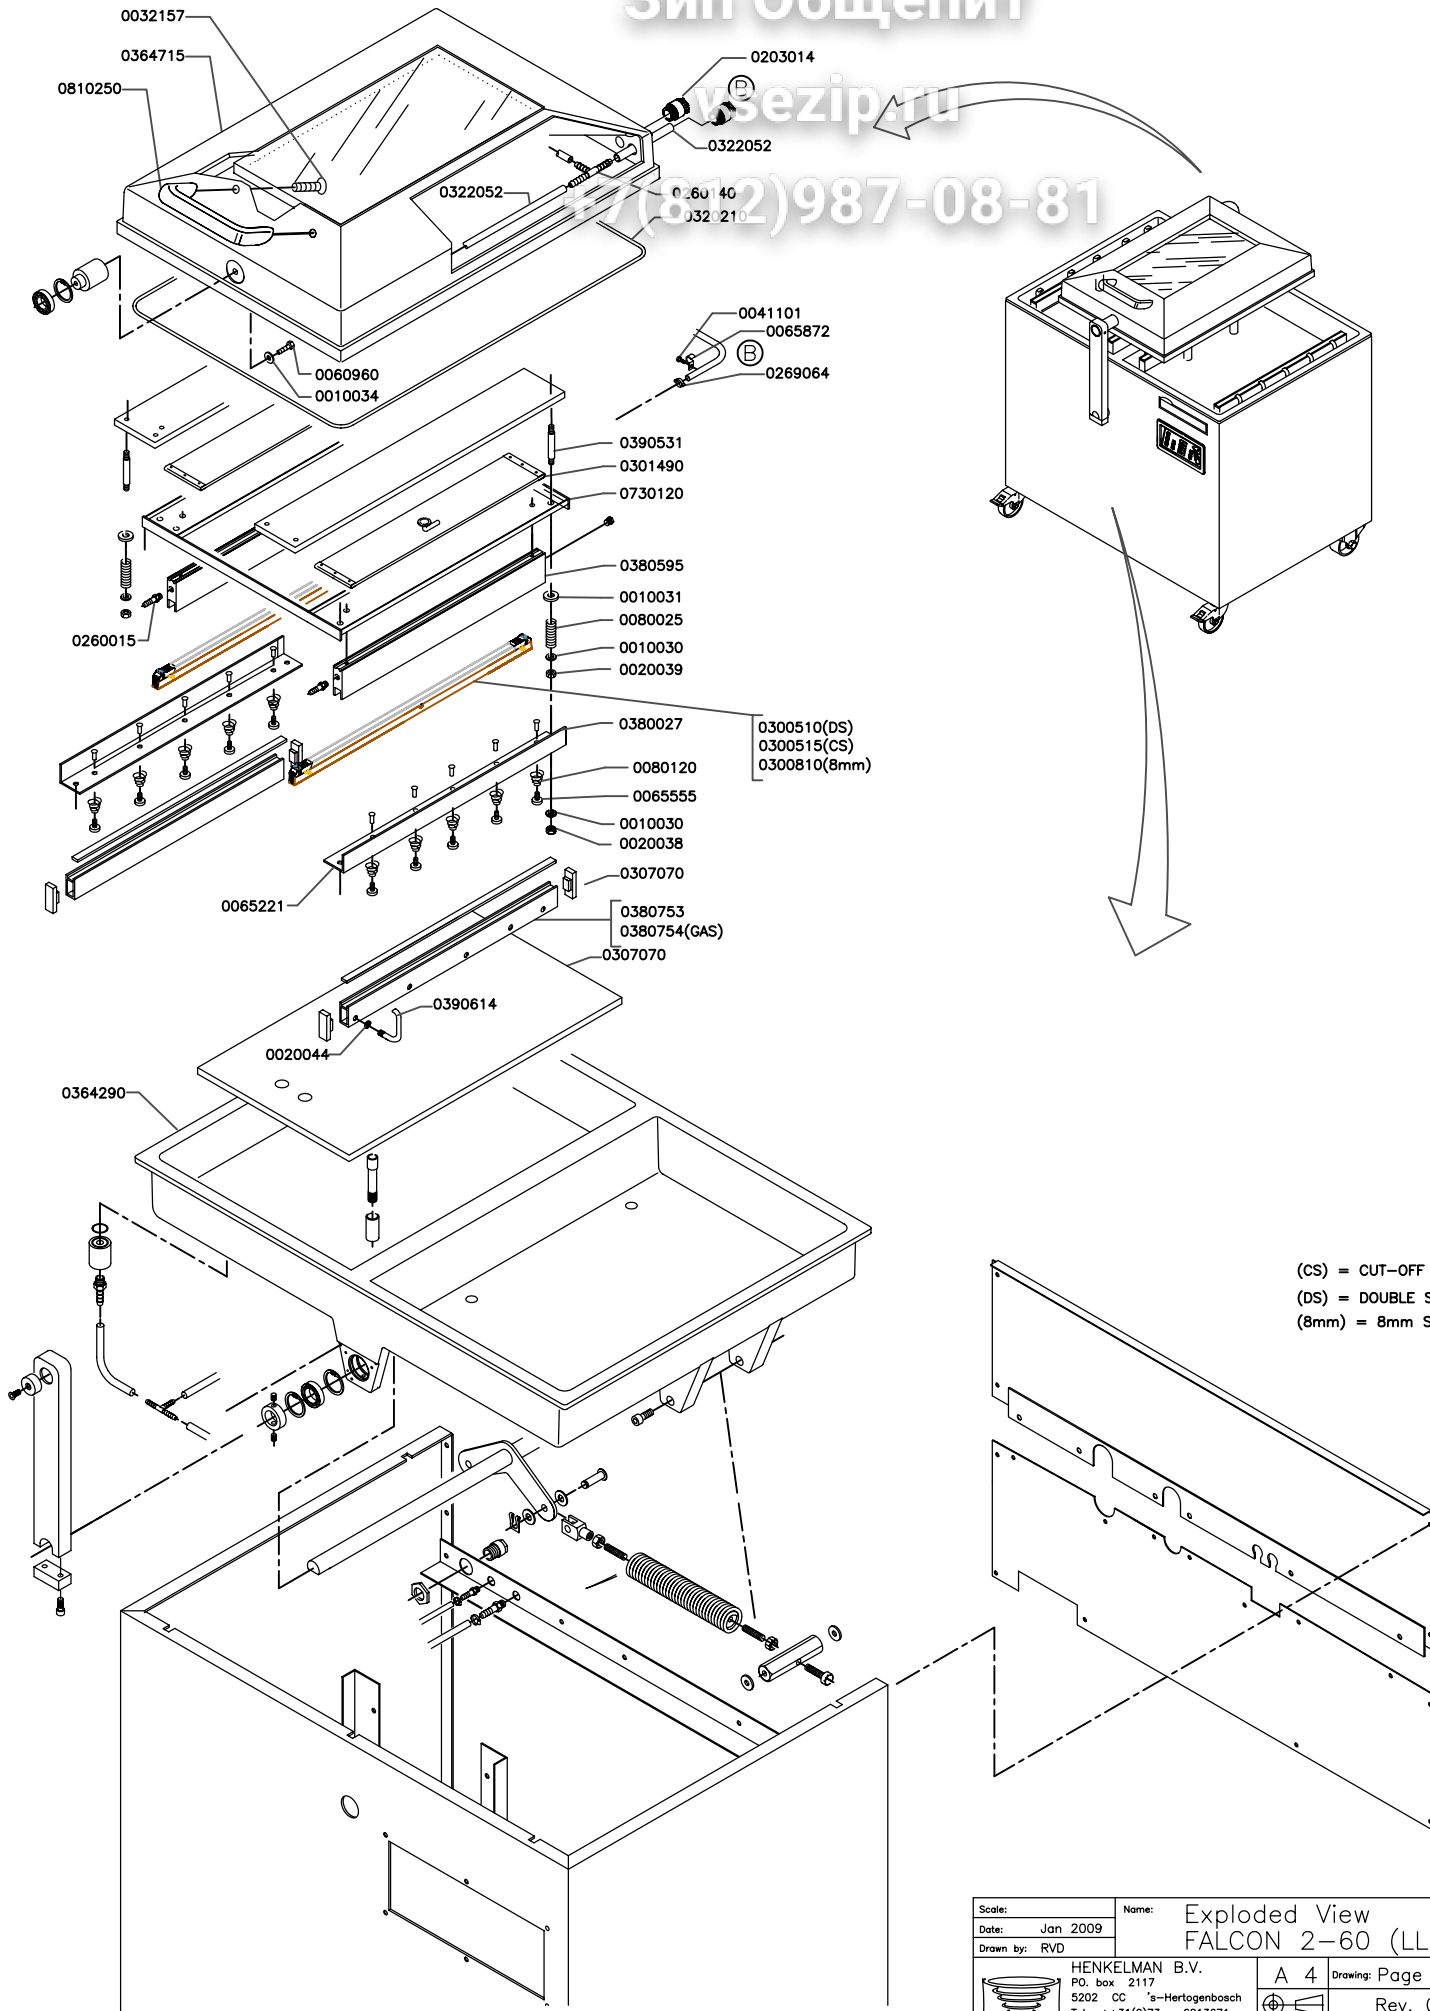

Зип Общепит

vsezip.ru

+7(812)987-08-81

(CS) = CUT-OFF SEAL
 (DS) = DOUBLE SEAL
 (8mm) = 8mm SEAL

Scale:	Name:	Exploded View FALCON 2-60 (SS)	
Date:	March 2008	HENKELMAN B.V. P.O. box 2117 5202 CC 's-Hertogenbosch Tel. ++31(0)73 - 6213671 Fax ++31(0)73 - 6221318 The Netherlands	
Drawn by:	MD	A 4	Drawing: Page 2-3
		Rev. 030	

Зип Общепит

www.sezip.ru

812)987-08-81

(CS) = CUT-OFF SEAL
 (DS) = DOUBLE SEAL
 (8mm) = 8mm SEAL

Scale:	Name:	Exploded View FALCON 2-60 (LL)	
Date: Jan 2009			
Drawn by: RVD			
 HENKELMAN B.V. P.O. box 2117 5202 CC 's-Hertogenbosch Tel. ++31(0)73 - 6213671 Fax ++31(0)73 - 6221318 The Netherlands	A 4	Drawing: Page 3-3	
	 Rev. 030		
	<small>Ownership explicitly reserved. Multiplication or information to third parties in any form is not permitted without written permission of the owner.</small>		