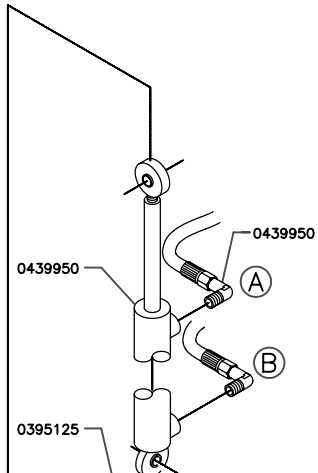

0439950

0439950

0395125

0031258

0010026

0020035

0010037

0020035

0010037

0020035

0010037

0020035

0010037

0020035

0010037

0020035

0010037

0020035

0010037

0020035

0010037

0020035

0010037

0020035

0010037

0020035

0010037

0020035

0010037

0020035

0010037

0020035

0010037

0020035

0010037

0020035

0010037

0020035

0010037

0020035

0010037

0020035

0010037

0395110
0020035
0010037
0395110
0020030
0010037

0221921
0203101
0203007
0203005
0221990
0221922
0221972

0221955
0221960
0221975
0221984
0221072

0221976
0220061
0220072

0042115
0221013

0203100
0203107
0203105

0010037
0031268
0220008

0221978
0221124
0220027

0221920
0221920
0221915

0220105
0010014
0041244

0203004

0010038
0031286

0220065

0020040
0010038

Scale:	Name:	Exploded View	
Date:	Nov 2008	DT60 400 V	
Drawn by:	MD	A 4 Drawing Page 3-3	
HENKELMAN B.V.		Rev. 03	
P.O. box 2117		5202 CC 's-Hertogenbosch	
Tel. ++31(0)73 - 6213671		Fax ++31(0)73 - 6221318	
The Netherlands		Disclaimer: Henkelman B.V. is not responsible for any damage or loss of information in any form or by any means without written permission of the user.