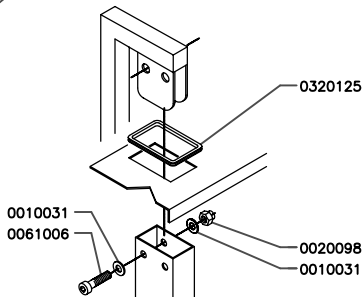

0010031
0061006
0020098
0010031

0400706
0395130

0065254
0395125

0400706

0400709

0042102

0221920
0221920
0221915

0220105
0010014
0041244

02203004

0010038
0031286

0220065

0020025
0010014
0223014

0020040
0010038