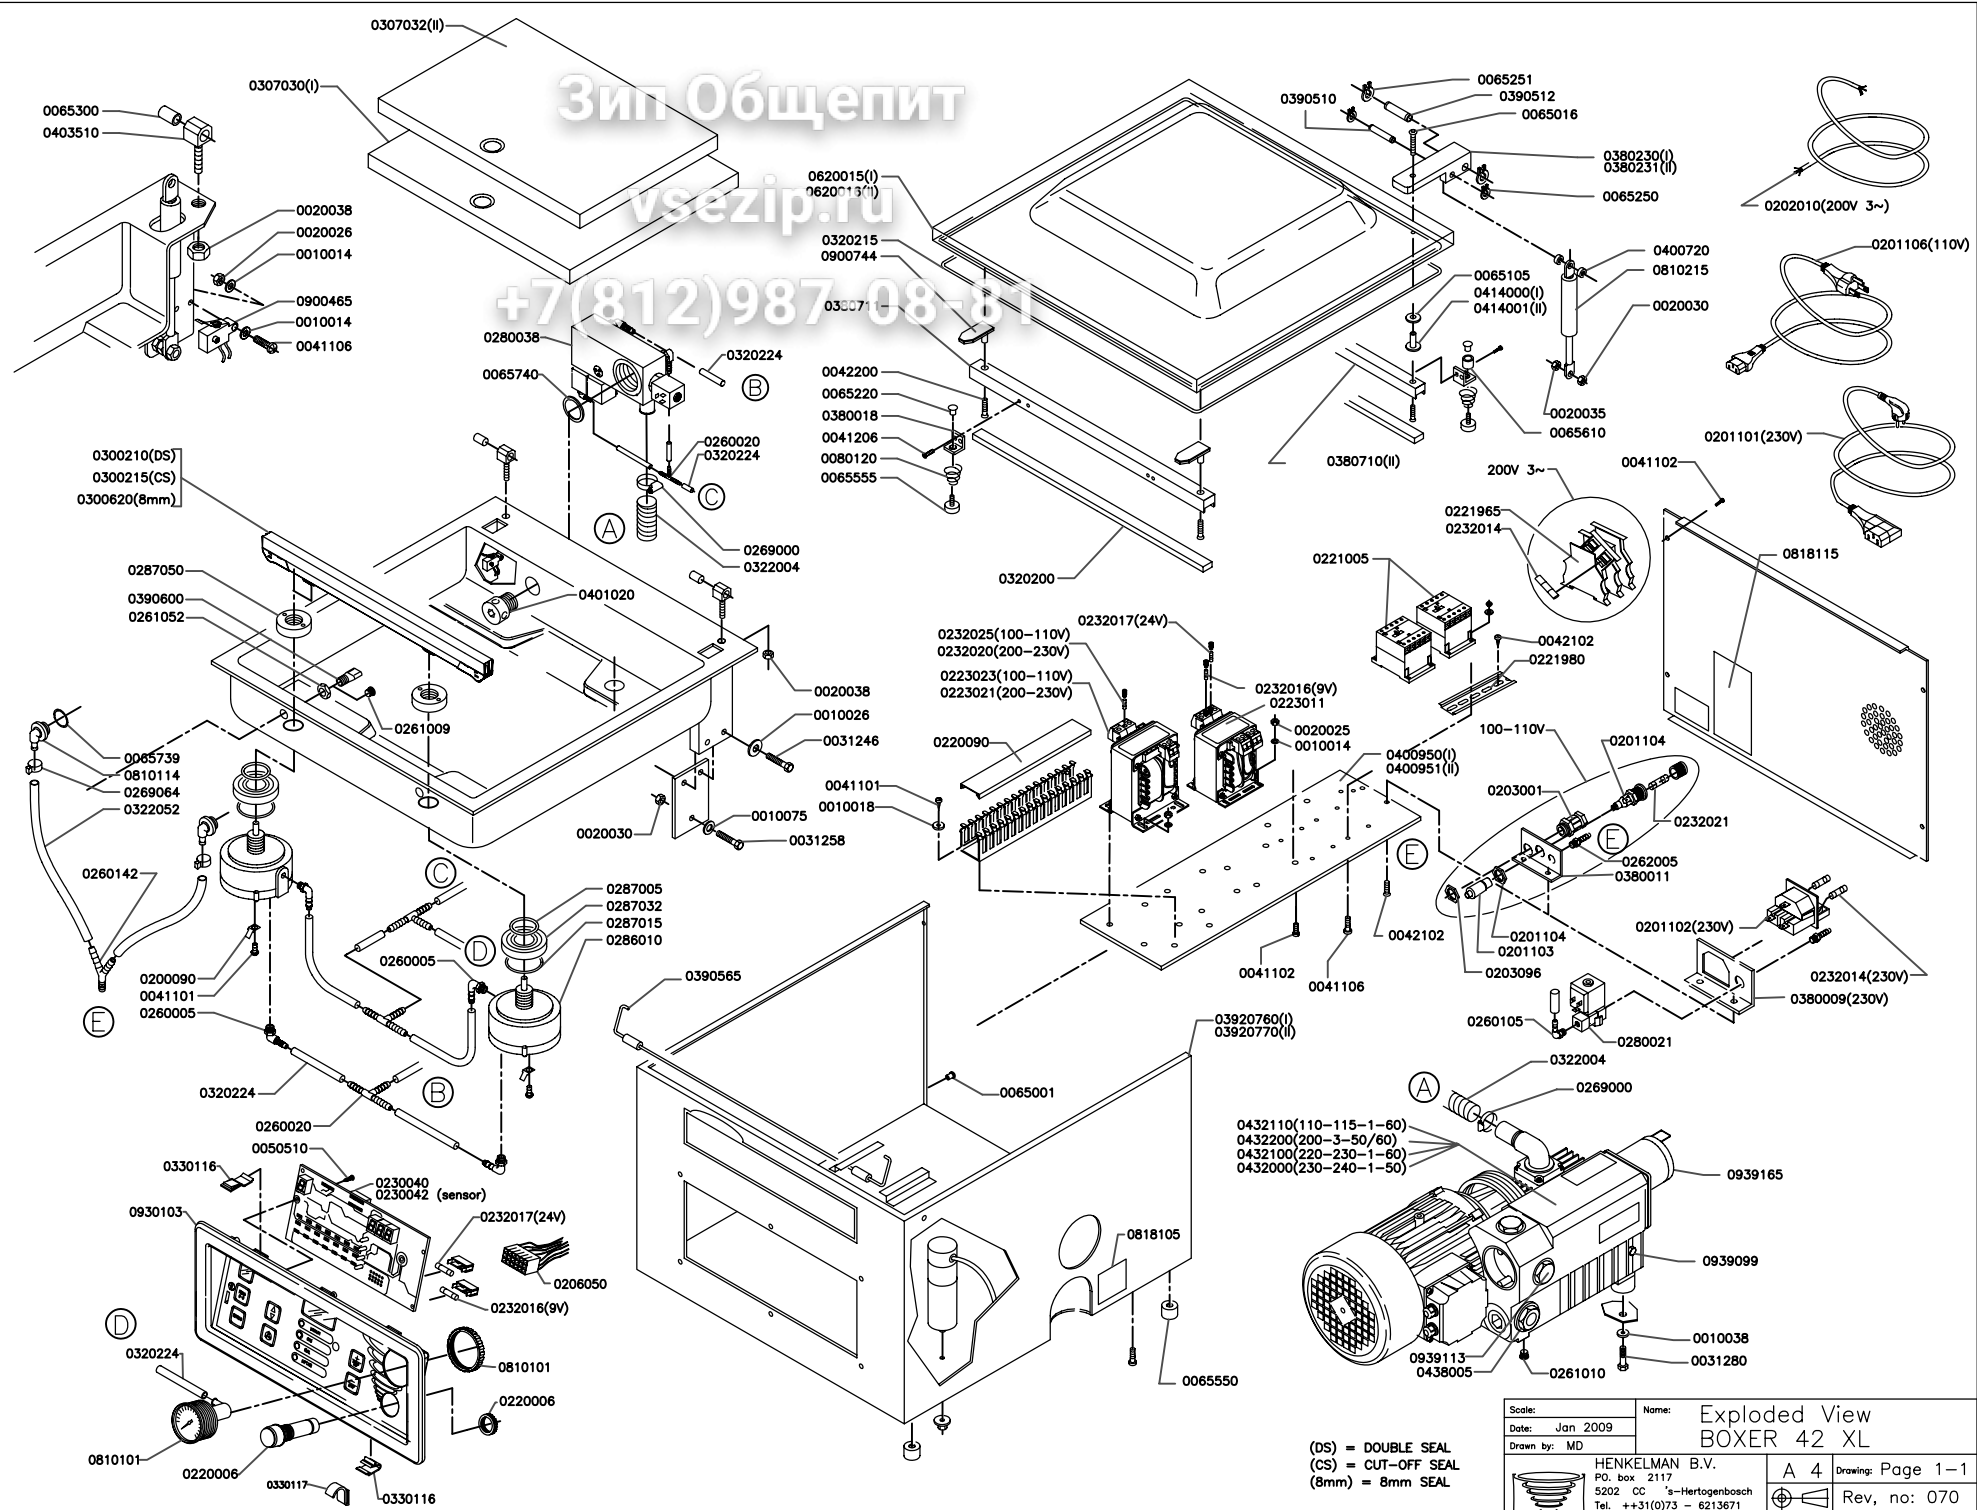

Зип Общепит

vsezip.ru

+7(812)987-08-81

(DS) = DOUBLE SEAL  
(CS) = CUT-OFF SEAL  
(8mm) = 8mm SEAL

Scale:	Name:
Date: Jan 2009	Exploded View BOXER 42 XL
Drawn by: MD	
HENKELMAN B.V. PO. box 2117 5202 CC 's-Hertogenbosch Tel. ++31(0)73 - 6213671 Fax ++31(0)73 - 6221318 The Netherlands	
A 4	Drawing: Page 1-1
Rev. no: 070	
<small>Ownership explicitly reserved. Multiplication or information to third parties in any form is not permitted without written permission of the owner.</small>	