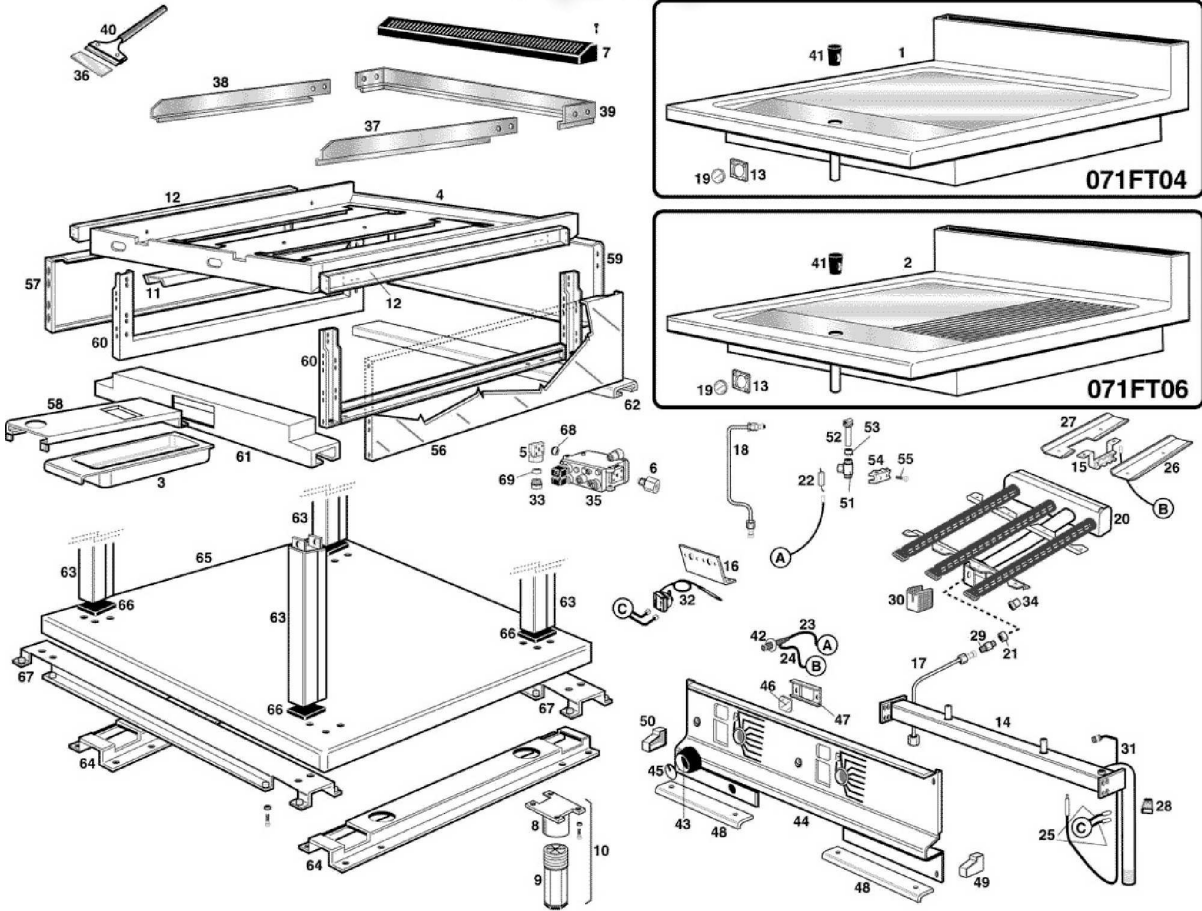

Pos	Code	Description	of
002	30M1630	1/3 RIBBED PLATE 800X900X230	01/09/1994-
003	35W4150	TRAY	01/09/1994-
004	35D0580	COMBUSTION CHAMBER	01/09/1994-
005	33Q2650	"ELBOW MF 3/8""	01/09/1994-
006	33Q2560	SOCKET MF 3/8"	01/09/1994-
007	35A9090	FLUE GUARD	01/09/1994-
008	36D9360	FOOT HOUSING ASS. Y	01/09/1994-
009	36D9350	STAINLESS STEEL FOOT	01/09/1994-
010	36D9340	STAINLESS STEEL FOOT ASS.Y	01/09/1994-
011	35V7220	"U" BRACKET	01/09/1994-
012	35V7200	"U" BRACKET	01/09/1994-
013	35V7900	FLAT BRACKET	01/09/1994-
014	30Z8130	GAS MANIFOLD	01/09/1994-
015	35V2570	PILOT BURNER SUPPORT	01/09/1994-
016	35V7050	THERMOSTAT SUPPORT	01/09/1994-
017	35X1420	BURNER PIPE	01/09/1994-
018	35X1440	PILOT PIPE	01/09/1994-
019	6300645	GLASS + WASHER	04/08/2004-
020	34A1840	BURNER	01/09/1994-
021	36Q1110	LOCK NUT 3/8"	01/09/1994-
022	32T0010	IGNITION PLUG	27/01/2010-
023	32A0431	CABLE "HF" 600MM	07/10/2009-
024	32A0441	EARTH CABLE 600 MM	24/11/1997-
025	32A1690	CABLE 300MM	01/09/1994-
026	35D0600	BAFFLE	01/09/1994-
027	35D0610	DEFLECTOR	01/09/1994-
028	32D1450	TERMINAL	31/01/2003-
029	3035340	NOZZLE HOUSING	24/07/2006-
030	35V7170	NOZZLE GUARD	01/09/1994-
031	33A0140	INTERRUPTED THERMOC. M9X1X600	01/09/1994-
032	32Z1400	SAFETY THERMOSTAT	01/09/1994-
033	36Q0710	BICONE SCREW Ø 12	01/09/1994-
034	36C1150	BUSHING Ø 12	01/09/1994-
034	36C1160	BUSHING Ø 10	01/09/1994-
035	33A1031	GAS THERMOST. 110- 340° C	01/09/1994-
036	36X0010	BLADE	01/09/1994-
037	30A2980	SPLASH GUARD	01/09/1994-
038	30A2990	SPLASH GUARD	01/09/1994-
039	35C1670	SPLASH GUARD	01/09/1994-
040	36X0020	SCRAPER	01/09/1994-
041	3115040	PLUG	31/01/2008-
042	3166990	PIEZO IGNITION	13/07/2010-
043	36M2580	GAS THERMOSTAT KNOB	01/09/1994-
044	35B1100	UPPER CONTROL	01/09/1994-
045	36M2800	BOARD KNOB PLATE	01/09/1994-
046	37M0860	PLATE	01/09/1994-
047	35V7280	"U" BRACKET	01/09/1994-
048	35S9320	BRACKET	01/09/1994-
049	36D3420	RH END SIDE	01/09/1994-
050	36D3430	LH END SIDE	01/09/1994-
051	33A0960	PILOT BURNER BODY	01/09/1994-