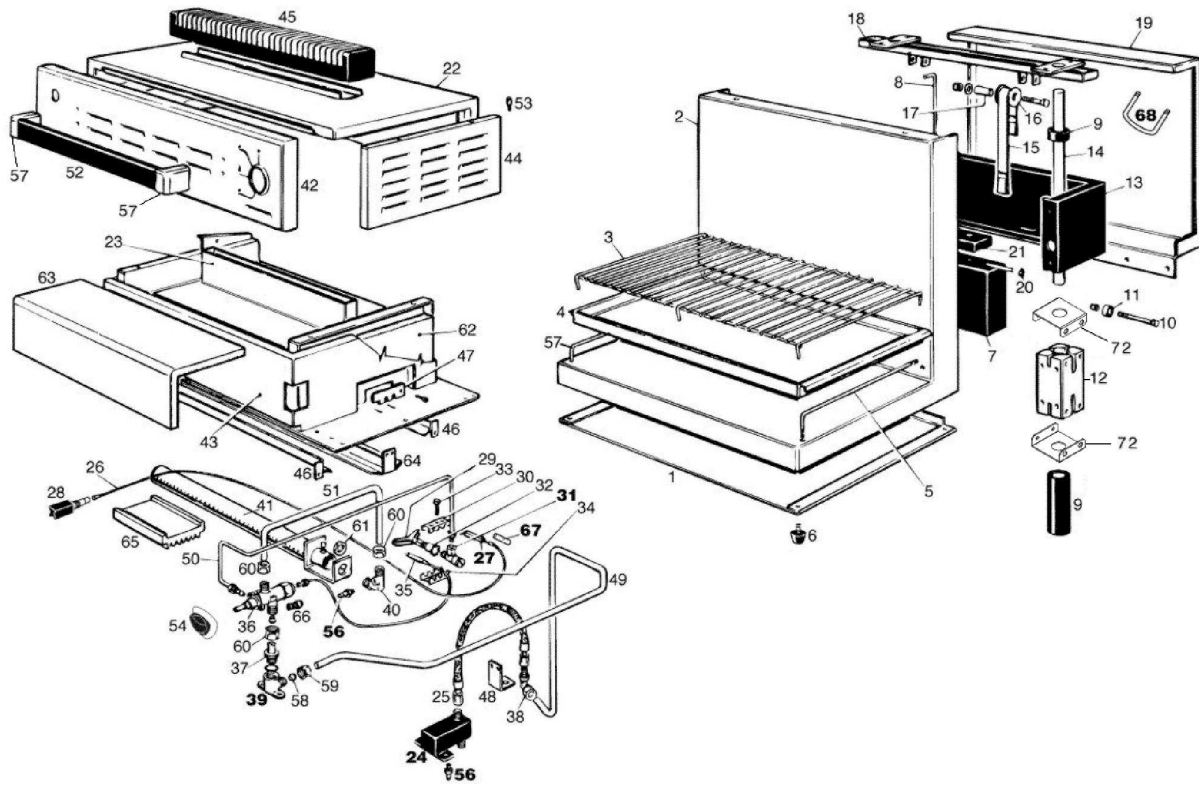

Pos	Code	Description	In o
001	35M5610	BOTTOM PLATE	01/09/1994-
002	3196770	TOP ASS. Y	05/04/2011-
003	36A2800	GRID	01/09/1994-
004	35W3410	TRAY	01/09/1994-
005	35R0460	TRAY GUIDE	12/12/1995-
006	36D2740	RUBBER FOOT	01/09/1994-
007	36G3970	COUNTERWEIGHT ASS. Y	01/09/1994-
008	36D6030	COUNTERWEIGHT PIN	01/09/1994-
009	111AA05	RUBBER HOSE Ø30 Ø20	19/07/2005-
010	3051720	SCREW TE M5X65	10/05/2005-
011	36G4180	BEARING	01/09/1994-
012	36G4161	BEARINGS UPPORT	26/09/2005-
013	35B5040	SUPPORT ASS. Y	01/09/1994-
014	36D4860	GUIDE	01/09/1994-
015	36G4170	COUNTERWEIGHT- BELT	01/09/1994-
016	36G3980	BELT WHEEL	01/09/1994-
017	35Z2880	SPACER	01/09/1994-
018	3AT0270	CROSS MEMBER	01/09/1994-
019	3AA0670	REAR PANEL ASS. Y	01/09/1994-
020	3170240	CATCH Ø 5	01/09/1994-
021	36G5110	COUNTERWEIGHT	01/09/1994-
022	30A9520	HOOD ASS. Y	01/09/1994-
023	30D2511	COMBUSTION CHAMBER ASS.Y	01/09/1994-
024	30Z1200	GAS MANIFOLD	01/09/1994-
025	30Z7490	PIPE	01/09/1994-
026	3232420	CABLE "HF" 1200MM	24/09/2013-
027	3232960	IGNITION PLUG	24/09/2013-
028	3166990	PIEZO IGNITION	28/07/2003-
029	32Z2241	2 FLAMES BURNER	01/09/1994-
030	33A0950	REAR BRACKET	01/09/1994-
031	33A2900	PILOT BURNER BODY	01/09/1994-
032	33A0970	RING NUT	01/09/1994-
033	33A0980	SCREW 3/16W. X18TE	01/09/1994-
034	33A1000	FRONT BRACKET	01/09/1994-
035	33A0680	THERMOCOUPLE M8X1X600	13/06/2001-
036	33D1170	GAS CONTROL	01/09/1994-
037	3020200	"PIPE FITTING 1/2"" Ø 10"	27/02/2004-
038	33Q5210	ELBOW MM16X1.5	01/09/1994-
039	3020190	"ELBOW MF 1/2"""	27/02/2004-
040	33Q5240	NOZZLE HOLDER ELBOW	01/09/1994-
041	34A1641	BURNER	24/06/2003-
042	35H1660	UPPER CONTROL BOARD	16/03/2002-
043	35B4041	INSULATION PANEL COVER	01/09/1994-
044	35G4200	COVER	01/09/1994-
045	35Q2760	FLUE GUARD	01/09/1994-
046	35S4850	SUPPORT	01/09/1994-
047	35S4920	FLAT BRACKET	01/09/1994-
048	35S4930	"L" BRACKET	01/09/1994-
049	35X0040	GAS SUPPLY PIPE	01/09/1994-
050	35X0860	PILOT GAS SUPPLY PIPE	01/09/1994-
051	35X0110	BURNER PIPE	01/09/1994-