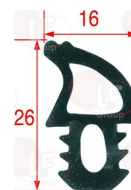

Gaskets for oven door

5056322 GASKET FOR OVEN DOOR 1600 mm
profile dimensions 30x10 mm
in silicone elastomer
color black
for Convection oven (GARBIN)

GARBIN GUA030

5060962 GASKET FOR OVEN DOOR 2400 mm
profile dimensions 30x10 mm
in silicone elastomer
color black
for Convection oven (GARBIN)

GARBIN GUA022

3186519 OVEN DOOR GASKET 350x350 mm
made of silicone elastomer
with fastening clips
COLOUR BLACK
for Convection oven electric (GARBIN) 12GX - 23MX
23MXUMI

GARBIN GUA010

GARBIN GUA023

3786083 OVEN DOOR GASKET 4000 mm
made of silicone elastomer
profile dimensions 16x26 mm
BLACK COLOR
for Convection oven electric (GARBIN) 101EXVAPOR
101GXVAPOR - 104EXVAPOR - 104PXVAPOR
25EXVAPOR - 43SEVAPOR - 45EXVAPOR - 45GXUMI
46EXVAPOR - 46PXVAPOR - 61GXVAPOR - 64EXVAPOR
64PXVAPOR