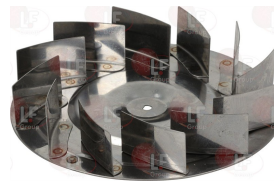

5059348 FAB \varnothing 160 mm
 thickness 44 mm
 number of blades 36 - \varnothing D-shaped hole 6x5 mm
 for Convection oven (GARBIN)

GARBIN VEN005

5080630 FAN \varnothing 159 mm
 blades no.12 - D-shaped hole 6x4.6
 thickness 28 mm
 for Convection oven (GARBIN) BRAVO-M