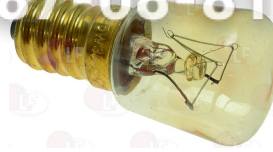

GARBIN LAM003

Suitable for:

3221041 OVEN LAMP E14 15W 230V
max temperature 300°C
for OVEN - PIZZA OVEN

GARBIN LAM002

GARBIN
Зин Общепит

Suitable for:

3221051 OVEN LAMP E14 25W 230V
max temperature 300°C
for OVEN - PIZZA OVEN