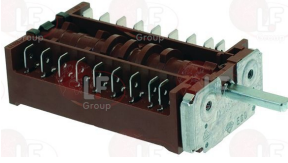

Rotary switches

3057157 SELECTOR SWITCH 0-8 POSITIONS
contact capacity 16A 250V - max 150°C
D-shaped pin $\varnothing$ 6x4.6 mm
for Convection oven electric (GARBIN) 23MX
23MXUMI - 43MX - 43MXUMI

+7(812)987-08-81

GARBIN COM000

GARBIN COM002

GARBIN COM037

Solenoid valves

3120005 SOLEN. VALVE ELBI TYPE 329 1 WAY 180°
220/240V 50/60Hz - max. temperature 90°C
inlet 3/4" - outlet $\varnothing$ 10.5 mm