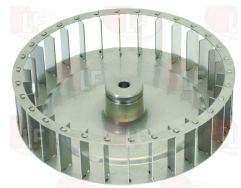

5059348 FAB \varnothing 160 mm
 thickness 44 mm
 number of blades 36 - \varnothing D-shaped hole 6x5 mm
 for Convection oven (GARBIN)

GARBIN VEN005

5080630 FAN \varnothing 159 mm
 blades no.12 - D-shaped hole 6x4.6
 thickness 28 mm
 for Convection oven (GARBIN) BRAVO-M

GARBIN VEN010

3240323 FAN \varnothing 160 mm
 thickness 40 mm
 total blades 36 - \varnothing hole 8x6 mm
 for Convection oven electric (GARBIN) 25EXVAPOR
 31EXVAPOR - 31GXUMI - 36EXVAPOR - 36PXUMI
 43SEVAPOR