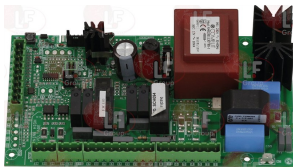

GARBIN CEN000

Electronic printed-circuit boards

5060658 MOTHEBOARD 187x103 mm
for Convection oven (GARBIN)

GARBIN SCH094

5050179 PC BOARD CONTROLS 460x65 mm
for Convection oven (GARBIN)

GARBIN SCH037

5032106 PC BOARD CONTROLS 465x65 mm
for Convection oven (GARBIN) 101EX VAPOR
104EX VAPOR - 25EX VAPOR - 45EX VAPOR
46EX VAPOR - 61GX VAPOR - 64EX VAPOR