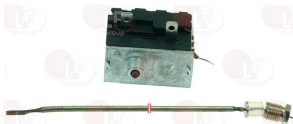

GARBIN TER002

GARBIN TER325

GARBIN TER008

GARBIN TER035

3444498 THERMOSTAT SINGLE-PHASE 50-280°C

D-shaped pin $\varnothing$ 6x4.6 mm
capillary length 1400 mm - 16A 250V
bulb $\varnothing$ 3x180 mm -with stuffing gland fitting M10x1
with tank hold fitting complete M14x1
for Convection oven electric (GARBIN) 101GXVAPOR
104PXVAPOR - 12GX - 23MX - 23MXUMI - 31GXUMI
36PXUMI - 41GXUMI - 43DX - 43DXUMI - 43MX
43MXUMI - 44PXUMI - 45GXVAPOR - 46PXVAPOR
61GXVAPOR - 64PXVAPOR
for Convection oven gas (GARBIN) 101FGX - 104FGX