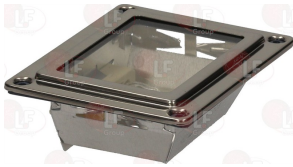

GARBIN POR021

3221268 LAMP RECEPTACLE W/LAMP G9 25W 240V
external dimensions 96x80 mm
max temperature 300°C
for Convection oven electric (GARBIN) 101EXVAPOR
101GXVAPOR - 104EXVAPOR - 104PXVAPOR
25EXVAPOR - 45EXVAPOR - 45GXVAPOR - 46EXVAPOR
46PXVAPOR - 61GXVAPOR - 64EXVAPOR - 64PXVAPOR
for Convection oven gas (GARBIN) 101FGXVAPOR
104FGXVAPOR