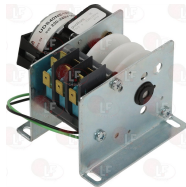

GARBIN INV008

GARBIN INV013

GARBIN INV030

Door glasses for oven and accessories

5029771 GLASS EXTERNAL OVEN DOOR 765x465 mm
for Convection oven (GARBIN)