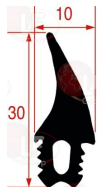

Gaskets and seals

3186522 GASKET FOR OVEN LAMP RECEPTACLE
dimensions \varnothing 40x30x2 mm
for Convection oven (GARBIN)

GARBIN GUA001
GARBIN GUA078

GARBIN GUA001

GARBIN GUA019

3186520 HEATING ELEMENT GASKET
external dimensions 70x22 mm
for Convection oven electric (GARBIN)

+7(812)9870000

GARBIN GUA000
GARBIN GUA70

GARBIN GUA000

GARBIN GUA017

3186521 HEATING ELEMENT GASKET
external dimensions 100x22 mm
for Convection oven electric (GARBIN)

GARBIN GUA018

GARBIN GUA014

GARBIN GUA018

Gaskets for oven door

5056322 GASKET FOR OVEN DOOR 1600 mm
profile dimensions 30x10 mm
in silicone elastomer
color black
for Convection oven (GARBIN)

GARBIN GUA030

5060962 GASKET FOR OVEN DOOR 2400 mm
profile dimensions 30x10 mm
in silicone elastomer
color black
for Convection oven (GARBIN)