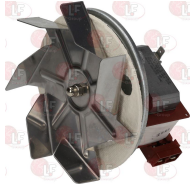

GARBIN MOT+VEN046

5075844 MOTOR 3013.2348 0,12/0,18Kw 230V 50Hz
0,8A 2800rpm - capacitor 5 μ F
for Convection oven electric (GARBIN)
Series TUTTI I FORNI PRIMA DEL 01/15
for Convection oven gas (GARBIN)