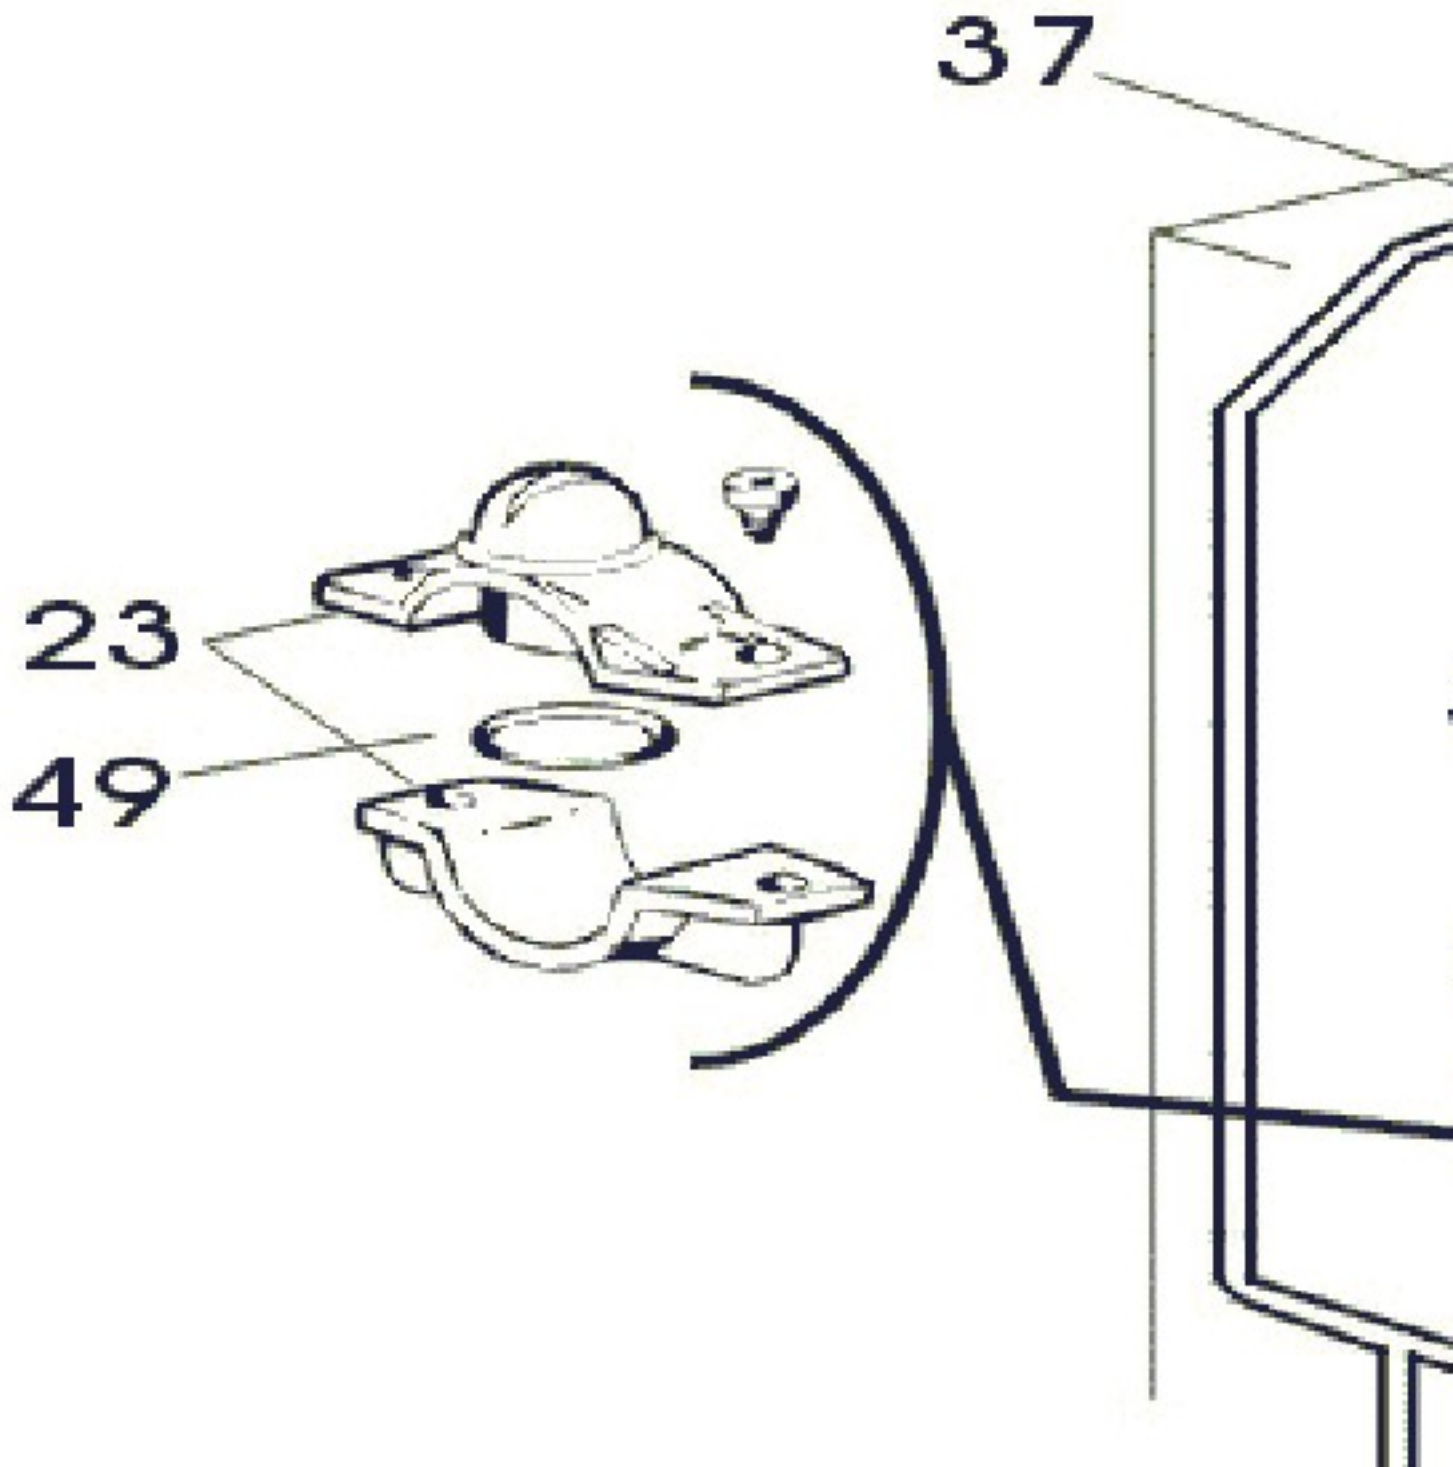

Зип Общепит

vsezip.ru

+7(812)987-08-81