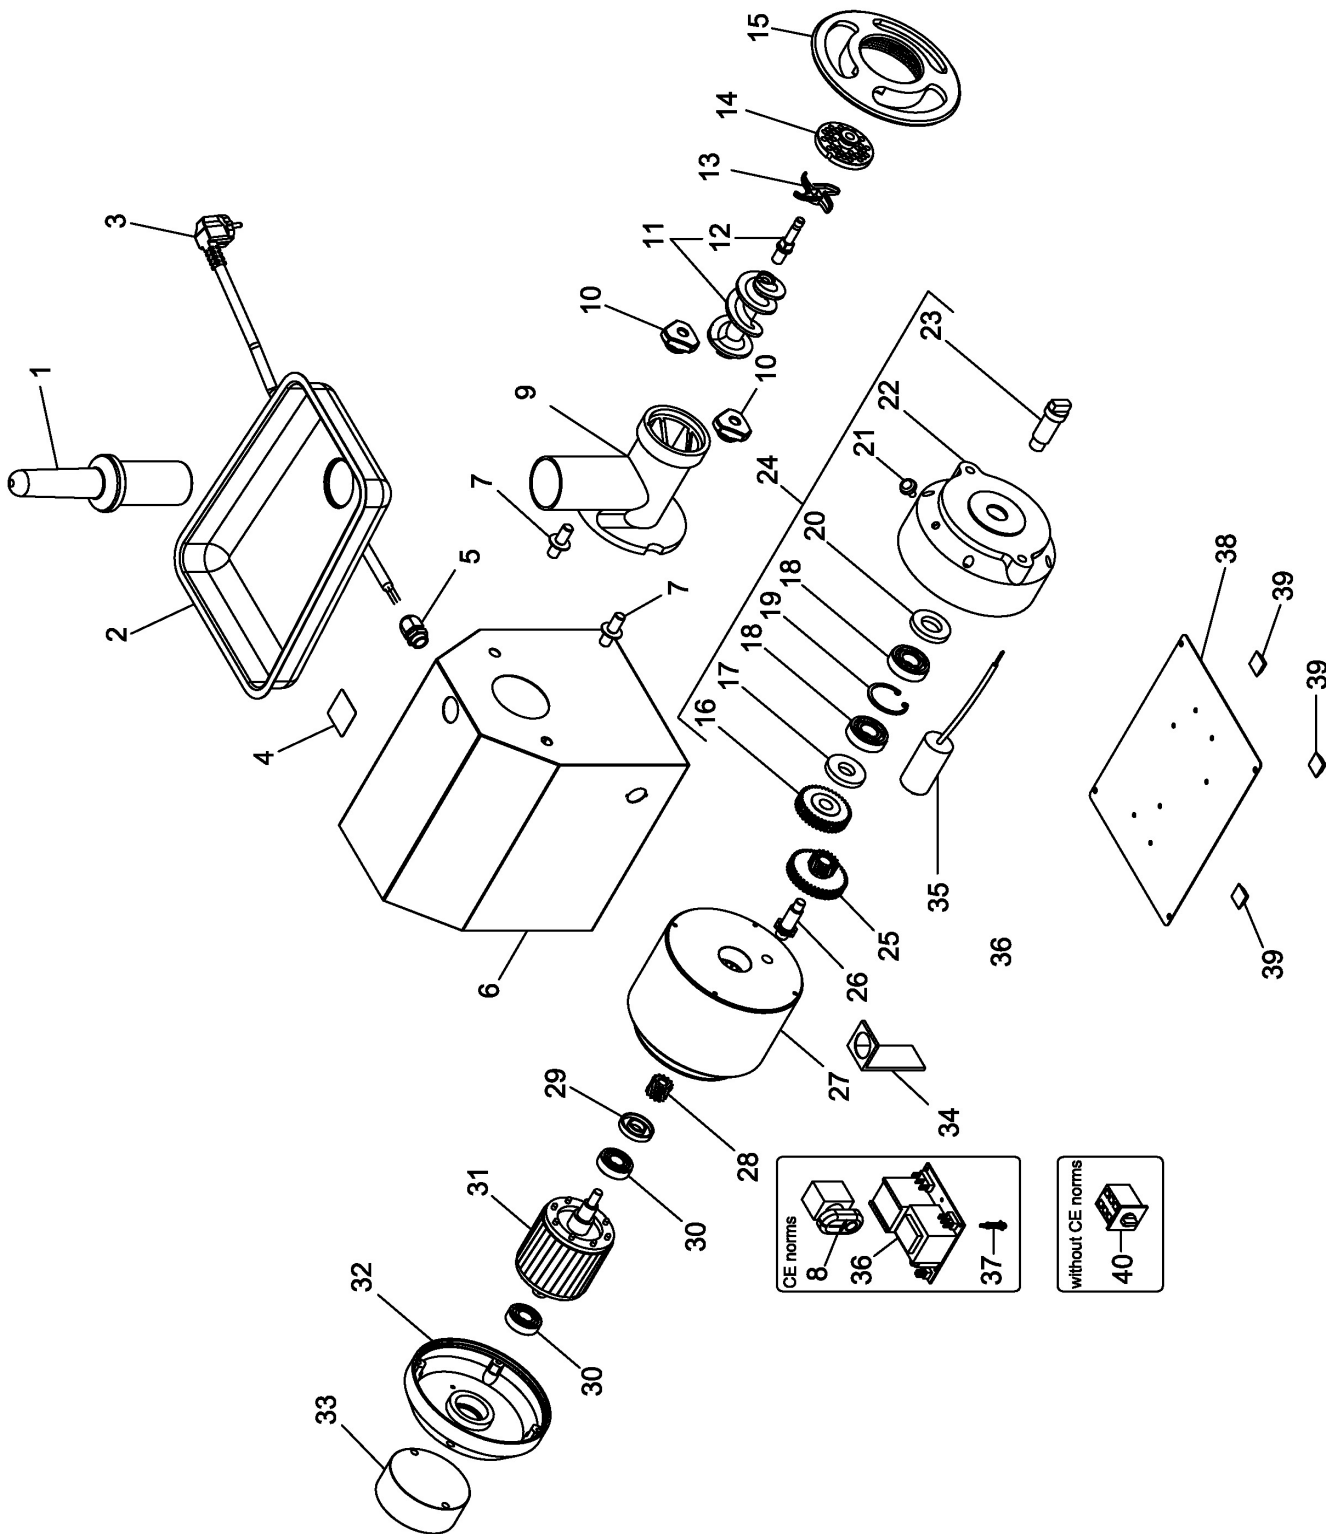

## TR22CQ0

Зип-Общепит

Pos. Ref.	Codice Code	Caratteristiche Features	Description Description	
1	SL0134	●	Pestello	Pusher
2	SL0135		Tramoggia	Hopper
3	SL1841	3Ph+Gnd	Cavo elettrico	Electric cable
3	SL1671	1Ph+N+Gnd	Cavo elettrico	Electric cable
4	SL3104		Etichetta	Label
5	SL1668	PG11	Pressacavo	Cable clamp
6	SL3041		Carucasso	Housing
7	SL3102		Perno	Pivot
8	SL0891	● Start-stop	Pulsante	Push button
9	SL3986	Stainless-steel	Bocchettone	Sleeve
9	SL2523R0	Food stuff treated cast-iron (without CE norms)	Bocchettone	Sleeve
9	SL3987	Unger	Bocchettone	Sleeve
10	SL2924	●	Pomello	Knob
11	SA5500	● Stainless-steel	Elica	Screw shaft
11	SA5400	Food stuff treated cast-iron (without CE norms)	Elica	Screw shaft
11	SA5700	Unger	Elica	Screw shaft
12	SL0823		Perno	Pivot
12	SL0824	Unger	Perno	Pivot
13	///////	●	Coltello	Cutter
14	///////	●	Piastra	Plate
15	SL0197	Stainless-steel	Volantino	Handwheel
15	SL3328R0	Aluminium (without CE norms)	Volantino	Handwheel
16	SL0130		Ingranaggio	Gear
17	SL2593	∅20x∅47x8	Paraolio	Oil seal
18	SL3125	6204 2RS	Cuscinetto	Bearing
19	SL0082	∅47	Seeger	Seeger
20	SL2591	∅25x∅47x8	Paraolio	Oil seal
21	SL2709	●	Tappo	Tap
22	SL3112		Calotta	Calotte
23	SL2528		Albero	Shaft
24	SA1320	Assembly	Calotta	Calotte
25	SL0125		Ingranaggio	Gear
26	SL2589		Albero	Shaft
27	SA1016	400V/3Ph/50Hz	Statore	Stator
27	SA1017	230V/1Ph/50Hz	Statore	Stator
28	SL0128		Ingranaggio	Gear
29	SL0127	∅17x∅40x8	Paraolio	Oil seal
30	SL0131	6203 2RS	Cuscinetto	Bearing
31	SL2600	400V/3Ph/50Hz	Rotore	Rotor
31	SL2601	230V/1Ph/50Hz	Rotore	Rotor
32	SL0186		Calotta	Calotte
33	SL3082		Distanziale	Spacer
34	SL0176		Staffa	Bracket
35	SL0931	20µF	Condensatore	Condenser
36	SL0883	●	Scheda elettronica	Electronic card
37	SL3020		Distanziale	Spacer
38	SL3049		Fondo	Bottom
39	3178340		Piedino	Foot
40	SL0054		Interruttore	Switch