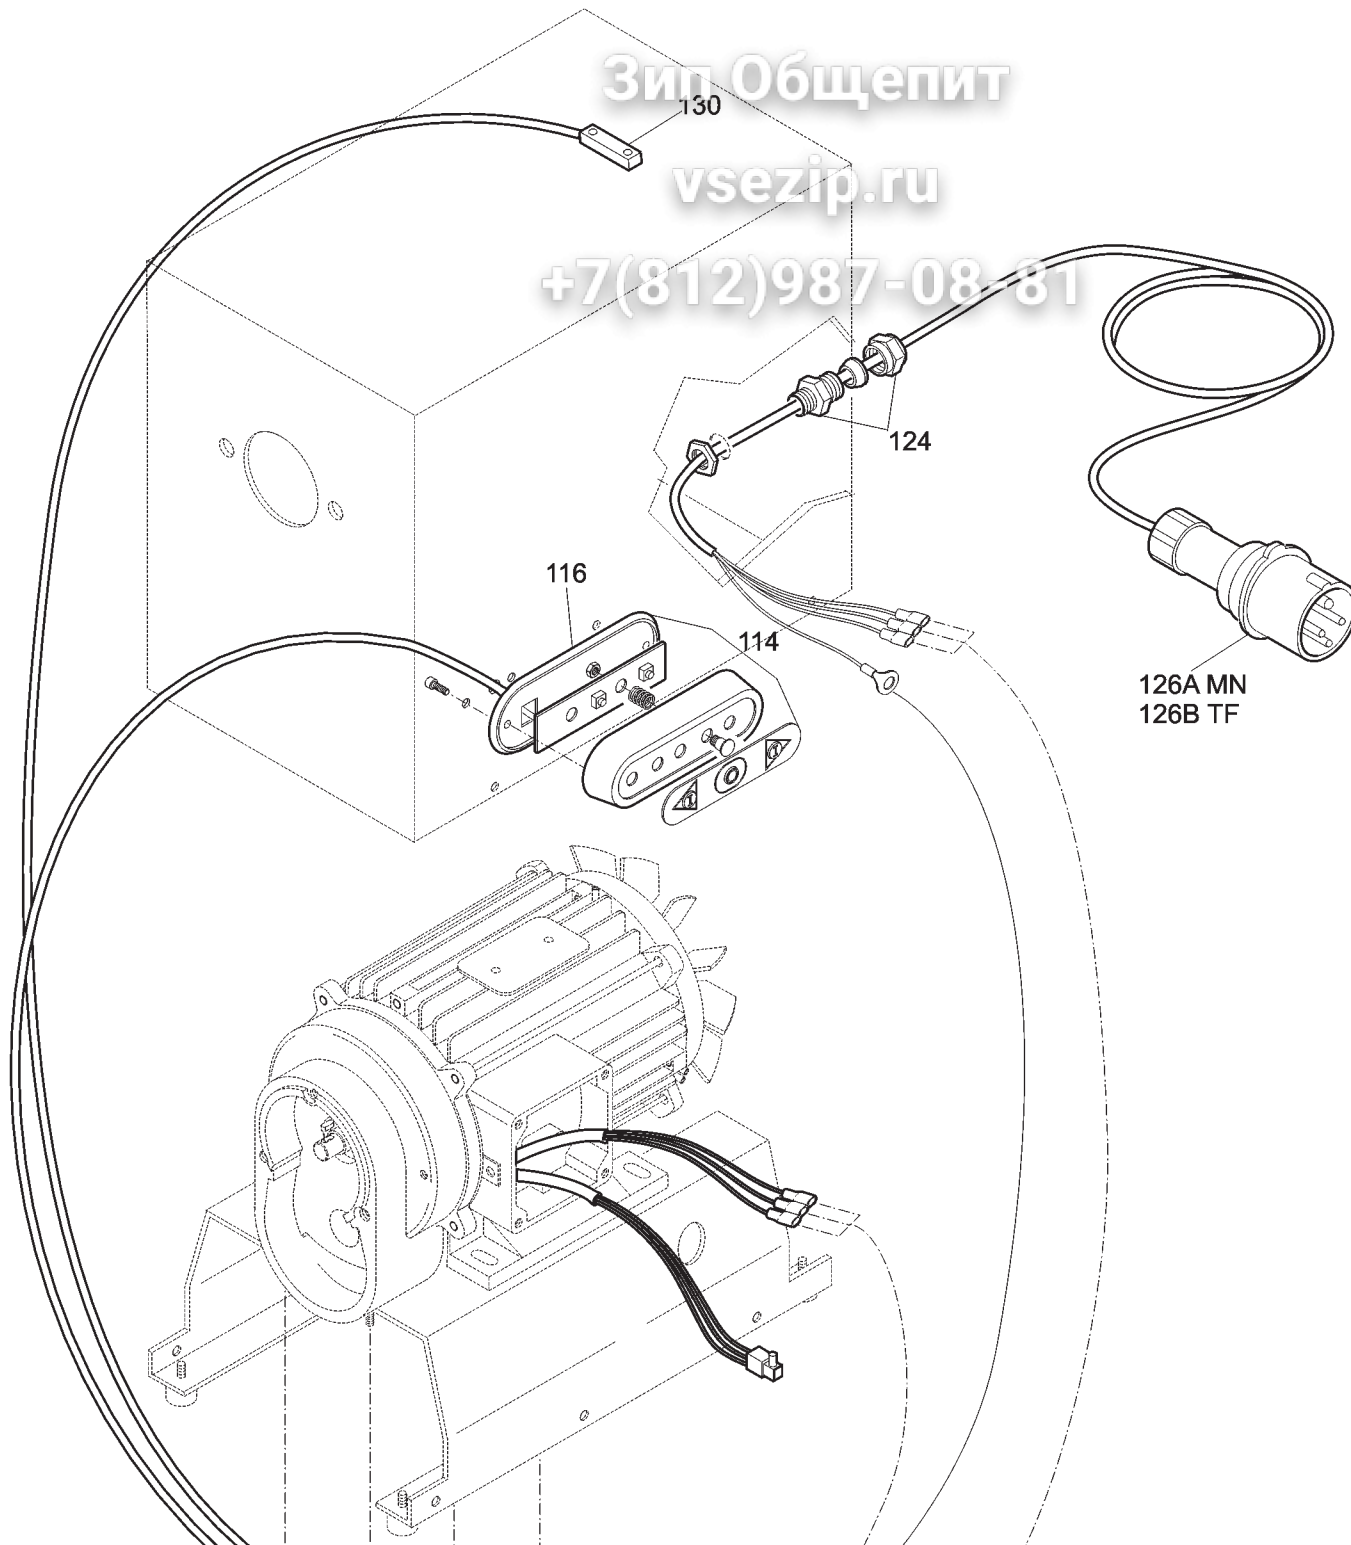

116

114

126A MN
126B TF

Зип Общепит

Tabelle1

02	S/S RING FOR MINCER TC 32	LF2033103
03	SPACER FOR 1/2 UNGER HEAD TC32	LF15332DDX
07 A	WORM PIN FOR MINCER TC 32	LF2033013
07 B	UNGER WORM PIN FOR TC 32	LF2033202
08	SCHNECKE TC 32	LF2032912
10 A	S/S OPENING TC 32 DLLS/CHCG	LF2032901
10 B	S/S HEAD UNGER for TC 32	LF2032903
12	TRICHTER TC 32 PX QUADRO CE	LF2032715
15	DICTUNGSRING	LF1232611
16	PUSHER SQUARE L.180 D.48 FOR TC 22	LF2035862
24	S/S SHAFT FOR TC32	LF2032621
25	DICHTUNGSRING HALS TC 22-32	LF1232608
30	GEAR BOX COVER	LF2032630
32	BALL BEARING 7204-B	LF1133001
38	NUT SPEC.M10 IX TC22-32	LF2032609
42	BALL BEARING 6004 Z	LF1132001
44	GEAR SET FOR MINCER TC 22-32	LF2032608
50	BRONZE BUSH TC 32	LF2033007
52A	MOTORE TC/32P 230/50 Hz GREZZO 2 HP	LF18G32902
52B	MOTORE TC/32CH 400/50HZ GREZZO 2.7	LF18G32901
53	GASKET FOR MINCER TC22-32	LF1232605
56	RING 1530-7	LF1260001
58	STAINLESS STEEL BODY TC22-32	LF2032710
60	BASE - INOX TC22/32	LF2032702
80	BASE COVER TC22-32	LF2032703
85	MAGNET M634	LF1039710
114	SCHALTERPANEL TAGLIORETTI	LF1033021
118	ROTARY SWITCH FOR TC/IP	LF1033001
120	ELEKTRONISCHE KARTE TAGLIORETT	LF1033020
126A	CEE PLUG 2P+T	LF1010015
126B	PLUG CEE 3P + T	LF1010014
130	MAGNETIC CONTACTOR	LF1010005