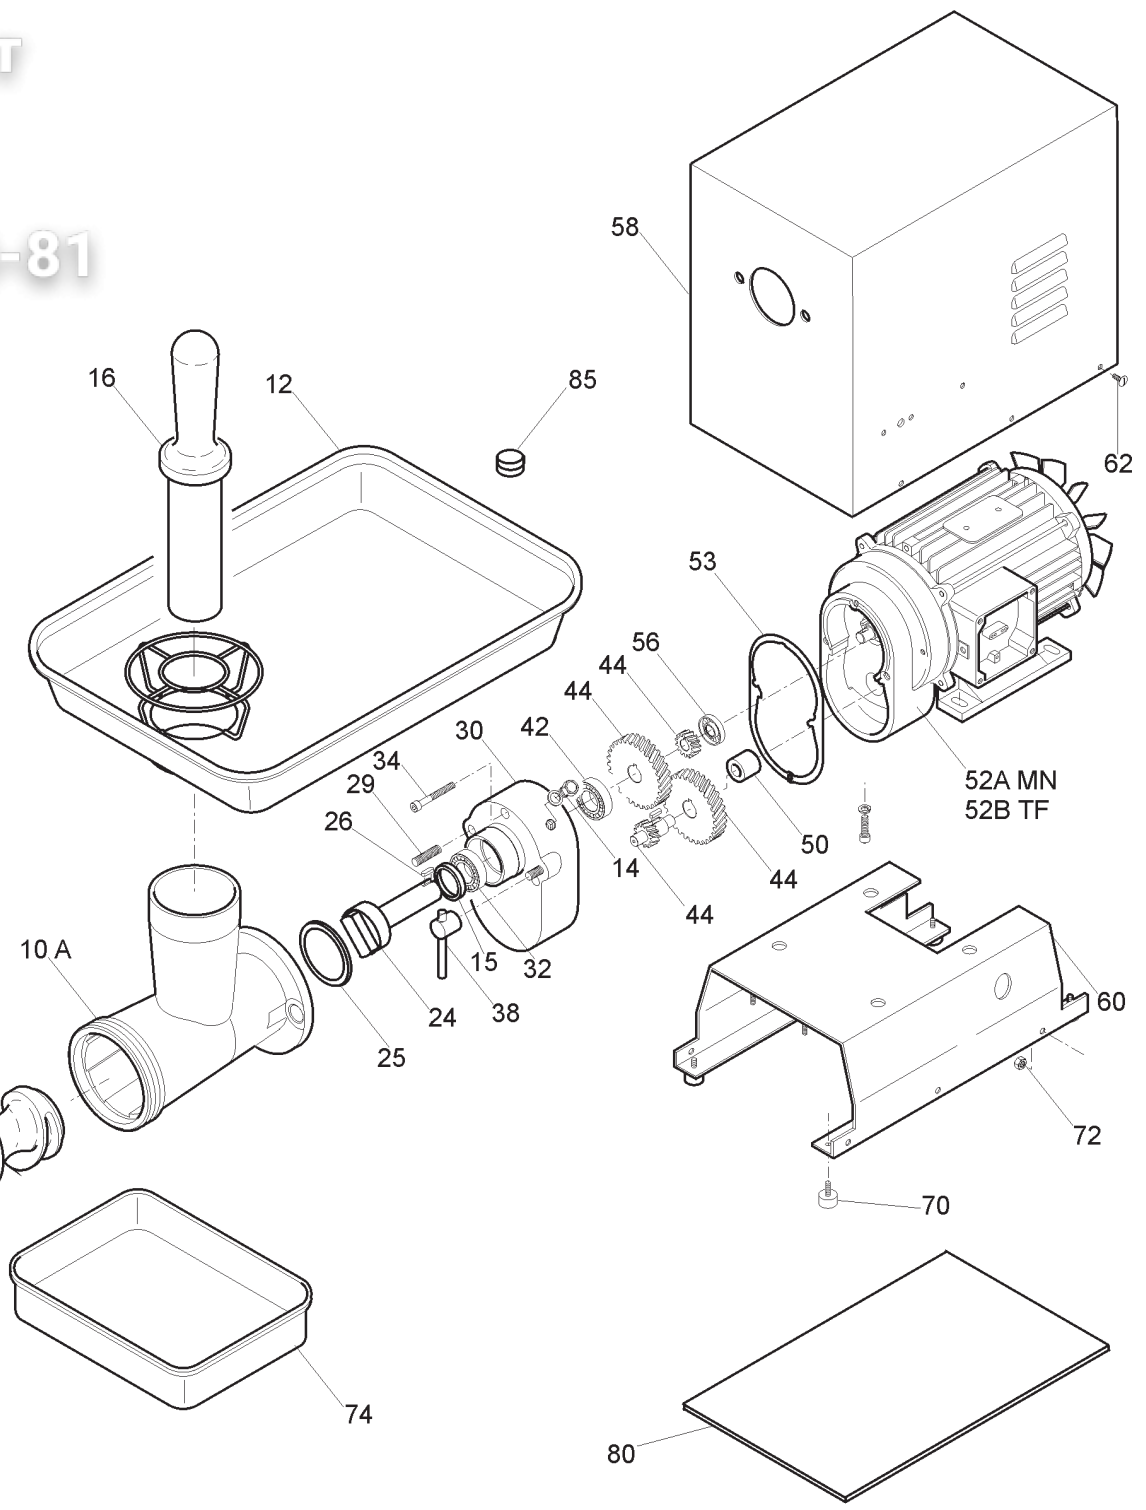

Unger Зип Общепит

vsezip.ru

+7(812)987-08-81