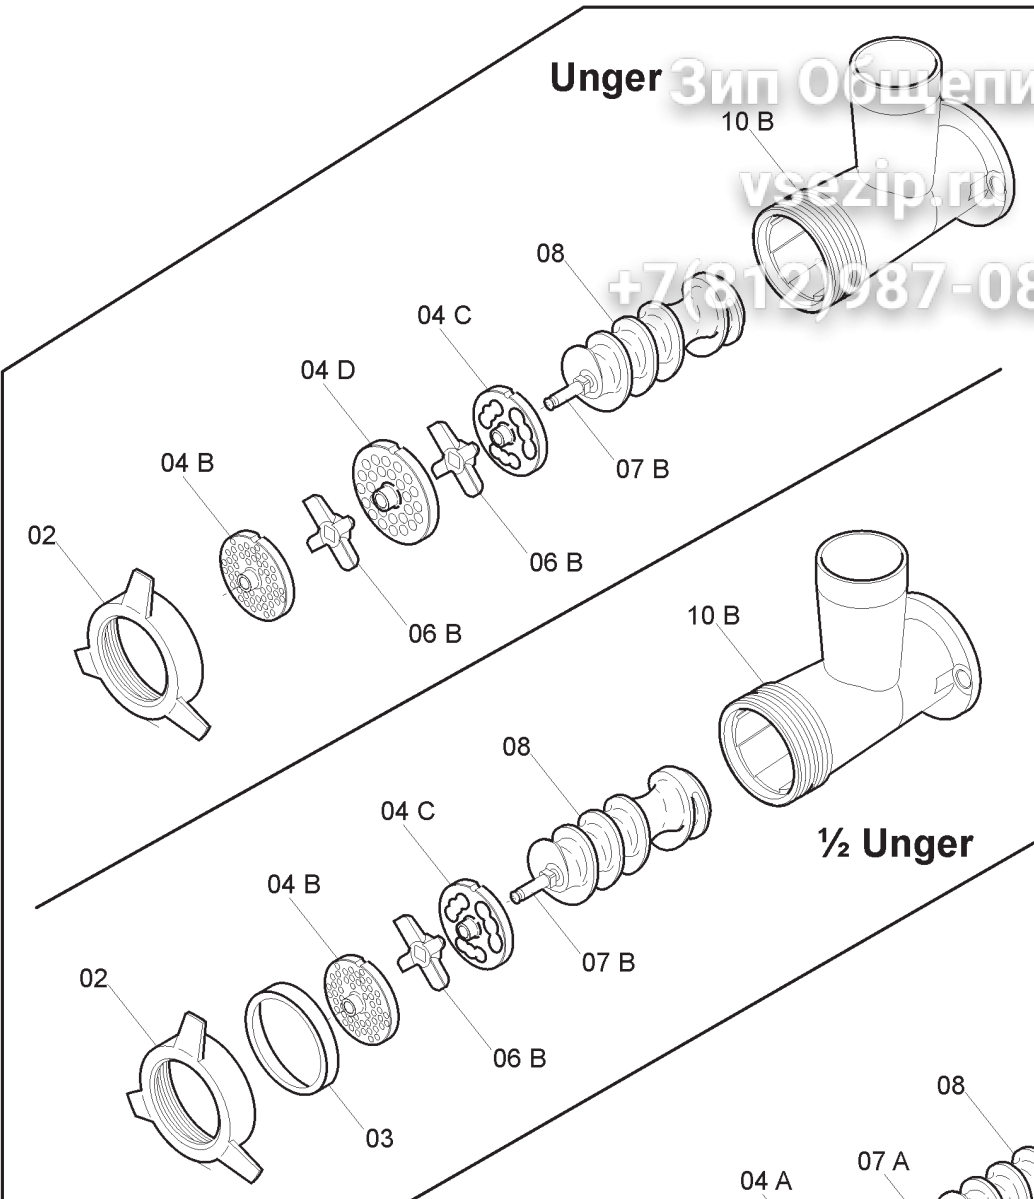

Unger Зип Общепит

vsezip.ru

+7(812)987-08-81