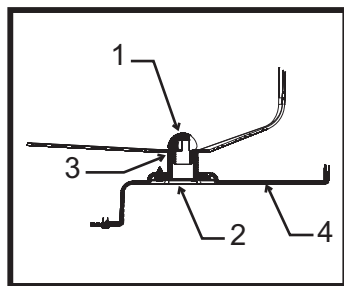

Bins, Condensers, and Accessories

Service Parts

B222, B322, B330, B530, B842, B948

Item Number	Part Number	Description	Item Number	Part Number	Description
1	02-2809-01	Drain top	17	A38920-001	Canopy, B222, B322
2	02-3108-01	Drain fitting		A38921-001	Canopy, B330, B530
3	02-4193-01	Drain gasket		A38922-001	Canopy, B842
4	02-4234-01	Drain panel, SS only		A38923-001	Canopy, B948
5	02-0540-01	Scoop	18	A38910-001	Baffle, B222, B322
6	03-3876-01	Spring*		A38911-001	Baffle, B330, B530
7	03-3874-01	Hinge pin*		A38912-001	Baffle, B842
8	13-0946-01	Hinge gasket		A38913-001	Baffle, B948
9	03-1539-12	E clip*	19	13-0943-02	Gasket, 22" use 86" Gasket, 30" use 102" Gasket, 42" use 126" Gasket, 48" use 136"
10	05-0586-01	Elbow for drain	20	A38907-001	Left cap - ss bin
11	03-1403-71	Screw, hinge to canopy		A39240-001	Left cap - plastic bin
12	03-1418-30	Screw, frame to canopy	21	A38908-001	Right cap - ss bin
13	02-4232-01	Left hinge mount*		A29241-001	Right cap - plastic bin
14	02-4233-01	Right hinge mount*	22	A38977-001	22" back cap
15	A38914-021	Door, B222, B322		A38978-001	30" back cap
	A38915-021	Door, B330, B530		A38979-001	42" back cap
	A38916-021	Door, B842		A38980-001	48" back cap
15a	13-0595-00	B842 door gasket, use 27.5"			
	A38917-021	Door, B948			
15b	13-0595-00	B948 door gasket, use 33.5"			
15c	02-4235-01	Bumper, 22" and 30" only			
16	02-4236-01	Frame, B222, B322			
	02-4237-01	Frame, B330, B530			
	02-4238-01	Frame, B842			
	02-4239-01	Frame, B948			

Drain Detail

Hinge Detail

* Replacement of frame recommended when servicing hinge parts.

Order kit KLP7 for a set of 4 legs.