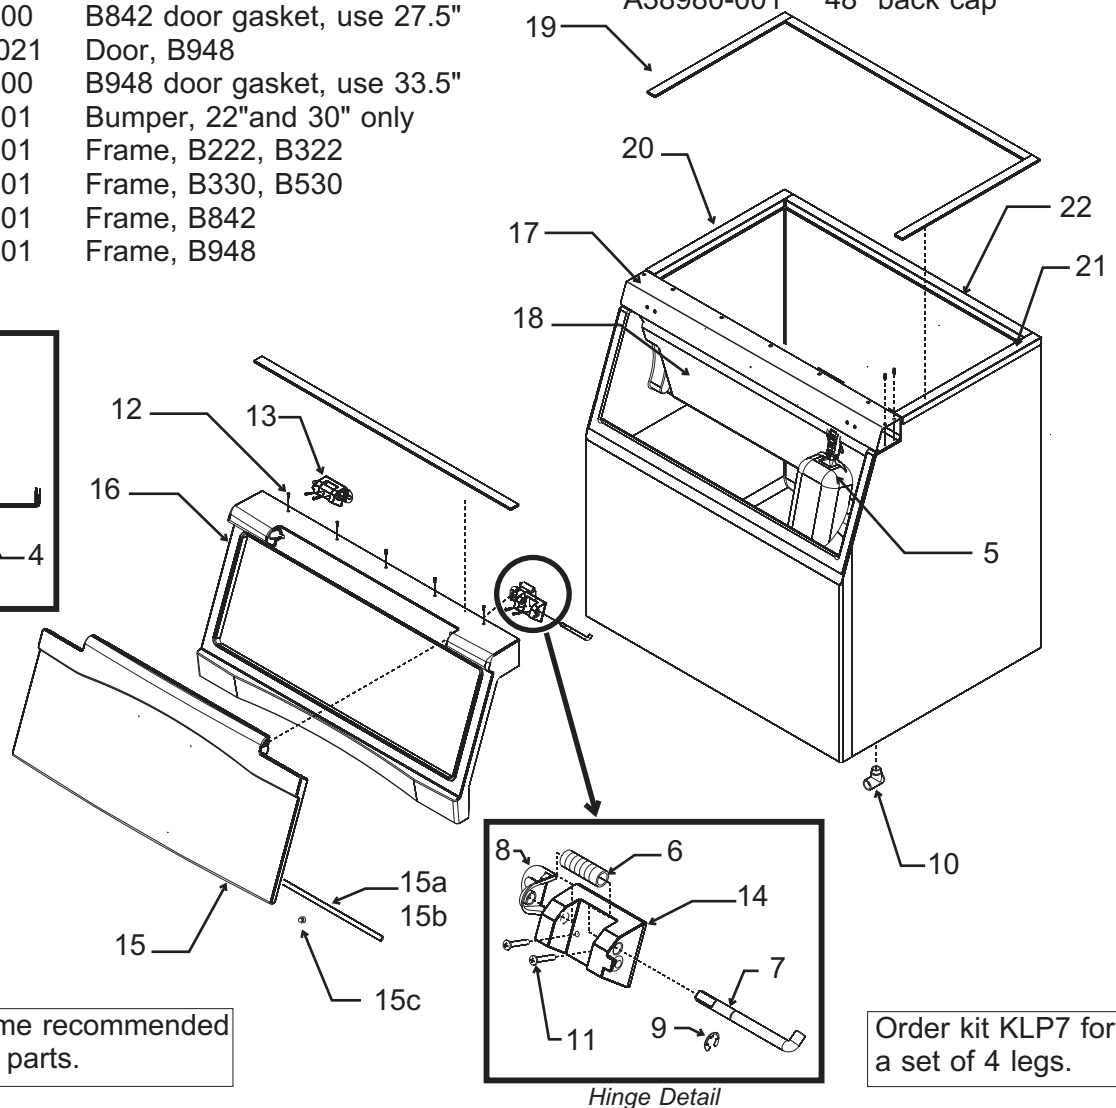

Bins, Condensers, and Accessories

Service Parts

B222, B322, B330, B530, B842, B948

Item Number	Part Number	Description	Item Number	Part Number	Description
1	02-2809-01	Drain top	17	A38920-001	Canopy, B222, B322
2	02-3108-01	Drain fitting		A38921-001	Canopy, B330, B530
3	02-4193-01	Drain gasket		A38922-001	Canopy, B842
4	02-4234-01	Drain panel, SS only		A38923-001	Canopy, B948
5	02-0540-01	Scoop	18	A38910-001	Baffle, B222, B322
6	03-3876-01	Spring*		A38911-001	Baffle, B330, B530
7	03-3874-01	Hinge pin*		A38912-001	Baffle, B842
8	13-0946-01	Hinge gasket		A38913-001	Baffle, B948
9	03-1539-12	E clip*	19	13-0943-02	Gasket, 22" use 86" Gasket, 30" use 102" Gasket, 42" use 126" Gasket, 48" use 136"
10	05-0586-01	Elbow for drain	20	A38907-001	Left cap - ss bin
11	03-1403-71	Screw, hinge to canopy		A39240-001	Left cap - plastic bin
12	03-1418-30	Screw, frame to canopy	21	A38908-001	Right cap - ss bin
13	02-4232-01	Left hinge mount*		A29241-001	Right cap - plastic bin
14	02-4233-01	Right hinge mount*	22	A38977-001	22" back cap
15	A38914-021	Door, B222, B322		A38978-001	30" back cap
	A38915-021	Door, B330, B530		A38979-001	42" back cap
	A38916-021	Door, B842		A38980-001	48" back cap
15a	13-0595-00	B842 door gasket, use 27.5"			
	A38917-021	Door, B948			
15b	13-0595-00	B948 door gasket, use 33.5"			
15c	02-4235-01	Bumper, 22" and 30" only			
16	02-4236-01	Frame, B222, B322			
	02-4237-01	Frame, B330, B530			
	02-4238-01	Frame, B842			
	02-4239-01	Frame, B948			

Drain Detail

Hinge Detail

* Replacement of frame recommended when servicing hinge parts.

Order kit KLP7 for a set of 4 legs.