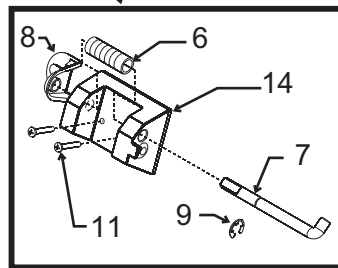

Bins, Condensers, and Accessories

Service Parts

B222, B322, B330, B530, B842, B948

Item Number	Part Number	Description	Item Number	Part Number	Description
1	02-2809-01	Drain top	17	A38920-001	Canopy, B222, B322
2	02-3108-01	Drain fitting		A38921-001	Canopy, B330, B530
3	02-4193-01	Drain gasket		A38922-001	Canopy, B842
4	02-4234-01	Drain panel, SS only		A38923-001	Canopy, B948
5	02-0540-01	Scoop	18	A38910-001	Baffle, B222, B322
6	03-3876-01	Spring*		A38911-001	Baffle, B330, B530
7	03-3874-01	Hinge pin*		A38912-001	Baffle, B842
8	13-0946-01	Hinge gasket		A38913-001	Baffle, B948
9	03-1539-12	E clip*	19	13-0943-02	Gasket, 22" use 86" Gasket, 30" use 102" Gasket, 42" use 126" Gasket, 48" use 136"
10	05-0586-01	Elbow for drain	20	A38907-001	Left cap - ss bin
11	03-1403-71	Screw, hinge to canopy		A39240-001	Left cap - plastic bin
12	03-1418-30	Screw, frame to canopy	21	A38908-001	Right cap - ss bin
13	02-4232-01	Left hinge mount*		A29241-001	Right cap - plastic bin
14	02-4233-01	Right hinge mount*	22	A38977-001	22" back cap
15	A38914-021	Door, B222, B322		A38978-001	30" back cap
	A38915-021	Door, B330, B530		A38979-001	42" back cap
	A38916-021	Door, B842		A38980-001	48" back cap
15a	13-0595-00	B842 door gasket, use 27.5"			
	A38917-021	Door, B948			
15b	13-0595-00	B948 door gasket, use 33.5"			
15c	02-4235-01	Bumper, 22" and 30" only			
16	02-4236-01	Frame, B222, B322			
	02-4237-01	Frame, B330, B530			
	02-4238-01	Frame, B842			
	02-4239-01	Frame, B948			

Drain Detail

Hinge Detail

* Replacement of frame recommended when servicing hinge parts.

Order kit KLP7 for a set of 4 legs.