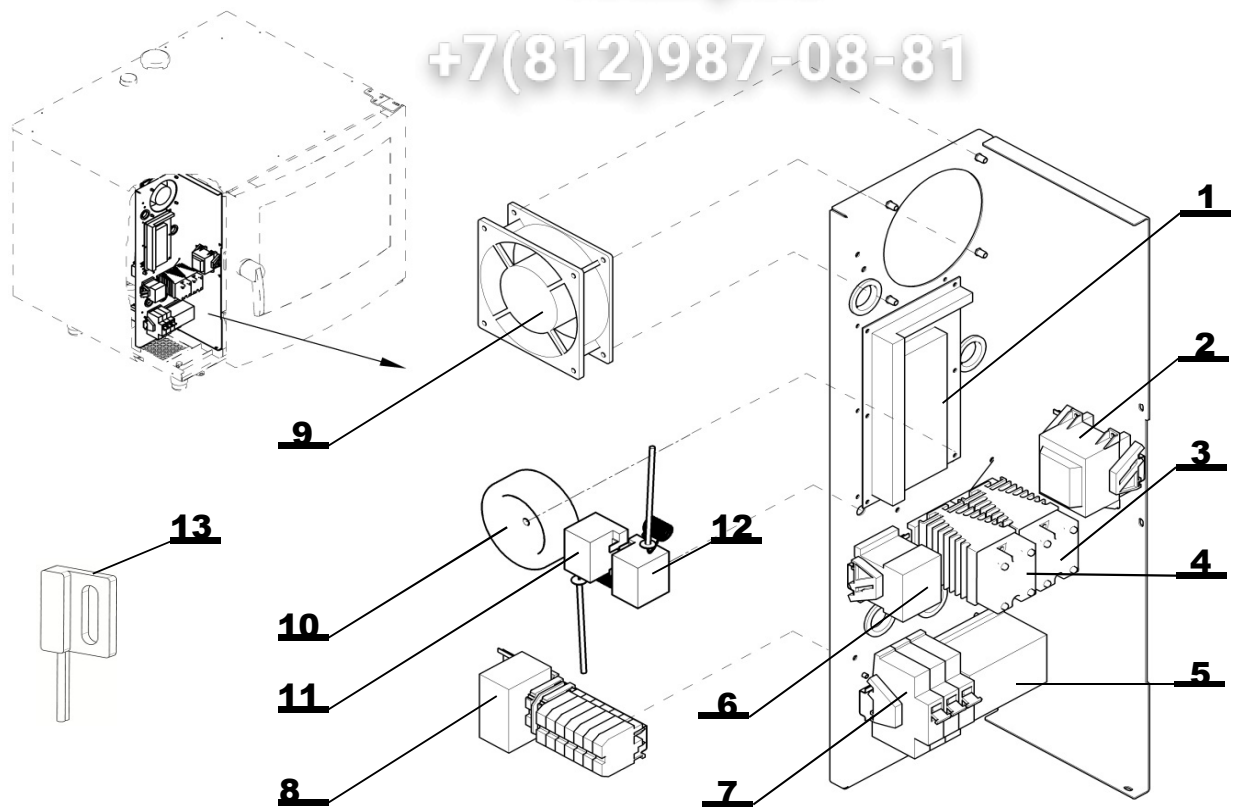

Зип Общежит

POWER PANEL ORANGE
vsezip.ru

+7(812)987-08-81

Position	Code	Name	For type of combi steamer			
			B611i	B611b	O611i	O611b
1	EA14-0080	POWER SUPPLY BOARD VISION -R04.1			•	•
2	EA13-0008	TRANSFORMER TRONIC 17V			•	•
3	EA02-0203	SOLID STATE RELAY SOB965660			•	•
4	EA02-0203	SOLID STATE RELAY SOB965660			•	•
5	EA02-0002	REVERSIBLE CONTACTOR			•	•
6	EA02-0004	CONTACTOR (LC1D25P7)			•	•
7	EA03-0018	CIRCUIT BREAKER PEP-10J 3P D 6A			•	•
8	EA13-0058	SUPPRESSION COMPONENT FC611 13b			•	•
9	ZA21-0007	FAN SUNNON			•	•
10	EA13-0011	TOROIDAL TRANSFORMER 230V/11,5V			•	•
11	EA04-0011	THERMAL FUSE BOILER 140 °C			•	•
12	EA04-0012	THERM. FUSE FOR SPACE 360°C			•	•
13	EA01-0015	DOOR SWITCH 623, 611, 1011			•	•

Note: