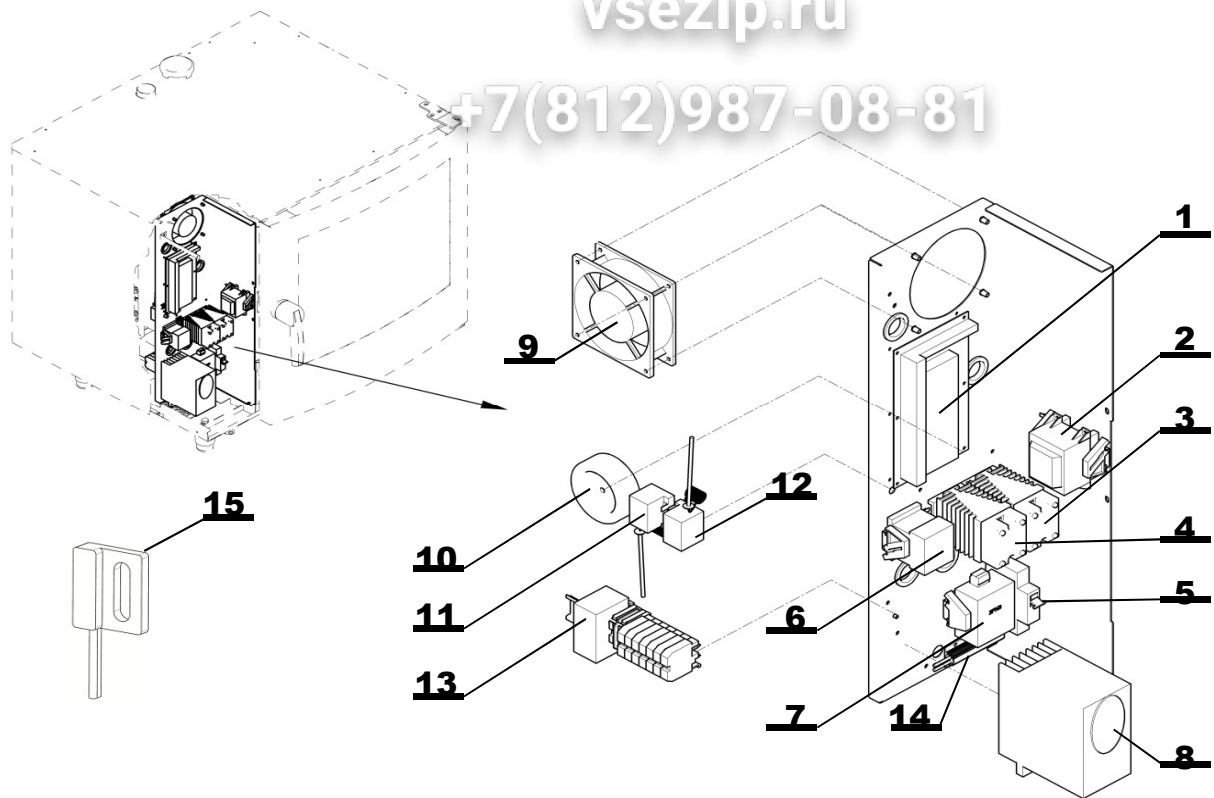

3 тип Общепит

CONTROL PANEL

vsezip.ru

+7(812)987-08-81

Position	Code	Name	For type of combi steamer			
			B611i	B611b	O611i	O611b
1	AC21-1205/CH1	WHOLE LEFT CORNER WITH ELECTRONIC 611-BLUE	•	•		
1	AC21-1206/CH1	WHOLE LEFT CORNER WITH ELECTRONIC 611-ORANGE			•	•
2	XC10-2000	ELECTRONIC BOARD SET VISION-BLUE Freescale 2011	•	•		
2	XC10-2100	ELECTRONIC BOARD SET VISION-ORANGE Freescale 2011			•	•
3	EA05-0052	USB CABLE	•	•	•	•
4	SP21-0001	USB COVER	•	•	•	•
5	AP10-0021	COVER OF ELECTRONICS	•	•	•	•
6	EA13-0151	AUXILIARY LOUD-SPEAKER	•	•	•	•

Note:

1	AC21-1205/S/CH1	LEFT CORNER PLATE 6 - BLUE WITH USB CONNECTOR	•	•		
1	AC21-1206/S/CH1	LEFT CORNER PLATE 6 - ORANGE WITH USB CONNECTOR			•	•

Position	Code	Name	For type of combi steamer			
			B611i	B611b	O611i	O611b
1	EA14-0080	POWER SUPPLY BOARD VISION -R04.1	•	•		
2	EA13-0008	TRANSFORMER TRONIC 17V	•	•		
3	EA02-0203	SOLID STATE RELAY SOB965660		•		
4	EA02-0203	SOLID STATE RELAY SOB965660	•	•		
5	EA03-0016	CIRCUIT BREAKER	•	•		
6	EA02-0004	CONTACTOR (LC1D25P7)	•	•		
7	EA13-0109	SUPPRESSOR	•	•		
8	EA13-0400	FREQUENCY CONVERTER	•	•		
9	ZA21-0007	FAN SUNNON	•	•		
10	EA13-0011	TOROIDAL TRANSFORMER 230V/11,5V	•	•		
11	EA04-0011	THERMAL FUSE BOILER 140 °C		•		
12	EA04-0012	THERM. FUSE FOR SPACE 360°C	•	•		
13	EA13-0057	SUPPRESSION COMPONENT FC611	•	•		
14	EA16-0041	RESISTOR VW3TR342150RJ	•	•		
15	EA01-0015	DOOR SWITCH 623, 611, 1011	•	•		