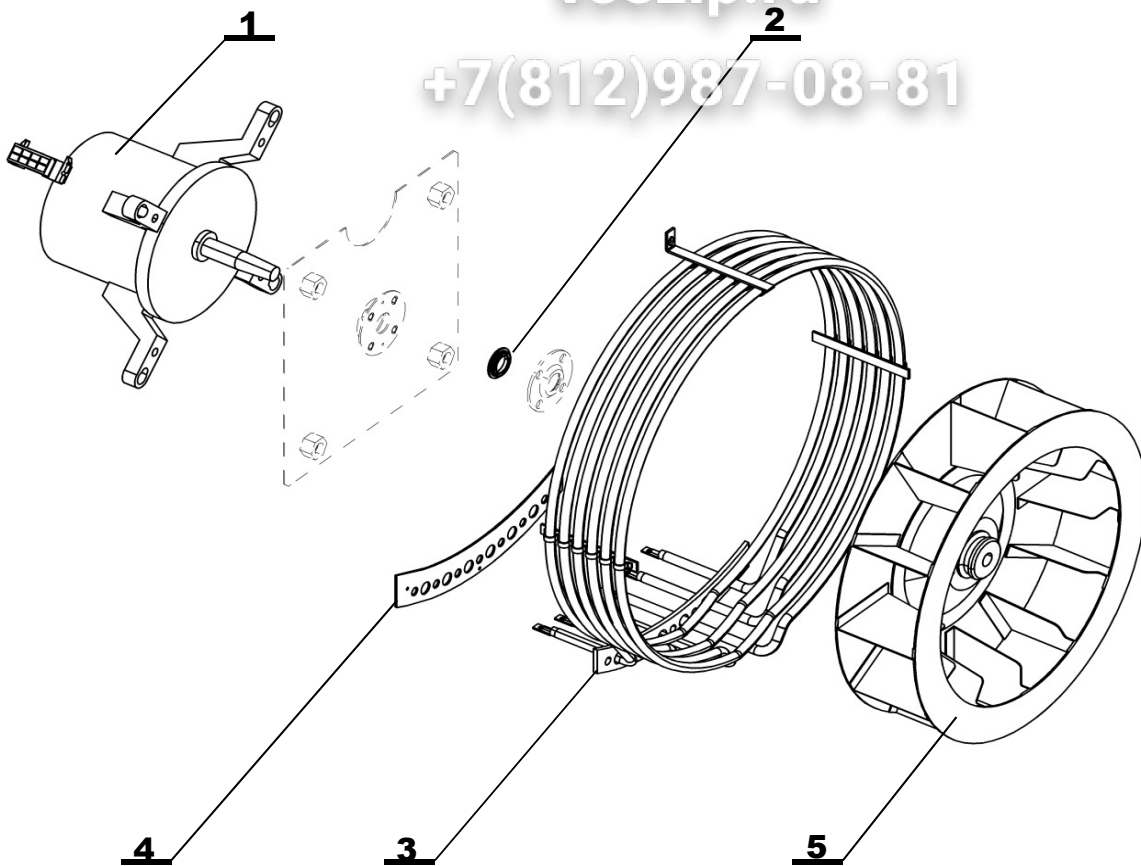

Position	Code	Name	For type of combi steamer			
			B611i	B611b	O611i	O611b
1	EA11-0014	MOTOR HANNING L9 EB30	•	•	•	•
2	AX00-0006	MOTOR SEAL	•	•	•	•
3	AX00-0005	HEATING ELEMENT 611 9kW	•	•	•	•
4	AX00-0008	SEAL	•	•	•	•
5	AX09-0001	VENTILATOR FAN ø 320mm	•	•	•	•

Note: