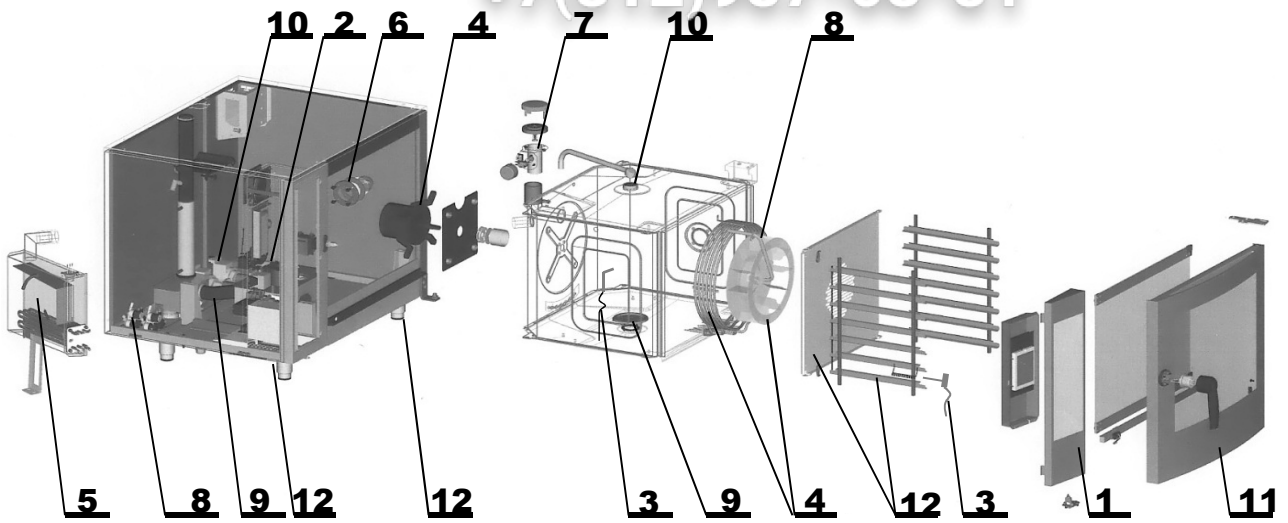

Spare parts catalogue

RETIGO Vision
Combi steamer 611
electric

Зип Общепит

vsezip.ru

+7(812)987-08-81

CONTENT

		Page
1	Control panel	4
2	Power panel	5 - 6
3	Temperature sensors	7
4	Motor, ventilator, heating	8
5	Boiler	9
6	Light	10
7	Flap valve	11
8	Water distribution system	12 - 13
9	Drainage system	14 - 15
10	Automatic cleaning system	16
11	Door	17
12	Accessories	18

3ип Общепит
CONTROL PANEL

vsezip.ru

+7(812)987-08-81

Position	Code	Name	For type of combi steamer			
			B611i	B611b	O611i	O611b
1	AC21-1205/CH1	WHOLE LEFT CORNER WITH ELECTRONIC 611-BLUE	•	•		
1	AC21-1206/CH1	WHOLE LEFT CORNER WITH ELECTRONIC 611-ORANGE			•	•
2	XC10-2000	ELECTRONIC BOARD SET VISION-BLUE Freescale 2011	•	•		
2	XC10-2100	ELECTRONIC BOARD SET VISION-ORANGE Freescale 2011			•	•
3	EA05-0052	USB CABLE	•	•	•	•
4	SP21-0001	USB COVER	•	•	•	•
5	AP10-0021	COVER OF ELECTRONICS	•	•	•	•
6	EA13-0151	AUXILIARY LOUD-SPEAKER	•	•	•	•