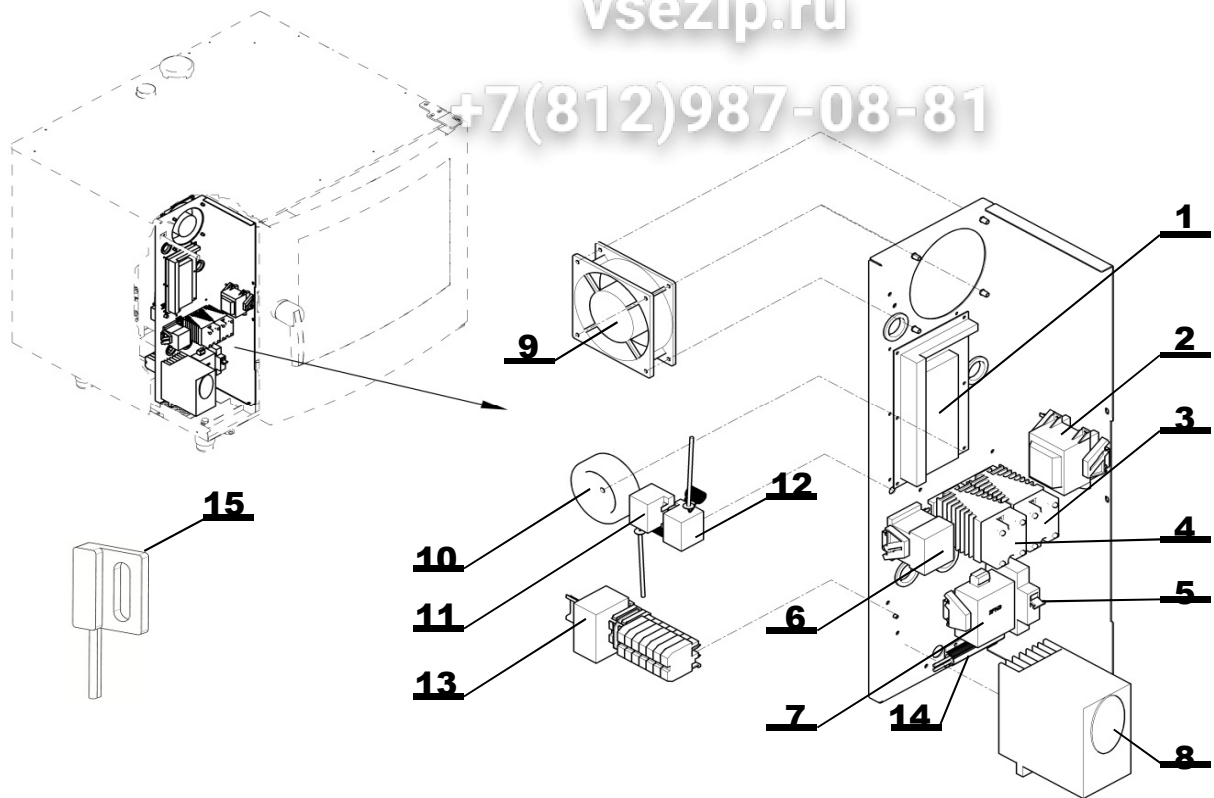

3ип Общепит
CONTROL PANEL

vsezip.ru

+7(812)987-08-81

Position	Code	Name	For type of combi steamer			
			B611i	B611b	O611i	O611b
1	AC21-1205/CH1	WHOLE LEFT CORNER WITH ELECTRONIC 611-BLUE	•	•		
1	AC21-1206/CH1	WHOLE LEFT CORNER WITH ELECTRONIC 611-ORANGE			•	•
2	XC10-2000	ELECTRONIC BOARD SET VISION-BLUE Freescale 2011	•	•		
2	XC10-2100	ELECTRONIC BOARD SET VISION-ORANGE Freescale 2011			•	•
3	EA05-0052	USB CABLE	•	•	•	•
4	SP21-0001	USB COVER	•	•	•	•
5	AP10-0021	COVER OF ELECTRONICS	•	•	•	•
6	EA13-0151	AUXILIARY LOUD-SPEAKER	•	•	•	•

Note:

1	AC21-1205/S/CH1	LEFT CORNER PLATE 6 - BLUE WITH USB CONNECTOR	•	•		
1	AC21-1206/S/CH1	LEFT CORNER PLATE 6 - ORANGE WITH USB CONNECTOR			•	•

Position	Code	Name	For type of combi steamer			
			B611i	B611b	O611i	O611b
1	EA14-0080	POWER SUPPLY BOARD VISION -R04.1	•	•		
2	EA13-0008	TRANSFORMER TRONIC 17V	•	•		
3	EA02-0203	SOLID STATE RELAY SOB965660		•		
4	EA02-0203	SOLID STATE RELAY SOB965660	•	•		
5	EA03-0016	CIRCUIT BREAKER	•	•		
6	EA02-0004	CONTACTOR (LC1D25P7)	•	•		
7	EA13-0109	SUPPRESSOR	•	•		
8	EA13-0400	FREQUENCY CONVERTER	•	•		
9	ZA21-0007	FAN SUNNON	•	•		
10	EA13-0011	TOROIDAL TRANSFORMER 230V/11,5V	•	•		
11	EA04-0011	THERMAL FUSE BOILER 140 °C		•		
12	EA04-0012	THERM. FUSE FOR SPACE 360°C	•	•		
13	EA13-0057	SUPPRESSION COMPONENT FC611	•	•		
14	EA16-0041	RESISTOR VW3TR342150RJ	•	•		
15	EA01-0015	DOOR SWITCH 623, 611, 1011	•	•		