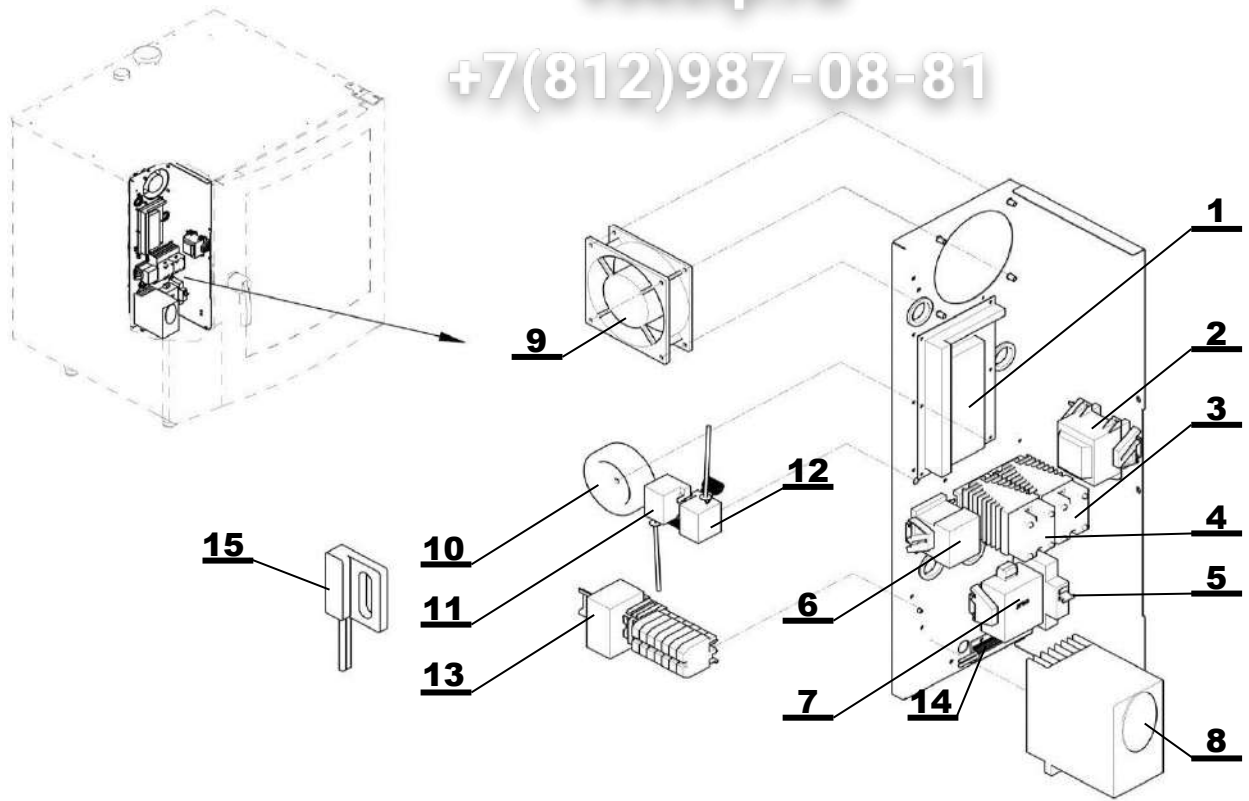

3ип Общепит

CONTROL PANEL

vsezip.ru

+7(812)987-08-81

Position	Code	Name	For type of combi oven			
			B1011i	B1011b	O1011i	O1011b
1	AC21-1305/CH1	WHOLE LEFT CORNER WITH ELECTRONIC 1011-BLUE	•	•		
1	AC21-1306/CH1	WHOLE LEFT CORNER WITH ELECTRONIC 1011-ORANGE			•	•
2	XC10-2000	ELECTRONIC BOARD SET VISION-BLUE Freescale 2011	•	•		
2	XC10-2100	ELECTRONIC BOARD SET VISION-ORANGE Freescale 2011			•	•
3	EA05-0052	USB CABLE	•	•	•	•
4	SP21-0001	USB COVER	•	•	•	•
5	AP10-0021	COVER OF ELECTRONICS	•	•	•	•
6	EA13-0151	AUXILIARY LOUD-SPEAKER	•	•	•	•
6a	AA11-9903	SPEAKER SET - 1011,1221	•	•	•	•

Note:

1	AC21-1305/S/CH1	LEFT CORNER PLATE 10 - BLUE WITH USB CONNECTOR	•	•		
1	AC21-1306/S/CH1	LEFT CORNER PLATE 10 - ORANGE WITH USB CONNECTOR			•	•

Position	Code	Name	For type of combi oven			
			B1011i	B1011b	O1011i	O1011b
1	EA14-0080	POWER SUPPLY BOARD VISION -R04.1	•	•		
2	EA13-0008	TRANSFORMER TRONIC 17V	•	•		
3	EA02-0203	SOLID STATE RELAY SOB965660		•		
4	EA02-0203	SOLID STATE RELAY SOB965660	•	•		
5	EA03-0016	CIRCUIT BREAKER	•	•		
6	EA02-0004	CONTACTOR (LC1D25P7)	•	•		
7	EA13-0109	SUPPRESSOR	•	•		
8	EA13-0400	FREQUENCY CONVERTER	•	•		
9	ZA21-0007	FAN SUNNON	•	•		
10	EA13-0011	TOROIDAL TRANSFORMER 230V/11,5V	•	•		
11	EA04-0011	THERMAL FUSE BOILER 140 °C		•		
12	EA04-0012	THERM. FUSE FOR SPACE 360°C	•	•		
13	EA13-0057	SUPPRESSION COMPONENT FC611	•	•		
14	EA16-0041	RESISTOR VW3TR342150RJ	•	•		
15	EA01-0015	DOOR SWITCH 623, 611, 1011	•	•		
7+8+14	EA13-0402	KIT RETIGO VISION	•	•		