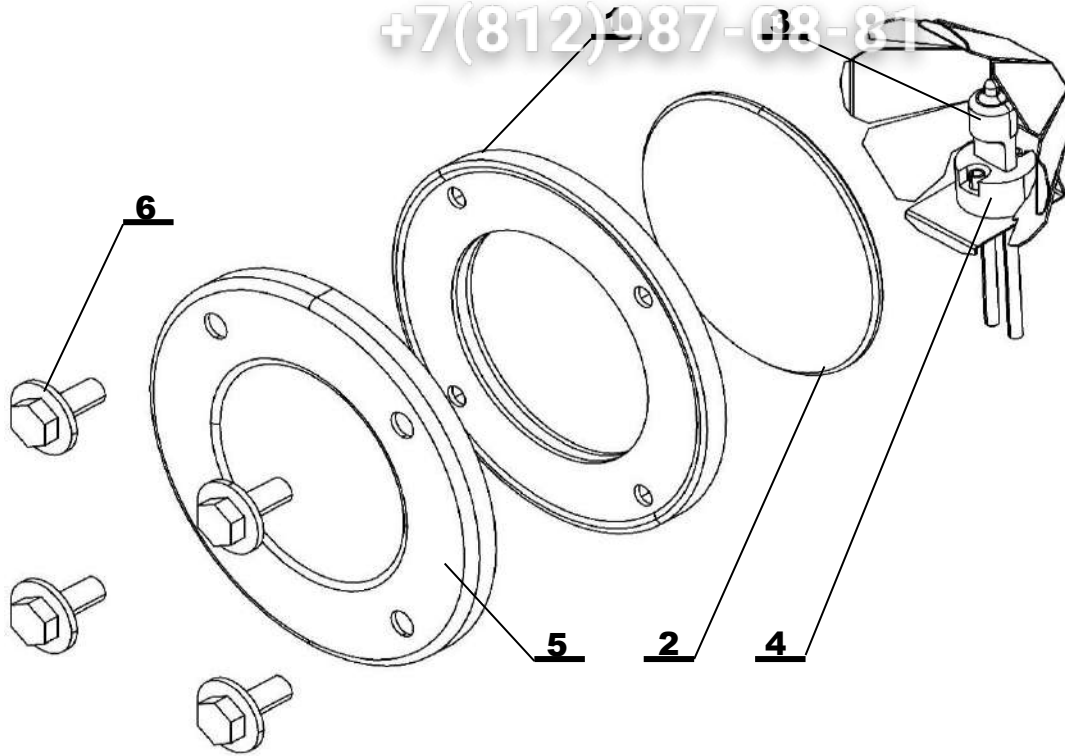

Зип LIGHT **Общепит**

vsezip.ru

+7(812)987-08-81

Position	Code	Name	For type of combi oven			
			B1011i	B1011b	O1011i	O1011b
1	AX07-0006	LIGHT SEAL VISION - VITON 80	•	•	•	•
2	AX07-0004	GLASS PLATE	•	•	•	•
3	EA13-0100	HALOGEN LAMP	•	•	•	•
4	AC07-0200	REFLECTOR WITH LAMP HOLDER	•	•	•	•
5	AP07-0004	LAMP COVER	•	•	•	•
6	ZC15-0616	SCREW M6x16	•	•	•	•

Note: