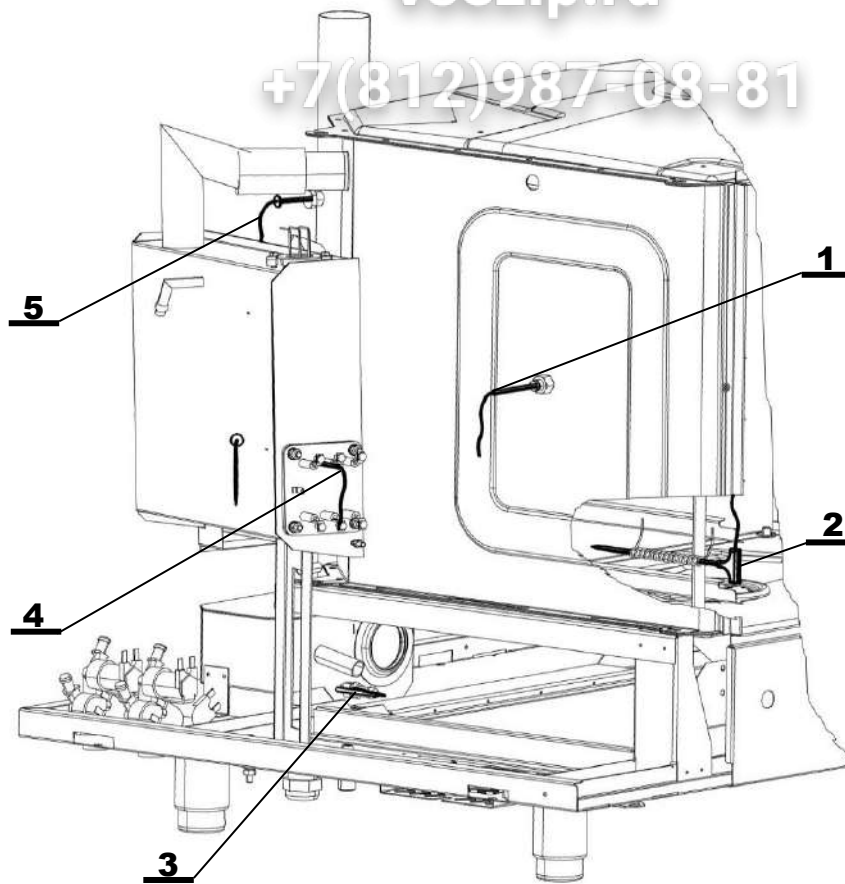

Note:

16

17

18

16	EA05-0072	CABLE UTP 0,5m	•	•		
17	EA05-0078	CABLE K-PLC 10	•	•		
18	EA15-0011	RJ 45 SPLITTER	•	•		

Position	Code	Name	For type of combi oven			
			B1011i	B1011b	O1011i	O1011b
1	EA14-0080	POWER SUPPLY BOARD VISION -R04.1			•	•
2	EA13-0008	TRANSFORMER TRONIC 17V			•	•
3	EA02-0203	SOLID STATE RELAY SOB965660			•	•
4	EA02-0203	SOLID STATE RELAY SOB965660			•	•
5	EA02-0002	REVERSIBLE CONTACTOR			•	•
6	EA02-0004	CONTACTOR (LC1D25P7)			•	•
7	EA03-0018	CIRCUIT BREAKER PEP-10J 3P D 6A			•	•
8	EA13-0058	SUPPRESSION COMPONENT FC611 13b			•	•
9	ZA21-0007	FAN SUNNON			•	•
10	EA13-0011	TOROIDAL TRANSFORMER 230V/11,5V			•	•
11	EA04-0011	THERMAL FUSE BOILER 140 °C			•	•
12	EA04-0012	THERM. FUSE FOR SPACE 360°C			•	•
13	EA01-0015	DOOR SWITCH 623, 611, 1011			•	•

Note:

14	EA05-0078	CABLE K-PLC 10			•	•
----	-----------	----------------	--	--	---	---

3ип Общеит

TEMPERATURE SENSORS
vsezip.ru

+7(812)987-08-81

Position	Code	Name	For type of combi oven			
			B1011i	B1011b	O1011i	O1011b
1	EA10-0103	COOKING CHAMBER AND STEAM TEMP. SENSOR	•	•	•	•
2	EA10-0118	CORE PROBE (meat probe) - Blue - 4 point 623, 611, 1011	•	•		
2a	EA10-0116	CORE PROBE (meat probe) - Orange - 1 point 623, 611, 1011			•	•
3	EA10-0104	DRAIN and BOILER TEMP. SENSOR 623, 611, 1011, 1221	•	•	•	•
4	EA10-0104	DRAIN and BOILER TEMP. SENSOR 623, 611, 1011, 1221		•		•
5	EA10-0103	COOKING CHAMBER AND STEAM TEMP. SENSOR		•		•