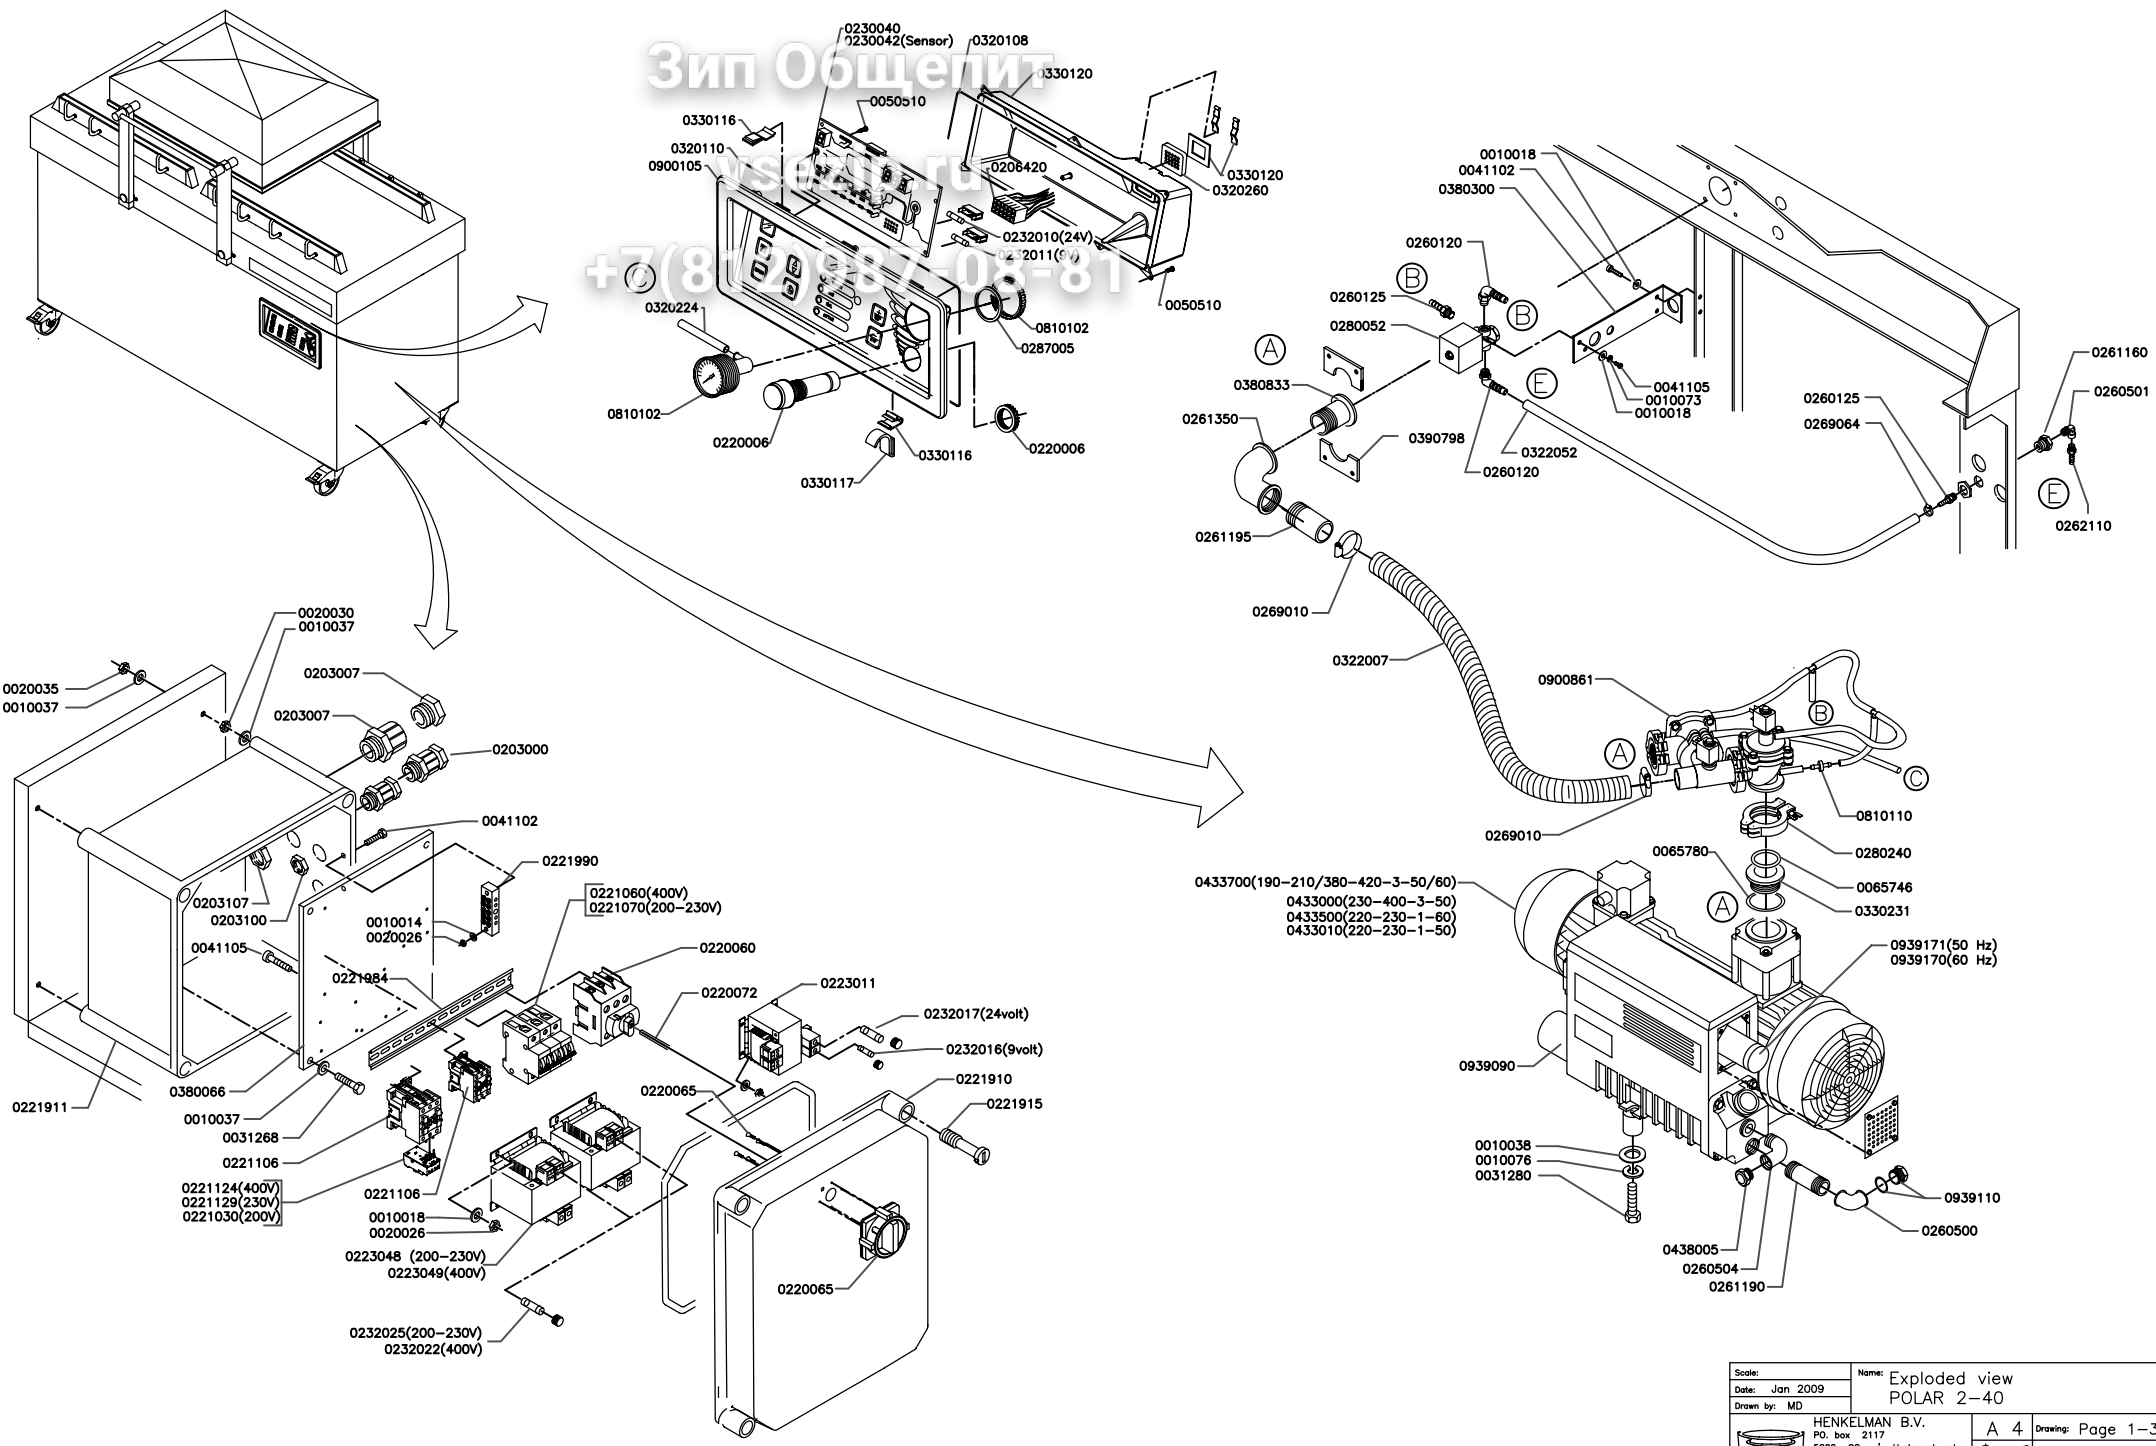

Зип Общежит

+7(812)987408-81

Scale:	Name:	HENKELMAN B.V. P.O. box 2117 5202 CC 's-Hertogenbosch Tel. ++31(0)73 - 6213671 Fax ++31(0)73 - 6221318 The Netherlands	A 4 Drawing: Page 1-3 Rev. no: 050
Date:	Exploded view		
Drawn by:	POLAR 2-40