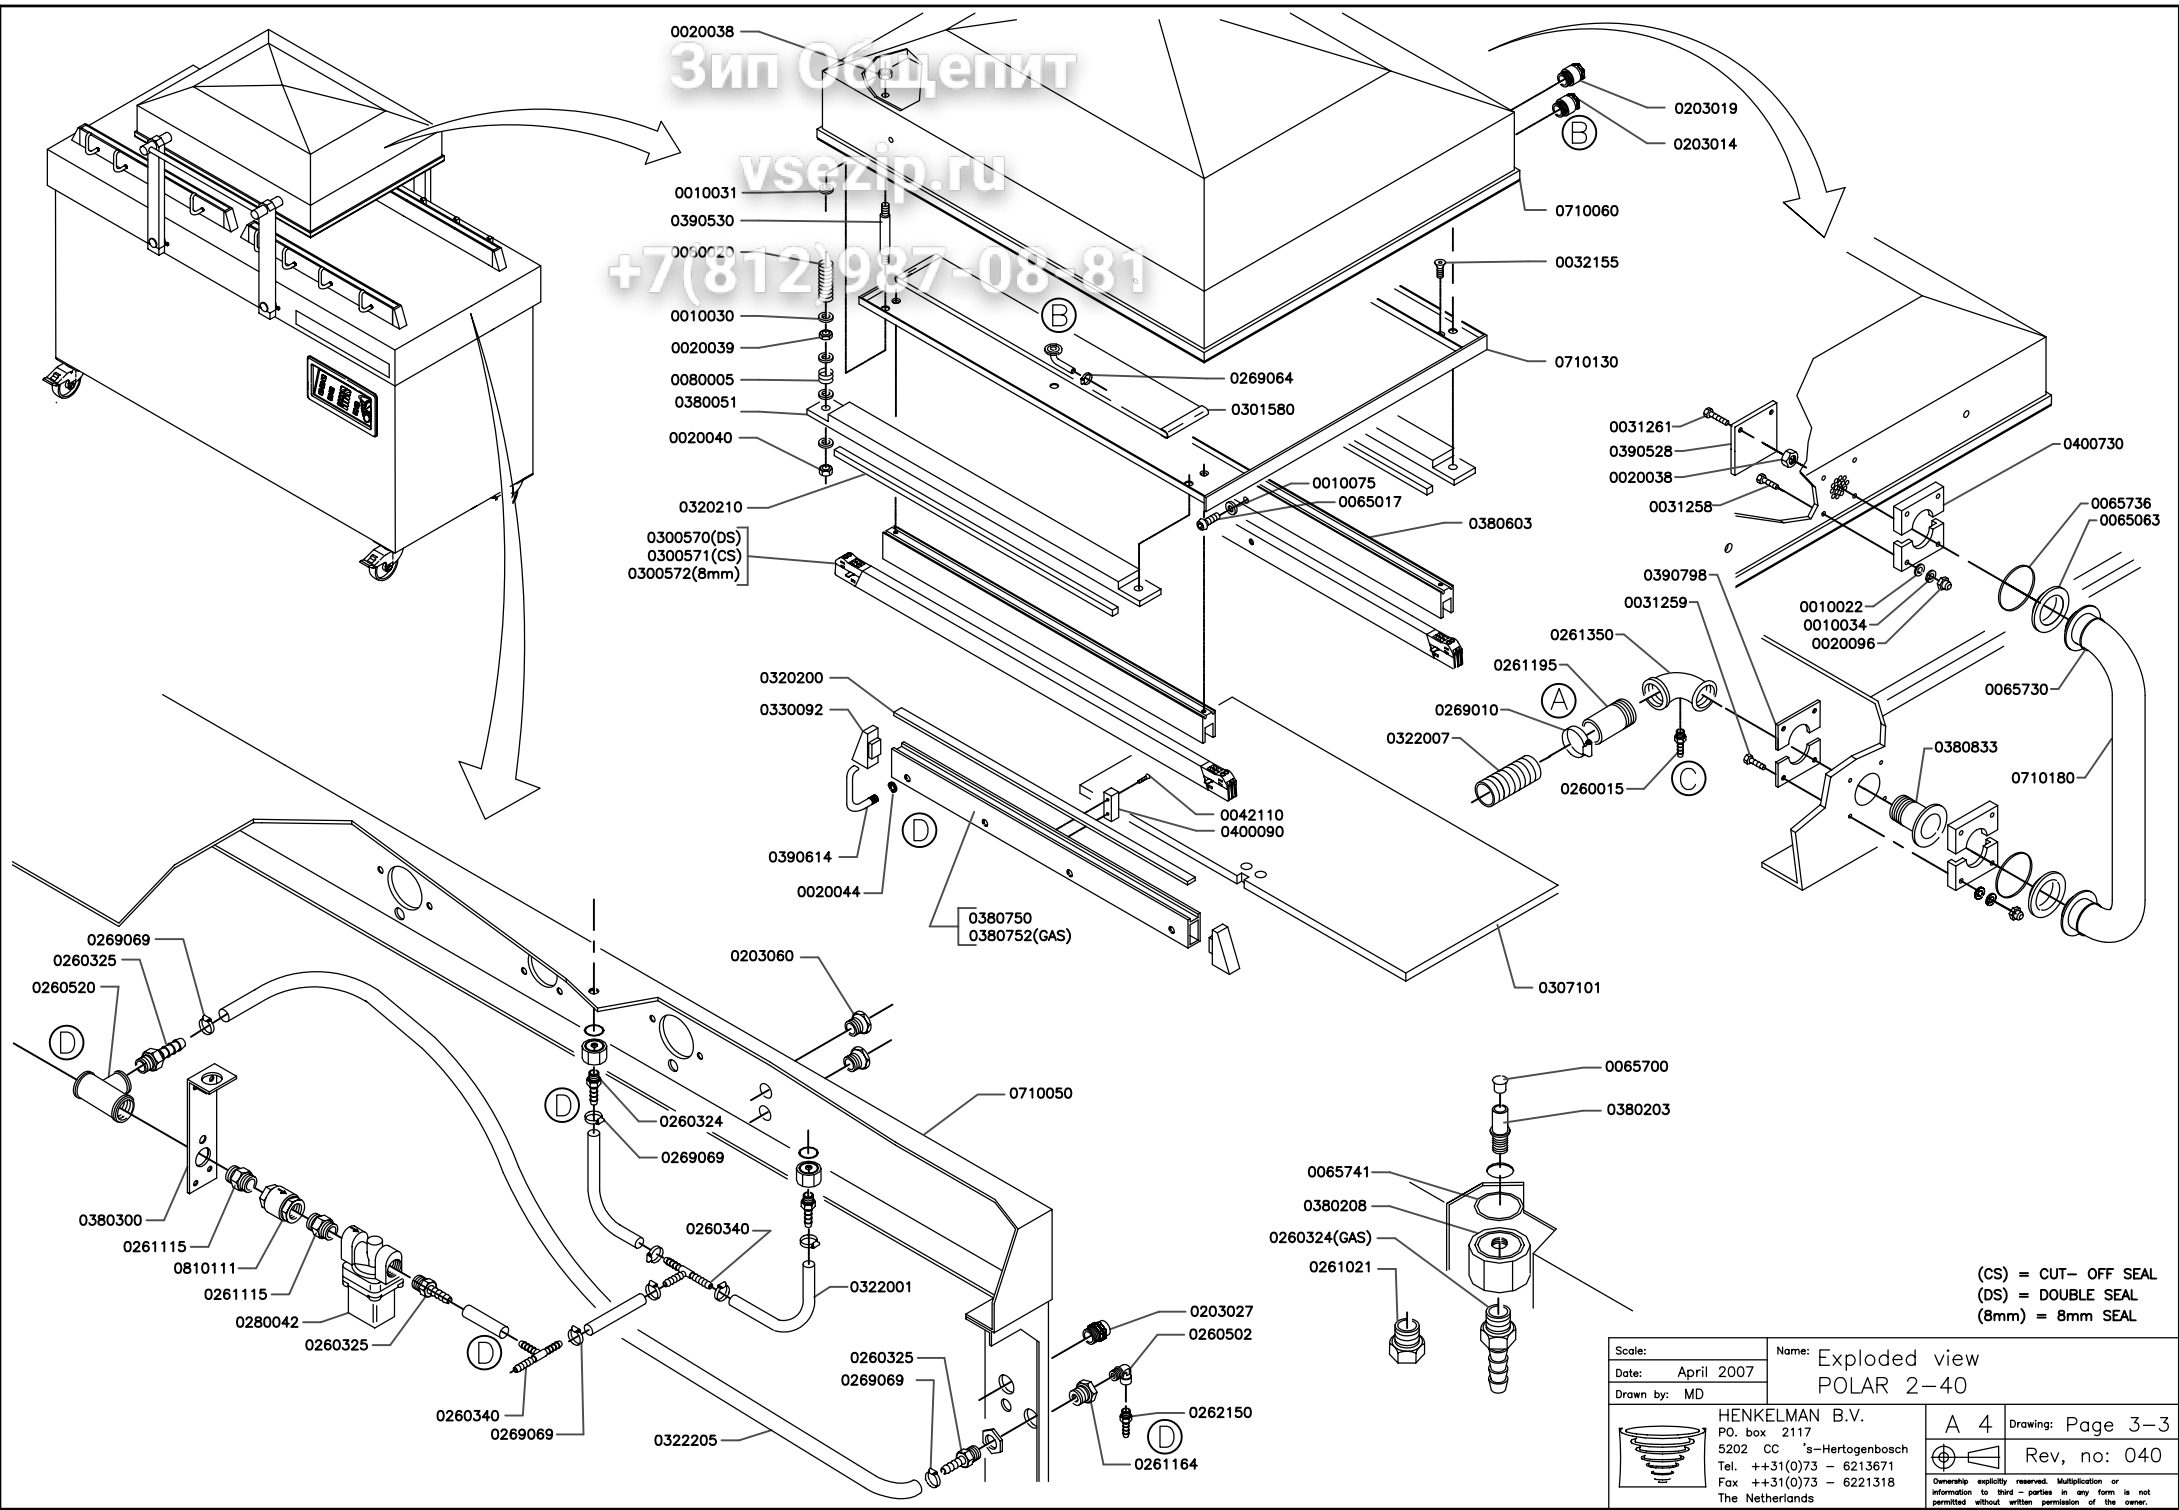

Зип Общежит
 vsezip.ru
 +7(812)987-08-81

Scale:	Name: Exploded view
Date: June 2007	POLAR 2-40
Drawn by: RVD	
HENKELMAN B.V. P.O. box 2117 5202 CC 's-Hertogenbosch Tel. ++31(0)73 - 6213671 Fax ++31(0)73 - 6221318 The Netherlands	A 4 Drawing: Page 2-3 Rev, no: 040

Зип Одепит

vsezip.ru

+7(812)987-08-81

(CS) = CUT-OFF SEAL
 (DS) = DOUBLE SEAL
 (8mm) = 8mm SEAL

Scale:	Name: Exploded view
Date: April 2007	POLAR 2-40
Drawn by: MD	
 HENKELMAN B.V. P.O. box 2117 5202 CC 's-Hertogenbosch Tel. ++31(0)73 - 6213671 Fax ++31(0)73 - 6221318 The Netherlands	A 4 Drawing: Page 3-3 Rev, no: 040
	<small>Ownership explicitly reserved. Multiplication or information to third parties in any form is not permitted without written permission of the owner.</small>