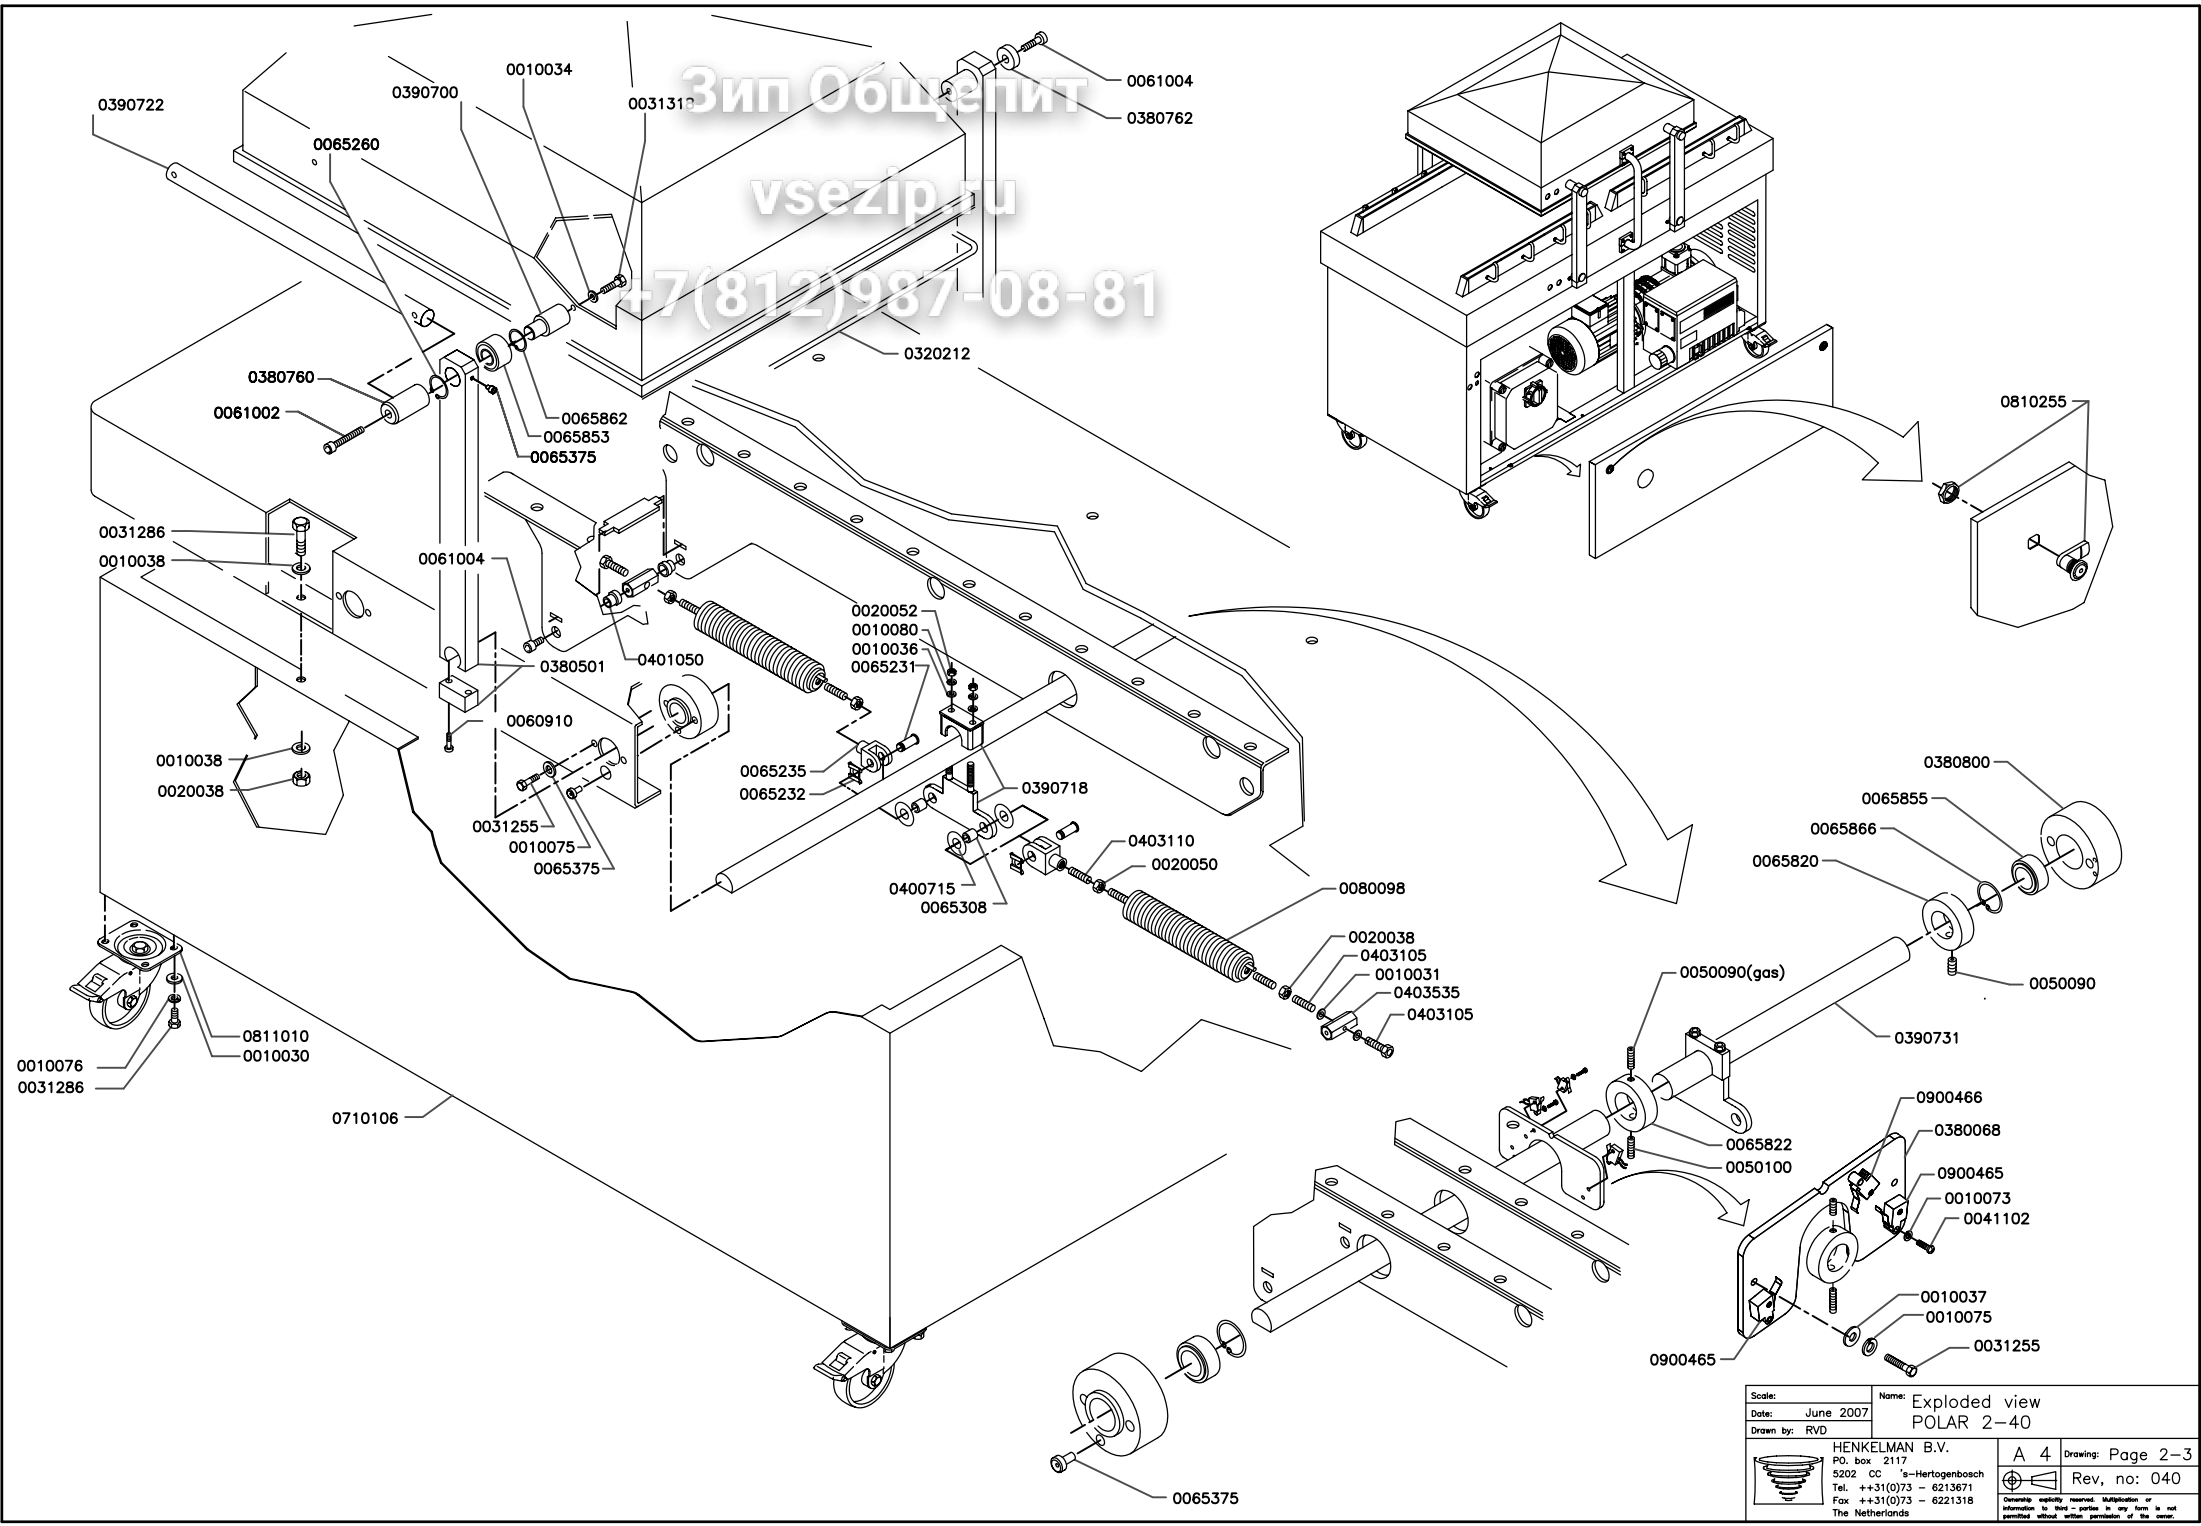

Зип Общежит
 vsezip.ru
 +7(812)987-08-81

Scale:	Name: Exploded view
Date: June 2007	POLAR 2-40
Drawn by: RVD	
HENKELMAN B.V. P.O. box 2117 5202 CC 's-Hertogenbosch Tel. ++31(0)73 - 6213671 Fax ++31(0)73 - 6221318 The Netherlands	A 4 Drawing: Page 2-3 Rev, no: 040

Зип Одепит

vsezip.ru

+7(812)987-08-81

(CS) = CUT-OFF SEAL
 (DS) = DOUBLE SEAL
 (8mm) = 8mm SEAL

Scale:	Name: Exploded view
Date: April 2007	POLAR 2-40
Drawn by: MD	
 HENKELMAN B.V. P.O. box 2117 5202 CC 's-Hertogenbosch Tel. ++31(0)73 - 6213671 Fax ++31(0)73 - 6221318 The Netherlands	A 4 Drawing: Page 3-3 Rev, no: 040
	<small>Ownership explicitly reserved. Multiplication or information to third parties in any form is not permitted without written permission of the owner.</small>