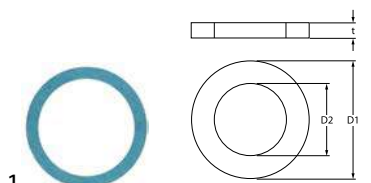

1

GEV No.	510406	Ref. No.	12035981 ICR09387
description	flat gasket fibre ED $\varnothing$ 60mm ID $\varnothing$ 48mm thickness 3mm for thread 1½" Qty 1 pcs