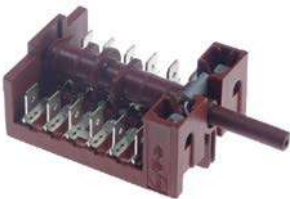

4 operating positions

1

GEV No.	347386	Ref. No.	12024733 Z273005
description	cam switch 4 operating positions 6NO sequence 0-1-2-3 16A shaft ϕ 6x4.6mm shaft L 23mm connection male faston 6.3mm 7LA 840601		
For models:	ECO-160, ECO-160D, ECO-160I, ECO-200, ECO-200D, ECO-200H, ECO-200HD, ECO-200HI, ECO-200I, ECO-2700D, ECO-2700I, ECO-280D, ECO-280I, ECO-370D, ECO-370I, ECO-4000D, ECO-4000I, ECO-460D, ECO-460I, ECO-550D, ECO-550I, ECO-6000D, ECO-6000I, FI-160, FI-160AR, FI-160D, FI-160I, FI-200, FI-200AR, FI-200D, FI-200H, FI-200HD, FI-200HI, FI-200I, FI-200W, FI-200WL, FI-200WR, FI-2700D, FI-2700I, FI-280D, FI-280I, FI-370D, FI-370I, FI-4000D, FI-4000I, FI-460D, FI-460I, FI-550D, FI-550I, FI-6000D...(Other models you can see in the webshop)