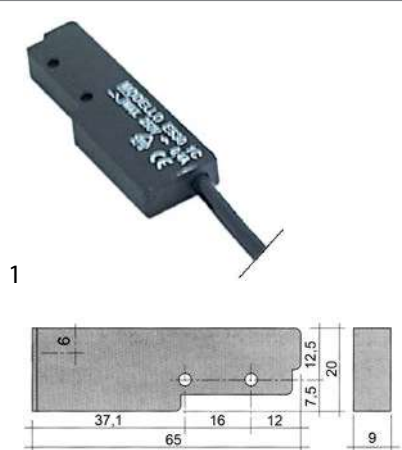

GEV No.	345116	Ref. No.	12024560 Z100522
description	magnetic switch L 65mm W 20mm 1NO 250V 0.4A P max. 100W connection cable length 3000mm		
For models:	ACE-061, ACE-101, ACE-102, ACE-201, ACE-202, ACG-061, ACG-101, ACG-102, ACG-201, ACG-202, AE-061, AE-061W, AE-101, AE-101W, AE-102, AE-102W, AE-201, AE-202, AG-061, AG-061W, AG-101, AG-101W, AG-102, AG-102W, AG-201, AG-202, APE-061, APE-061W, APE-101, APE-101W, APE-102, APE-102W, APE-201, APE-202, APG-061, APG-061W, APG-101, APG-101W, APG-102, APG-102W, APG-201, APG-202, COE-061, COE-101, COE-102, COE-201, COE-202, COG-061, COG-101, COG-102...(Other models you can see in the webshop)		
accessories for	345116		
	GEV No.	345399	Ref. No. —
	magnet ø 3.3mm L 40mm H 8mm W 13mm hole distance 30mm M3		

accessories

magnets

GEV No.	347093	Ref. No.	12024499 Z271207
description	magnet ø 31mm Lmm H 15mm Wmm M5		
For models:	ECO-160, ECO-160D, ECO-160I, ECO-200, ECO-200D, ECO-200H, ECO-200HD, ECO-200HI, ECO-200I, ECO-280D, ECO-280I, ECO-370D, ECO-370I, ECO-460D, ECO-460I, ECO-550D, ECO-550I, FI-160, FI-160AR, FI-160D, FI-160I, FI-200, FI-200AR, FI-200D, FI-200H, FI-200HD, FI-200HI, FI-200I, FI-200W, FI-200WL, FI-200WR, FI-280D, FI-280I, FI-370D, FI-370I, FI-460D, FI-460I, FI-550D, FI-550I		

GEV No.	505004	Ref. No.	12024303 Z200506
description	magnet ømm L 17mm H 12mm W 14mm		
For models:	ACE-061, ACE-101, ACE-102, ACG-061, ACG-101, ACG-102, AD-120, AD-120B, AD-120BBTDD-UK, AD-120C, AD-120CW, AD-120HY, AD-15, AD-15D, AD-20C-UK, AD-21, AD-21B, AD-21BDD, AD-21C, AD-21D, AD-21DD, AD-21W, AD-45BBT, AD-48, AD-48B, AD-48BDD, AD-48C, AD-48D, AD-48DD, AD-48HY, AD-48W, AD-64, AD-64B, AD-64BBT, AD-64BDD, AD-64BTDD, AD-64C, AD-64CW, AD-64D, AD-64DD, AD-64HY, AD-72, AD-72W, AD-90, AD-90BA, AD-90BBT, AD-90BDD, AD-90DD, ADE-120, ADE-120B...(Other models you can see in the webshop)		

electric components