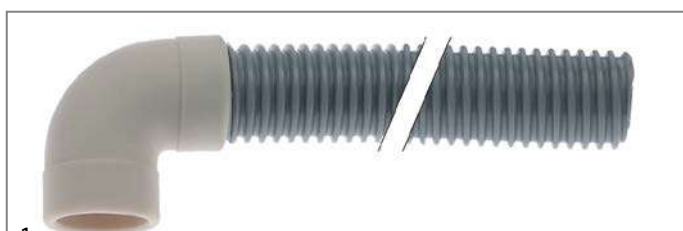

GEV No.	505402	Ref. No.	12115471
description	drain hose DN25 L 2000mm elbow ø inside 27mm elbow ext. ø 35mm inner hose ø 25mm outer hose ø 30mm plastic		
For models:	CO-500, CO-500DD, CO-501, CO-501DD, CO-501-SOFT, CO-502DD, COP-503, COP-503DD, COP-503-SOFT, COP-504, COP-504DD