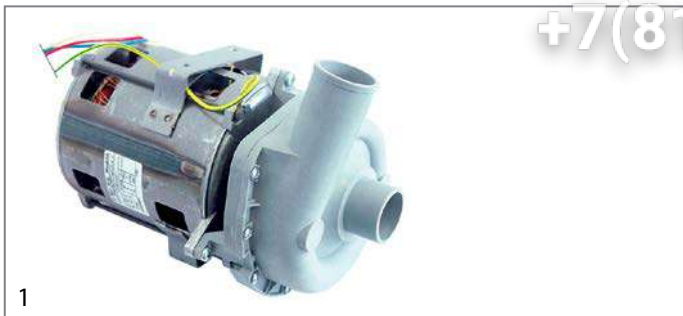

accessories for 499075			
	GEV No. 365015	Ref. No.	12024376 V321300
operating capacitor capacity 10µF 400V tolerance 5%Hz ambient temperature max. -25 to +85°C ø 35.5mm L 59mm M8 plastic connection male faston 6.3mm protection			

GEV No.	500320	Ref. No.	12024265 Z201001 Z201011

description pump inlet ø 38mm outlet ø 38mm type 2/123/FA30 230V 50Hz 1 phase 0.59kW 0.8HP L 235mm rotation direction right capacitor 10µF INSERTSTAR

For models: AD-120, AD-120B, AD-120BBTDD-UK, AD-120C, AD-120HY, AD-45BBT, AD-48, AD-48B, AD-48BDD, AD-48C, AD-48D, AD-48DD, AD-48HY, AD-64, AD-64B, AD-64BBT, AD-64BDD, AD-64BTDD, AD-64C, AD-64D, AD-64DD, AD-64HY, AD-72, AD-90, AD-90BA, AD-90BBT, AD-90BDD, AD-90DD, ADE-120, ADE-120B, EASY-500, EASY-500B, EASY-500DD, EASY-500HP, EASY-500HPWBDD, ECO-120, ECO-1200, ECO-120B, ECO-160, ECO-1600, ECO-160D, ECO-160I, ECO-200, ECO-200D, ECO-200H, ECO-200HD, ECO-200HI, ECO-200I, ECO-2300, ECO-3000...(Other models you can see in the webshop)

spare parts for	500320

	GEV No. 510693	Ref. No.	12018735 Z201081
mechanical shaft seal for shaft ø 12mm slide ring ext. ø 24mm slide ring H 15.5mm slide ring int. ø 11mm counter ring mounting ø 24mm height counter ring 8mm counter ring int. ø 13.5mm			

	GEV No. 521000	Ref. No.	12019782 Z201085
pump cover FAGOR inlet ø 38mm outlet ø 38mm			

	GEV No. 521255	Ref. No.	12018550 Z201082
impellor ø 88mm H 33mm M8L pump type 2/123/FA30 shaft ø 12mm			

	GEV No. 532491	Ref. No.	—
O-ring EPDM thickness 3.53mm ID ø 120.2mm Qty 1 pcs			

accessories for	500320

	GEV No. 365015	Ref. No.	12024376 V321300
operating capacitor capacity 10µF 400V tolerance 5%Hz ambient temperature max. -25 to +85°C ø 35.5mm L 59mm M8 plastic connection male faston 6.3mm protection			

	GEV No. 551227	Ref. No.	—
female faston size 6.3x0.8mm 1.0-2.5mm² straight CuZn gal Sn t.max. 110°C Qty 10 pcs