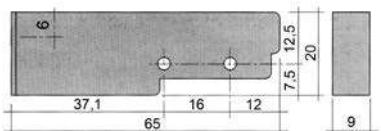

GEV No.	345116	Ref. No.	12024560 Z100522
description	magnetic switch L 65mm W 20mm 1NO 250V 0.4A P max. 100W connection cable length 3000mm		
For models:	ACE-061, ACE-101, ACE-102, ACE-201, ACE-202, ACG-061, ACG-101, ACG-102, ACG-201, ACG-202, AE-061, AE-061W, AE-101, AE-101W, AE-102, AE-102W, AE-201, AE-202, AG-061, AG-061W, AG-101, AG-101W, AG-102, AG-102W, AG-201, AG-202, APE-061, APE-061W, APE-101, APE-101W, APE-102, APE-102W, APE-201, APE-202, APG-061, APG-061W, APG-101, APG-101W, APG-102, APG-102W, APG-201, APG-202, COE-061, COE-101, COE-102, COE-201, COE-202, COG-061, COG-101, COG-102...(Other models you can see in the webshop)		
accessories for	345116		
	GEV No.	Ref. No.	—
	345399		magnet ø 3.3mm L 40mm H 8mm W 13mm hole distance 30mm M3