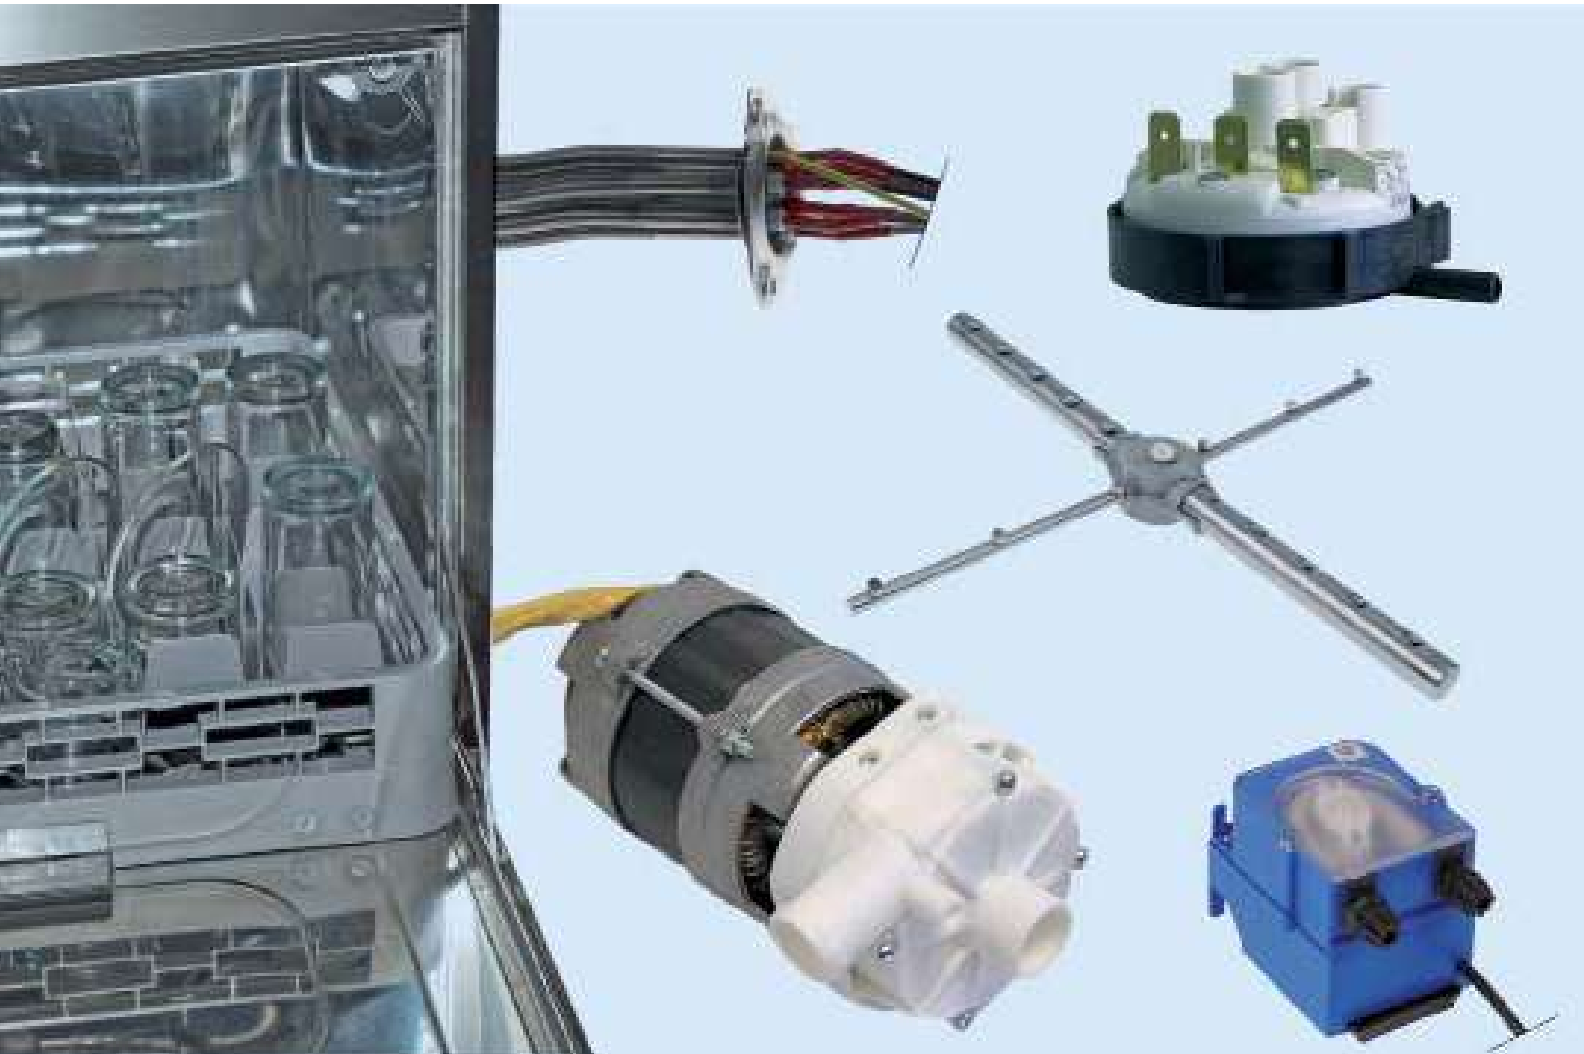

Spare parts suitable for

FAGOR

2018

Find the complete and up-to-date range of products in our GEV Webshop