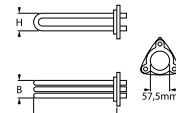

GEV No.	418798	Ref. No.	12024214 12040415 Z121740 Z121741
description	heating element 9600W 230V mounting ø 57.5mm heating circuits 3 L 545mm W 36mm H 53mm number of thermostat sleeves 1 thermostat sleeves ø 7mm length thermostat sleeves 190mm tube ø 8mm hole distance 73mm hole ø 8mm connection M4		
For models:	ECO-160, ECO-160D, ECO-160I, ECO-200, ECO-200D, ECO-200H, ECO-200HD, ECO-200HI, ECO-200I, ECO-2300, ECO-2700D, ECO-2700I, ECO-3000, ECO-4000D, ECO-4000I, ECO-6000D, ECO-6000I, FI-160, FI-160D, FI-160AR, FI-160I, FI-200, FI-200AR, FI-200D, FI-200H, FI-200HD, FI-200HI, FI-200I, FI-200WL, FI-200WR, FI-2300, FI-2700D, FI-2700I, FI-280D, FI-280I, FI-3000, FI-370D, FI-370I, FI-4000D, FI-4000I, FI-460D, FI-460I, FI-550D, FI-550I, FI-6000D, FI-6000I		
accessories for	418798		
	GEV No.	510409	Ref. No. 12010040 Q307044
	O-ring EPDM thickness 5.34mm ID ø 56.52mm Qty 1 pcs