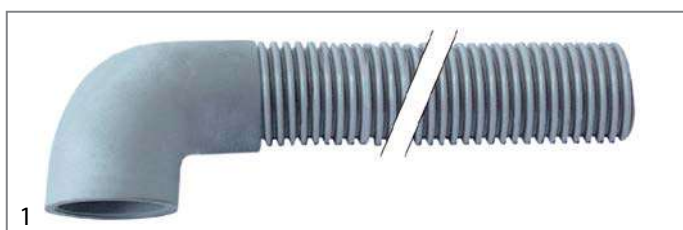

water and beverage technology

drain hoses

Зип Общепит

vsezip.ru

+7(812)987-08-81

GEV No.	505082	Ref. No.	12024473 Z200910
description	drain hose DN25 L 1500mm elbow ø inside 48mm elbow ext. ø 58mm outer hose ø 31mm		
For models:	AD-120, AD-120CW, AD-48, AD-48D, AD-48DD, AD-64, AD-64BTDD, AD-64D, AD-64DD, AD-72, AD-72W, AD-90, AD-90DD, ADE-120, APE-061, APE-101, APE-102, APE-201, APE-202, APG-061, APG-101, APG-102, APG-201, APG-202, CO-110, CO-110B, CO-110BDD, CO-110DD, CO-112DD, CO-142W, CO-142WDD, CO-170, CO-170B, CO-170BDD, CO-170DD, CO-170HRS, CO-170HRSDD, CO-170HRS-SOFT, CO-170-SOFT, CO-172DD, COP-173, COP-173B, COP-173BDD, COP-173DD, COP-173HRS, COP-173HRSDD, COP-173-SOFT, COP-174DD, COP-174W, COP-174WHRS...(Other models you can see in the webshop)		