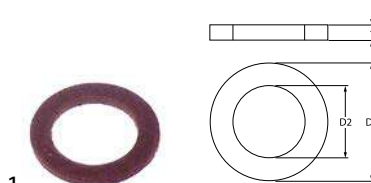

1

GEV No.	560125	Ref. No.	12009928 Q242020
description	tooth lock washer ID $\varnothing$ 4.2mm ED $\varnothing$ 8mm SS DIN/ISO DIN 6798A Qty 20 pcs for thread M4		
For models:	ACE-061, ACE-101, ACE-102, ACE-201, ACE-202, ACG-061, ACG-101, ACG-102, ACG-201, ACG-202, AD-120, AD-120B, AD-120BBTDD-UK, AD-120C, AD-120CW, AD-120HY, AD-15, AD-15D, AD-20C-UK, AD-21, AD-21B, AD-21BDD, AD-21C, AD-21D, AD-21DD, AD-21W, AD-45BBT, AD-48, AD-48B, AD-48BDD, AD-48C, AD-48D, AD-48DD, AD-48HY, AD-48W, AD-64, AD-64B, AD-64BDD, AD-64BTDD, AD-64C, AD-64CW, AD-64D, AD-64DD, AD-64HY, AD-72, AD-72W, AD-90, AD-90BA, AD-90BBT, AD-90BDD...(Other models you can see in the webshop)		

2

GEV No.	560112	Ref. No.	12009944 Q232030
description	plain washer ID $\varnothing$ 5.3mm ED $\varnothing$ 10mm thickness 1mm SS Qty 20 pcs DIN 125A for thread M5		
For models:	ACE-061, ACE-101, ACE-102, ACE-201, ACE-202, ACG-061, ACG-101, ACG-102, ACG-201, ACG-202, AD-120, AD-120B, AD-120BBTDD-UK, AD-120C, AD-120CW, AD-120HY, AD-15, AD-15D, AD-20C-UK, AD-21, AD-21B, AD-21BDD, AD-21C, AD-21D, AD-21DD, AD-21W, AD-45BBT, AD-48, AD-48B, AD-48BDD, AD-48C, AD-48D, AD-48DD, AD-48HY, AD-48W, AD-64, AD-64B, AD-64BBT, AD-64BDD, AD-64BTDD, AD-64C, AD-64CW, AD-64D, AD-64DD, AD-64HY, AD-72, AD-72W, AD-90, AD-90BA, AD-90BBT...(Other models you can see in the webshop)		

sealing washers

fibre gaskets

1

GEV No.	507332	Ref. No.	12010260 Q306024
description	flat gasket fibre ED $\varnothing$ 18mm ID $\varnothing$ 12mm thickness 2mm Qty 1 pcs		
For models:	AD-120, AD-120B, AD-120BBTDD-UK, AD-120C, AD-120CW, AD-120HY, AD-45BBT, AD-48, AD-48B, AD-48BDD, AD-48C, AD-48D, AD-48DD, AD-48HY, AD-48W, AD-64, AD-64B, AD-64BBT, AD-64BDD, AD-64BTDD, AD-64C, AD-64CW, AD-64D, AD-64DD, AD-64HY, AD-72, AD-72W, AD-90, AD-90BA, AD-90BBT, AD-90BDD, AD-90DD, ADE-120, ADE-120B, BME7-05, BME7-10, BME9-05, BME9-05AD, BME9-05PLUS, BME9-05V-T, BME9-10, BME9-10AD, BME9-10PLUS, BME9-10V-T, BMG7-10, BMG-9045, BMG9-05, BMG9-05V-T, BMG9-10, BMG9-10V-T...(Other models you can see in the webshop)		

1

GEV No.	560113	Ref. No.	12009868 12038251 Q232040 RT13060120
description	plain washer ID $\varnothing$ 6.4mm ED $\varnothing$ 12mm thickness 1.6mm SS Qty 20 pcs DIN 125A for thread M6		
For models:	ACE-061, ACE-101, ACE-102, ACE-201, ACE-202, ACG-061, ACG-101, ACG-102, ACG-201, ACG-202, AD-120, AD-120B, AD-120BBTDD-UK, AD-120C, AD-120CW, AD-120HY, AD-15, AD-15D, AD-20C-UK, AD-21, AD-21B, AD-21BDD, AD-21C, AD-21D, AD-21DD, AD-21W, AD-45BBT, AD-48, AD-48B, AD-48BDD, AD-48C, AD-48D, AD-48DD, AD-48HY, AD-48W, AD-64, AD-64B, AD-64BBT, AD-64BDD, AD-64BTDD, AD-64C, AD-64CW, AD-64D, AD-64DD, AD-64HY, AD-72, AD-72W, AD-90, AD-90BA, AD-90BBT...(Other models you can see in the webshop)