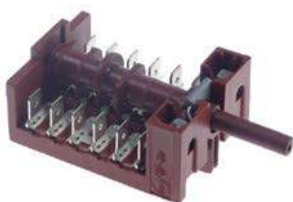

pin-plunger actuated

GEV No.	345105	Ref. No.	12037903 BR00023055
description	microswitch with plunger 250V 16A 1CO connection male faston 6.3mm L 28mm ambient temperature max. 125°C mounting distance 22mm type SM-51 actuating force: 280g black		

cam switches

Зип Общежит

3 operating positions

1

GEV No.	345492	Ref. No.	12025105 Z213003
description	cam switch 3 operating positions 3NO sequence 1-0-2 16A shaft ø 6x4.6mm shaft L 23mm connection male faston 6.3mm		
For models:	FI-48, FI-48B, FI-48W, FI-64, FI-64W, FI-72, FI-72AR, FI-72W		

4 operating positions

1

GEV No.	347386	Ref. No.	12024733 Z273005
description	cam switch 4 operating positions 6NO sequence 0-1-2-3 16A shaft ø 6x4.6mm shaft L 23mm connection male faston 6.3mm 7LA 840601		
For models:	ECO-160, ECO-160D, ECO-160I, ECO-200, ECO-200D, ECO-200H, ECO-200HD, ECO-200HI, ECO-200I, ECO-2700D, ECO-2700I, ECO-280D, ECO-280I, ECO-370D, ECO-370I, ECO-4000D, ECO-4000I, ECO-460D, ECO-460I, ECO-550D, ECO-550I, ECO-6000D, ECO-6000I, FI-160, FI-160AR, FI-160D, FI-160I, FI-200, FI-200AR, FI-200D, FI-200H, FI-200HD, FI-200HI, FI-200I, FI-200W, FI-200WL, FI-200WR, FI-2700D, FI-2700I, FI-280D, FI-280I, FI-370D, FI-370I, FI-4000D, FI-4000I, FI-460D, FI-460I, FI-550D, FI-550I, FI-6000D...(Other models you can see in the webshop)		