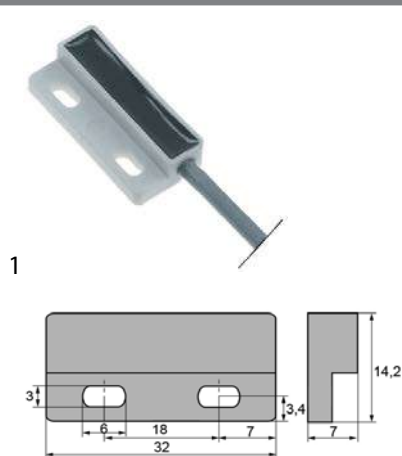

magnetic switches

Зип Общепит

vsezip.ru

+7(812)987-08-81

32x15mm

GEV No.	345109	Ref. No.	12034091 RT30161415
description	magnetic switch L 32mm W 15mm 1NO 250V 1A P max. 40W connection cable length 2000mm