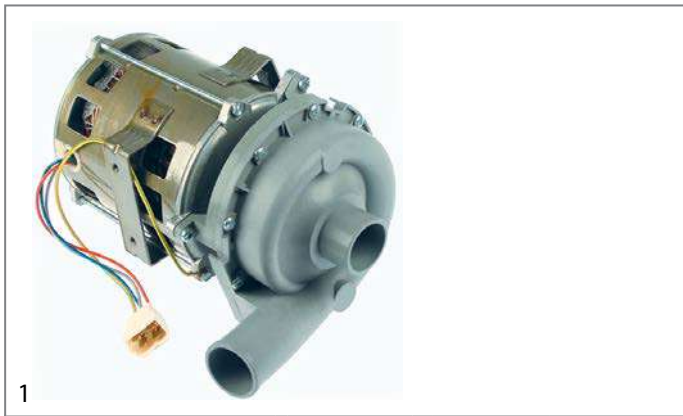

Table continues overleaf

Зип Общепит

vsezip.ru

+7(812)987-08-81

<b>GEV No.</b>	501562	<b>Ref. No.</b>	12043287
<b>description</b>	pump inlet ø 38mm outlet ø 38mm type 2/123 FA-22 230V 50Hz 1 phase 0.59kW 0.8HP rotation direction right capacitor 10µF INSERT-STAR		
<b>For models:</b>	AD-120C, AD-120HY, AD-125, AD-125HRS, AD-125-SOFT, AD-505, AD-505-SOFT, AD-64BTDD, CO-110, CO-110B, CO-110BDD, CO-110DD, CO-112, CO-112B, CO-112BDD, CO-112DD, CO-170, CO-170B, CO-170BDD, CO-170DD, CO-170HRS, CO-170HRSDD, CO-170HRS-SOFT, CO-170-SOFT, CO-172, CO-172B, CO-172BDD, CO-172DD, CO-500, CO-500B, CO-500BDD, CO-500DD, CO-501, CO-501B, CO-501BDD, CO-501DD, CO-501-SOFT, CO-502B, CO-502BDD, CO-502DD, COP-173, COP-173B, COP-173BDD, COP-173DD, COP-173HRS, COP-173HRSDD, COP-173-SOFT, COP-174, COP-174B, COP-174BDD...(Other models you can see in the webshop)		