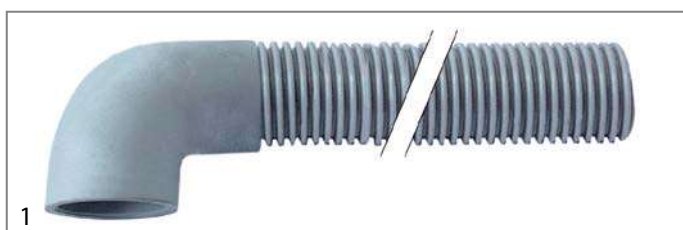

water and beverage technology

drain hoses

Зип Общепит

vsezip.ru

+7(812)987-08-81

<b>GEV No.</b>	505082	<b>Ref. No.</b>	12024473 Z200910
<b>description</b>	drain hose DN25 L 1500mm elbow ø inside 48mm elbow ext. ø 58mm outer hose ø 31mm		
<b>For models:</b>	AD-120, AD-120CW, AD-48, AD-48D, AD-48DD, AD-64, AD-64BTDD, AD-64D, AD-64DD, AD-72, AD-72W, AD-90, AD-90DD, ADE-120, APE-061, APE-101, APE-102, APE-201, APE-202, APG-061, APG-101, APG-102, APG-201, APG-202, CO-110, CO-110B, CO-110BDD, CO-110DD, CO-112DD, CO-142W, CO-142WDD, CO-170, CO-170B, CO-170BDD, CO-170DD, CO-170HRS, CO-170HRSDD, CO-170HRS-SOFT, CO-170-SOFT, CO-172DD, COP-173, COP-173B, COP-173BDD, COP-173DD, COP-173HRS, COP-173HRSDD, COP-173-SOFT, COP-174DD, COP-174W, COP-174WHRS...(Other models you can see in the webshop)		