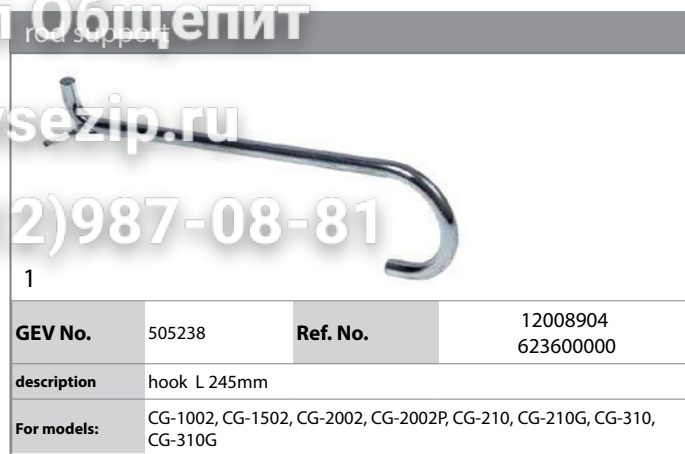

GEV No.	505238	Ref. No.	12008904 623600000
description	hook L 245mm		
For models:	CG-1002, CG-1502, CG-2002, CG-2002P, CG-210, CG-210G, CG-310, CG-310G