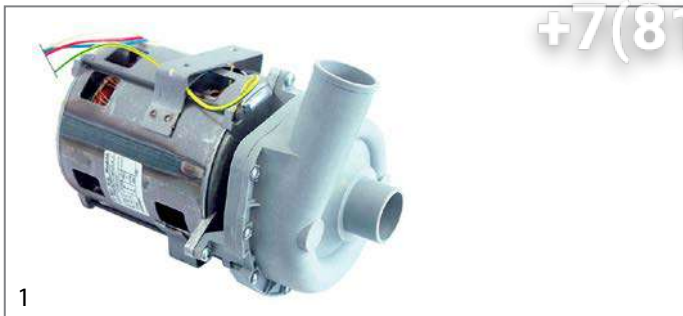

Зип Общедит
booster pumps

vsezip.ru

+7(812)987-08-81

accessories for 499075			
	GEV No. 365015	Ref. No.	12024376 V321300
operating capacitor capacity 10µF 400V tolerance 5%Hz ambient temperature max. -25 to +85°C ø 35.5mm L 59mm M8 plastic connection male faston 6.3mm protection			

GEV No.	500320	Ref. No.	12024265 Z201001 Z201011

description pump inlet ø 38mm outlet ø 38mm type 2/123/FA30 230V 50Hz 1 phase 0.59kW 0.8HP L 235mm rotation direction right capacitor 10µF INSERTSTAR

For models: AD-120, AD-120B, AD-120BBTDD-UK, AD-120C, AD-120HY, AD-45BBT, AD-48, AD-48B, AD-48BDD, AD-48C, AD-48D, AD-48DD, AD-48HY, AD-64, AD-64B, AD-64BBT, AD-64BDD, AD-64BTDD, AD-64C, AD-64D, AD-64DD, AD-64HY, AD-72, AD-90, AD-90BA, AD-90BBT, AD-90BDD, AD-90DD, ADE-120, ADE-120B, EASY-500, EASY-500B, EASY-500DD, EASY-500HP, EASY-500HPWBDD, ECO-120, ECO-1200, ECO-120B, ECO-160, ECO-1600, ECO-160D, ECO-160I, ECO-200, ECO-200D, ECO-200H, ECO-200HD, ECO-200HI, ECO-200I, ECO-2300, ECO-3000...(Other models you can see in the webshop)

spare parts for	500320

	GEV No. 510693	Ref. No.	12018735 Z201081
mechanical shaft seal for shaft ø 12mm slide ring ext. ø 24mm slide ring H 15.5mm slide ring int. ø 11mm counter ring mounting ø 24mm height counter ring 8mm counter ring int. ø 13.5mm			

	GEV No. 521000	Ref. No.	12019782 Z201085
pump cover FAGOR inlet ø 38mm outlet ø 38mm			

	GEV No. 521255	Ref. No.	12018550 Z201082
impellor ø 88mm H 33mm M8L pump type 2/123/FA30 shaft ø 12mm			

	GEV No. 532491	Ref. No.	—
O-ring EPDM thickness 3.53mm ID ø 120.2mm Qty 1 pcs			

accessories for 500320			

	GEV No. 365015	Ref. No.	12024376 V321300
operating capacitor capacity 10µF 400V tolerance 5%Hz ambient temperature max. -25 to +85°C ø 35.5mm L 59mm M8 plastic connection male faston 6.3mm protection			

	GEV No. 551227	Ref. No.	—
female faston size 6.3x0.8mm 1.0-2.5mm² straight CuZn gal Sn t.max. 110°C Qty 10 pcs