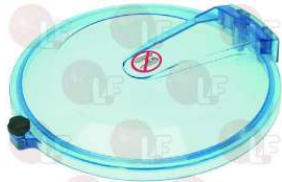

+7(812)987-08-81

FIMAR 32W2970

Lids for potato peeler

9720027 COVER FOR POTATO PEELER \varnothing 310 mm

complete with knob and magnet
for Potato peeler (FIMAR) PL16 - PL4 - PL8
for Potato peeler (ROGA) PL100 - PL4
for Potato peeler (SIRMAN) PP15EXPOCE - PP4EXPOCE
PP8EXPOCE