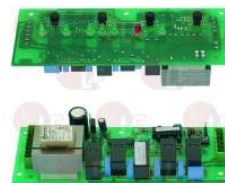

9390002 ELECTRON.CONTROL CIRCUIT BOARD 180x68 mm

for Mussel cleaner (FIMAR) LCN10 - LCN18
for Potato peeler (ANGELO PO) P10 - P10M - P102
P20 - P202
for Potato peeler (FIMAR) PLN10 - PLN18 - PPN10
PPN18