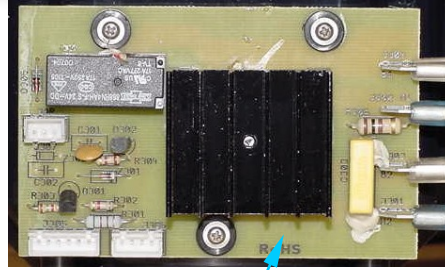

*Complete Container Includes: Cutter Assembly, Container, Lid and Filler Cap

**Cutter Assembly Includes: Blade, Lock Washer, Hex Nut, Drive Coupling Attachment and Cutter Bearing Assembly.

 4421 Waterfront Drive Glen Allen, VA 23060	Revision Description:		Added Hamilton Beach Commercial Badge on page 3.					
	Request Number:	HQE-7462	Revision Date:	4/2/09	Approved by:			
	Issue Code(s):	CS, SP	Page:	1 of 3	Document #:	510016300	Rev:	P

+7(812)987-08-81

PC Board
990086600

Power Board
990086500

Cord Socket
990064800

Power Cord
990050001

Knob (only)
990070700

Speed Control with Knob
990086400

4421 Waterfront Drive Glen Allen, VA 23060	Revision Description:		Added Hamilton Beach Commercial Badge on page 3.				
	Request Number:	HQE-7462	Revision Date:	4/2/09	Approved by:		
	Issue Code(s):	CS, SP	Page:	2 of 3	Document #:	510016300	Rev: