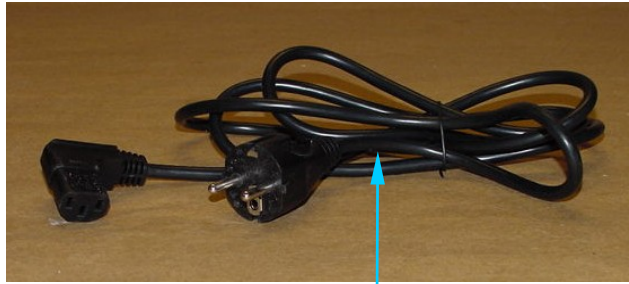

*Complete Container Includes: Cutter Assembly, Container, Lid and Filler Cap

**Cutter Assembly Includes: Blade, Lock Washer, Hex Nut, Drive Coupling Attachment and Cutter Bearing Assembly.

 4421 Waterfront Drive Glen Allen, VA 23060	Revision Description:		Added Hamilton Beach Commercial Badge on page 3.					
	Request Number:	HQE-7462	Revision Date:	4/2/09	Approved by:			
	Issue Code(s):	CS, SP	Page:	1 of 3	Document #:	510016300	Rev:	P

+7(812)987-08-81

PC Board
990086600

Power Board
990086500

Cord Socket
990064800

Power Cord
990050001

Knob (only)
990070700

Speed Control with Knob
990086400

4421 Waterfront Drive Glen Allen, VA 23060	Revision Description:		Added Hamilton Beach Commercial Badge on page 3.				
	Request Number:	HQE-7462	Revision Date:	4/2/09	Approved by:		
	Issue Code(s):	CS, SP	Page:	2 of 3	Document #:	510016300	Rev: