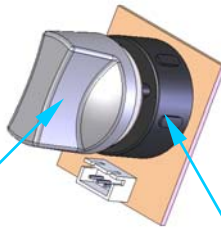

*Complete Container Includes: Cutter Assembly, Container, Lid and Filler Cap

**Cutter Assembly Includes: Blade, Lock Washer, Hex Nut, Drive Coupling Attachment and Cutter Bearing Assembly.

 4421 Waterfront Drive Glen Allen, VA 23060	Revision Description:		Added Hamilton Beach Commercial Badge on page 3.					
	Request Number:	HQE-7462	Revision Date:	4/2/09	Approved by:			
	Issue Code(s):	CS, SP	Page:	1 of 3	Document #:	510016300	Rev:	P

+7(812)987-08-81

PC Board
990086600

Power Board
990086500

Cord Socket
990064800

Power Cord
990050001

Knob (only)
990070700

Speed Control with Knob
990086400

4421 Waterfront Drive Glen Allen, VA 23060	Revision Description:		Added Hamilton Beach Commercial Badge on page 3.				
	Request Number:	HQE-7462	Revision Date:	4/2/09	Approved by:		
	Issue Code(s):	CS, SP	Page:	2 of 3	Document #:	510016300	Rev: