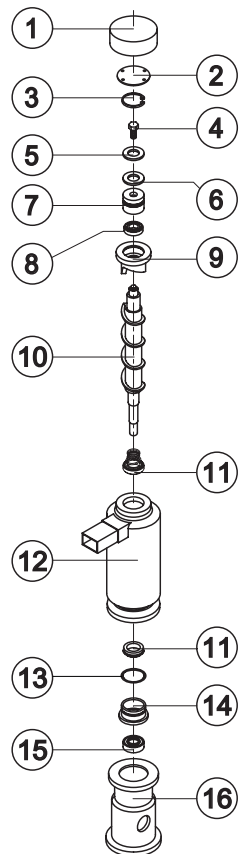

### +7(812)987-08-81

Ref.	Spare Description	Code
1	Foamed Cabinet Assy	See Table
2	Cover for Ice Exhaust	22592
3	Top Assembly	C22690
4	Rear Panel Assembly	C21201
5	Rear Grid	D12020
6	Adjustable Stainless Steel Foot	Current Version
6	ABS Foot	Till s/n. 142485
7	Filtering Panel	18106
8	Frame + Grid & Filter	C10205
9	Front Grid Panel	C22509
10	Base Plate	Current Version
10	Base Plate	Till s/n.142485
11	Bulbe-holder Pipe	20522
12	Door Assy	C10275

### Common Parts

Ref.	Spare Description	Code
3	Molecular Drier	14009
5	Vacuum-Charge Valve Plug	14006
6	Vacuum-Charge Valve Body	14005
7	Vacuum-Charge Valve Device	14007
8	Compressor	See Table -

# EVAPORATOR

Current Version **+7(812)987-08-81** Till s/n. 157640

**C11140**

**KITNEVGB**

For Complete Evaporator,  
order C11140.

For Complete Evaporator,  
order KITNEVGB

Ref.	Spare Description (Current Version)	Code
1	Insulating Cap	Current Version 18170
1	Insulating Cap	Till s/n. 180719 18164
2	Closing Disk	22825
3	Seeger	20043
4	Stainless Steel Screw	Current Version 20663
4	Stainless Steel Screw	Till s/n. 161504 15093
5	Shimming Disk	22826
6	Self-Lubricating Disk	20631
7	Stainless Steel Thrust Bearing	20686
8	OR Gasket 3087	Current Version 20688
8	Seal Ring	Till s/n. 211897 20632
9	Ice Breaker	20626
10	Auger	Current Version 20783
10	Auger with Screw	Till s/n. 223592 C20783
11	Ceramic Seal	20633
12	Insulated Evaporator	C11107
13	OR Gasket 3162 NBR70	20429
14	Reduction Ring	Current Version 20785
14	Reduction Ring	Till s/n. 223592 20624
15	Stainless Steel Bearing	Current Version 20782
15	Stainless Steel Bearing	Till s/n. 223592 20045
16	Flange	20629
17	Joint	Current Version D20784
17	Joint	Till s/n. 223592 D20630
18	Evaporator Assy	Current Version C11140
18	Evaporator Assy	Till s/n. 223592 KITNEVGB