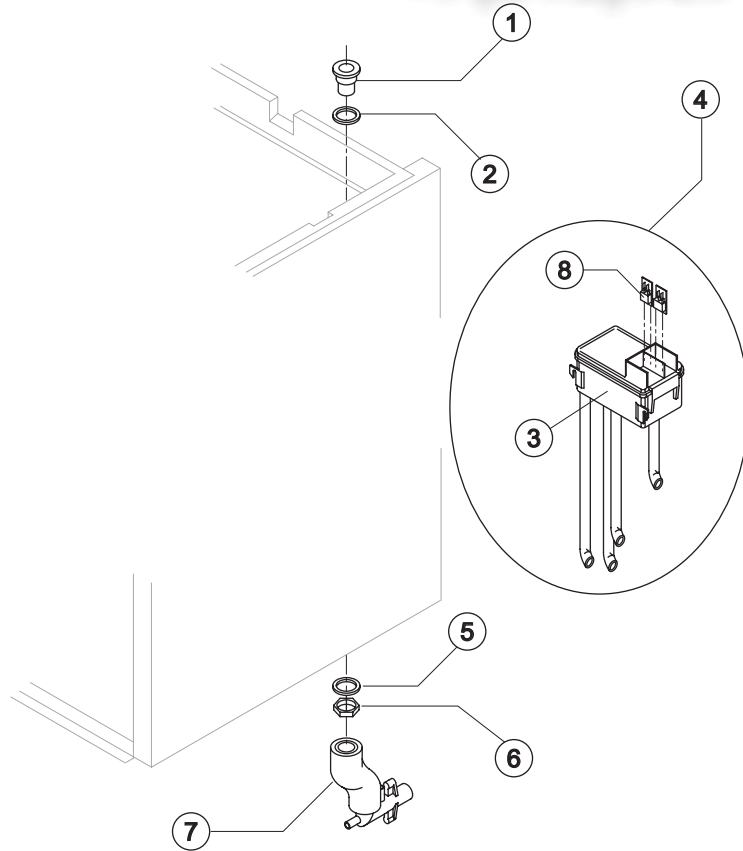

GB 1540

Зип Общепит vsezip.ru

HYDRAULIC CIRCUIT

+7(812)987-08-81

Common Parts

Ref.	Spare Description	Code
1	Water Outlet Nipple	10472
2	Silicone Gasket	13006
3	Double Switch Basin	10145
4	Double Switch Basin Assembly	C10165GB
5	Semirigid Polyethylene Gasket	13007
6	Bin Discharge Nut	10096
8	Microswitch	23055

Parts for Air-Cooled Version Only

Ref.	Spare Description	Code
7	Discharges Manifold	C10235

Parts for Water-Cooled Version Only

Ref.	Spare Description	Code
7	Discharges Manifold	C10240

Rev. 8 - 09/07/2007