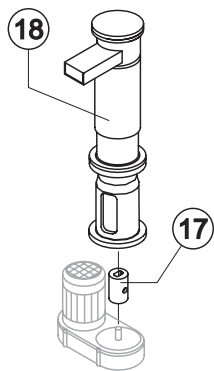

GB 1540

Зип Общепит

vsezip.ru

EVAPORATOR

Current Version **+7(812)987-08-81** Till s/n. 157640

C11140