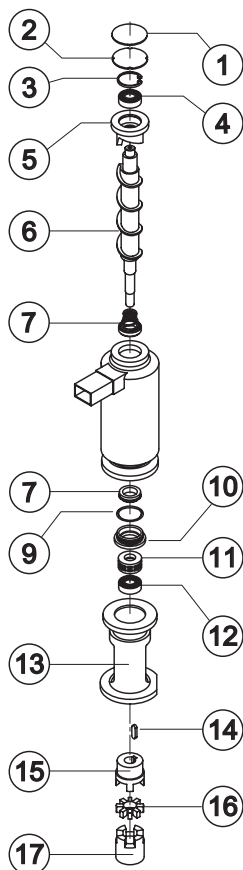

### +7(812)987-08-81

Ref.	Spare Description	Code
1	Foamed Cabinet Assy	See Table
2	Cover for Ice Exhaust	22592
3	Top Assembly	C22690
4	Rear Panel Assembly	C21201
5	Rear Grid	D12020
6	Adjustable Stainless Steel Foot	Current Version
6	ABS Foot	Till s/n. 142485
7	Filtering Panel	18106
8	Frame + Grid & Filter	C10205
9	Front Grid Panel	C22509
10	Base Plate	Current Version
10	Base Plate	Till s/n.142485
11	Bulbe-holder Pipe	20522
12	Door Assy	C10275

### Common Parts

Ref.	Spare Description	Code
3	Molecular Drier	14009
5	Vacuum-Charge Valve Plug	14006
6	Vacuum-Charge Valve Body	14005
7	Vacuum-Charge Valve Device	14007
8	Compressor	See Table -

# EVAPORATOR

Current Version **+7(812)987-08-81** Till s/n. 157640

**C11140**

**KITNEVGB**

For Complete Evaporator,  
order C11140.

For Complete Evaporator,  
order KITNEVGB

Ref.	Spare Description (Current Version)	Code
1	Insulating Cap	Current Version 18170
1	Insulating Cap	Till s/n. 180719 18164
2	Closing Disk	22825
3	Seeger	20043
4	Stainless Steel Screw	Current Version 20663
4	Stainless Steel Screw	Till s/n. 161504 15093
5	Shimming Disk	22826
6	Self-Lubricating Disk	20631
7	Stainless Steel Thrust Bearing	20686
8	OR Gasket 3087	Current Version 20688
8	Seal Ring	Till s/n. 211897 20632
9	Ice Breaker	20626
10	Auger	Current Version 20783
10	Auger with Screw	Till s/n. 223592 C20783
11	Ceramic Seal	20633
12	Insulated Evaporator	C11107
13	OR Gasket 3162 NBR70	20429
14	Reduction Ring	Current Version 20785
14	Reduction Ring	Till s/n. 223592 20624
15	Stainless Steel Bearing	Current Version 20782
15	Stainless Steel Bearing	Till s/n. 223592 20045
16	Flange	20629
17	Joint	Current Version D20784
17	Joint	Till s/n. 223592 D20630
18	Evaporator Assy	Current Version C11140
18	Evaporator Assy	Till s/n. 223592 KITNEVGB