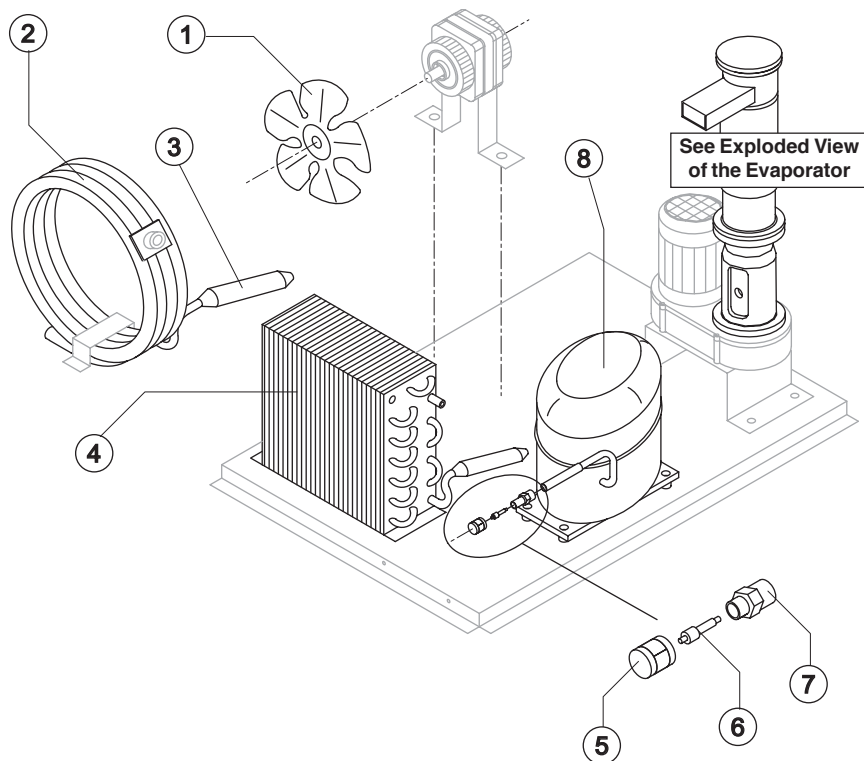

GB 1540

Зип Общепит

vsezip.ru

+7(812)987-08-81

COOLING SYSTEM

Common Parts

Ref.	Spare Description	Code
3	Molecular Drier	14009
5	Vacuum-Charge Valve Plug	14006
6	Vacuum-Charge Valve Body	14005
7	Vacuum-Charge Valve Device	14007
8	Compressor	See Table -

Parts for Air-Cooled Version Only

Ref.	Spare Description	Code
1	Sucking Fan	20031
4	Air Condenser	Current Version 20558
4	Air Condenser	Till s/n. 347947 20175
4	Air Condenser	Till s/n.74774 20019

Parts for Water-Cooled Version Only

Ref.	Spare Description	Code
1	Sucking Fan	10213
2	Water Condenser	14014

Ref. 8 - Compressor

Tension	Code
220/240V 50 Hz	23832
220/230V 60 Hz	23578A
110/115V 60 Hz	23579

Rev. 8 - 09/07/2007