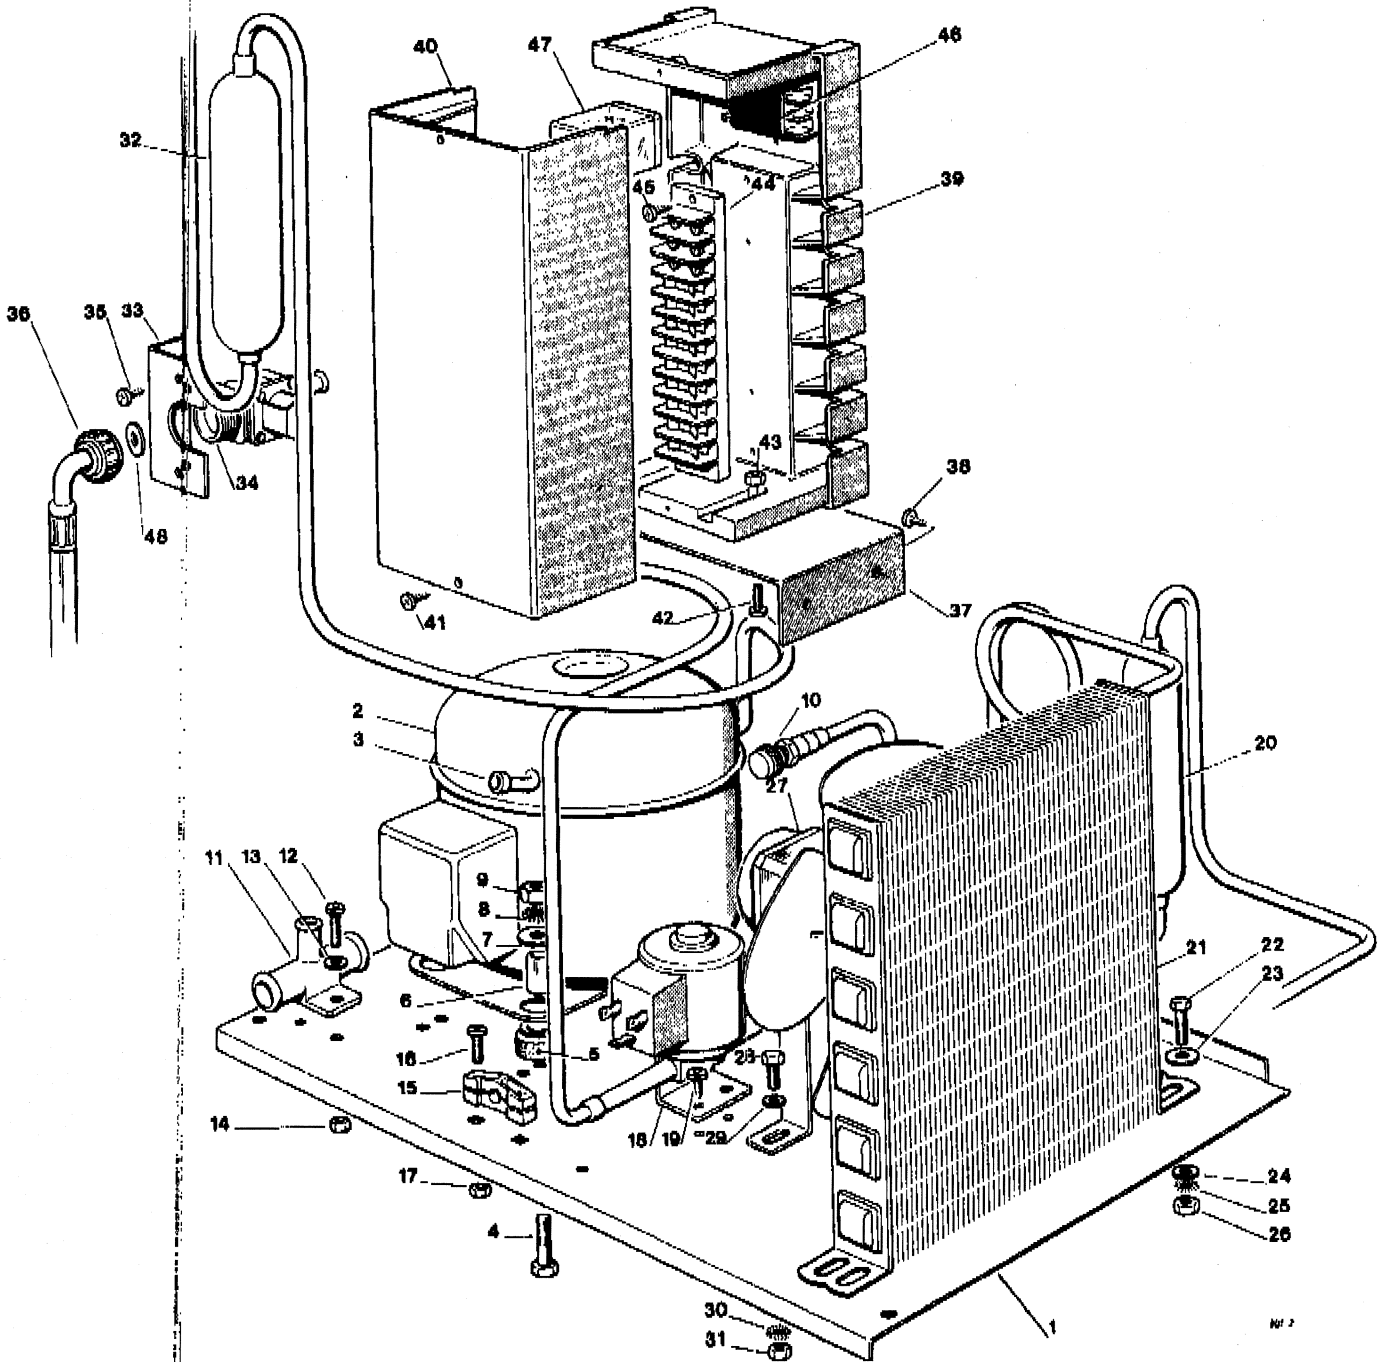

UNITÀ CONDENSATRICE
CONDENSING UNIT
UNITE DE CONDESATION

+7(812)987-08-81

Зип Общепит

1	25114006/0	BASE
2-5-6,	19166162/0	
2E	19560138/0	PROTECTOR R12
2F	19621675/0	
2G	19165484/0	COMPRESSOR 40DN U.F.H.R22
2H	19621681/0	RELAY R22
2I	19560147/0	PROTECTOR R22
2L	19180456/0	START CAPACITOR
2M	19185497/0	
2N	19180464/0	START CAPACITOR
2O	19618001/0	RELAY R12/R134A
2P	19560131/0	PROTECTOR R134A
3	19864900/0	CHARGE VALVE
4	12792099/0	SCREW
7	12523050/0	
9	12292102/0	NUT
11	25690806/0	DRAIN FITTING
12	12788880/0	SCREW
13	12520040/0	WASHER
14	12291600/0	NUT
15	33320521/0	CABLE FASTNER
16	12727960/0	SCREW
18	19863033/0	GAS VALVE
20	10106332/0	DRIER
20A	19300802/0	DRIER R134A
21	19177502/0	CONDENSER R12-R22
21A	19177509/0	CONDENSER R134A
22	12791000/0	SCREW
23	12523040/0	
26	12292102/0	NUT
27	18562503/0	FAN MOTOR
28	12791000/0	SCREW
29	12520040/0	WASHER
31	12292102/0	NUT
32	81408419/0	EXCHANGER ASSY R12
32A	81408421/0	EXCHANGER ASSY R12/R134A
33	25726327/0	SUPPORT
34	19865502/0	WATER SOLENOID VALVE
35	12726404/0	SCREW
36	19810111/0	WATER INLET PIPE
36A	19810114/0	DRAIN PIPE
37	25726326/0	CABLE SUPPORT
38	12728106/0	SCREW
39	25690230/0	CABLE BOX
40	2516706/0	
41	12728106/0	SCREW
42	12788880/0	SCREW
43	12291000/0	NUT
44	33489251/0	TERMINAL BLOCK
45	12726403/0	SCREW
46	19797017/0	THERMOSTAT
47	19620107/0	RELAY
48	19350158/0	GASKET