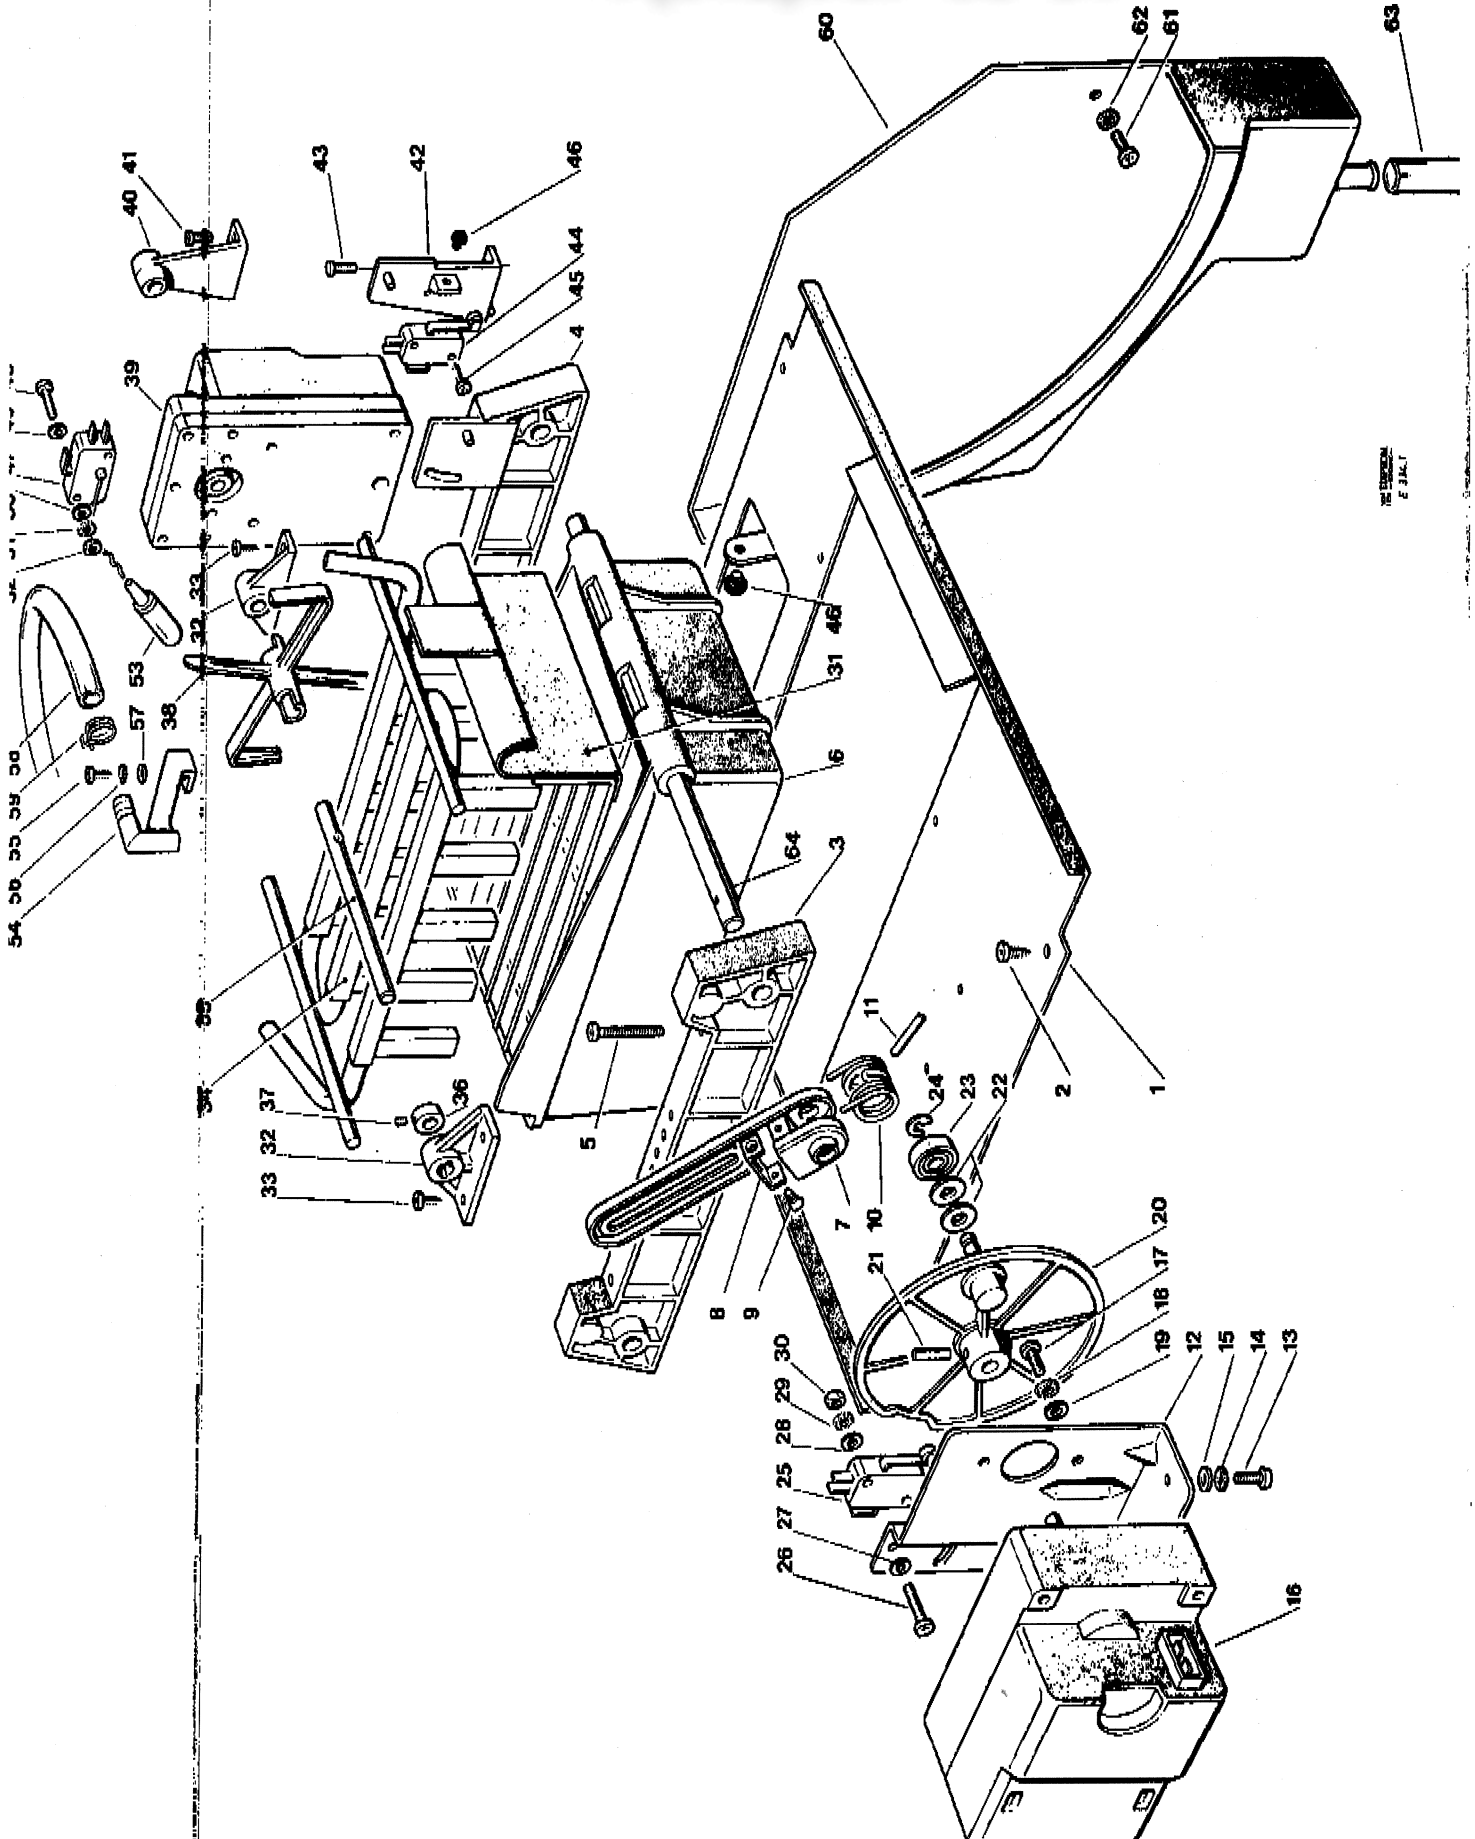

14-FEB-07 12:13

Зип Общепит

1	25745124/0	EVAPORATOR FRAME
2	12726405/0	SCREW
3	25726121/0	EVAPORATOR SUPPORT
4	25726122/0	SUPPORT
5	12727301/0	SCREW
6	81403005/0	COMPLETE TILTING PAN
7	81403011/0	LEVER
8	25325953/1	STOP PLATE
9	12825292/0	SCREW
10	25474600/0	SPRING
11	25560256/0	GUDGEON
12	25725429/0	SUPPORT
13	12788801/0	SCREW
14	12540740/0	
15	12521540/0	
16	81404000/0	MOTOR/SUPPORT/CAM MICRO ASS_Y R 12
16A	81404024/0	MOTOR/SUPPORT/CAM MICRO ASS_Y R 22 - R N