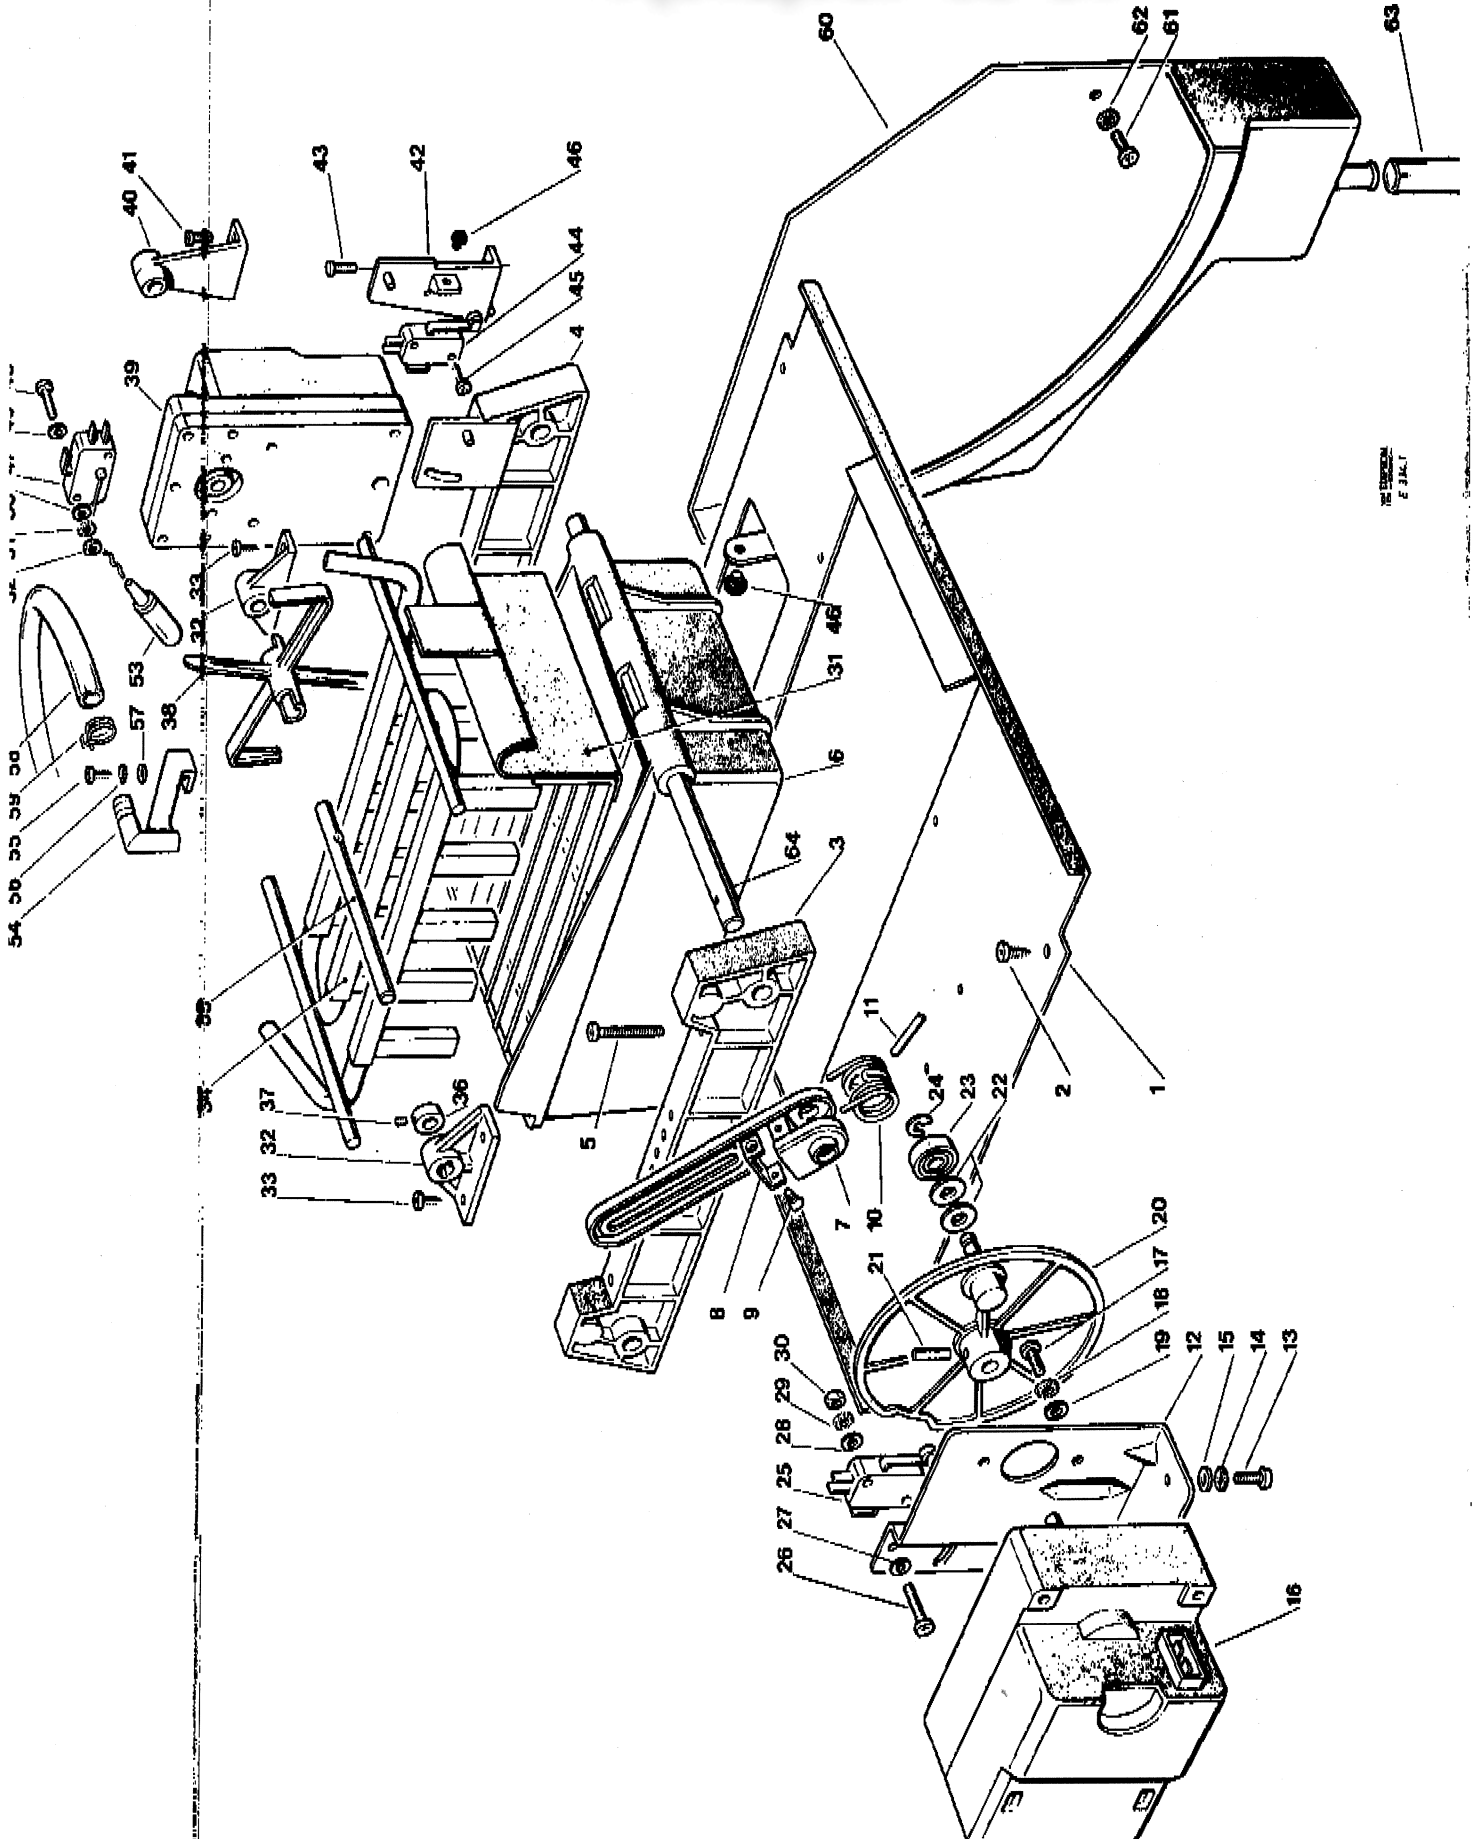

Зип Общепит

1	25745124/0	EVAPORATOR FRAME
2	12726405/0	SCREW
3	25726121/0	EVAPORATOR SUPPORT
4	25726122/0	SUPPORT
5	12727301/0	SCREW
6	81403005/0	COMPLETE TILTING PAN
7	81403011/0	LEVER
8	25325953/1	STOP PLATE
9	12825292/0	SCREW
10	25474600/0	SPRING
11	25560256/0	GUDGEON
12	25725429/0	SUPPORT
13	12788801/0	SCREW
14	12540740/0	
15	12521540/0	
16	81404000/0	MOTOR/SUPPORT/CAM MICRO ASS_Y R 12
16A	81404024/0	MOTOR/SUPPORT/CAM MICRO ASS_Y R 22 - R N