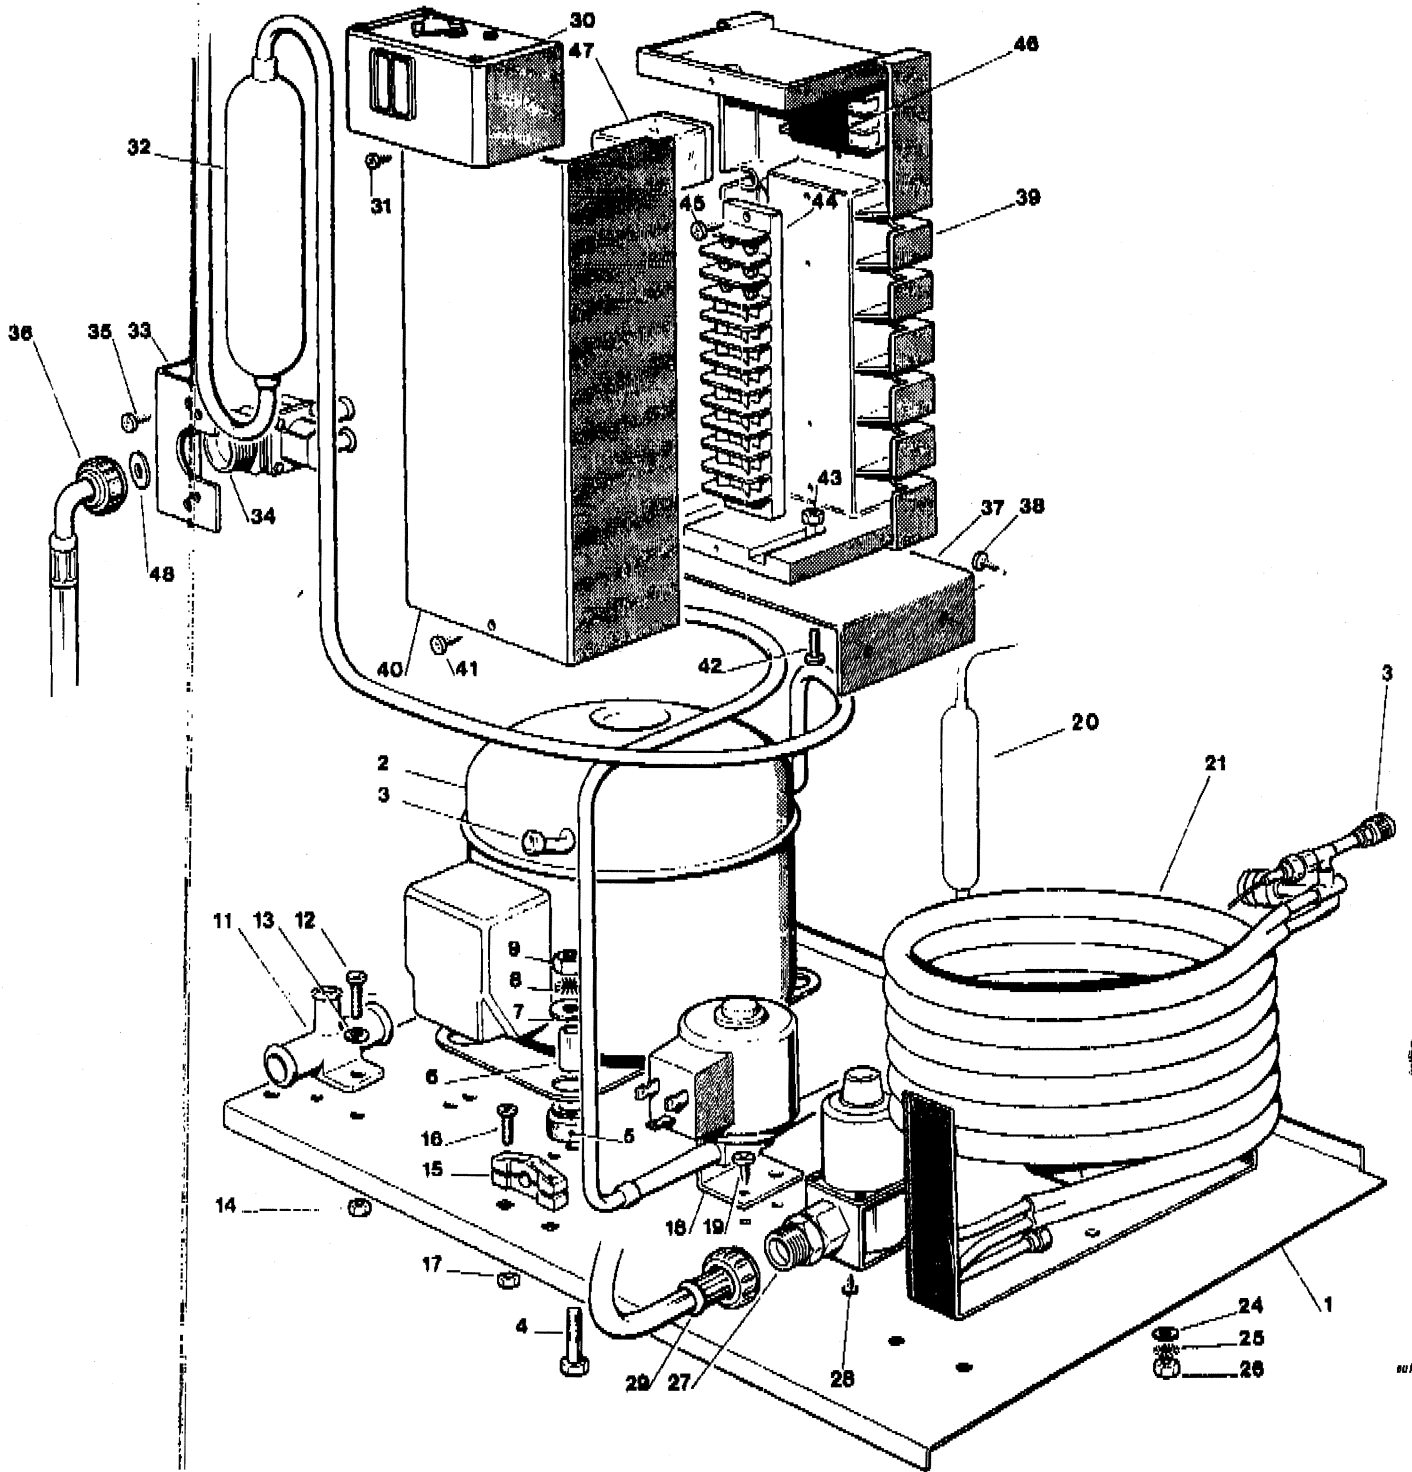

Зип Общепит

1	25114006/0	BASE
2-5,6	19166162/0	
2E	19560138/0	PROTECTOR R12
2F	19621675/0	
2G	19165484/0	COMPRESSOR 40DN U.HOR22
2H	19621681/0	RELAY R22
2I	19560147/0	PROTECTOR R22
2L	19180456/0	START CAPACITOR
2M	19165497/0	COMPRESSOR GL45 TB R134A
2N	19180464/0	START CAPACITOR
2O	19618001/0	RELAY R12/R134A
2P	19560131/0	PROTECTOR R134A
3	19864900/0	CHARGE VALVE
4	12792099/0	SCREW
7	12523050/0	
9	12292102/0	NUT
11	25690806/0	DRAIN FITTING
12	12789350/0	SCREW
13	12520040/0	WASHER
14	12291600/0	NUT
15	33320521/0	CABLE FASTNER
16	12727960/0	SCREW
18	19863033/0	GAS VALVE
20	10106332/0	DRIER
20A	19300802/0	
21	81408121/0	
21A	81407538/0	
22	12791000/0	SCREW
23	12523040/0	
26	12292102/0	NUT
27	19870815/0	AUTOMATIC VALVE H2O R 12
28	12791000/0	SCREW
29	81418216/0	
30	19550606/0	PRESSURE CONTROL R 12
30	19550610/0	PRESSURE CONTROL
30A	19550615/0	PRESSOSTAT
30B	19550372/0	PRESSURE CONTROL FOR WATER VALVE (R 134A
30C	19550620/0	MAX PRESSURE CONTROL R134A
31	12292102/0	NUT
32	81408419/0	EXCHANGER ASSY R12
32A	81408421/0	EXCHANGER ASSY R12/R134A
32B	81408422/0	EXCHANGER ASSY R134A
33	25726327/0	SUPPORT
34	19865509/0	ELECTROVALVE H2O R12
34A	19865530/0	WATER SOLENOID VALVE R22-134A
35	12726404/0	SCREW
36	19810111/0	WATER INLET PIPE
36A	19810114/0	DRAIN PIPE
37	25726326/0	CABLE SUPPORT
38	12728106/0	SCREW
39	25690230/0	CABLE BOX
40	25160705/0	COVER FOR CABLES BOX
41	12728108/0	SCREW
42	12788880/0	SCREW
43	12291000/0	NUT
44	33489251/0	TERMINAL BLOCK
45	12726403/0	SCREW
46	19797017/0	THERMOSTAT
47	19620107/0	RELAY
48	19350158/0	GASKET