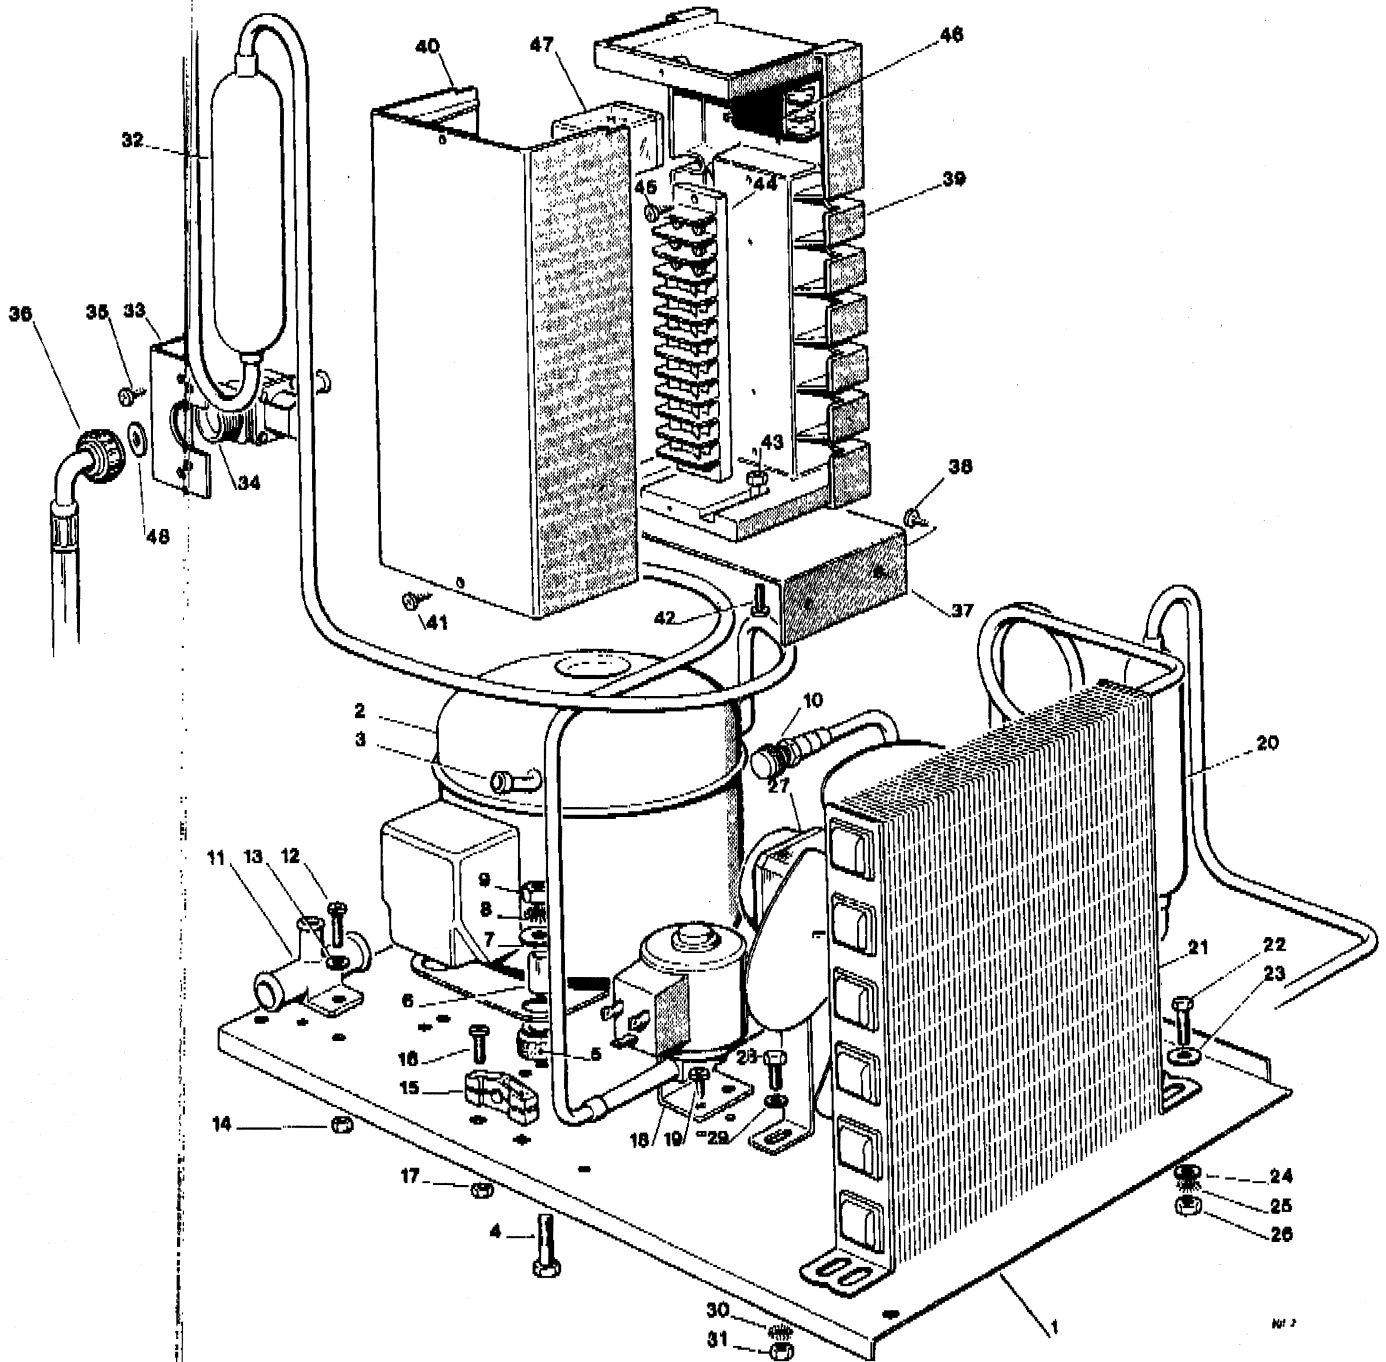

UNITÀ CONDENSATRICE
CONDENSING UNIT
UNITE DE CONDESATION

+7(812)987-08-81

Зип Общепит

1	25114006/0	BASE
2-5-6,	19166162/0	
2E	19560138/0	PROTECTOR R12
2F	19621675/0	
2G	19165484/0	COMPRESSOR 40DN U.FOR R22
2H	19621681/0	RELAY R22
2I	19560147/0	PROTECTOR R22
2L	19180456/0	START CAPACITOR
2M	19185497/0	
2N	19180464/0	START CAPACITOR
2O	19618001/0	RELAY R12/R134A
2P	19560131/0	PROTECTOR R134A
3	19864900/0	CHARGE VALVE
4	12792099/0	SCREW
7	12523050/0	
9	12292102/0	NUT
11	25690806/0	DRAIN FITTING
12	12788880/0	SCREW
13	12520040/0	WASHER
14	12291600/0	NUT
15	33320521/0	CABLE FASTNER
16	12727960/0	SCREW
18	19863033/0	GAS VALVE
20	10106332/0	DRIER
20A	19300802/0	DRIER R134A
21	19177502/0	CONDENSER R12-R22
21A	19177509/0	CONDENSER R134A
22	12791000/0	SCREW
23	12523040/0	
26	12292102/0	NUT
27	18562503/0	FAN MOTOR
28	12791000/0	SCREW
29	12520040/0	WASHER
31	12292102/0	NUT
32	81408419/0	EXCHANGER ASSY R12
32A	81408421/0	EXCHANGER ASSY R12/R134A
33	25726327/0	SUPPORT
34	19865502/0	WATER SOLENOID VALVE
35	12726404/0	SCREW
36	19810111/0	WATER INLET PIPE
36A	19810114/0	DRAIN PIPE
37	25726326/0	CABLE SUPPORT
38	12728106/0	SCREW
39	25690230/0	CABLE BOX
40	2516706/0	
41	12728106/0	SCREW
42	12788880/0	SCREW
43	12291000/0	NUT
44	33489251/0	TERMINAL BLOCK
45	12726403/0	SCREW
46	19797017/0	THERMOSTAT
47	19620107/0	RELAY
48	19350158/0	GASKET