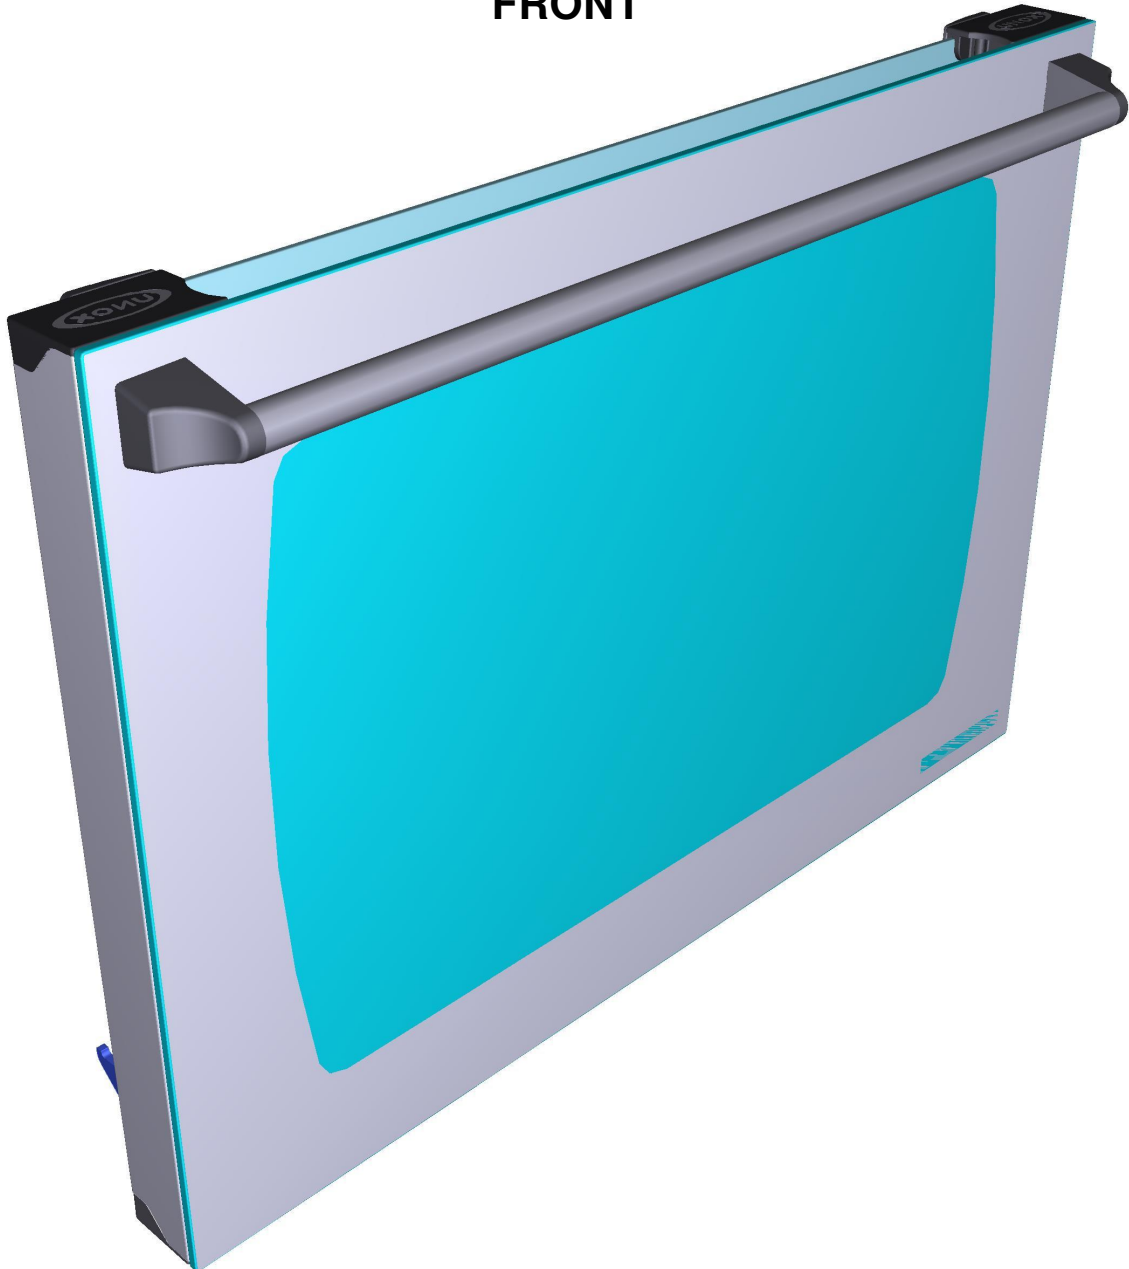

Зип Общепит
vsezip.ru

SPARE PART LIST

ASM0025C/0.D00 Door

+7(812)987-08-81

ASM0025C/0.D00 - Door

FRONT