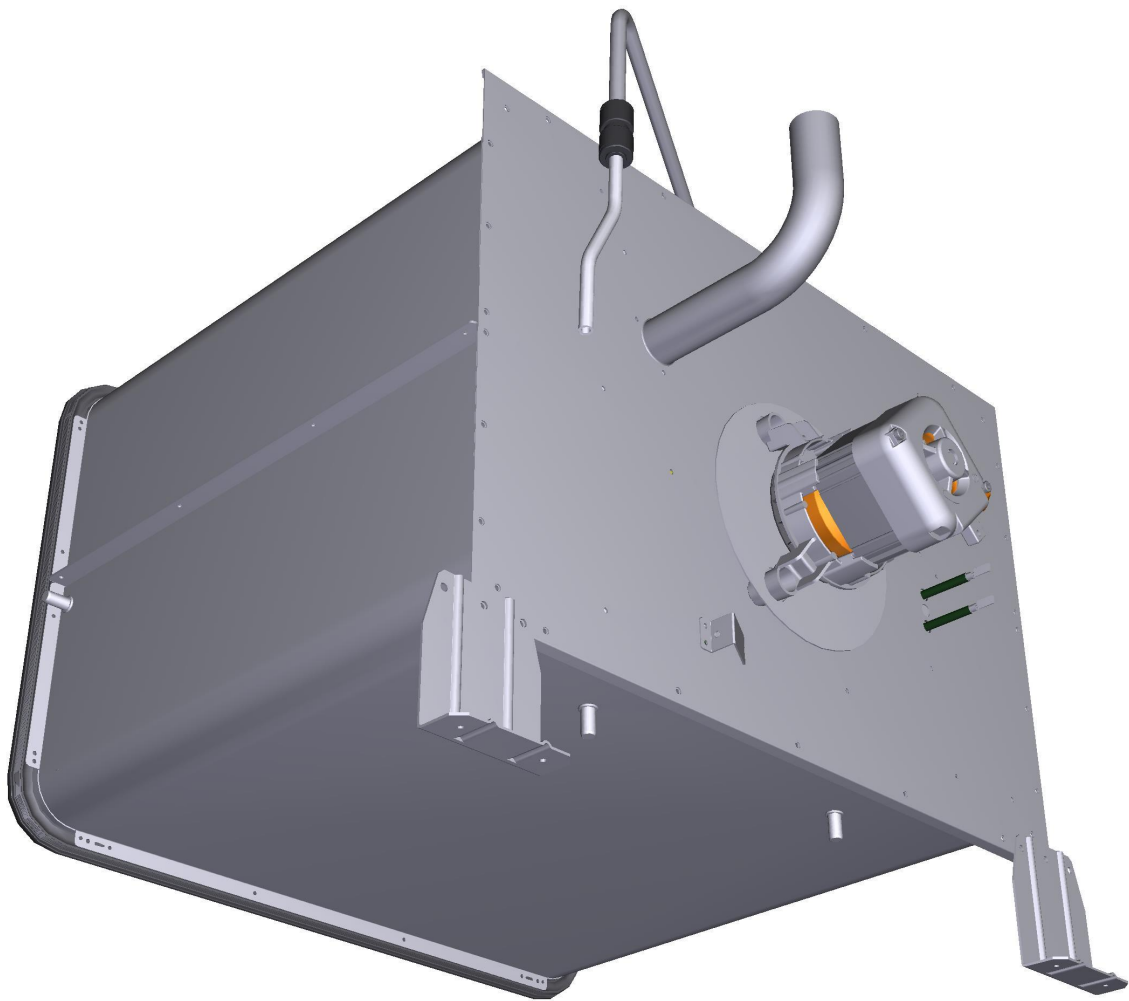

Зип Общепит

ASM2019C/0.D00 Cooking chamber

vsezip.ru

+7(812)987-08-81

ASM2019C/0.D00 - Cooking chamber

REAR