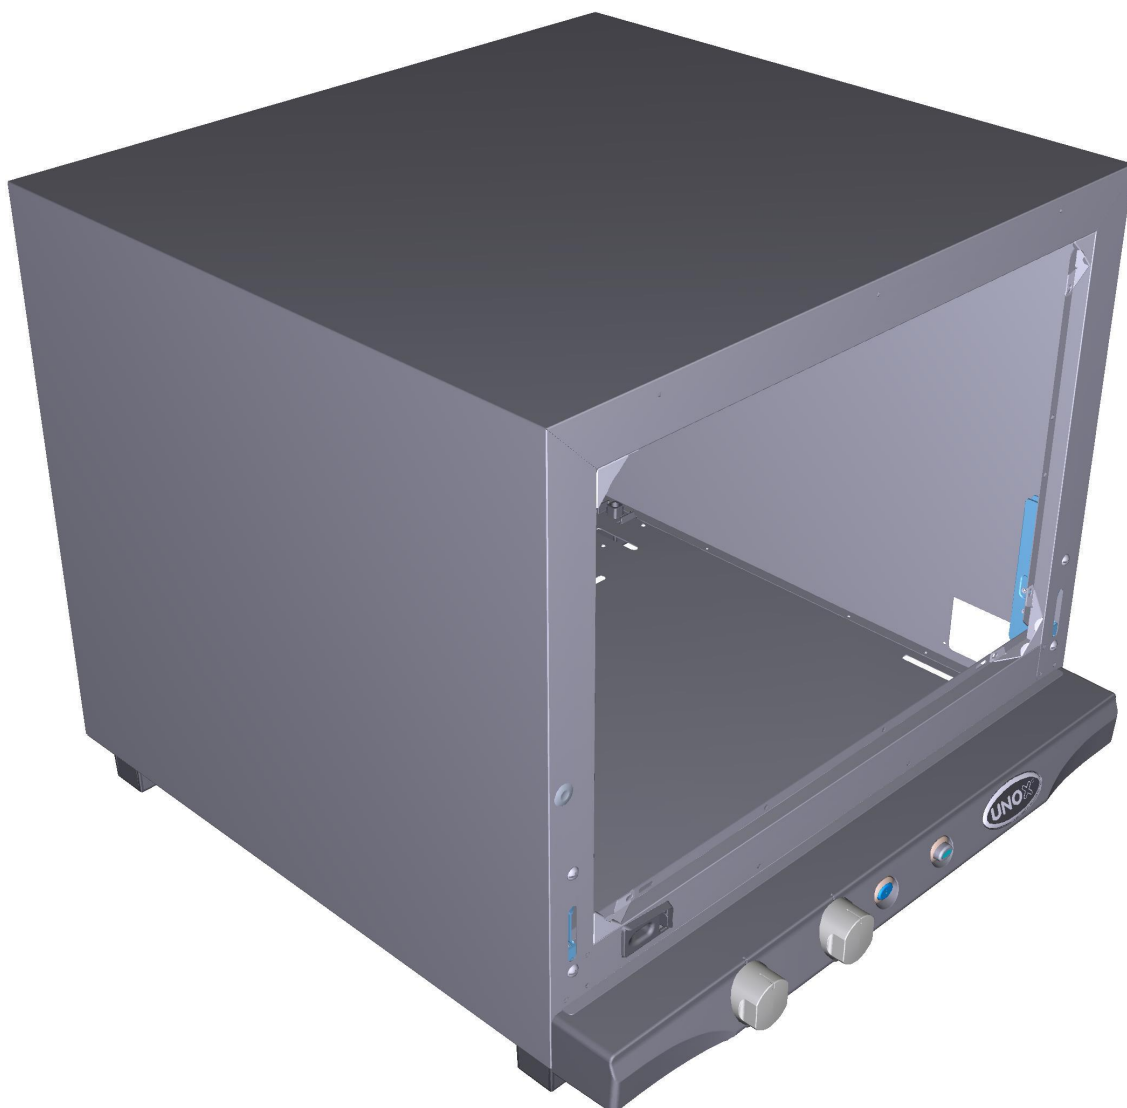

Зип Общепит **ASM2020D/0.D02 External cover**

vsezip.ru

+7(812)987-08-81

ASM2020D/0.D02 - External cover

FRONT