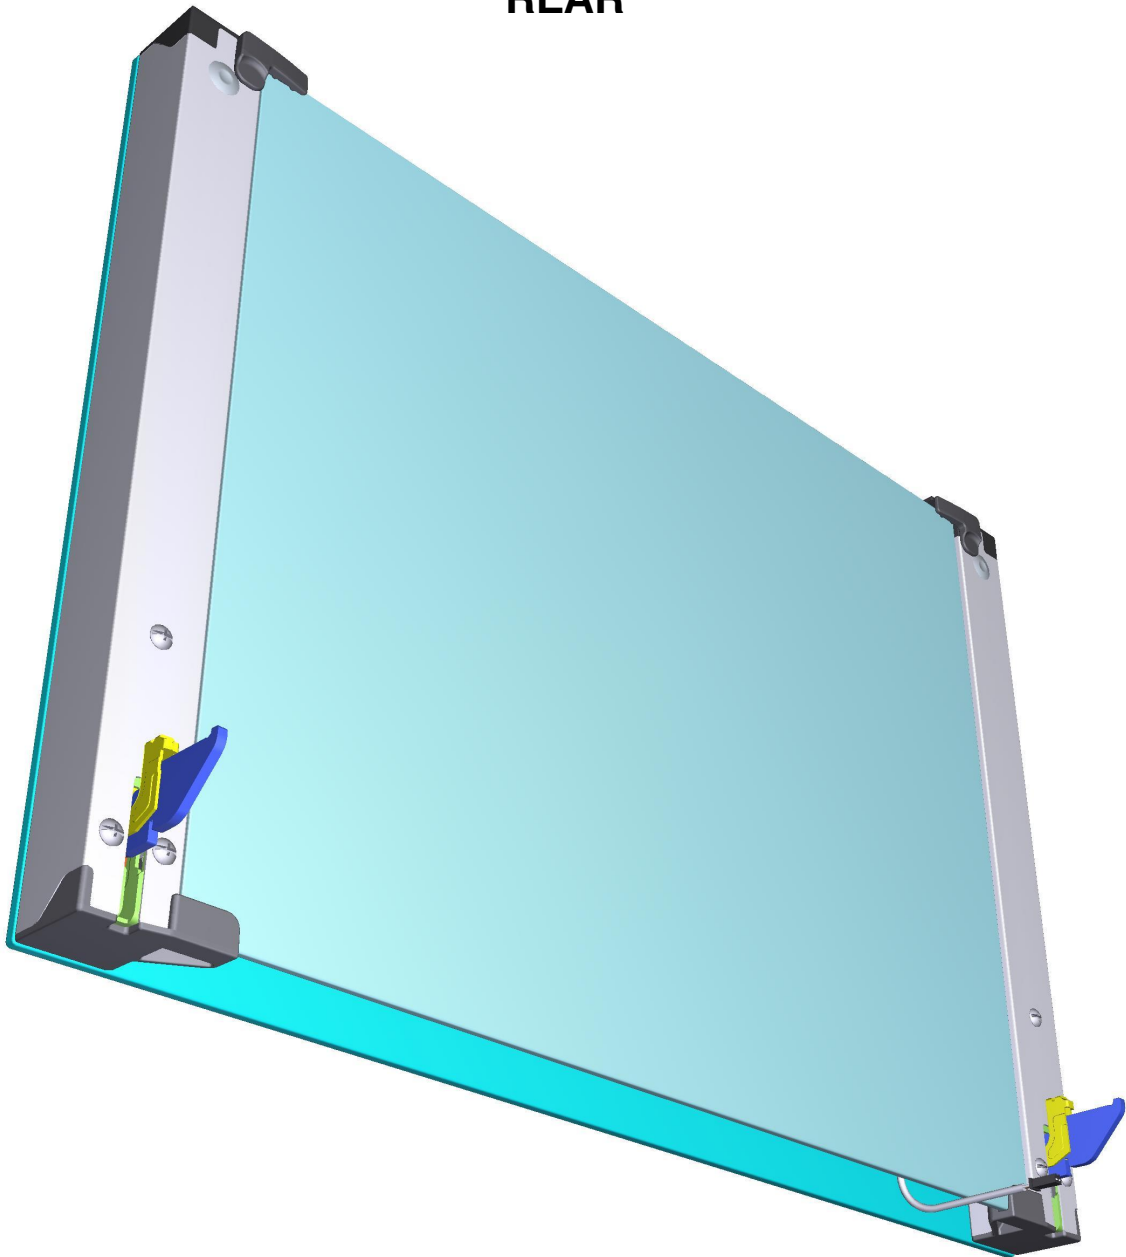

vsezip.ru

+7(812)987-08-81

ASM0025C/0.D00 - Door

REAR

+7(812)987-08-81

COMPONENT			SPARE PART																										
Code	Description	Image	Code	Description	Kit components																								
0H1925B	ST.STEEL HANDLE TUBE Ext.D=18 Th=1 L=518		K0H1925B	LMISS 600 COMPLETE HANDLE KIT	<table border="1"> <thead> <tr> <th>Code</th> <th>Description</th> <th>Qty</th> <th>UOM</th> </tr> </thead> <tbody> <tr> <td>0H1925B0</td> <td>ST.STEEL HANDLE TUBE Ext.D=18 Th=1 L=518</td> <td>1.000</td> <td>PC</td> </tr> <tr> <td>MG1015B0</td> <td>L.MISS/L.MICR O/CHEFTOP HANDLE END</td> <td>2.000</td> <td>PC</td> </tr> <tr> <td>VI1855A0</td> <td>5X25 SELF-TAPPING G SCREW</td> <td>2.000</td> <td>PC</td> </tr> <tr> <td>VM1794A0</td> <td>250x4.8 PA66 BLACK CLAMP</td> <td>2.000</td> <td>PC</td> </tr> <tr> <td>VM2103A0</td> <td>CLAMP LOCK</td> <td>2.000</td> <td>PC</td> </tr> </tbody> </table>	Code	Description	Qty	UOM	0H1925B0	ST.STEEL HANDLE TUBE Ext.D=18 Th=1 L=518	1.000	PC	MG1015B0	L.MISS/L.MICR O/CHEFTOP HANDLE END	2.000	PC	VI1855A0	5X25 SELF-TAPPING G SCREW	2.000	PC	VM1794A0	250x4.8 PA66 BLACK CLAMP	2.000	PC	VM2103A0	CLAMP LOCK	2.000	PC
					Code	Description	Qty	UOM																					
					0H1925B0	ST.STEEL HANDLE TUBE Ext.D=18 Th=1 L=518	1.000	PC																					
					MG1015B0	L.MISS/L.MICR O/CHEFTOP HANDLE END	2.000	PC																					
					VI1855A0	5X25 SELF-TAPPING G SCREW	2.000	PC																					
VM1794A0	250x4.8 PA66 BLACK CLAMP	2.000	PC																										
VM2103A0	CLAMP LOCK	2.000	PC																										
CR1015A	LineMiss ARIANNA DOOR HINGE		KCR1015A	LINEMISS ARIANNA HINGES KIT	<table border="1"> <thead> <tr> <th>Code</th> <th>Description</th> <th>Qty</th> <th>UOM</th> </tr> </thead> <tbody> <tr> <td>CR1015A0</td> <td>LineMiss ARIANNA DOOR HINGE</td> <td>2.000</td> <td>PC</td> </tr> <tr> <td>VI1875A0</td> <td>SCREW M5X10 TC1/2T INOX</td> <td>6.000</td> <td>PC</td> </tr> </tbody> </table>	Code	Description	Qty	UOM	CR1015A0	LineMiss ARIANNA DOOR HINGE	2.000	PC	VI1875A0	SCREW M5X10 TC1/2T INOX	6.000	PC												
					Code	Description	Qty	UOM																					
CR1015A0	LineMiss ARIANNA DOOR HINGE	2.000	PC																										
VI1875A0	SCREW M5X10 TC1/2T INOX	6.000	PC																										
MG1015B	L.MISS/L.MICRO/CH EFTOP HANDLE END		KMG1015B	2 PCS. HANDLE END KIT	<table border="1"> <thead> <tr> <th>Code</th> <th>Description</th> <th>Qty</th> <th>UOM</th> </tr> </thead> <tbody> <tr> <td>MG1015B0</td> <td>L.MISS/L.MICR O/CHEFTOP HANDLE END</td> <td>2.000</td> <td>PC</td> </tr> <tr> <td>VI1855A0</td> <td>5X25 SELF-TAPPING G SCREW</td> <td>2.000</td> <td>PC</td> </tr> <tr> <td>VI1870A0</td> <td>50x50 SELF-THREADING SCREW FOR PLASTIC</td> <td>2.000</td> <td>PC</td> </tr> <tr> <td>VM1025A0</td> <td>Ø16 GREY NYLON LID</td> <td>2.000</td> <td>PC</td> </tr> </tbody> </table>	Code	Description	Qty	UOM	MG1015B0	L.MISS/L.MICR O/CHEFTOP HANDLE END	2.000	PC	VI1855A0	5X25 SELF-TAPPING G SCREW	2.000	PC	VI1870A0	50x50 SELF-THREADING SCREW FOR PLASTIC	2.000	PC	VM1025A0	Ø16 GREY NYLON LID	2.000	PC				
					Code	Description	Qty	UOM																					
					MG1015B0	L.MISS/L.MICR O/CHEFTOP HANDLE END	2.000	PC																					
					VI1855A0	5X25 SELF-TAPPING G SCREW	2.000	PC																					
VI1870A0	50x50 SELF-THREADING SCREW FOR PLASTIC	2.000	PC																										
VM1025A0	Ø16 GREY NYLON LID	2.000	PC																										
VI1855A	5X25 SELF-TAPPING SCREW		KVI1855A	5x25 SELF-TAPPING SCREW 20 PCS.	<table border="1"> <thead> <tr> <th>Code</th> <th>Description</th> <th>Qty</th> <th>UOM</th> </tr> </thead> <tbody> <tr> <td>VI1855A0</td> <td>5X25 SELF-TAPPING G SCREW</td> <td>20.000</td> <td>PC</td> </tr> </tbody> </table>	Code	Description	Qty	UOM	VI1855A0	5X25 SELF-TAPPING G SCREW	20.000	PC																
Code	Description	Qty	UOM																										
VI1855A0	5X25 SELF-TAPPING G SCREW	20.000	PC																										