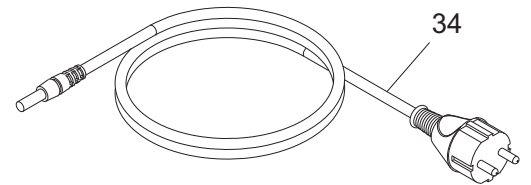

Fino a / Until 04.2015

ORDINARE 73A+74
ORDER 73A+74