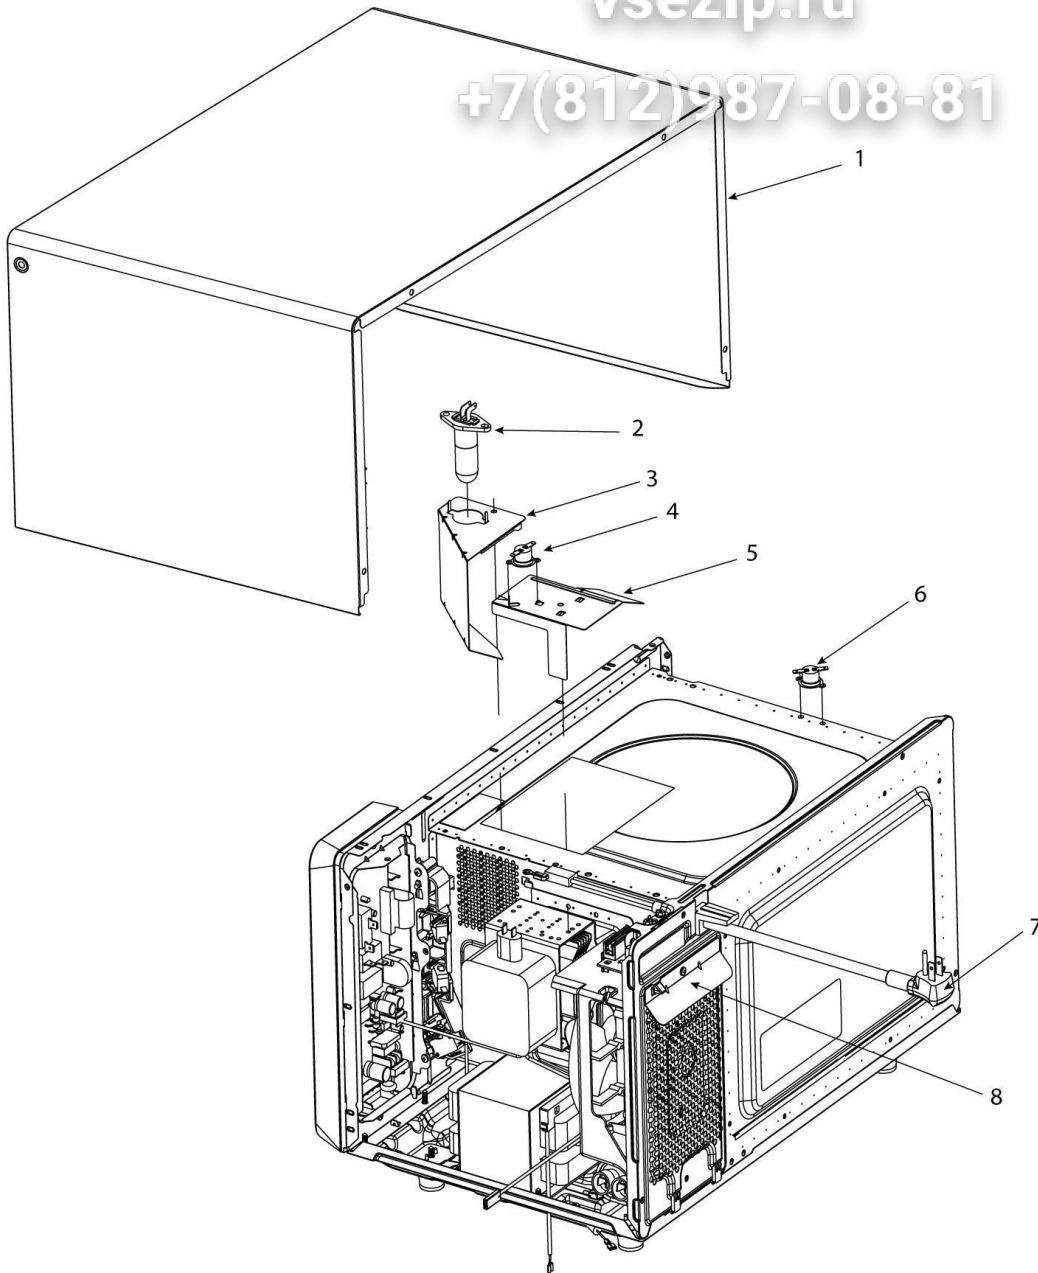

Зип Общепит

vsezip.ru

+7(812)987-08-81

Section: LAMP / TCO / POWER CORD / DUCTS / WRAPPER

Зип Общепит

vsezip.ru

7(812)987-08-81

Ref #	Part #	Part Name	Quantity	Type	Sub
1	59194668	WRAPPER- SS	1	None	
2	59194655	LAMP-LED	1	None	
3	20238601	DUCT-AIR	1	None	
4	20241402	CUTOUT-THERMAL, MAG	1	F	
5	20238701	DEFLECTOR-AIR	1	None	
6	20241401	CUTOUT-THERMAL, CAVITY	1	F	
7	54127050	POWER CORD	1	F	20243501
8	20238201	GUARD-DRIP	1	None