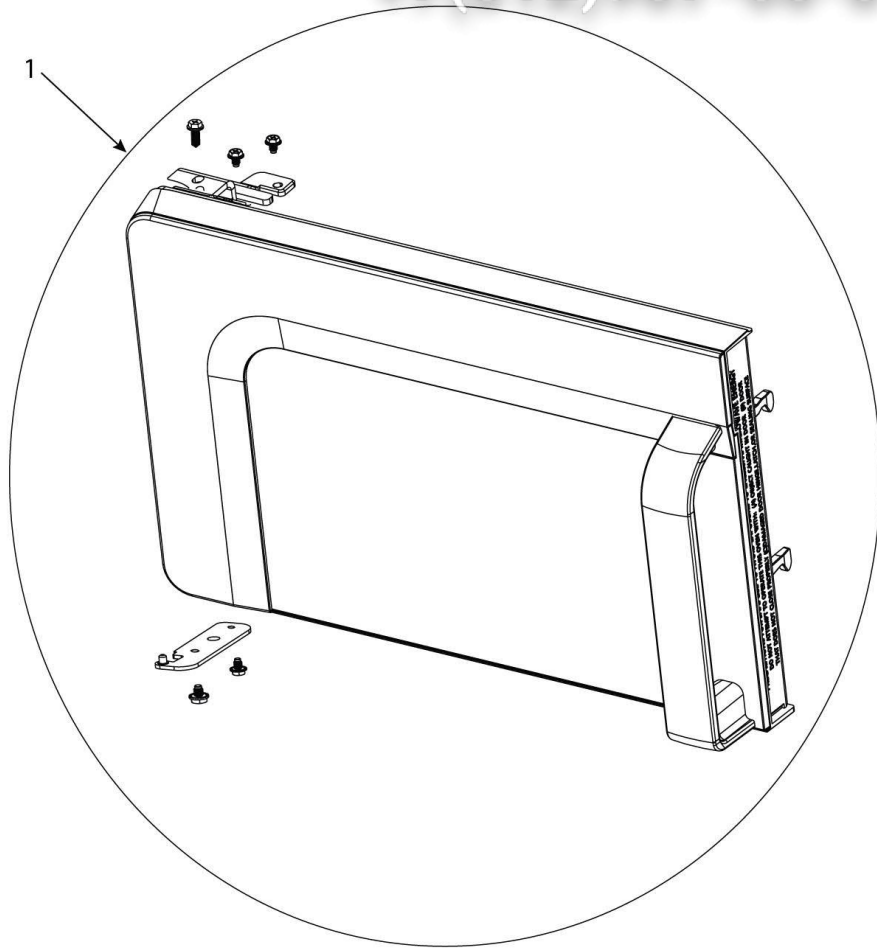

Section: CAVITY ASSY

Зип Общепит

Ref #	Part #	Part Name	Quantity	Type	Sub
1	M0805107	FUSE-20A SLO BLO	1	F	
2	59194652	FUSE BLOCK/FILTER ASSY	1	F	
3	59194651	BLOWER MOTOR ASSY- RMS50	1	F	
4	53002004	MAGNETRON	1	F	
5	59194666	SWITCH- INTERLOCK ASSY & FUSE	1	F	
6	59194661	CONTROL ASSY- DJAL	1	F	
7	53001724	BRACKET, CAPACITOR, BACK	1	F	20060901
8	13091701	DIODE	1	F	20057401
9	59194654	KIT, CAPACITOR- 1.20 & DIODE	1	F	
10	59194665	TRANSFORMER & FUSE- HV	1	F	
11	59194667	FEET- 4 PACK	4	None	
12	54126033	MOTOR, ANTENNA	1	F	
13	59194656	TRAY, CERAMIC	1	None	
14	59194657	ANTENNA & RIVETS	1	F	
15	20243601	SHIELD-GREASE	1	None	
16	20063403	FUSE-HV	1	F	

vsezip.ru

+7(812)987-08-81

Зип Общепит

vsezip.ru

+7(812)987-08-81