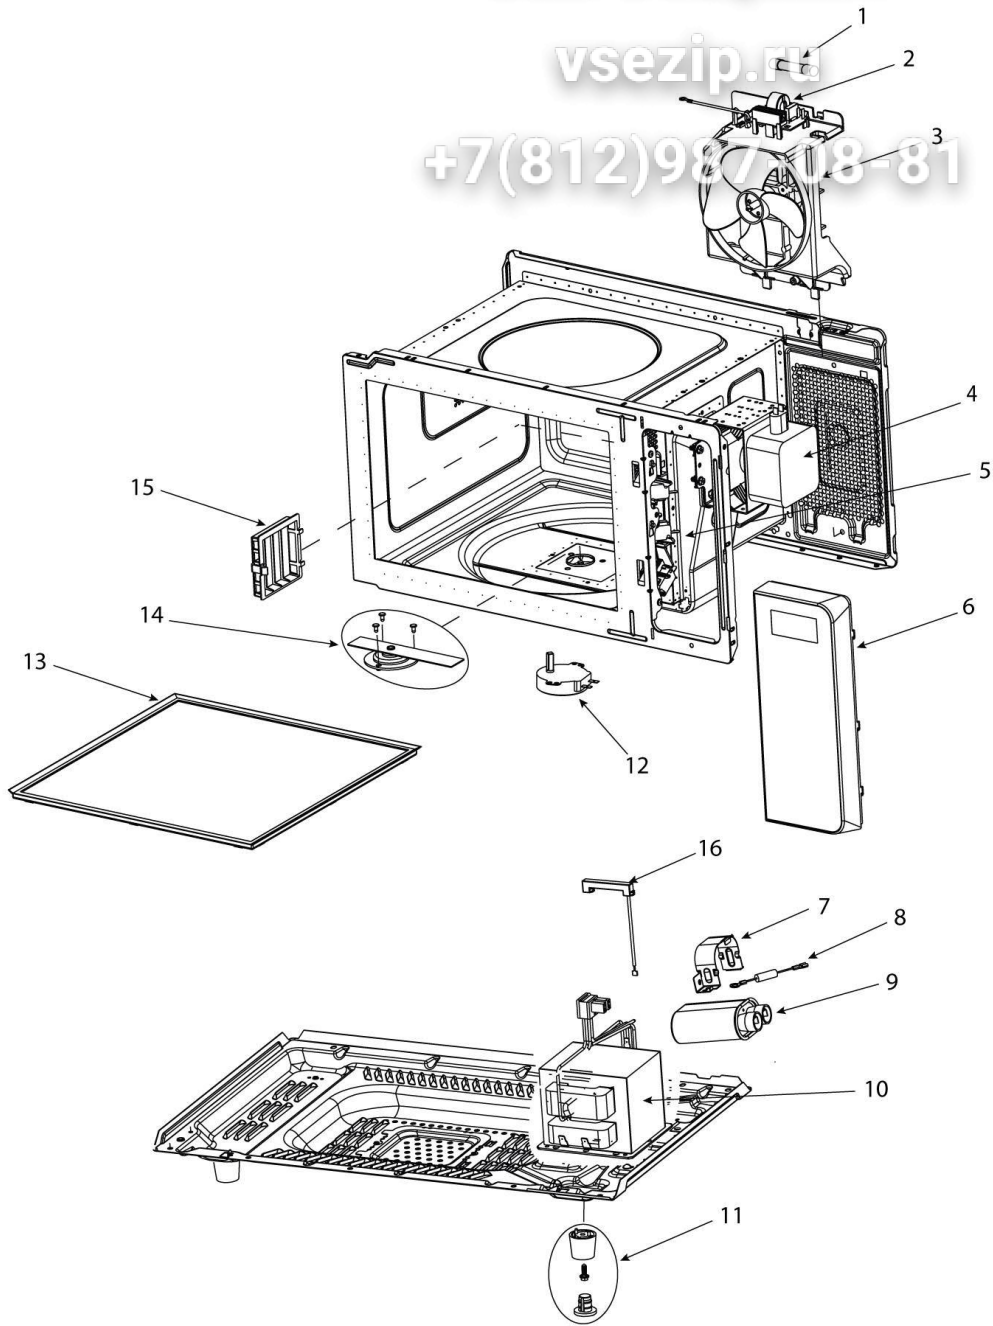

## Section: CAVITY ASSY

Зип Общепит

Ref #	Part #	Part Name	Quantity	Type	Sub
1	M0805107	FUSE-20A SLO BLO	1	F	
2	59194652	FUSE BLOCK/FILTER ASSY	1	F	
3	59194651	BLOWER MOTOR ASSY- RMS50	1	F	
4	53002004	MAGNETRON	1	F	
5	59194666	SWITCH- INTERLOCK ASSY & FUSE	1	F	
6	59194661	CONTROL ASSY- DJAL	1	F	
7	53001724	BRACKET, CAPACITOR, BACK	1	F	20060901
8	13091701	DIODE	1	F	20057401
9	59194654	KIT, CAPACITOR- 1.20 & DIODE	1	F	
10	59194665	TRANSFORMER & FUSE- HV	1	F	
11	59194667	FEET- 4 PACK	4	None	
12	54126033	MOTOR, ANTENNA	1	F	
13	59194656	TRAY, CERAMIC	1	None	
14	59194657	ANTENNA & RIVETS	1	F	
15	20243601	SHIELD-GREASE	1	None	
16	20063403	FUSE-HV	1	F	