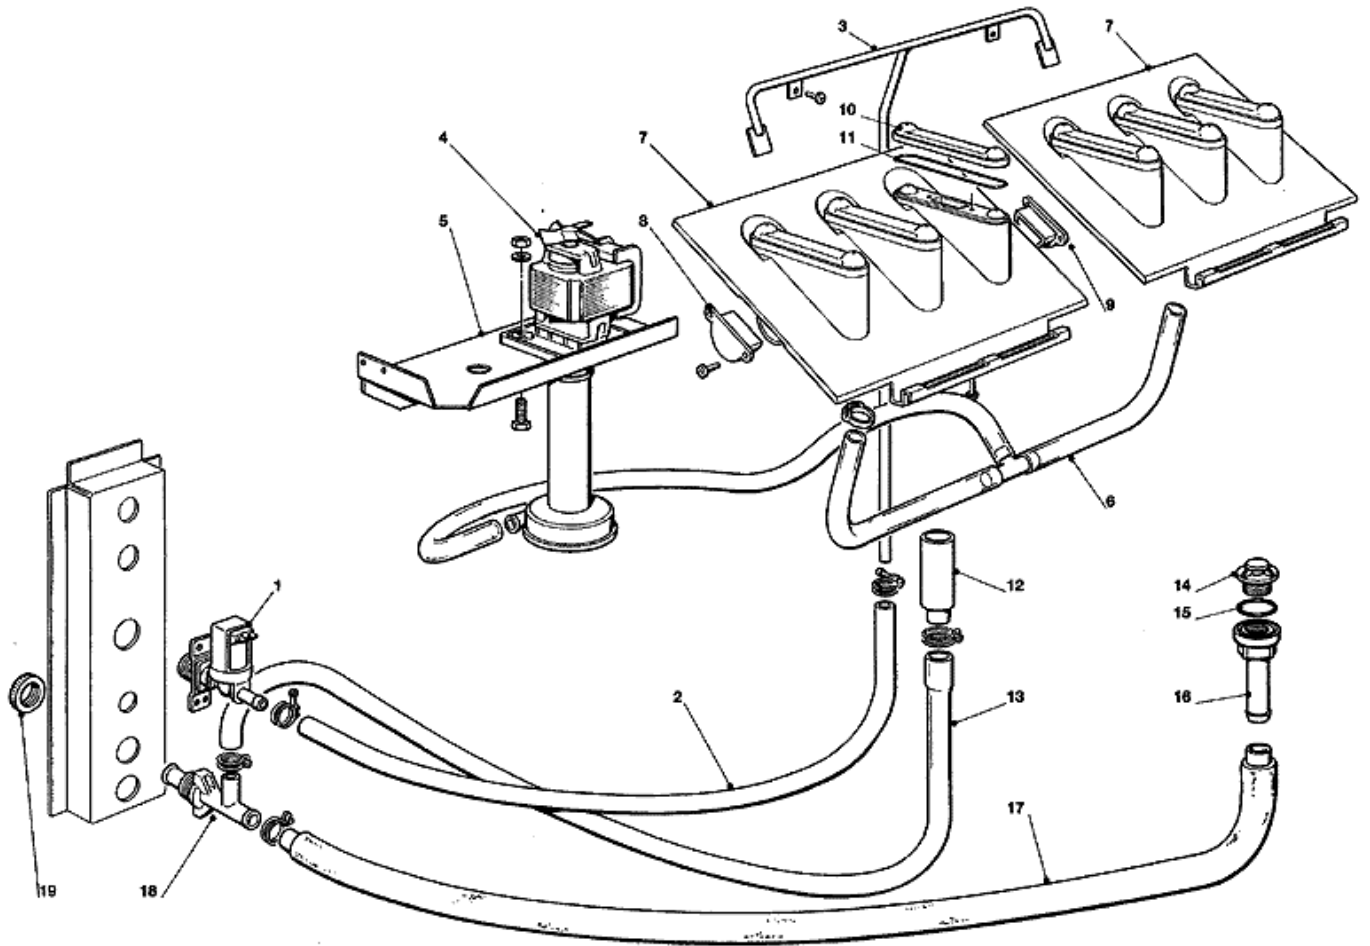

Pos	Code	Description
0001	SC670099 33	COMPRESSOR - 230/50/1
0001	SC670099 34	COMPRESSOR - 230/60/1
0005	SC620058 42	PROTECTOR - 5670224
0005	SC620058 81	PROTECTOR - 8571507
0009	SC620057 45	STARTING RELAY 230/50-60/1
0010	SC620167 00	START.CAP. - 8640162
0010	SC620167 01	START.CAP. - 8640161
0012	SC650109 00	VALVE BODY
0013	SC670012 00	VALVE CORE
0014	SC650106 00	CAP
0015	SC620440 00	AIR COOLED CONDENSER
0019	SC620419 04	FAN MOTOR ATEX
0020	SC620419 33	BLADE
0025	SC630020 01	STRAINER
0026	SC620306 46	HOT GAS VALVE BODY
0026	SC620306 48	HOT GAS VALVE COIL
0027	SC630003 03	FILTER
0028	SC784263 09	EVAPORATOR PLATE
0028	SC784263 10	EVAPORATOR ASSY
0029	SC784444 11	NO LONGER AVAILABLE

Pos	Code	Description
0001	SC670099 33	COMPRESSOR - 230/50/1
0001	SC670099 34	COMPRESSOR - 230/60/1
0005	SC620058 42	PROTECTOR - 8670224
0005	SC620058 81	PROTECTOR - 8571507
0009	SC620057 45	STARTING RELAY 230/50-60/1
0010	SC620167 00	START.CAP. - 8640162
0010	SC620167 01	START.CAP. - 8640161
0012	SC650109 00	VALVE BODY
0013	SC670012 00	VALVE CORE
0014	SC650106 00	CAP
0015	SC620495 02	WATER COOLED CONDENSER
0018	SC400053 00	NUT
0019	SC400052 00	WASHER
0021	SC620111 00	WATER REGUL. VALVE
0024	SC281900 01	TUBE 16X10
0029	SC281900 01	TUBE 16X10
0030	SC630020 01	STRAINER
0031	SC620306 46	HOT GAS VALVE BODY
0031	SC620306 48	HOT GAS VALVE COIL
0032	SC620419 02	FAN MOTOR ATEX
0033	SC784263 09	EVAPORATOR PLATE
0033	SC784263 10	EVAPORATOR ASSY
0034	SC784444 11	NO LONGER AVAILABLE