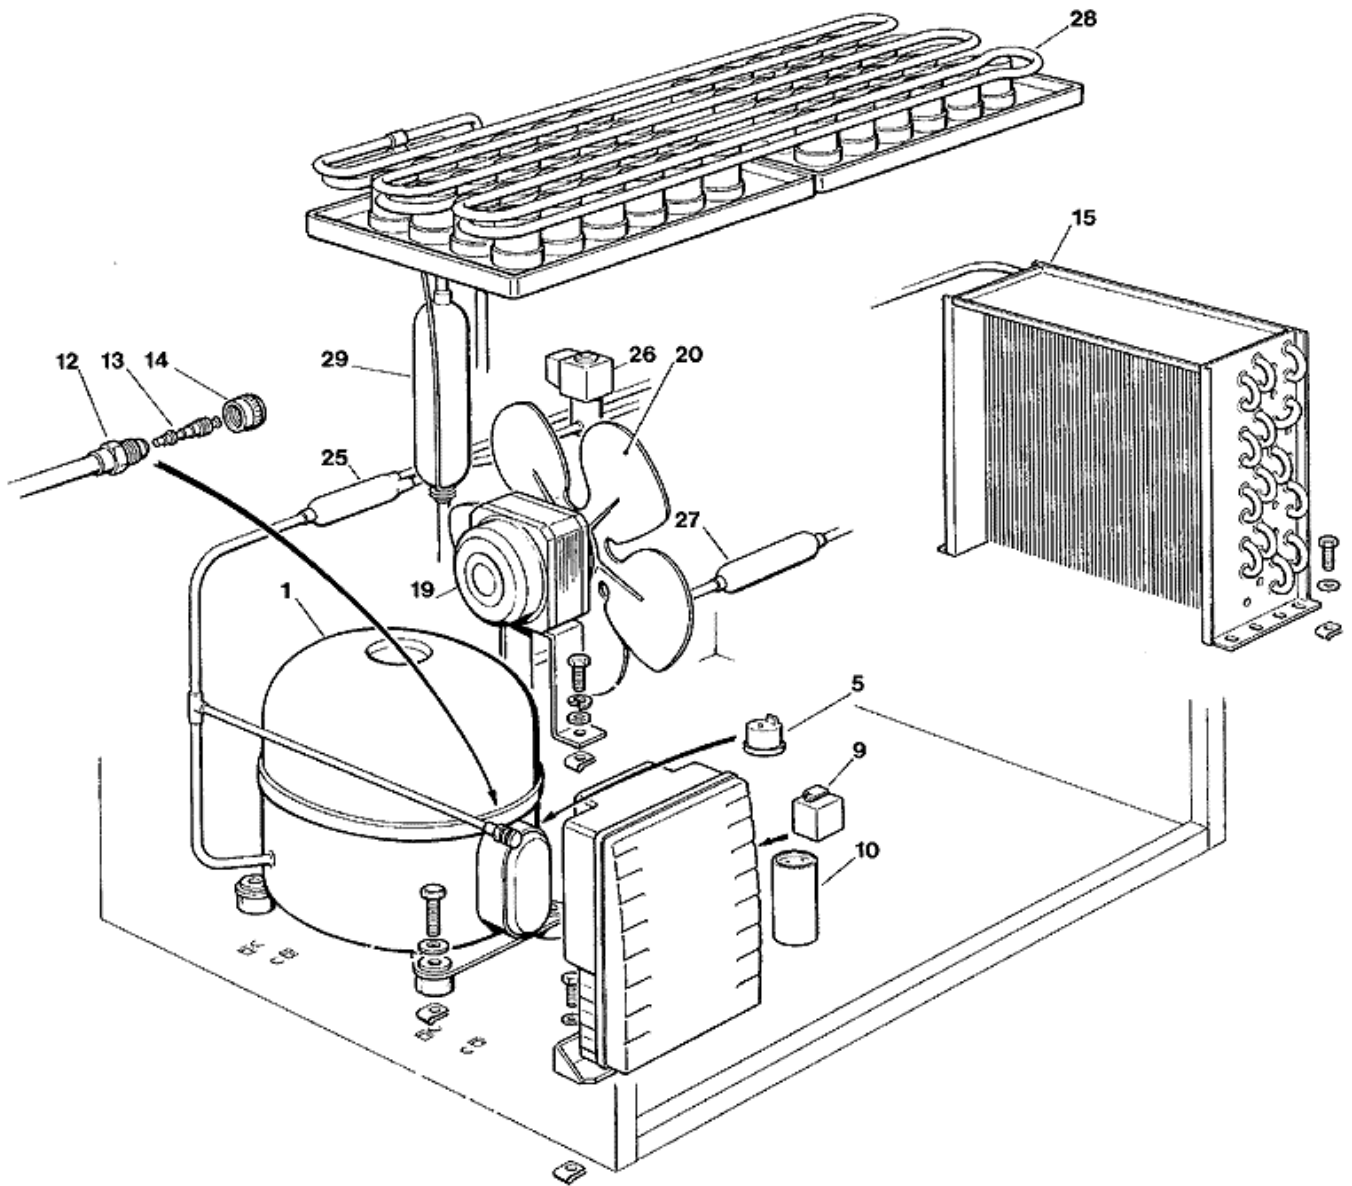

Pos	Code	Description
0001	SC781406 02	UNIT BASE
0002	SC660638 00	LEG
0003	SC060514 00	NO LONGER AVAILABLE
0004	SC060514 00	NO LONGER AVAILABLE
0005	SC784457 03R	CURTAIN ASSY
0006	SC660388 01	CURTAIN BRACKET (RIGHT)
0007	SC660388 00	CURTAIN BRACKET (LEFT)
0008	SC721679 00	NO LONGER AVAILABLE
0009	SC702231 00	METAL DEVIDETR
0010	SC721644 03	FRONT PANEL
0011	SC660616 00	NLA
0011	SC782100 00R	NO LONGER AVAILABLE
0012	SC721642 02	OBSOLETE
0013	SC721643 02	RIGHT SIDE PANEL
0015	SC702180 00	NLA
0016	SC741075 01	COVER, EVAPORATOR
0018	SC660528 01	NO LONGER AVAILABLE
0019	SC660528 00	NO LONGER AVAILABLE

Pos	Code	Description
0001	SC670099 33	COMPRESSOR - 230/50/1
0001	SC670099 34	COMPRESSOR - 230/60/1
0005	SC620058 42	PROTECTOR - 5670224
0005	SC620058 81	PROTECTOR - 8571507
0009	SC620057 45	STARTING RELAY 230/50-60/1
0010	SC620167 00	START.CAP. - 8640162
0010	SC620167 01	START.CAP. - 8640161
0012	SC650109 00	VALVE BODY
0013	SC670012 00	VALVE CORE
0014	SC650106 00	CAP
0015	SC620440 00	AIR COOLED CONDENSER
0019	SC620419 04	FAN MOTOR ATEX
0020	SC620419 33	BLADE
0025	SC630020 01	STRAINER
0026	SC620306 46	HOT GAS VALVE BODY
0026	SC620306 48	HOT GAS VALVE COIL
0027	SC630003 03	FILTER
0028	SC784263 09	EVAPORATOR PLATE
0028	SC784263 10	EVAPORATOR ASSY
0029	SC784444 11	NO LONGER AVAILABLE

Pos	Code	Description
0001	SC650105 52	WATER INLET VALVE
0002	SC281900 01	TUBE 16X10
0003	SC783170 01	WATER INLET TUBE ASSY
0004	SC620430 03	WATER PUMP - 230/50/1
0004	SC620430 04	USE SC620430 01
0006	SC610186 01	TUBE
0007	SC793129 01	SPRAY SYSTEM ASSY
0008	SC660520 03	NO LONGER AVAILABLE
0009	SC660520 02	NO LONGER AVAILABLE
0010	SC060529 00	SPRAY COVER KIT - NEUTRAL
0011	SC640041 20	O RING
0012	SC660698 02	NO LONGER AVAILABLE
0013	SC610176 01	TUBE
0014	SC660211 01	DRAIN FILTER
0015	SC640134 00	O RING
0016	SC660219 01	BIN DRAIN
0017	SC610148 10	TUBE
0018	SC660224 00	TEE TUBE
0019	SC660535 00	PLASTIC NUT