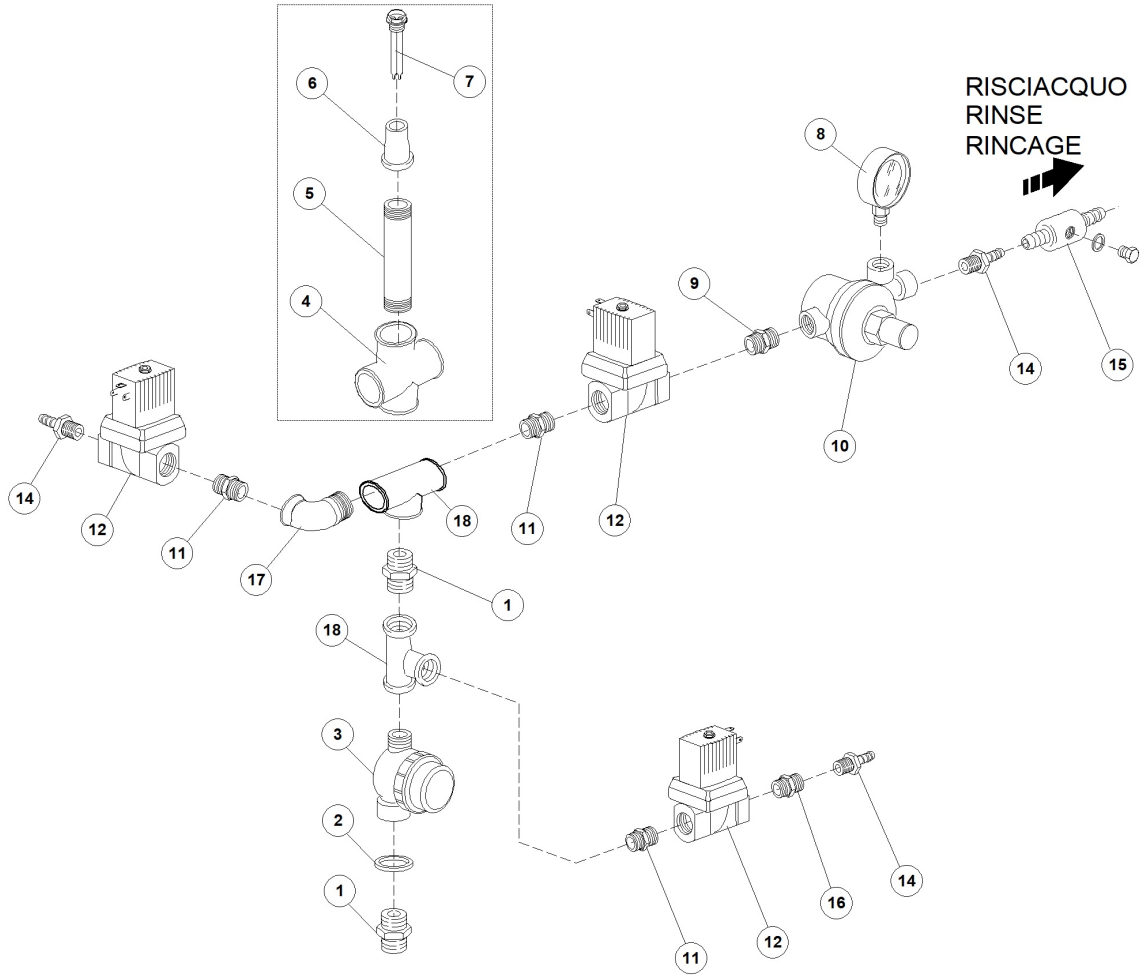

Зип Ощепит

RX184 DX XP DDE DR69 ID 400/3N/50 EAC - DWR1002420 - Solenoid valve group - DW212M

vsezip.ru

+7(812)987-08-81

Зип Общепит

RX184 DX XP DDE DR69 ID 400/3N/50 EAC - DWR1002420 - Solenoid valve group - DW212M

vsezip.ru

+7(812)987-08-81

Pos.	Code	Descrizione	Description
1	DW3071197	"RACCORDO INOX NIPPLO 3/4" M-M"	"S/S NIPPLE PIPE FITTING 3/4" M-M"
2	DW13326	GUARNIZIONE D.38X27X2	GASKET D.38X27X2
3	DW2000121	"FILTRO LINEA CARICO ACQ. 3/4" FF/MF"	"WATER LOADING FILTER 3/4" F-F/M-F"
4	DW3071186	"RACCORDO INOX CROCE 3/4" F"	"S/S CROSS PIPE FITTING 3/4" F"
8	DW2000244	"MANOMETRO RIDUTTORE PRESS. 1/4"CONIC"	"PRESSURE REDUCTION GAUGE 1/4"
9	DW3071196	"RACCORDO INOX NIPPLO 1/2" M-M"	"S/S NIPPLE PIPE FITTING 1/2" M-M"
10	DW2000364	"RIDUTTORE DI PRESS.FILTRO INOX 1/2"	"1/2" PRESSURE REDUCER S/S FILTER"
11	DW3071205	RACCORDO INOX NIPPLO DI RIDUZ 3/4 M-1/2M	"S/S NIPPLE PIPE FITTING M3/4"-M1/2"
12	DW3002030	"ELETTRIVALV. OT58 1/2" 24V 50/60HZ"	"SOLENOID VALVE OT58 1/2" 24V 60HZ"
14	DW3071299	PORTAGOMMA M 1/2 DIAM 12 PG260 INOX	S/S HOSE CONNECTOR 10 M1/2 PG260
15	DW3003906/A	DERIV. A T ENTR. BRILL. SENZA TAPPO	"T-PIECE W/PLUG 1/8"
16	DW3071196	"RACCORDO INOX NIPPLO 1/2" M-M"	"S/S NIPPLE PIPE FITTING 1/2" M-M"
17	DW3071193	RACCORDO INOX GOMITO M/F 3/4	"S/S UNION ELBOW 3/4" M-F"