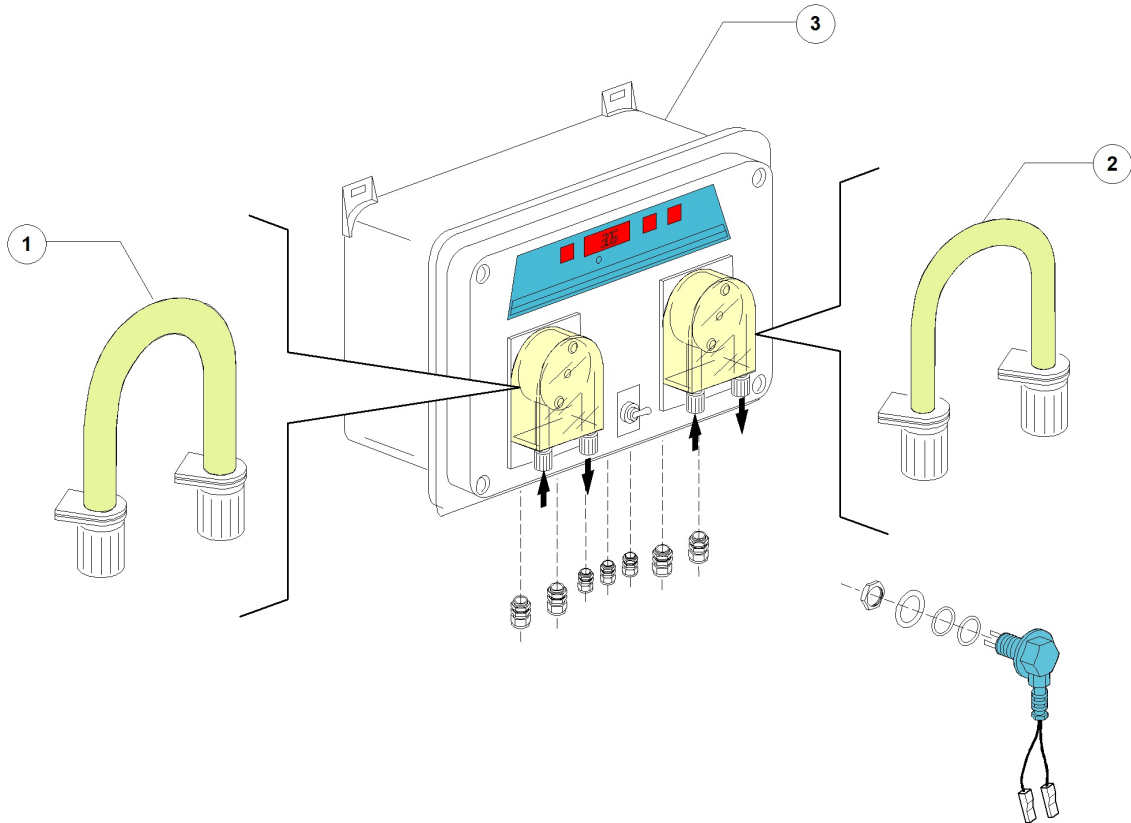

Зип Общепит

RX184 DX XP DDE DR69 ID 400/3N/50 EAC - DWR1002420 - Dispensers - DW212M

vsezip.ru

+7(812)987-08-81

Зип Общепит

RX184 DX XP DDE DR69 ID 400/3N/50 EAC - DWR1002420 - Dispensers - DW212M

Pos.	Code	Descrizione	Description
1	DW14503	TUBO PVC DIAM.6x4 TRASPARENTE	D.6X4 PVC TRANSPARENT HOSE
1	DW15185	TUBO MEMBRANA DDE SEKO DET.	SEKO DISPENSER THERMOPLASTIC HOSE
2	DW14502/A	TUBETTO PVC 6X4 VERDE	6X4 PVC GREEN SMALL PIPE
2	DW15186	TUBO MEMBRANA SILICONE BRILL.	SEKO DISPENSER THERMOPLASTIC HOSE
3	DW15181/A	CENTRALINA 06 DOSAT .BRILL./DETERG. 24V	RINSE AID AND DETERGENT DOSING PUMPS BOX