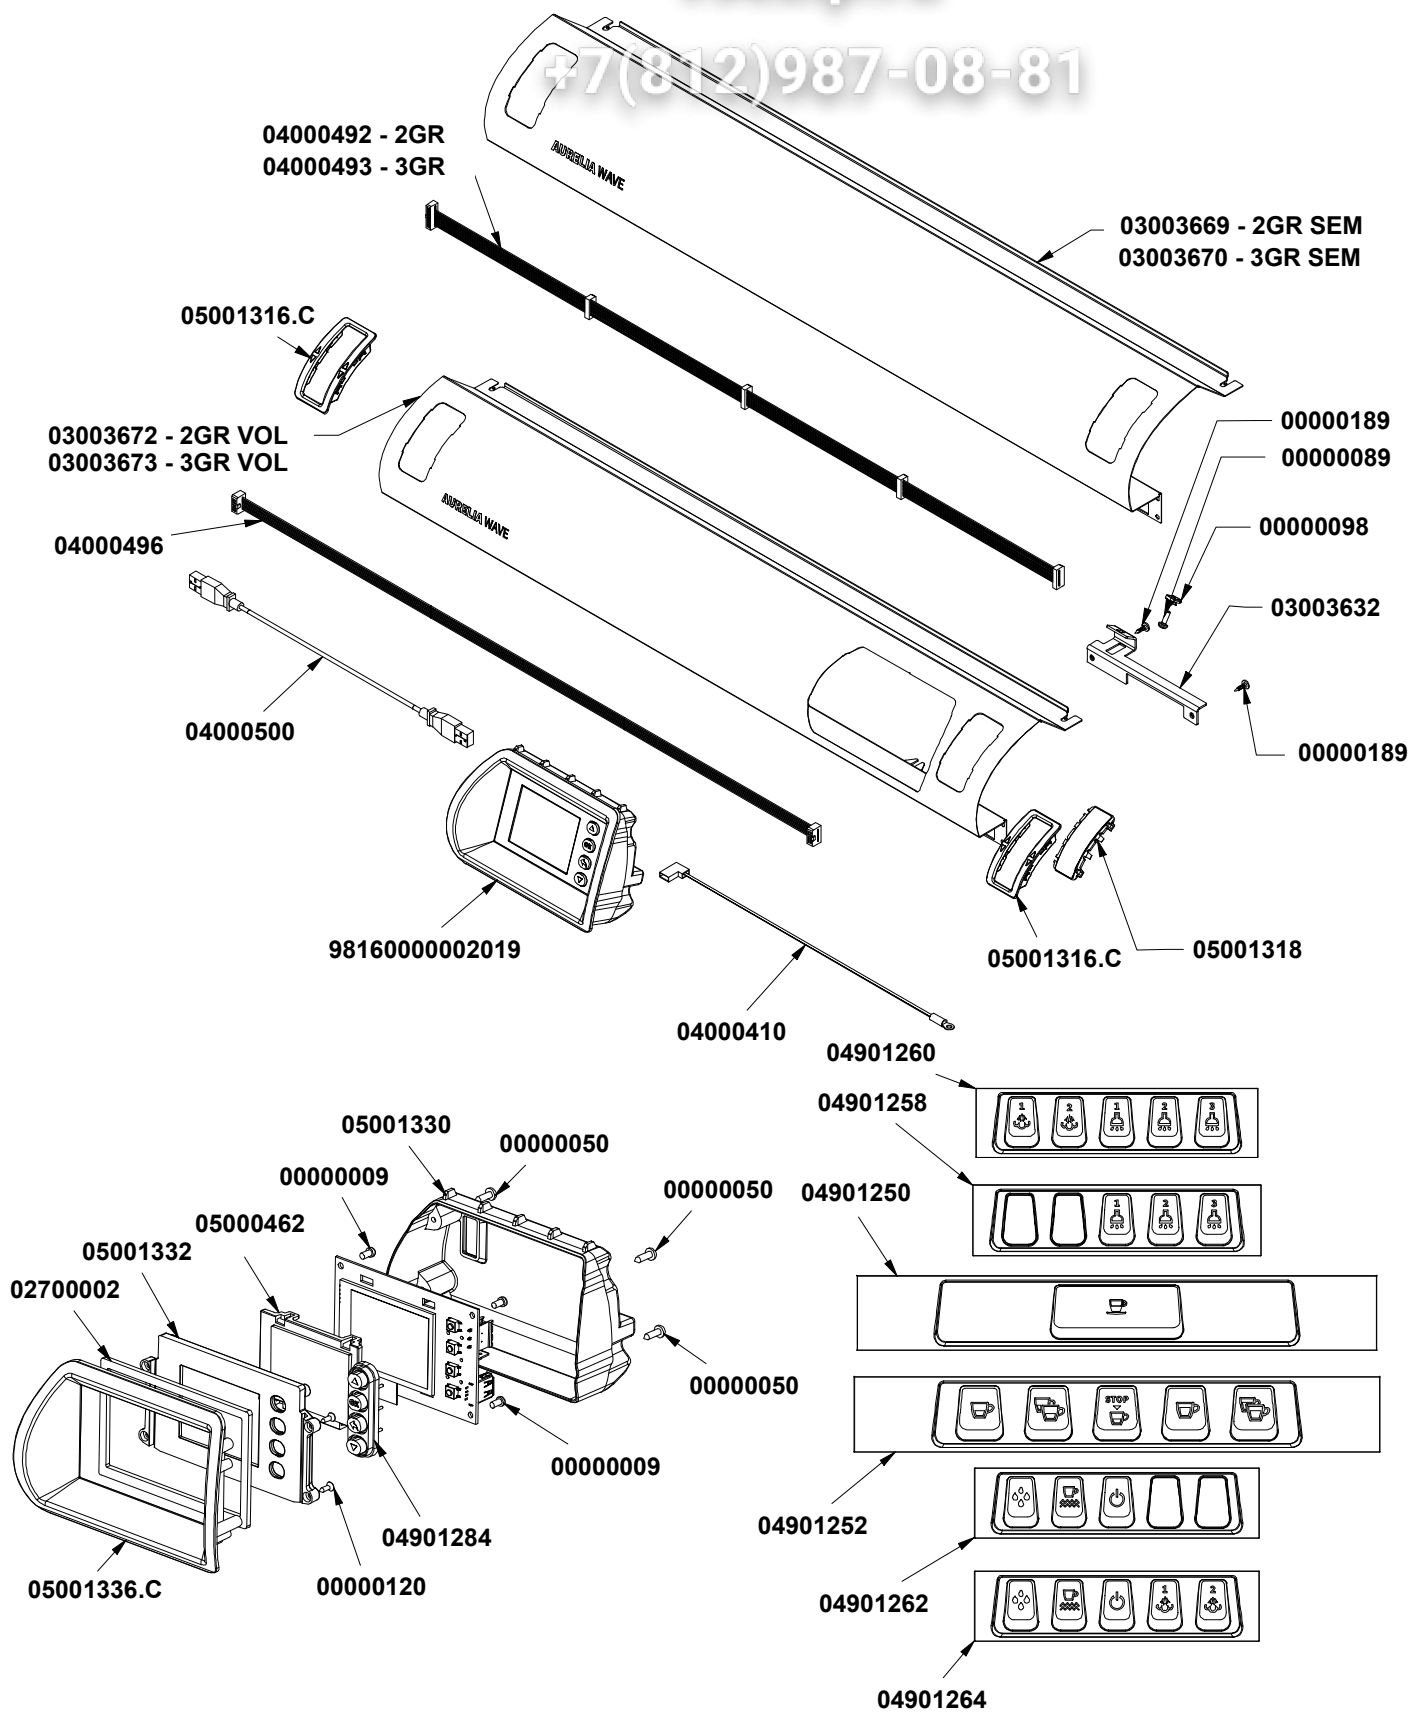

AURELIA WAVE

DGT-V-S-T3

DGT-V-S-T3

INVOLUCRO COMANDI

Зип Общепит

CONTROL PANEL

vsezip.ru

+7(812)987-08-81

T.02

AURELIA WAVE