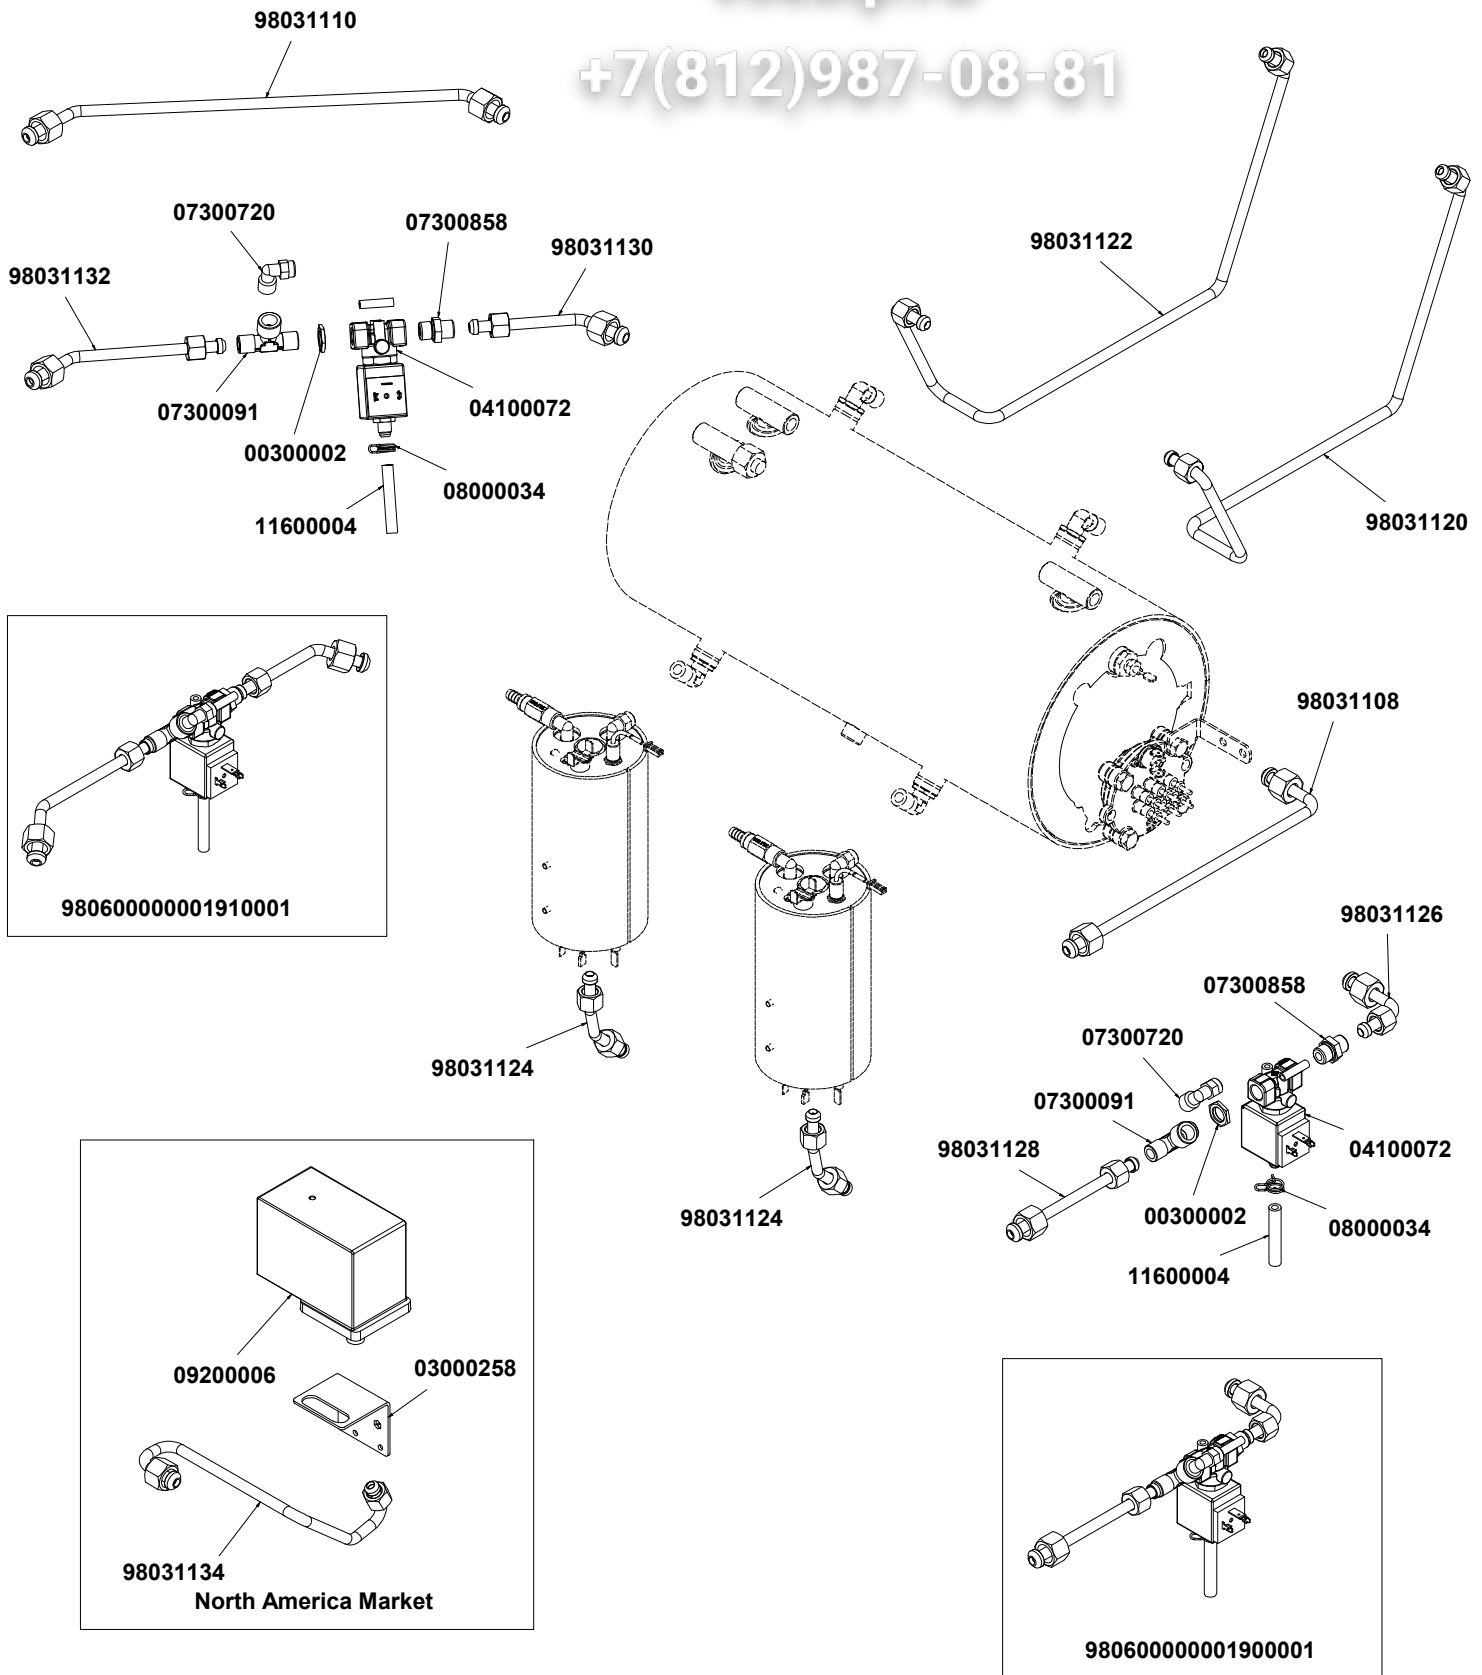

AURELIA WAVE

DGT-V-S-T3

DGT-V-S-T3

TUBI T3

Зип Общепит

T3 PIPES

vsezip.ru

+7(812)987-08-81

T.10

AURELIA WAVE