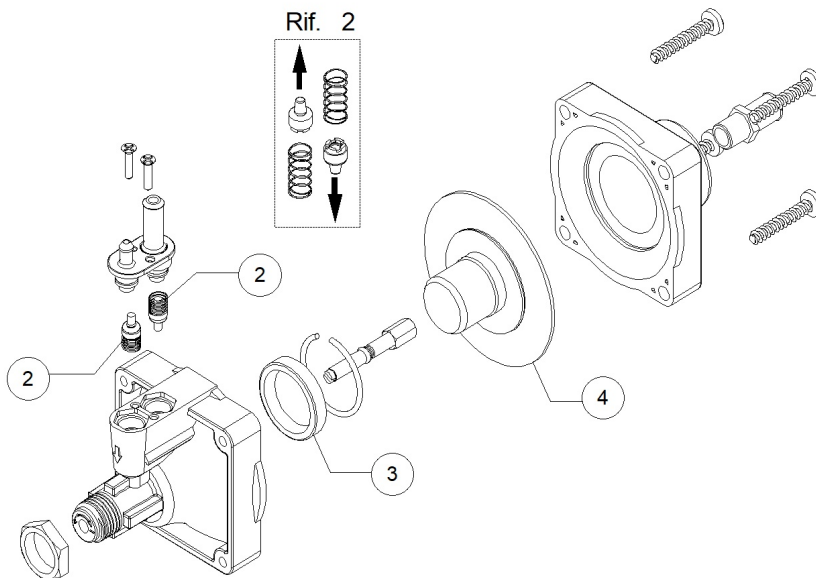

Зип Общепит

BHT11 T 380-400/3N/50 BARON - DWE1028834 - Rinse aid dispenser group - DW014T

vsezip.ru

+7(812)987-08-81

Зип Общепит

BHT11 T 380-400/3N/50 BARON - DWE1028834 - Rinse aid dispenser group - DW014T

Pos.	Code	Descrizione	Description
1	DW10799	DOSATORE BRILLANTANTE (TECNO PRO)	RINSE AID DOSING PUMP
2	DW10805	VALVOLE+MOLLE(2)DOS.BRILL.TECNOPRO	TECNOPRO NON RETURN VALVE
3	DW10806	GUARNIZIONE D22 DOS.BRILL.TECNOPRO	GASKET D.22
4	DW10807	MEMBRANA X DOSATORE BRILL.TECNOPRO	MEMBRANE FOR DOSING PUMP
5	DW15058	FILTRINO CON PESO ASPIR. DET/BRIL	SMALL FILTER (MIN. 3 PCS)
6	DW10200293	TUBO EPDM 8X15 PER DOSATORE	8X15 EPDM PIPE
7	DW14506	TUBO GOMMA DIAM 9,5X16 EPDM	9,5X16 EPDM RUBBER HOSE