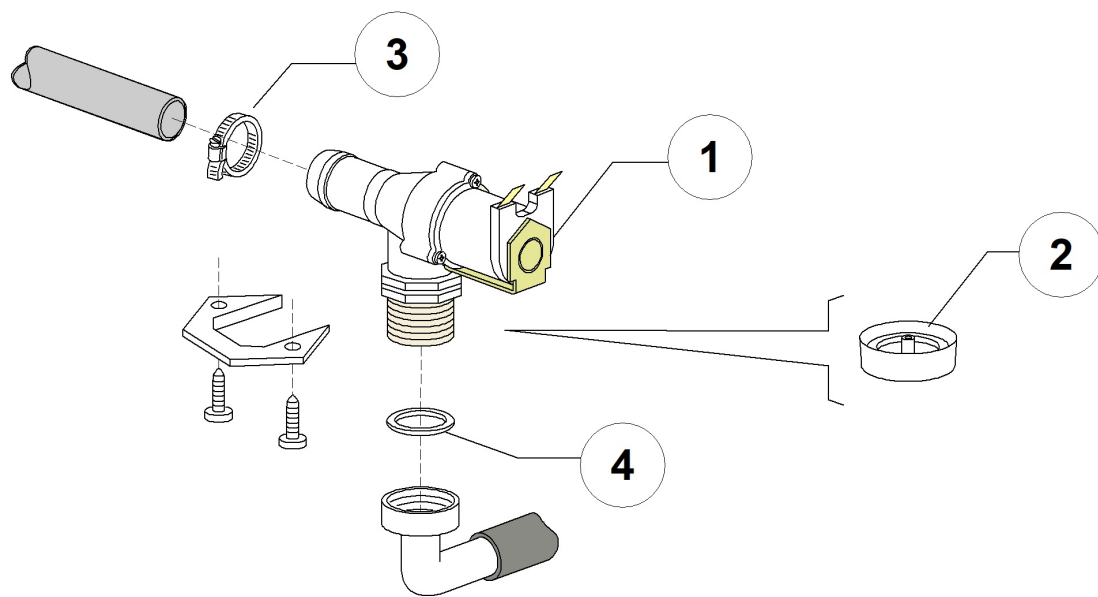

Зип Общепит

ВНТ11 Т 380-400/3N/50 BARON - DWE1028834 - Solenoid valve group - DW014T

vsezip.ru

+7(812)987-08-81

Зип Общепит

BHT11 T 380-400/3N/50 BARON - DWE1028834 - Solenoid valve group - DW014T

vsezip.ru

Pos.	Code	Descrizione	Description
1	DW30001000	ELETTROVALVOLA SINGOLA 90° D.14	SINGLE SOLENOID VALVE 90° D.14
3	DW11807	FASCETTE AISI 430 12/22	CLAMP 12/22 AISI 430
4	DW13307	GUARNIZ. 3/4 CARICO ACQUA POTABILE	GUARNIZ. 3/4 CARICO H2O DIS.LS061

+7(812)987-08-81