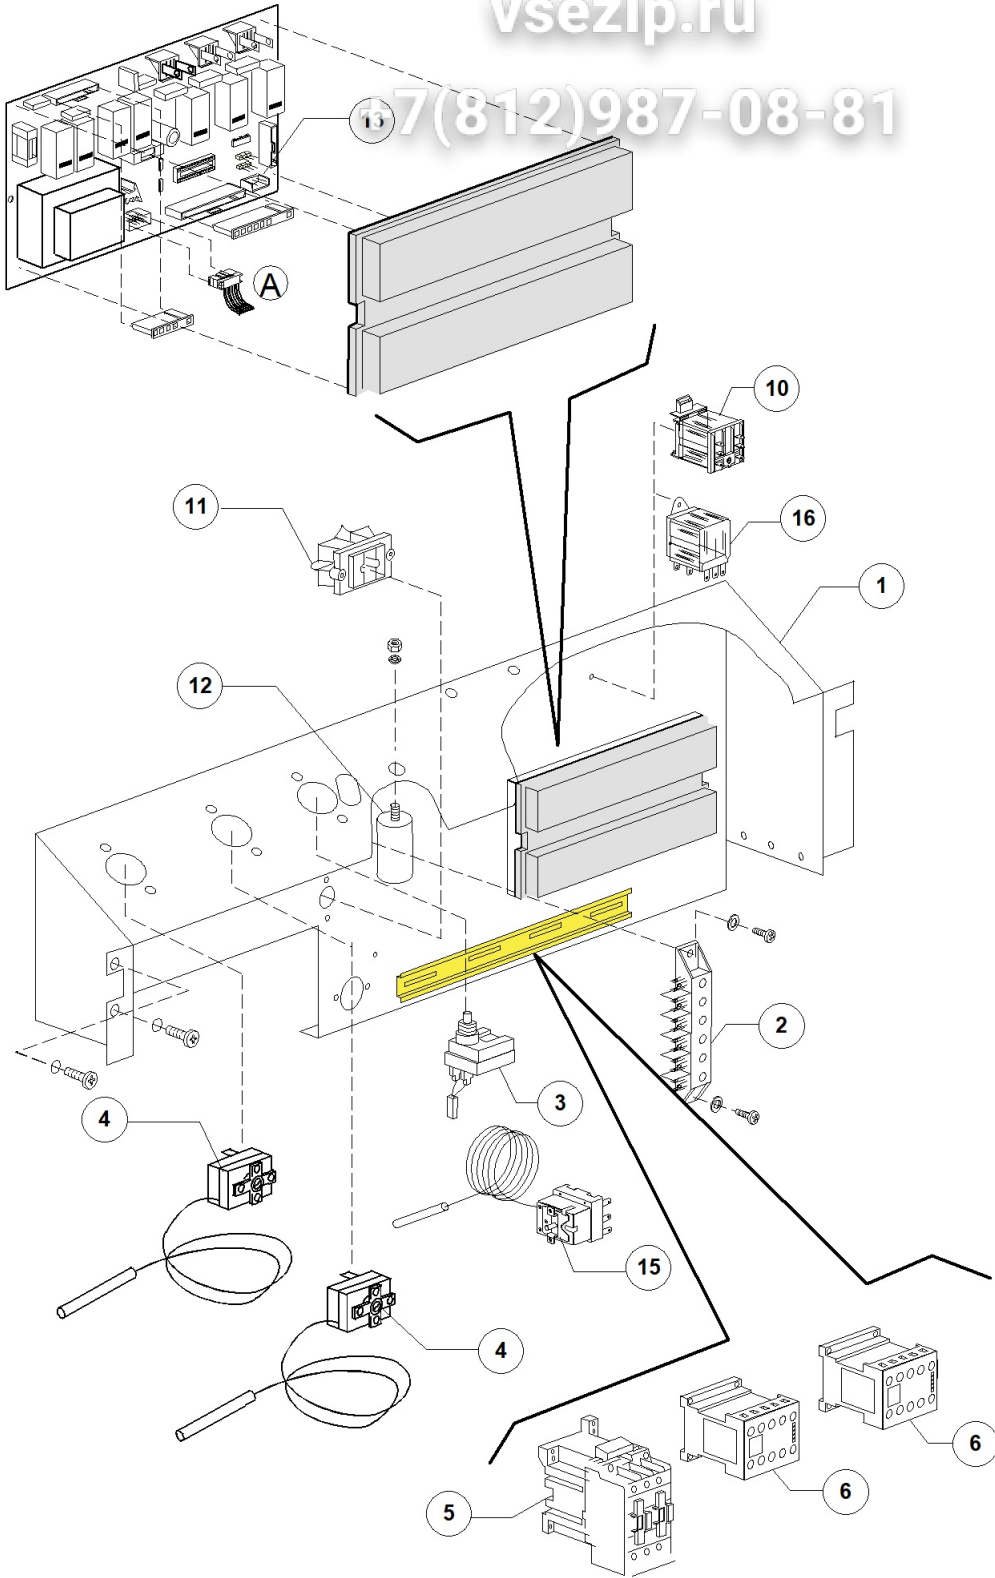

Зип Общепит

BHT11 T 380-400/3N/50 BARON - DWE1028834 - Electric control components - DW014T

vsezip.ru

7(812)987-08-81

Зип Общепит

BHT11 T 380-400/3N/50 BARON - DWE1028834 - Electric control components - DW014T

Pos.	Code	Descrizione	Description
1	DW76002	PORTACOMPONENTI 11/04	ELECTRIC COMPONENTS PANEL 11/04
2	DW500551	MORSETTIERA 6 POLI KL116/6	TERMINAL BOARD 6 POLES FV122 RED
3	DW2000430	TERMOSTATO DI SICUR. 110 1500PVC	SAFETY THERMOSTAT 110 1500PVC
4	DW10707/1	TERM.0-90 TR2 C1500+PVC POST.N/ALB	THERMOSTAT 0-90 TR2 C1500+PVC POST.N/ALB
5	DW10300050	TELERUTT. 25A/12A 4NA 230V 50-60HZ	CONTACTOR 25A/12A 4NA 230V 50-60HZ
6	DW15086	TELERUTTORE 230V 50/60Hz 4C AC3(6A)	CONTACTOR 230V 50/60Hz 4C AC3(6A)
10	DW560301	RELE'FINDER 230V 50/60Hz GUIDA DIN	RELAY 230V 50/60Hz DIN RAIL
11	DW15065/A	FISSACAVO PER VITI AUTOF (NR.2x11007)	CABLE-FASTENER WITH SCREW
12	DW15149	FILTRO ANTIDIS.F3 (CX0.47MF)	LOW NOISE FILTER F3 (CX0.47MF)
13	DW50553/F	"SCHEDA "TOUCHE" 50-120-180 CAPOTTA"	TOUCHE MAINBOARD 50/120/180