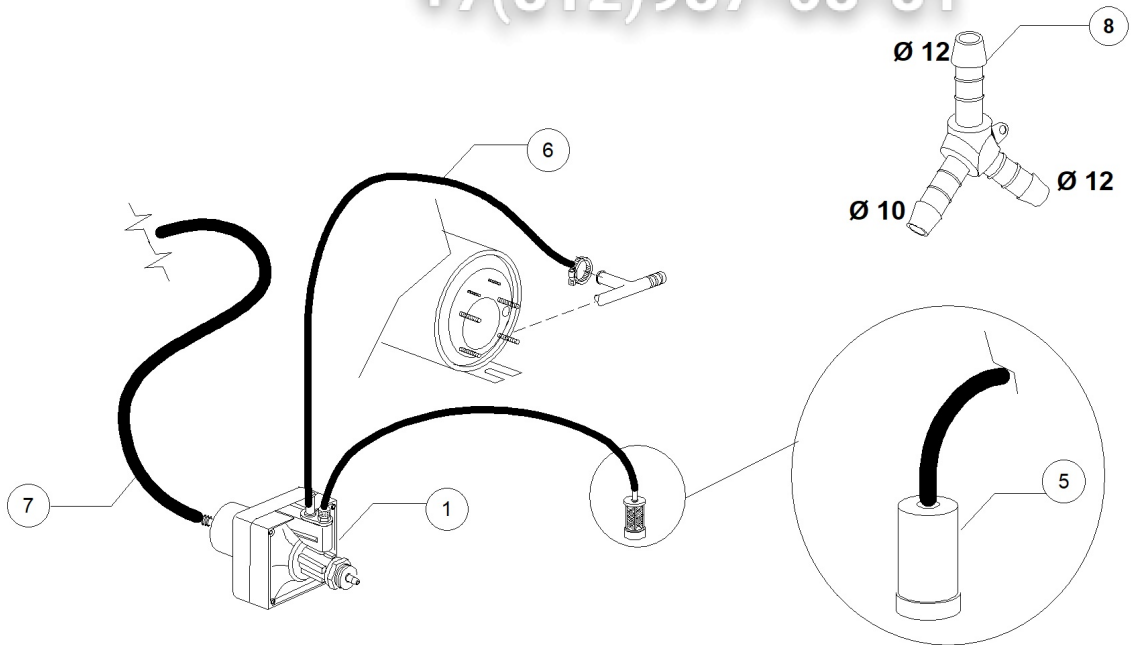

Зип Общепит

BHT11 T 380-400/3N/50 BARON - DWE1028834 - Rinse aid dispenser group - DW014T

vsezip.ru

+7(812)987-08-81

Зип Общепит

BHT11 T 380-400/3N/50 BARON - DWE1028834 - Rinse aid dispenser group - DW014T

Pos.	Code	Descrizione	Description
1	DW10799	DOSATORE BRILLANTANTE (TECNO PRO)	RINSE AID DOSING PUMP
2	DW10805	VALVOLE+MOLLE(2)DOS.BRILL.TECNOPRO	TECNOPRO NON RETURN VALVE
3	DW10806	GUARNIZIONE D22 DOS.BRILL.TECNOPRO	GASKET D.22
4	DW10807	MEMBRANA X DOSATORE BRILL.TECNOPRO	MEMBRANE FOR DOSING PUMP
5	DW15058	FILTRINO CON PESO ASPIR. DET/BRIL	SMALL FILTER (MIN. 3 PCS)
6	DW10200293	TUBO EPDM 8X15 PER DOSATORE	8X15 EPDM PIPE
7	DW14506	TUBO GOMMA DIAM 9,5X16 EPDM	9,5X16 EPDM RUBBER HOSE