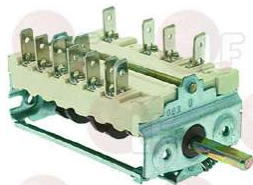

3057010 SELECTOR SWITCH 0-4 POSITIONS

contact capacity 16A 250V - max 150°C
D-shaped pin $\varnothing$ 6x4.6 mm
for Convection oven (FOINOX) - Series FC
for Convection oven electric (LAINOX) CES24M
CES40M - CE041M - CE051M - CE071M - CE100M
CE106M - CE110M - CE200M - CE210M - MCE051M
MCE071M - MCE101M - MCE102M - MCE201M
MCE202M
for Convection oven gas (LAINOX) CGS24M - CGS40M
CG051M - CG071M - CG100M - CG106M - CG110M
CG200M - CG210M - FG105M - FG105X - FG110M
FG110X - MCG051M - MCG071M - MCG101M - MCG102M
MCG201M - MCG202M - PG040M - PG040X - PG080M
PG080X

EMMEPI 807290

EMMEPI 808806

3057047 SELECTOR SWITCH 5 POSITIONS

contact capacity 16A 250V - max 150°C
D-shaped pin $\varnothing$ 6x4.6 mm
for Convection oven (FOINOX) - Series FM
Series MIDI - Series MM