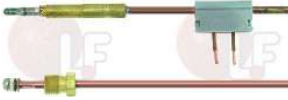

Thermocouples and accessories

3440067 INTERRUPTED THERMOCOUPLE M9x1 100 cm.
interrupted contact with terminals