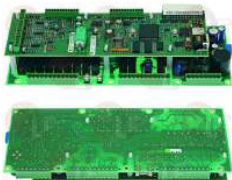

Electronic printed-circuit boards

3390238 ELECTRONIC BOARD CPU 280x110 mm

for Convection oven (RATIONAL)
since 1/01/97
Series CM - Series CPC