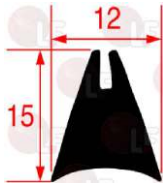

EMMEPI 809024

EMMEPI

Suitable for:

5022031 OVEN DOOR GASKET 660x390 mm

made of silicone elastomer
with fastening clips
COLOUR BLACK
for EMMEPI OVEN FF900
for TECNOEKA COOKING RANGE KCV96P-M/KCV96-M/
for TECNOEKA OVEN KF912-GA/KF912GRILL-GA/
KF912IX-GA/KF913DIX/KF9133DIX/KF1001G-GAM/
KF1001GIXAL-GAM/KF911/KF911IX/KF964AL/KF964ALM/
KF964I/KF964IM