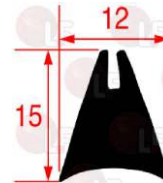

EMMEPI 809562

3186345 OVEN GLASS GASKET 1700 mm
made of silicone elastomer
profile dimensions 15x12 mm
COLOUR BLACK
for Convection oven electric (FOINOX) FC05EU
FC06SE - FM06EB - FM06EDG - MM06EA - MM06EB
for Convection oven gas (FOINOX) FM06GDG
MIDI005GEP - MM06GA