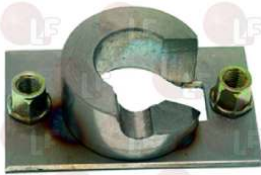

EMMEPI 809052

Suitable for:

3242041 CLASP \varnothing 3x25 mm
for Convection oven electric (FOINOX) MM06EB

EMMEPI 809053

3242447 FASTENING PLATE FOR DOOR HANDLE
for OVEN

EMMEPI 809598

3242254 HANDLE LOCK FOR OVEN DOOR
for Convection oven (FOINOX)
since 1/01/95
Series FM6

EMMEPI 809031

3398021 OVEN DOOR CATCH
distance between holes 47 mm
catch distance 27 mm
for Convection oven (COVEN) - Series TEC5 - TEC8
TEC9P
for Convection oven electric (COVEN) TEC10MX
TEC4MX
for Convection oven electric (SOLYMAC) SOLYMIX10
SOLYP10
for Convection oven gas (COVEN) TEC6G - TEC7G