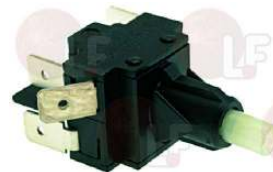

EMMEPI 808807

3319617 DOUBLE CONTACT SWITCH 16A 250V
for Convection oven (FOINOX)