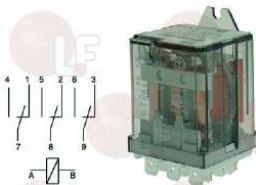

EMMEPI 809558

3351008 RELAY 62.83 16A 230V 50/60Hz
3 switching contacts

EMMEPI 905475

Rotary switches

3057050 CONNECTING BRACKET
connecting thermostat and switch