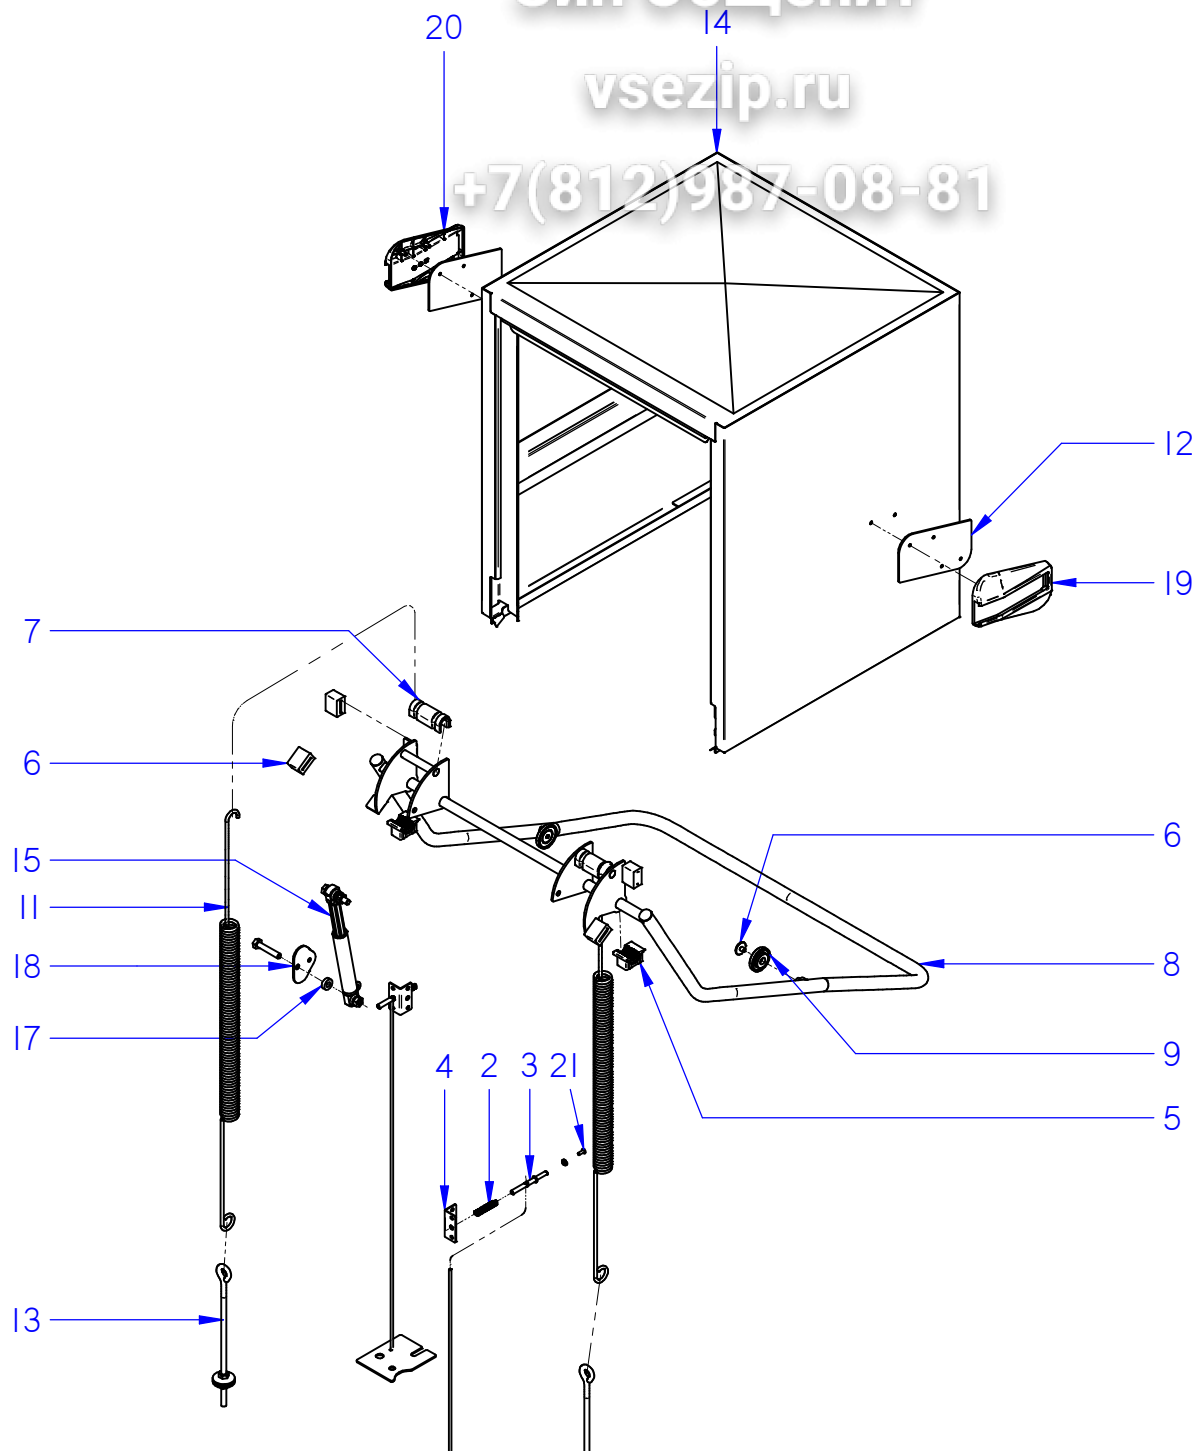

Зип Общепит

vsezip.ru

+7(812)987-08-81

Зип Общепит

ZONA / ZONE ASA-CAPOTA / HANDLE-HOOD

LÁMINA / DRAWING

C-3349

ITEM	REFERENCIA REFERENCE	DENOMINACIÓN	DENOMINATION	CO-116072	+7(812)987-08-81										RECOMMENDED	ELIMINADO ELIMINATED	INTRODUCIDO INTRODUCED	NOTAS / NOTES					
1	12096877	SOPORTE BLOQUEO SEGURIDAD	SECURITY LOCK SUPPORT	2																			
2	12096881	VARILLA BLOQUEO SEGURIDAD	SECURITY LOCK ROD	2																			
3	12096882	EJE BLOQUEO SEGURIDAD	SECURITY LOCK SHAFT	2																			
4	12096883	TAPA BLOQUEO SEGURIDAD	SECURITY LOCK COVER	2																			
5	12098128	SOPORTE DE GIRO EJE ASA	HANDLE AXIS ROD SUPPORT	2																			
6	12047537	TOPE GOMA BIELA	CONNECTING ROD RUBBER END	4																			
7	12096710	CASQUILLO APOYO MUELLE	SPRING SUPPORT BUSHING	2																			
8	12098150	SISTEMA ELEVACION CAPOTA ADV.	HOOD ASCENT SYSTEM ADVANCE	1																			
9	12098068	RODILLO ASA CAPOTA EVO	EVO HOOD HANDLE ROLLER	2																			
10	12098073	TORNILLO RODILLO ASA EVO	HANDLE ROLLER SCREW	2																			
11	12048836	MUELLE CAPOTA K7.5	HOOD SPRING K7.5	2																			
12	12093162	JUNTA PLANA CARRIL	GUIDE'S PLANE SEAL	2																			
13	12048915	GANCHO ROSCADO M10-L315	THREADED HOOK M10-L315	2																			
14	12091140	CONJUNTO CAPO SIMPLE PARED	SIMPLE WALL HOOD ASSEMBLED	1																			
15	12024980	AMORTIG. RD10FK 140N SUSPA	SHOCK ABSORVER RD10FK 140N	1																			
16	12110409	MUELLE SIS. BLOQUEO CAPOTA	HOOD'S LOCK SYSTEM SPRING	2																			
17	12025255	CASQUILLO RODANTE	ROLLING BUSHING	1																			
18	12098217	SOPORTE AMORTIGUADOR	SHOCK ABSORVER SUPPORT	1																			
19	12091573	CARRIL IZDO CAPOTA	HOOD'S LEFT GUIDE	1																			
20	12091933	CARRIL DCHO CAPOTA	HOOD'S RIGHT GUIDE	1																			
21	12010242	TORNILLO ESPECIAL M-5X13	SPECIAL SCREW M-5X13	2