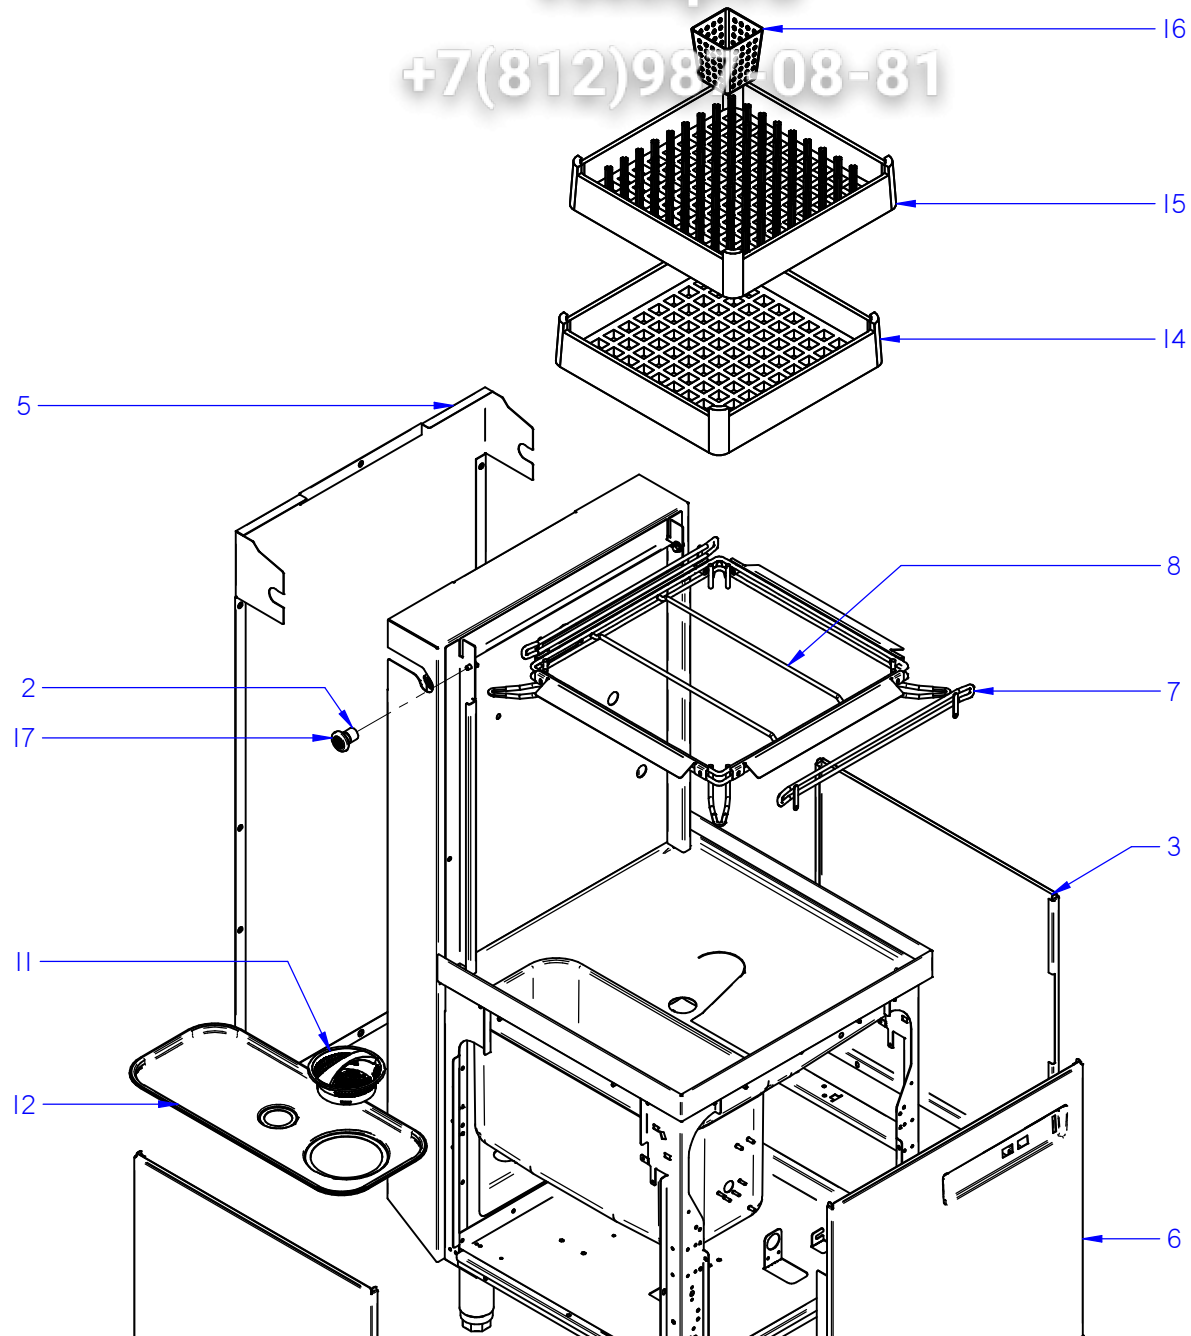

Зип Ощепит

vsezip.ru

+7(812)987-08-81

Зип Общепит

ZONA / ZONE

ARMAZON / FRAME

LÁMINA / DRAWING

C-3348

vsezip.ru

+7(812)987-08-81

CO-11672

ITEM	REFERENCIA REFERENCE	DENOMINACIÓN	DENOMINATION	CO-11672								RECOMMENDED	ELIMINADO ELIMINATED	INTRODUCIDO INTRODUCED	NOTAS / NOTES
1	12009104	PATAS REGULABLES	REGULABLE FEET	4											
2	12098018	CASQUILLO RODADURA	ROLLING BUSHING	2											
3	12120608	PANEL LATERAL DCHO	RIGHT SIDE PANEL	1											
4	12120609	PANEL LATERAL IZDO	LEFT SIDE PANEL	1											
5	12110635	PANEL POSTERIOR CAPOTA	RARE PANEL	1											
6	12119680	PANEL FRONT CONCEPT ELECTR.	ELECTR. CONCEPT FRONT PANEL	1											
7	12045900	TOPE BASE CESTILLO COMPLETO	COMPLETE BASKET BASE END	2											
8	12045909	BASE CESTILLO VARILLA COMPLETA	COMPLETE WIRE BASKET BASE	1											
9	12095220	TAPA CAJA CONEXIONES	CONNECTIONS BOX COVER	1											
10	12096947	JUNTA TAPA	COVER'S SEAL	1											
11	12048609	CESTILLO RECOGEDOR CONCEPT	CONCEPT DUSTPAN BASKET	1											
12	12047947	BANDEJA FILTRO CONCEPT	CONCEPT FILTER TRAY	1											
13	12103501	JUNTA EPDM CAJA CONEXIONES	CONNECTION BOX EPDM JOINT	1											
14	12025011	CESTILLO BASE CT-10	CT-10 BASE BASKET	1											
15	12102646	CESTILLO PLATOS CP-16-18	CP-16-18 PLATES BASKET	1											
16	12023745	CESTILLO CUBIERTOS	CUTLERY BASKET	2											
17	12047509	RODILLO ELEVACIÓN CAPÓ	HOOD ASCENT ROLLER	2