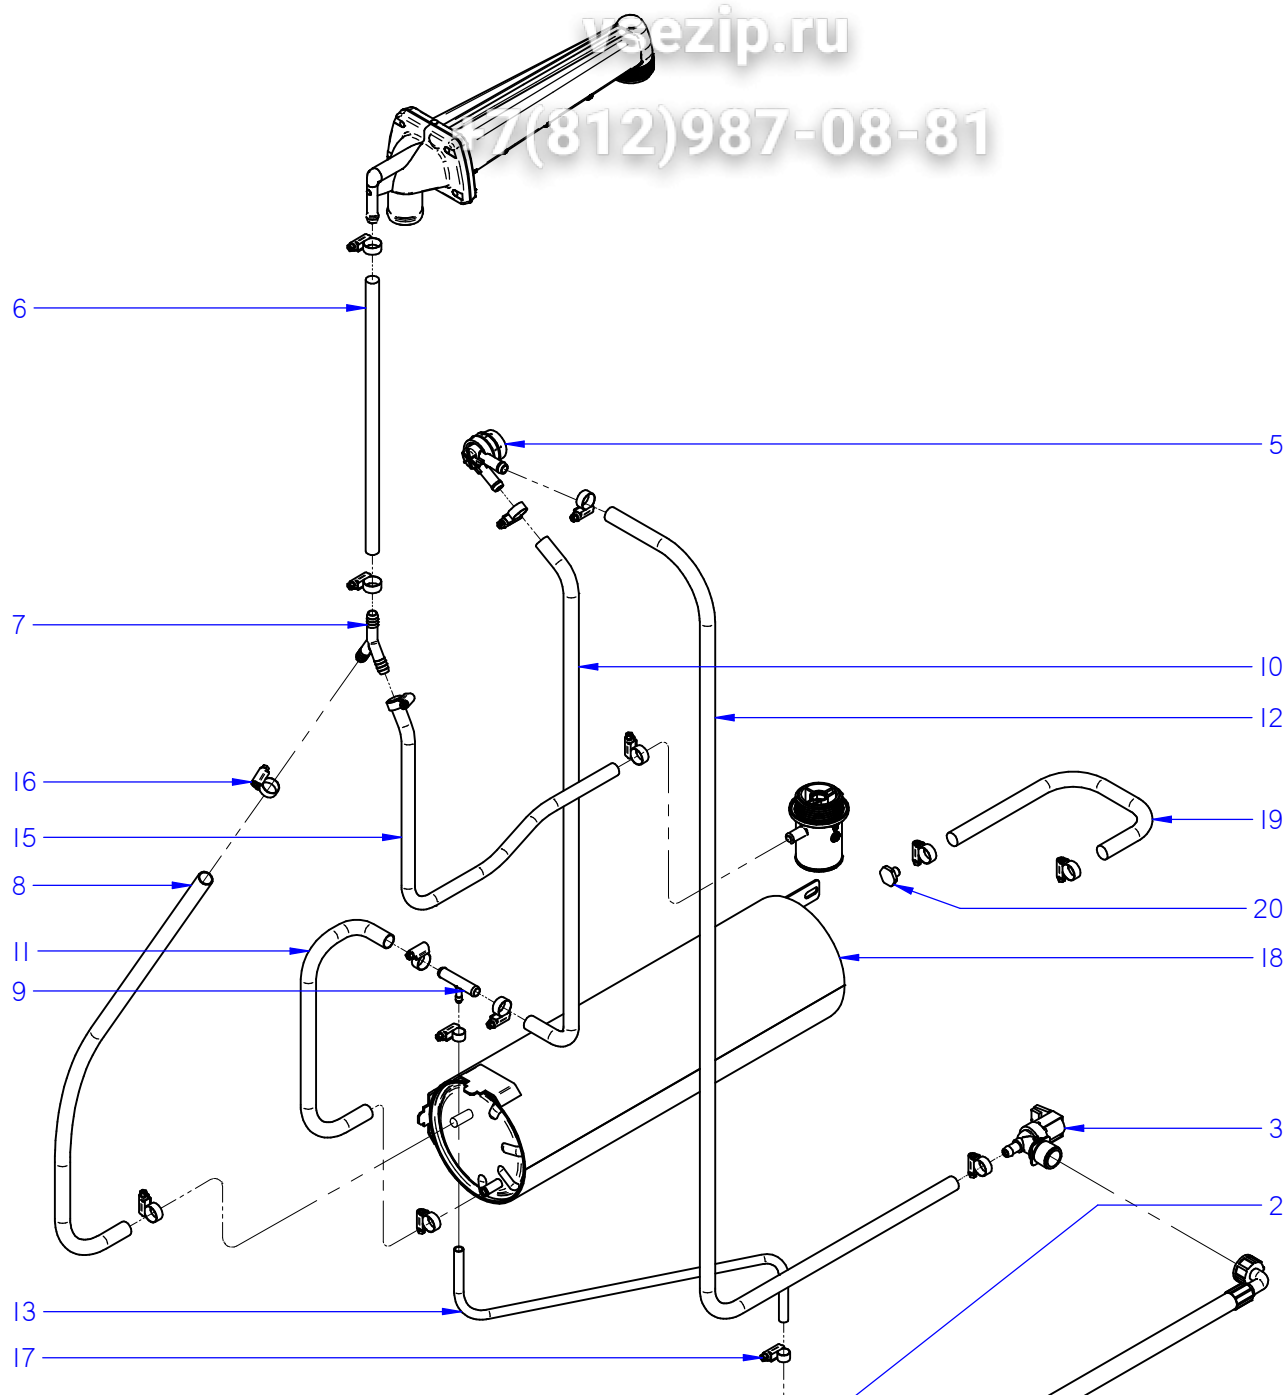

Зип Ощепит

ysezip.ru

7(812)987-08-81

Зип Общепит

ZONA / ZONE   PARTE FUNCIONAL ACLARADO / FUNCTIONAL RINSE PART

LÁMINA / DRAWING   C-3355   FAGOR

vsezip.ru

+7(812)987-08-81

ITEM	REFERENCIA REFERENCE	DENOMINACIÓN	DENOMINATION	CO-11072										RECOMMENDED	ELIMINADO ELIMINATED	INTRODUCIDO INTRODUCED	NOTAS / NOTES
1	12045206	DOSIFICADOR ABRILL. AQUA	AQUA RINSE AID DISPENSER	1										X			
2	12092111	SOPORTE DOSIF. ABRILLANTADOR	RINSE-AID DISPENSER SUPPORT	1													
3	12095427	E.V SIMPLE 220V SALIDA A 90º	SIMPLE E.V 90º EXIT	1										X			
4	12024115	MANGUERA ENTRADA AGUA	WATER SUPPLY HOSE	1													
5	12024568	VALVULA ANTIRRETORNO	NON-RETURN VALVE	1										X			
6	11000083	TUBO GOMA NEGRA D 17x10	BLACK RUBBER PIPE D 17x10	1													
7	12023511	RACORD EN Y	Y FITTING	1													
8	11000083	TUBO GOMA NEGRA D 17x10	BLACK RUBBER PIPE D 17x10	1													
9	12025288	TOMA PRESION	PRESSURE FITTING	1													
10	11000083	TUBO GOMA NEGRA D 17x10	BLACK RUBBER PIPE D 17x10	1													
11	11000083	TUBO GOMA NEGRA D 17x10	BLACK RUBBER PIPE D 17x10	1													
12	11000083	TUBO GOMA NEGRA D 17x10	BLACK RUBBER PIPE D 17x10	1													
13	11000070	TUBO GOMA NEGRO D 10,5*5	BLACK RUBBER PIPE D 10,5*5	1													
14	12024139	CONDUCTO ASPIRACIÓN AZKOY CO	AZKOY SUCTION PIPE	1													
15	11000083	TUBO GOMA NEGRA D 17x10	BLACK RUBBER PIPE D 17x10	1													
16	12010036	ABRAZADERA 12-20	12-20 CLAMP	10													
17	12010047	ABRAZADERA 8-14L	8-14L CLAMP	2													
18	12097081	CALDERIN CONCEPT SOLDADO	CONCEPT BOILER WELDED	1													
S/N	12128156	AMARRE CALDERIN DELANT. PROV.	PROVISSIONAL FRONT BOILER FIX.	1													ANTERIOR A / BEFORE 07-2015
S/N	12128157	AMARRE CALDERIN TRAS. PROVIS.	PROVISSIONAL REAR BOILER FIXING	1													ANTERIOR A / BEFORE 07-2015
19	11000083	TUBO GOMA NEGRA D 17x10	BLACK RUBBER PIPE D 17x10	1													
20	12041528	Tapon M10x1.5	M10x1.5 CAP	1