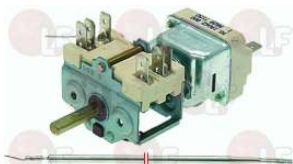

3444062 SINGLE-PHASE THERMOSTAT 50-320°C

complete with auxiliary selector switch
D-shaped pin $\varnothing$ 6x4.6 mm
capillary length 900 mm - 16A 250V
bulb $\varnothing$ 3x220 mm