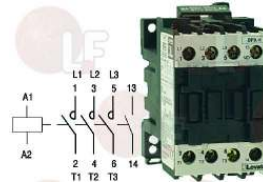

MBM RTCU600371

3446561 CONTACTOR LOVATO BF0910A
coil 9A 230V 50/60Hz 4.2Kw
3 normally open contacts
1 normally open auxiliary contact