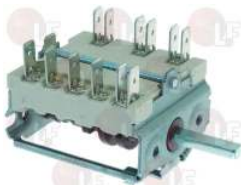

MBM RTFOC00143

3057134 SELECTOR SWITCH 0-6 POSITIONS
3 cams - contact capacity 16A 250V - max 150°C
D-shaped pin $\varnothing 6 \times 4, \varnothing 6$ mm
for Convection oven electric (MBM) FEMD107
FEMD107SC - FEM107SC - FEM67SC
for Convection oven gas (MBM) FGMD107SC - FGM107
FGM107SC - FGM67SC