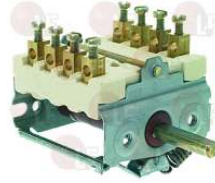

Rotary switches

3057050 CONNECTING BRACKET
connecting thermostat and switch

MBM RTBF900037

MBM RTCU900112

3057014 SELECTOR SWITCH 0-1 POSITIONS
contact capacity 16A 250V - max 150°C
D-shaped pin $\varnothing 6 \times 4, \varnothing 6$ mm
back connection for thermostat