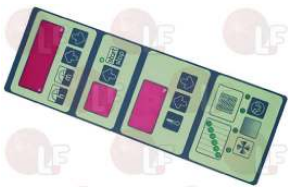

Rating-plates

3319451 GREY ELECTRONIC PLATE

dimensions 270x90 mm
for old models
for Convection oven (LAINOX)
for Convection oven electric (LAINOX) ME5