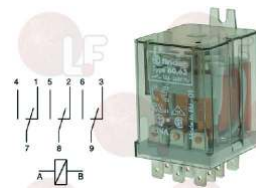

MBM RTFOC00144

3351605 RELAY 60.63 10A 230V 50/60Hz

3 switching contacts