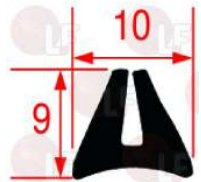

3186316 OVEN GLASS GASKET

made of silicone elastomer
profile dimensions 10x9 mm
COLOUR BLACK
SOLD PER METRE
for Convection oven electric (MBM) FCE10 - FCE6
FEC060 - FEC065 - FEC100 - FEC200 - FEMD065
FEMD066 - FEMD200 - FEMD201 - FEM060 - FEM061
FEM062 - FEM100 - FEM101 - FEM102 - FEM200
FEM201 - FEM202 - FEP050 - FEP080 - FEP160
for Convection oven gas (MBM) FCG10 - FGC060
FGC065 - FGC100 - FGC200 - FGMD065 - FGMD066
FGMD200 - FGMD201 - FGM060 - FGM061 - FGM062
FGM102 - FGM200 - FGM201 - FGM202 - FGP050
FGP080 - FGP160 - FMM060 - FMM061 - FMM100
FMM101