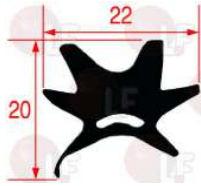

3186158 OVEN DOOR GASKET 720x680 mm

made of silicone elastomer
profile dimensions 22x20 mm
COLOUR BLACK
for Convection oven electric (MBM)
till 31/12/97
FEC100 - FEC200 - FEMD200 - FEMD201 - FEM100
FEM101 - FEM102 - FEM200 - FEM201 - FEM202
FEP080 - FEP160
for Convection oven gas (MBM)
till 31/12/97
FGC100 - FGC200 - FGMD200 - FGMD201 - FGM100
FGM101 - FGM102 - FGM200 - FGM201 - FGM202
FGP080 - FGP160 - FMM100 - FMM101