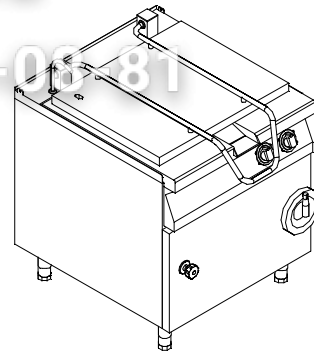

THERMAL EQUIPMENT KOGAST 700 and 900 COOKING PANS

Зип Общепит

vsezip.ru

+7(812)987-08-81

Code	Type	Drawing

- 55878 EKP-T7/40SL
- 55877 EKP-T7/60
- 55943 EKP-T9/80
- 55944 EKP-T9/100
- 55945 EKP-T9/120

Spare parts	Code No.	Description	Ref.	Remark

72061 HEATING ELEMENT
power: 2500W
ceramic insulator colour: white

EKP-T7/40SL

72063 HEATING ELEMENT
power: 1500W
ceramic insulator colour: red

EKP-T7/40SL

72238 HEATING ELEMENT
power: 1000W

EKP-T7/60

72237 HEATING ELEMENT EKP-T900
power: 1500W

EKP-T9/80
EKP-T9/100
EKP-T9/120

72487 THERMOSTAT
operating temp.: 50-290°C
el. load: 16 (2,6)A/380V
pole: 1; capillary: L=830 mm

72583 SAFETY-THERMOSTAT
operating temp.: 368°C
el. load: 20 (4)A/380 V
poles: 3; capillary: L= 1490 mm

Electric tilting pans