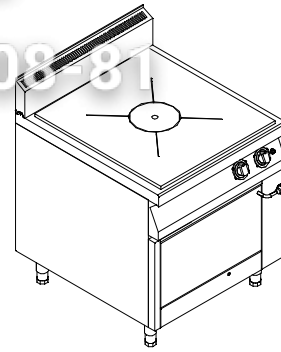

THERMAL EQUIPMENT KOGAST 700 and 900 HOBS

Зип Общепит

vsezip.ru

+7(812)987-08-81

Code	Type	Drawing

55897 PS-T1/1
55898 PS-T2+1/1-0

Spare parts	Code No.	Description	Ref.	Remark

42140 **GAS VALVE 22S/O-B**
thread for thermocouple: M9x1

44410 **BURNER**
power: 12kW

46328 **PIEZO IGNITER**

44820 **PILOT FLAME SPARK PLUG**

47477 **CABLE FOR PIEZO SPARKING DEVICE**
L= 1000 mm

53086 **PIEZO IGNITER PROTECTION**

Closed gas burners (burner below plate)