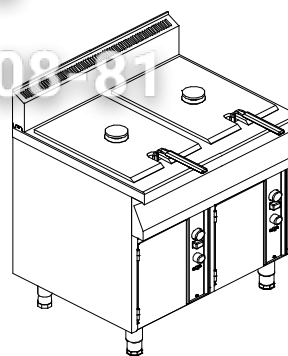

THERMAL EQUIPMENT KOGAST 700 and 900 FRYERS

Зип Общепит

vsezip.ru

+7(812)987-08-81

Code	Type	Drawing

55864 PF-T7/14
55865 PF-T7/28
55920 PF-T9/14
55921 PF-T9/28

Spare parts	Code No.	Description	Ref.	Remark

15352 **BURNER**
power: 5,6kW

02392 **PILOT FLAME BURNER**

46240 **SUPPORT FOR CAPILLARY & PIEZO PLUG**

46328 **PIEZO IGNITER**

44820 **PILOT FLAME SPARK PLUG**

47474 **CABLE FOR PIEZO SPARKING DEVICE**
L= 500 mm

Gas fryers