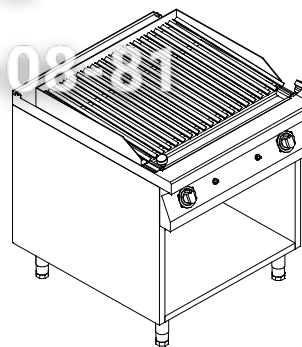

THERMAL EQUIPMENT KOGAST 700 and 900 GRIDDLE PLATES

Зип Общепит

vsezip.ru

+7(812)987-08-81

Code	Type	Drawing

53310 PZ-T47/LG
55861 PZ-T87/LG
53526 PZ-T49/LG
55917 PZ-T89/LG

Spare parts	Code No.	Description	Ref.	Remark

49186 **BURNER**
power: 9,5 kW

PZ-T47/LG
PZ-T87/LG

49187 **BURNER**
power: 11kW

PZ-T49/LG
PZ-T89/LG

46328 **PIEZO IGNITER**

44820 **PILOT FLAME SPARK PLUG**

47474 **CABLE FOR PIEZO SPARKING DEVICE**
L= 500 mm

53086 **PIEZO IGNITER PROTECTION**

Gas lava stone grills