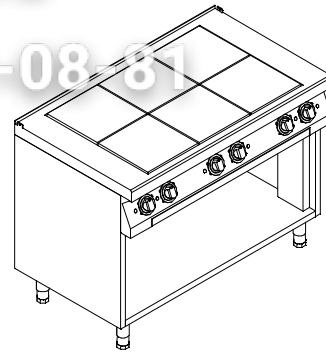

THERMAL EQUIPMENT KOGAST 700 and 900 HOBS

Зип Общепит

vsezip.ru

+7(812)987-08-81

Code	Type	Drawing

- 55822 ES-T27/P
- 55824 ES-T47/P
- 55833 ES-T67/P
- 56482 ES-T49/P
- 55889 ES-T69/P
- 55827 ES-T47/1
- 55830 ES-T47/1K
- 55834 ES-T67/1-O
- 55835 ES-T67/1K-0
- 56483 ES-T49/1
- 56484 ES-T49/1K
- 55890 ES-T69/1-0
- 56485 ES-T69/1K-0

Spare parts	Code No.	Description	Ref.	Remark

72385   **HOT PLATE WITH PROTECTOR**
power: 2500W
voltage: 230V
dim.: 300x300 mm

73449   **SWITCH**
el. load: 16A/250V-10A/380V
poles: 4

46200   **SCALE PLATE FOR KNOB**

Electric hobs ES