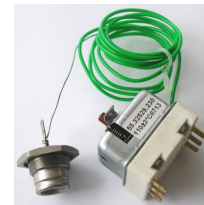

77900 **SAFETY-THERMOSTAT**
temperature limit: 110°C
poles: 3
capillary: L= 1580 mm