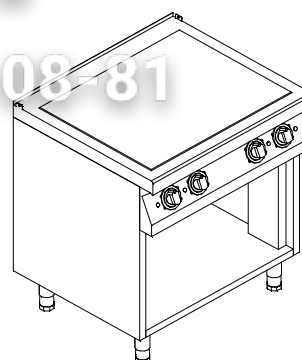

THERMAL EQUIPMENT KOGAST 700 and 900 HOBS

Зип Общепит

vsezip.ru

+7(812)987-08-81

Code	Type	Drawing

50966 ESI-T27/PB
50967 ESI-T47/PB
50968 ESI-T29/PB
50969 ESI-T49/PB

Spare parts	Code No.	Description	Ref.	Remark

77045 INDUCTION GENERATOR BERNER

77026 POTENTIOMETER FOR INDUCTION
PLATES BERNER

46201 SCALE LABEL FOR MAIN SWITCH BUTTON

46481 SCALE PLATE

Induction hobs