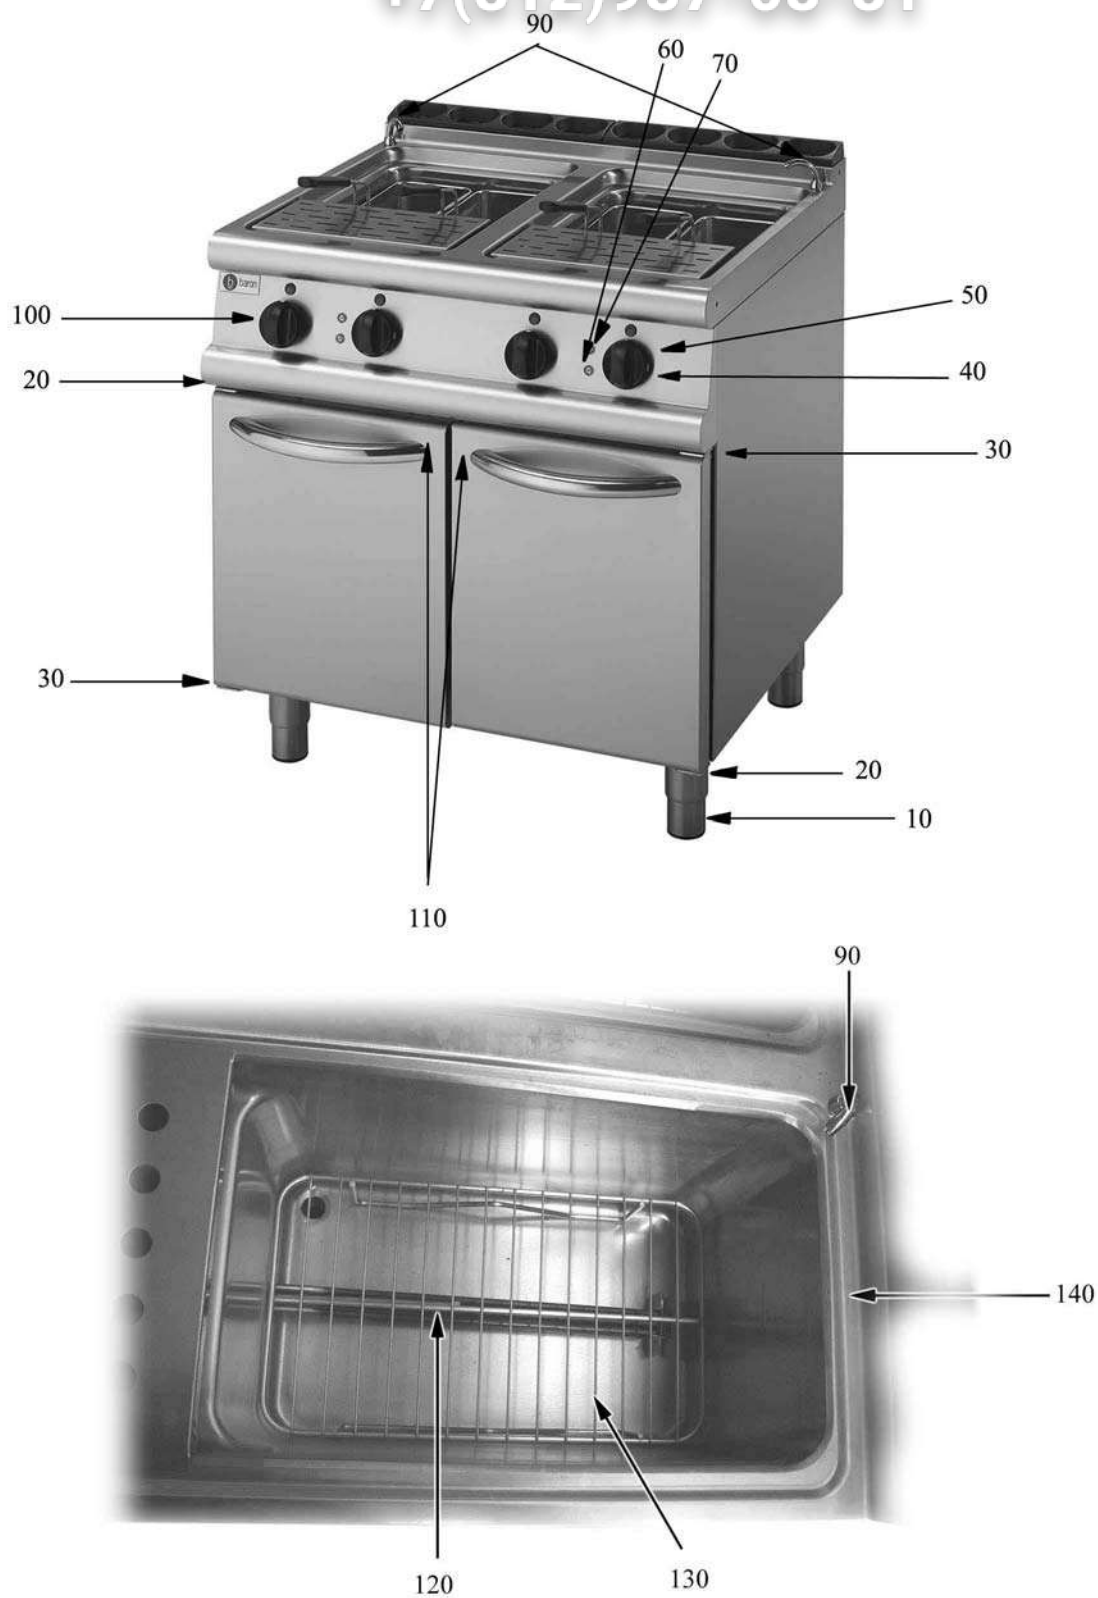

## 8.2 Product codes

| Product code | Full name |
|--------------|-----------|
| Type codes   |           |
| 400E         | 9CP/E400  |
| 800E         | 9CP/E800  |

vsezip.ru

+7(812)987-08-81

| ID                        | Code      | Type | Description            |
|---------------------------|-----------|------|------------------------|
| <b>Module:Outer parts</b> |           |      |                        |
| 10                        | 826490142 |      | Foot                   |
| 20                        | 2547870   |      | Lower door hinge       |
| 30                        | 2547860   |      | Lower door hinge       |
| 40                        | 824710240 |      | Knob                   |
| 50                        | 2519490   |      | Knob gasket            |
| 60                        | 6A039207  |      | White neon lens        |
| 70                        | 6A038907  |      | White neon lens        |
| 90                        | 6A022910  |      | Water spout            |
| 100                       | 824710140 |      | Knob                   |
| 110                       | 826900011 |      | Magnet                 |
| 120                       | 6A037220  |      | Heating element 9000 W |
| 130                       | 2519580   |      | Basket holder          |
| 140                       | 826135401 | 800E | Basin top              |
| 140                       | 826135411 | 400E | Basin top              |