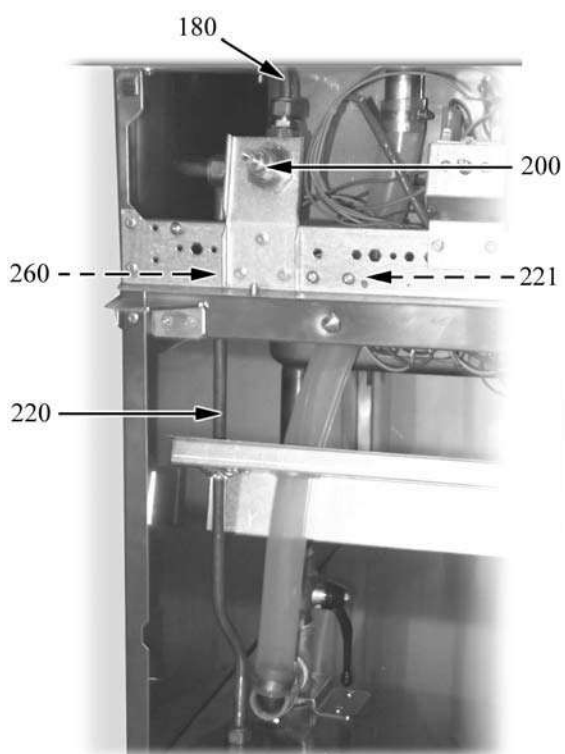

vsezip.ru

+7(812)987-08-81

ID	Code	Type	Description
Module:Taps and pipes			
180	2514666		Water pipe
190	6A020311		Niple
200	826900070		Tap
210	6A020315		Niple
220	2514665		Pipe
221	2514667	800E	Pipe
230	6A040660		Tube
240	826901320		Drain cock
250	6A020010		Pipe fitting
260	5A020005	800E	Pipe fitting

400E=9CP/E400, 800E=9CP/E800

A=3/N/PE~400/230V 50Hz, H=3/PE~230V 50Hz, P=1/N/PE~220-240V 50Hz