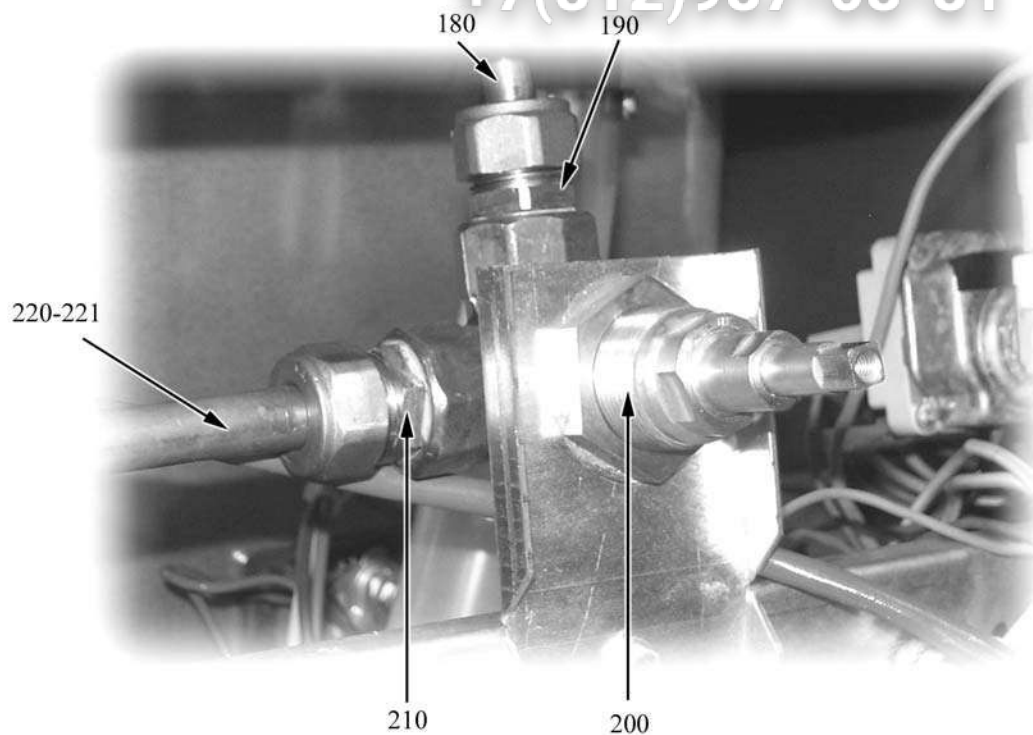

400E=9CP/E400, 800E=9CP/E800

A=3/N/PE~400/230V 50Hz, H=3/PE~230V 50Hz, P=1/N/PE~220-240V 50Hz

vsezip.ru

+7(812)987-08-81

| ID                           | Code      | Type | Description  |
|------------------------------|-----------|------|--------------|
| <b>Module:Taps and pipes</b> |           |      |              |
| 180                          | 2514666   |      | Water pipe   |
| 190                          | 6A020311  |      | Niple        |
| 200                          | 826900070 |      | Tap          |
| 210                          | 6A020315  |      | Niple        |
| 220                          | 2514665   |      | Pipe         |
| 221                          | 2514667   | 800E | Pipe         |
| 230                          | 6A040660  |      | Tube         |
| 240                          | 826901320 |      | Drain cock   |
| 250                          | 6A020010  |      | Pipe fitting |
| 260                          | 5A020005  | 800E | Pipe fitting |