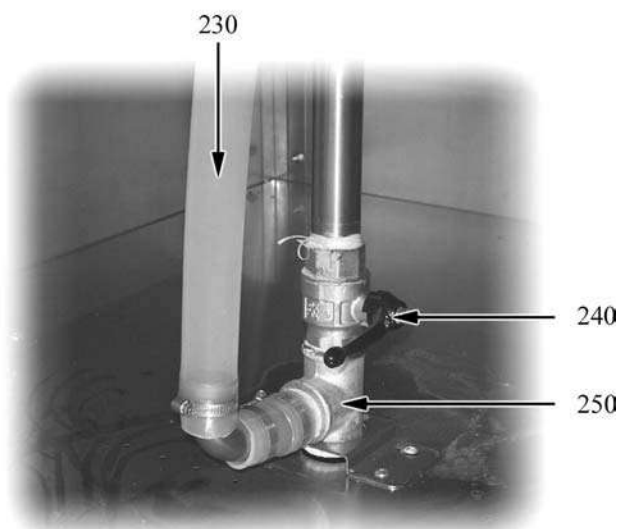

400E=9CP/E400, 800E=9CP/E800

A=3/N/PE~400/230V 50Hz, H=3/PE~230V 50Hz, P=1/N/PE~220-240V 50Hz

vsezip.ru

+7(812)987-08-81

| ID                           | Code      | Type | Description  |
|------------------------------|-----------|------|--------------|
| <b>Module:Taps and pipes</b> |           |      |              |
| 180                          | 2514666   |      | Water pipe   |
| 190                          | 6A020311  |      | Niple        |
| 200                          | 826900070 |      | Tap          |
| 210                          | 6A020315  |      | Niple        |
| 220                          | 2514665   |      | Pipe         |
| 221                          | 2514667   | 800E | Pipe         |
| 230                          | 6A040660  |      | Tube         |
| 240                          | 826901320 |      | Drain cock   |
| 250                          | 6A020010  |      | Pipe fitting |
| 260                          | 5A020005  | 800E | Pipe fitting |