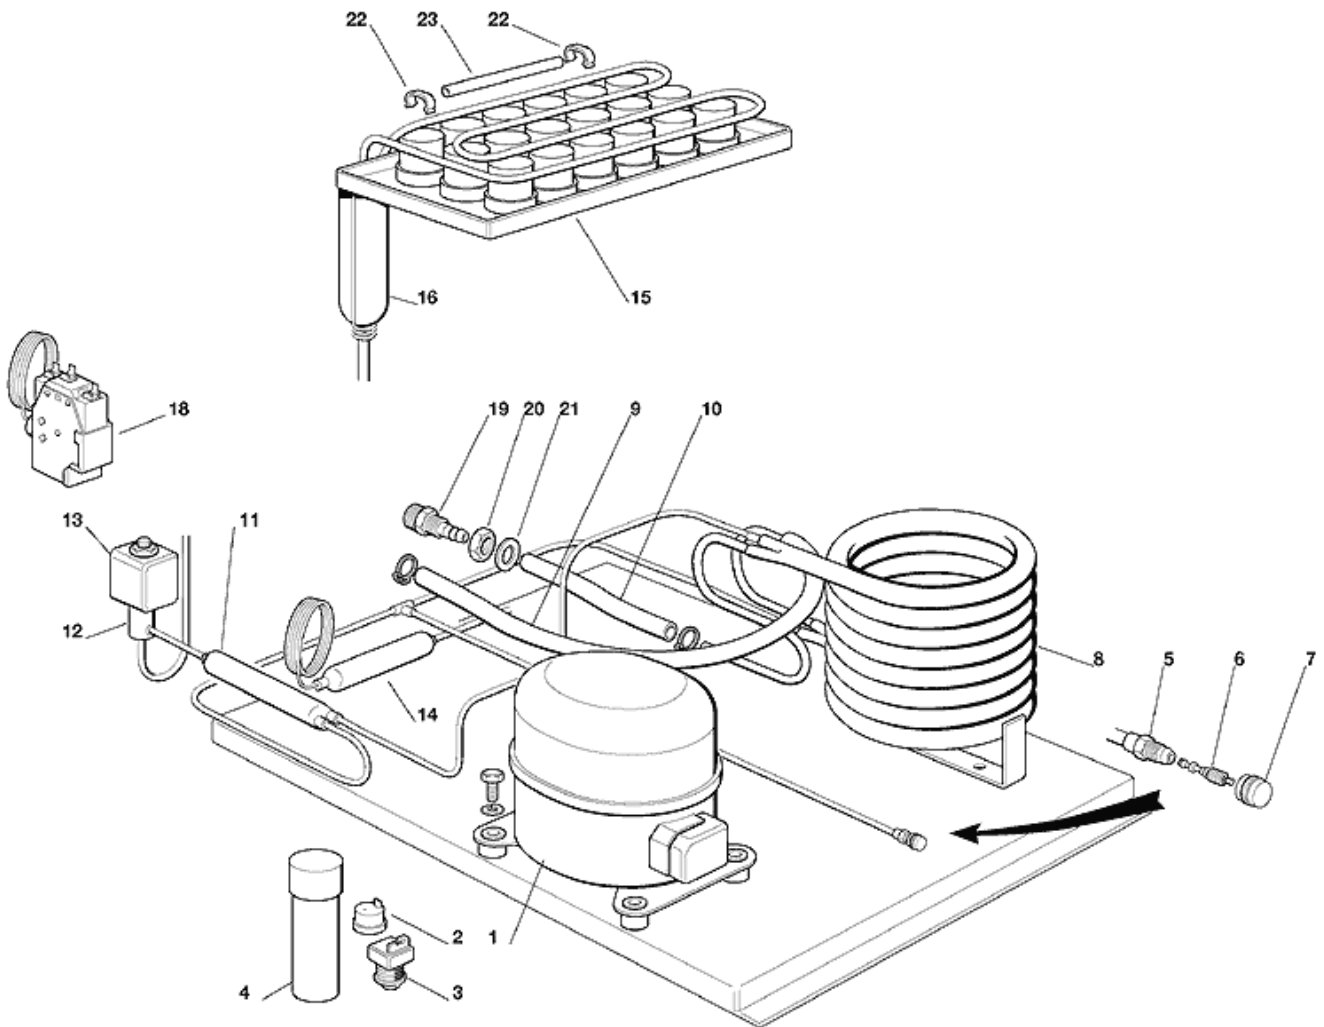

Зип Общепит

vsezip.ru

+7(812)987-08-81

Pos	Code	Description
0001	SC670100 00	COMPRESSOR - 230/50/1
0001	SC670100 07	COMPRESSOR - 230/50-60/1
0002	SCCUB 102661	START CAPACITOR
0003	SC620058 77	PROTECTOR - 8670442
0003	SC620478 05	PROTECTOR - 8570618
0004	SC620057 60	STARTING RELAY 230/50/1
0004	SCCUB 405175	STARTING RELAY 230/50/1
0005	SC650109 00	VALVE BODY
0006	SC670012 00	VALVE CORE
0007	SC650106 00	CAP
0008	SC620419 02	FAN MOTOR ATEX
0008	SC620419 32	BLADE
0009	SC620420 00	AIR COOLED CONDENSER
0011	SC630003 03	FILTER
0012	SC630137 00	FILTER
0013	SC620306 27	HOT GAS VALVE BODY
0013	SC620306 48	HOT GAS VALVE COIL
0014	SC784615 01	EVAPORATOR ASSY
0015	SC784444 01	ACCUMULATOR
0022	SC660386 00	SPRING
0023	SC741114 02R	BULB HOLDER

Pos	Code	Description
0001	SC670100 00	COMPRESSOR - 230/50/1
0001	SC670100 07	COMPRESSOR - 230/50-60/1
0002	SC620058 77	PROTECTOR - SC670142
0002	SCCUB 102314	PROTECTOR
0003	SC620057 03	USE SC620057 75
0003	SCCUB 405175	STARTING RELAY 230/50/1
0004	SCCUB 102661	START CAPACITOR
0005	SC650109 00	VALVE BODY
0006	SC670012 00	VALVE CORE
0007	SC650106 00	CAP
0008	SC620389 00	WATER COOLED CONDENSER
0009	SC281900 01	TUBE 16X10
0010	SC281900 01	TUBE 16X10
0011	SC630137 00	FILTER
0012	SC620306 27	HOT GAS VALVE BODY
0013	SC620306 48	HOT GAS VALVE COIL
0014	SC630003 03	FILTER
0015	SC784615 01	EVAPORATOR ASSY
0016	SC784444 01	ACCUMULATOR
0018	SC620075 00	PRESSOSTAT
0022	SC660386 00	SPRING
0023	SC741114 02R	BULB HOLDER