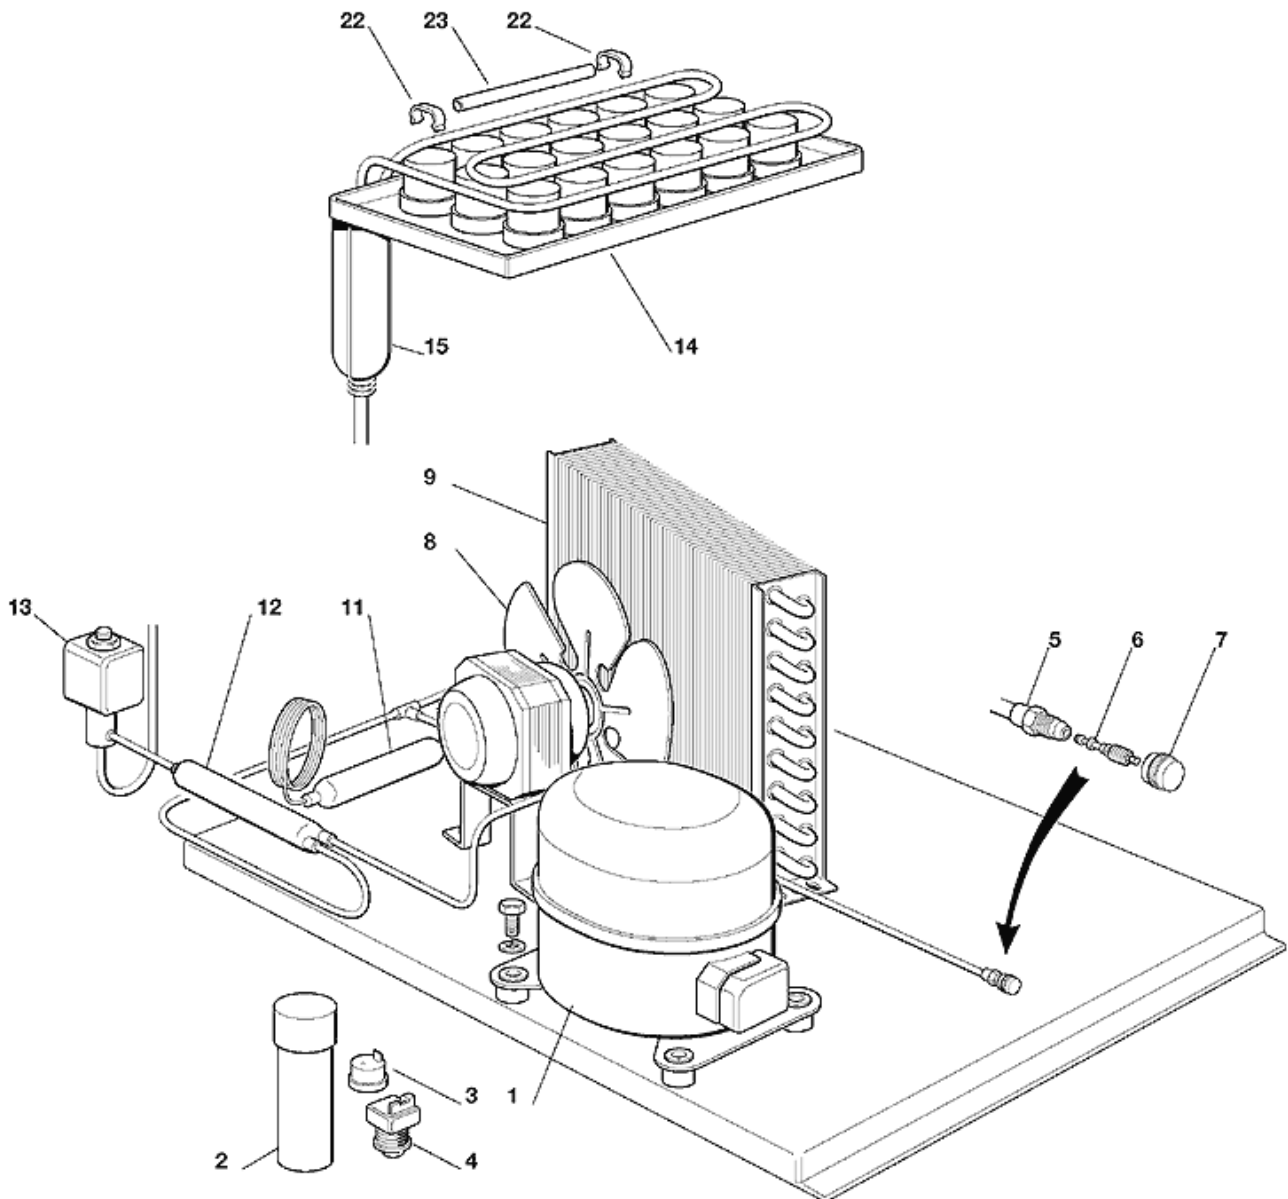

Pos	Code	Description
0001	SC702366 00	UNIT BASE
0002	SC782099 01R	NO LONGER AVAILABLE
0003	SC660750 03	USE SC660750 05
0004	SC732016 03	SPACER
0005	SC660741 00	PLASTIC PLUG
0006	SC460047 00	SPRING
0007	SC784457 06R	CURTAIN ASSY
0008	SC660388 00	CURTAIN BRACKET (LEFT)
0009	SC660388 01	CURTAIN BRACKET (RIGHT)
0010	SC742033 04	EVAPORATOR COVER
0011	SC660752 00	BIN COVER BIM-21
0012	SC650868 00	TOP ISOLATION BIM21
0013	SC702301 00	BRACKET
0014	SC702367 00	REAR PANEL
0015	SC721899 00	LEFT SIDE PANEL
0016	SC721898 00	RIGHT SIDE PANEL
0017	SC721901 00	FRONT PANEL
0018	SC782079 05R	USE SC782079 52R
0019	SC722434 00	TOP PANEL
0020	SC660528 01	NO LONGER AVAILABLE
0021	SC660528 00	NO LONGER AVAILABLE
0022	SC650382 01	LEG
0023	SC732017 00	BULB HOLDER

Зип Общепит

vsezip.ru

+7(812)987-08-81

Pos	Code	Description
0001	SC670100 00	COMPRESSOR - 230/50/1
0001	SC670100 07	COMPRESSOR - 230/50-60/1
0002	SCCUB 102661	START CAPACITOR
0003	SC620058 77	PROTECTOR - 8670442
0003	SCCUB 102314	PROTECTOR
0004	SC620057 03	USE SC620057 75
0004	SCCUB 405175	STARTING RELAY 230/50/1
0005	SC650109 00	VALVE BODY
0006	SC670012 00	VALVE CORE
0007	SC650106 00	CAP
0008	SC620419 02	FAN MOTOR ATEX
0008	SC620419 32	BLADE
0009	SC620420 00	AIR COOLED CONDENSER
0011	SC630003 03	FILTER
0012	SC630137 00	FILTER
0013	SC620306 27	HOT GAS VALVE BODY
0013	SC620306 48	HOT GAS VALVE COIL
0014	SC784615 01	EVAPORATOR ASSY
0015	SC784444 01	ACCUMULATOR
0022	SC660386 00	SPRING
0023	SC741114 02R	BULB HOLDER