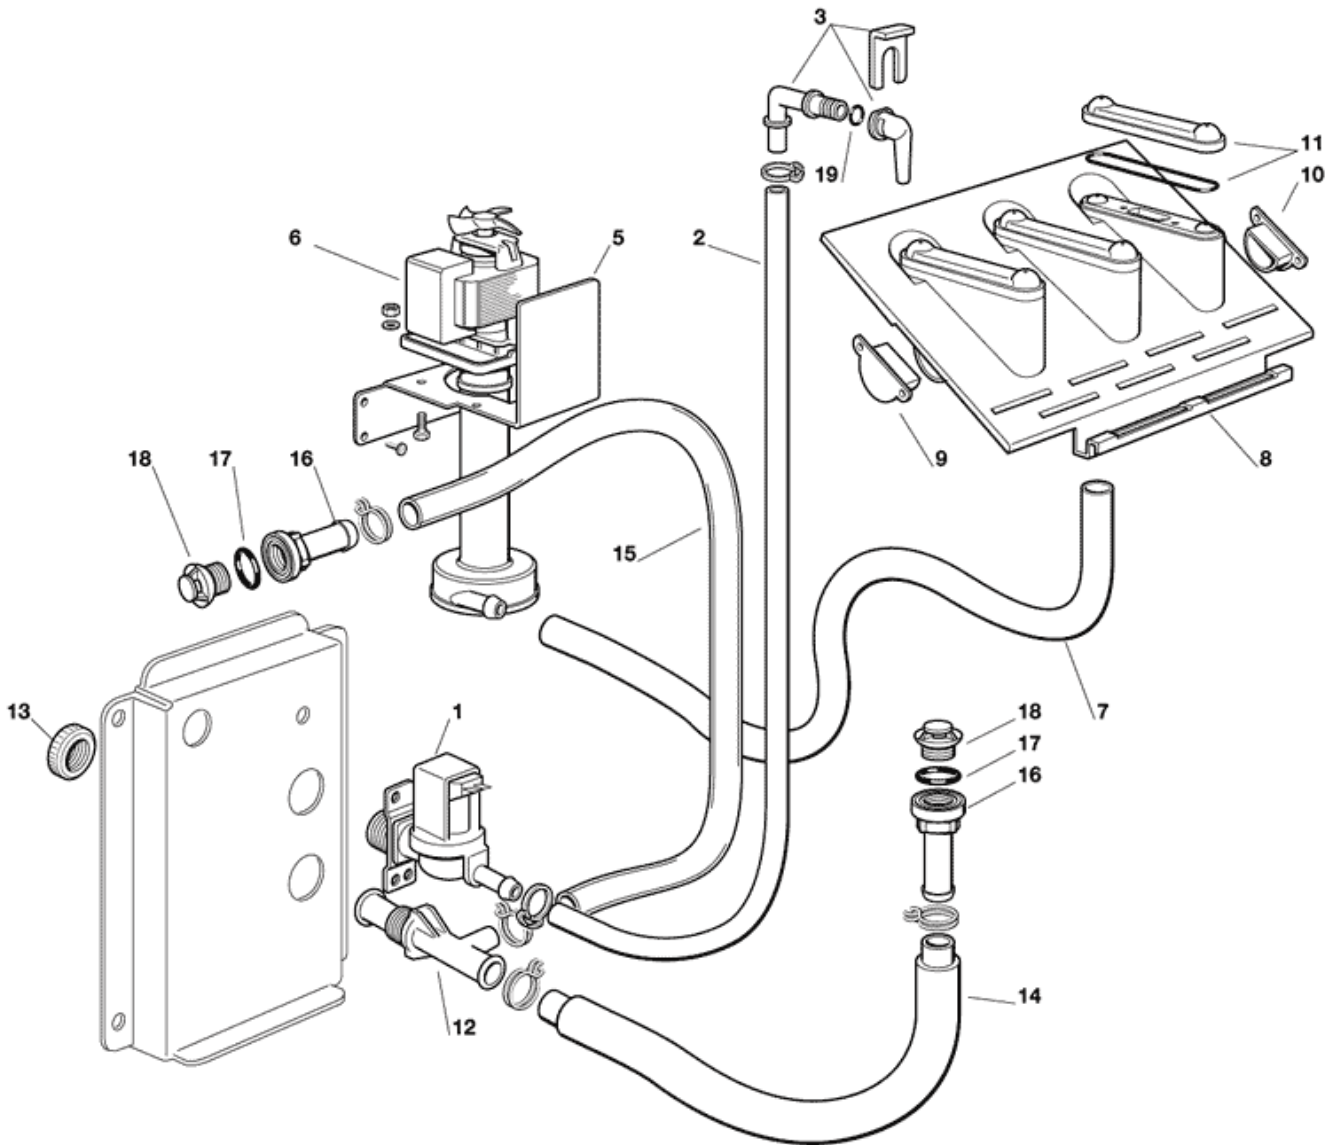

Pos	Code	Description
0001	SC670100 00	COMPRESSOR - 230/50/1
0001	SC670100 07	COMPRESSOR - 230/50-60/1
0002	SC620058 77	PROTECTOR - 5670442
0002	SC620478 05	PROTECTOR - 8570618
0003	SC620057 60	STARTING RELAY 230/50/1
0003	SCCUB 405175	STARTING RELAY 230/50/1
0004	SCCUB 102661	START CAPACITOR
0005	SC650109 00	VALVE BODY
0006	SC670012 00	VALVE CORE
0007	SC650106 00	CAP
0008	SC620389 00	WATER COOLED CONDENSER
0009	SC281900 01	TUBE 16X10
0010	SC281900 01	TUBE 16X10
0011	SC630137 00	FILTER
0012	SC620306 27	HOT GAS VALVE BODY
0013	SC620306 48	HOT GAS VALVE COIL
0014	SC630003 03	FILTER
0015	SC784615 01	EVAPORATOR ASSY
0016	SC784444 01	ACCUMULATOR
0018	SC620075 00	PRESSOSTAT
0022	SC660386 00	SPRING
0023	SC741114 02R	BULB HOLDER

ЭПП Обществу

vsezip.ru

+7(812)987-08-81

Pos	Code	Description
0001	SC650105 64	WATER INLET VALVE
0001	SC650105 70	WATER INLET VALVE
0002	SC281900 01	TUBE 16X10
0003	SC793172 00R	WATER INLET ASSY
0005	SC721893 00	PUMP BRACKET
0006	SC620423 01R	WATER PUMP - 230/50/1
0006	SC620433 01	WATER PUMP - 230/60/1
0007	SC610204 01	USE SC610204 03
0008	SC793129 01	SPRAY SYSTEM ASSY
0009	SC660520 03	NO LONGER AVAILABLE
0010	SC660520 02	NO LONGER AVAILABLE
0011	SC060529 00	SPRAY COVER KIT - NEUTRAL
0011	SC640041 20	O RING
0012	SC660224 00	TEE TUBE
0013	SC660535 00	PLASTIC NUT
0014	SC610148 10	TUBE
0015	SC610204 00	TUBE
0016	SC660219 02	DRAIN FITTING
0017	SC640134 00	O RING
0018	SC660211 01	DRAIN FILTER
0019	SC640041 31	O RING OR 2031 (WRAS-FDA)