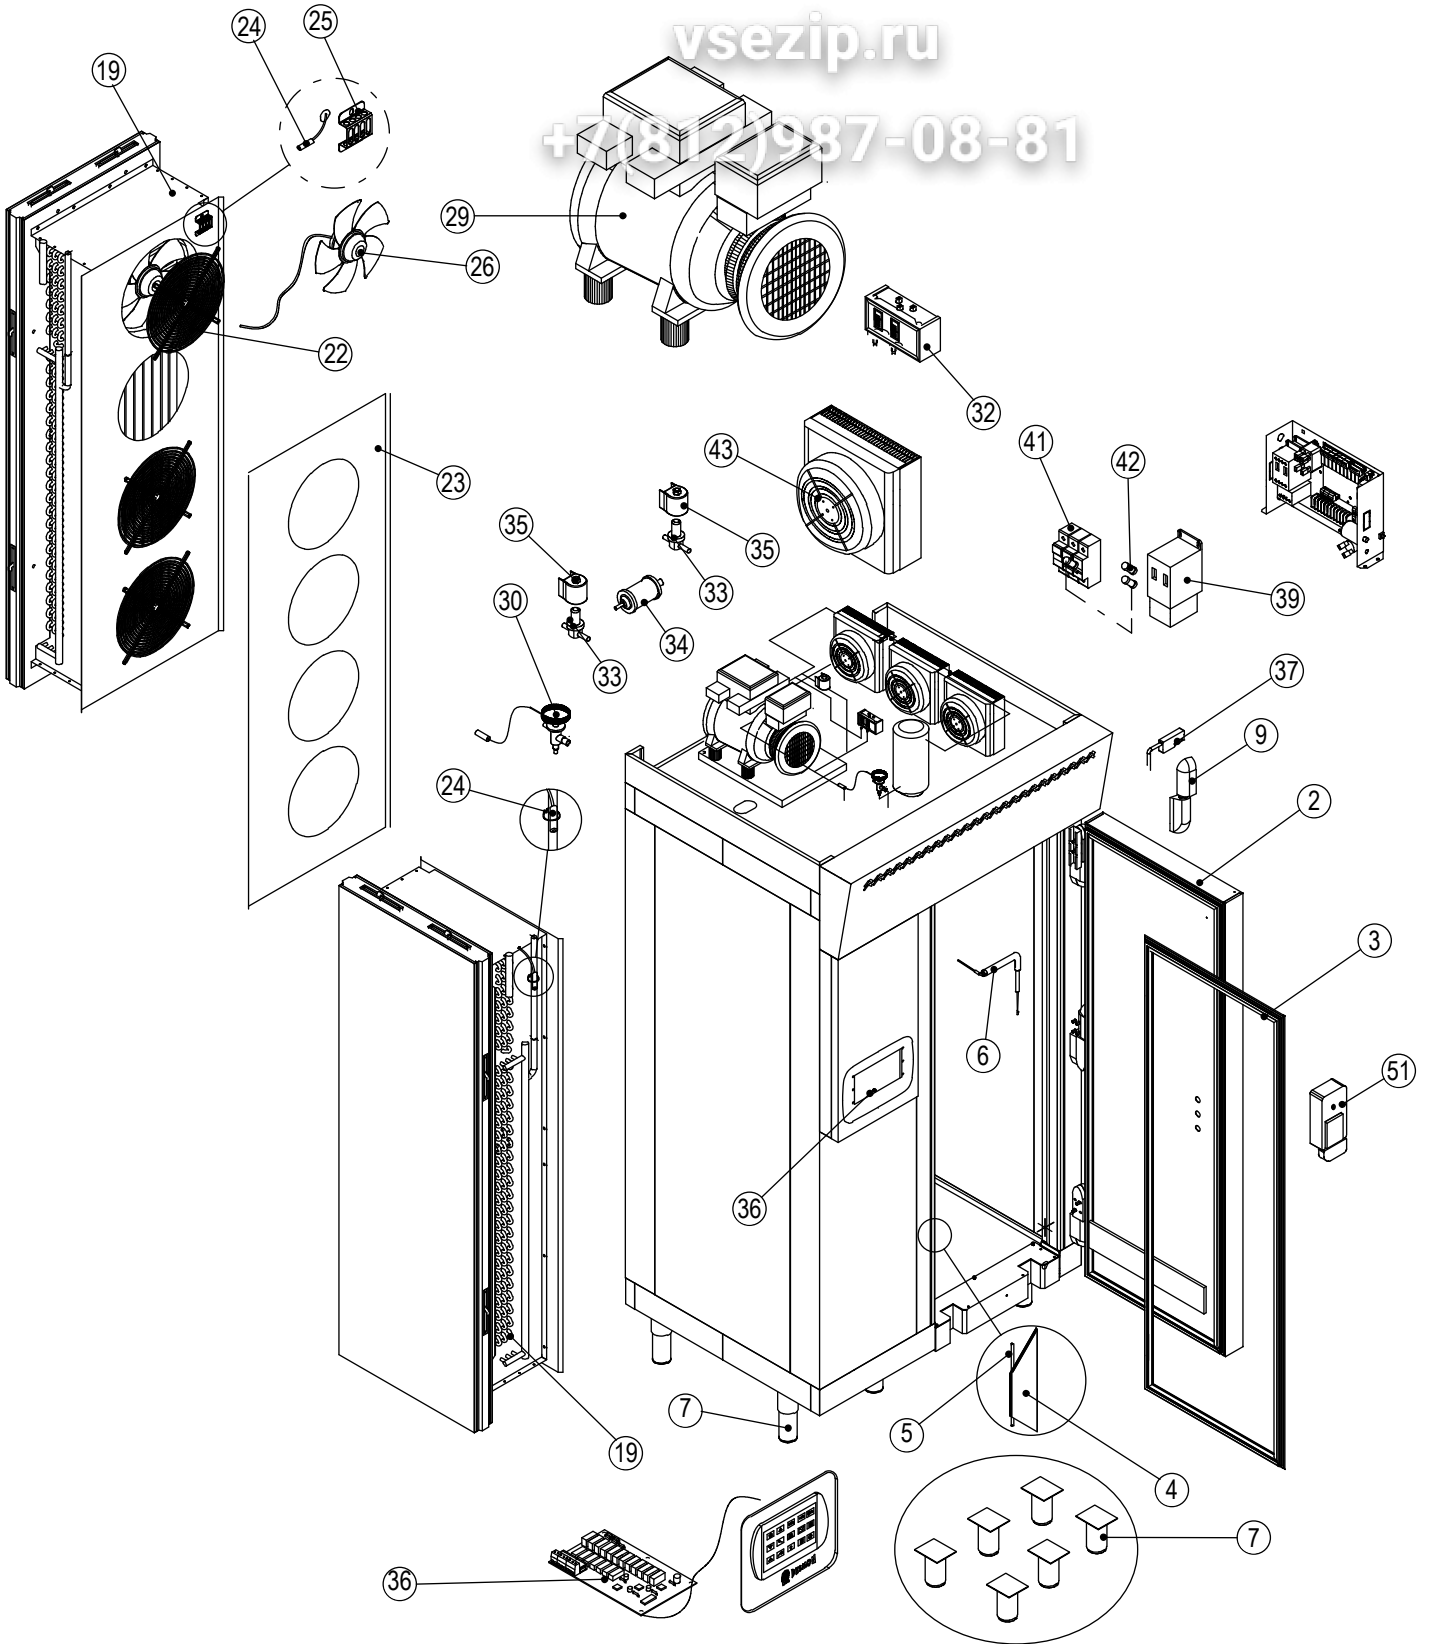

СВГ-20SC

Сиг.Общепит

vsezip.ru

+7(812)987-08-81

GBF-20SC

Сип Общепит

vsekip.ru

+7(812)987-08-97

<u>Ref. No.</u>	<u>Part No.</u>	<u>Description</u>	<u>Ref. No.</u>	<u>Part No.</u>	<u>Description</u>
2	80000	DOOR ASSY 621X1740X80	30	80014	TX VALVE R404a 2230/M12SE
3	80001	DOOR GASKET 1927x850	32	80015	HIGH/LOW PRESSURE SWITCH C17H4758B01
4	80002	PVC PROFILE "MONOESTRUSO" R4192 6MT	33	80016	SOLENOID VALVE EVR10 3/8 ODF12MM
5	80003	FRAME HEATER 15W/M L.5550mm	34	80017	FILTER DRIER ODS 304S 12MM
6	80004	HEATED NEEDLE PROBE MULTICORE TS	35	80018	DIN COIL ZB09 304051 208-240/60UL
7	80005	S/S LEG 85X100 R.188-288	36	80019	KIT TOUCH SCREEN (INCLUDING PLASTIC FRAME)
9	80006	DOOR HINGE WITH FLAG H45/67	37	80020	MAGNETIC SENSOR E5301CUL0294
19	80007	EVAPORATOR COIL GBF-20GN1/1	39	80021	CONTACT.LOV.BF3800A230 38A230V50/60
22	80008	INOX RACK 530X635 CABINET DEPTH80	41	80022	FUSE BOX CL.J 600V60A 3/P ULCH60J3
23	80009	FAN HOLDER PANEL 300mm GBF-20GN1/1	42	80023	RAPID FUSE 45A CL.J600V ULIKS
24	80010	NTC PROBE 3MT SN691300	43	80024	CONDENSER ASSY STVF 273 082046101
25	80011	PROBE GUARD BLAST.GBF-5G/P NEW	51	80025	DOOR HANDLE ACTIVA 80 MM
26	80012	EL.MOT. R09E-3030HA-4M-2553 D300			
29	80013	COMPR.FRASCOLD D2-15Y 230/3/60UL