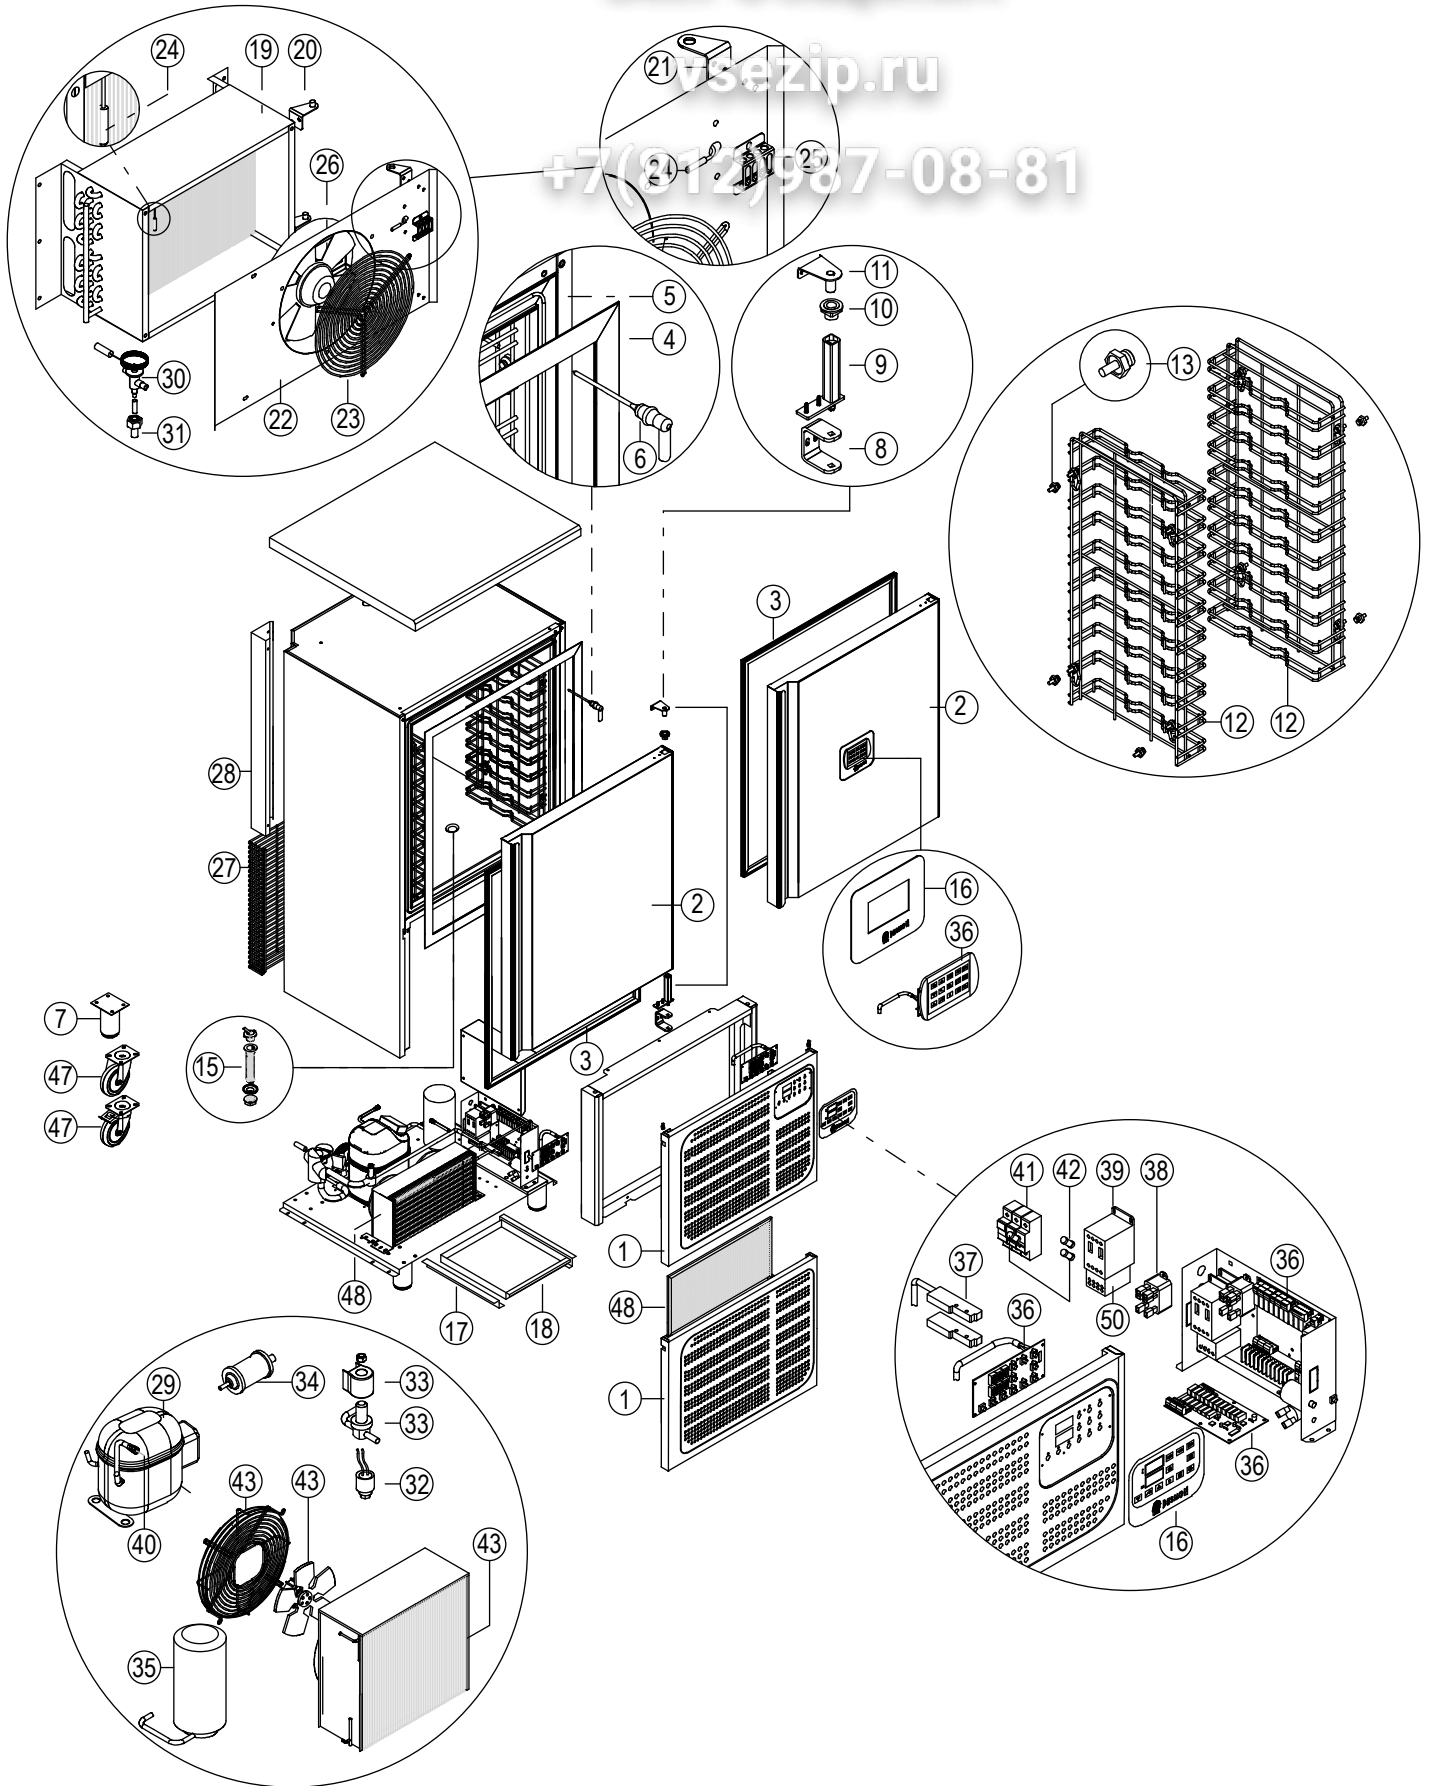

GBF-10

vsezip.ru

+7(912)987-08-81

GBF-10

Зин Общепит

vsezip.ru

+7(812)9870838

Ref. No.	Part No.	Description	Ref. No.	Part No.	Description
1	80027	FRONT PANEL GBF-10(NO KEYBOARD, TS ON DOOR)	33	80091	VALVE EVR10 ODF12MM
2	80080	DOOR ASSY GBF-10 TS RIGHT HAND HINGED	34	80092	FILTER DRIER ODS 163S 10MM
3	80081	DOOR GASKET GBF-10	35	80093	LIQUID RECEIVER RT 512V-TR 3,50LT
4	80032	PLASTIC STRIP COVER	36	80016	KIT TOUCH SCREEN (INCLUDING PLASTIC FRAME)
5	80082	FRAME HEATER 44W 220V L4400 CAB+ET139	37	80044	MAGNETIC SENSOR E5301CUL0294
6	80004	HEATED NEEDLE PROBE MULTICORE TS	39	80065	CONTACTOR BF250022050 220V50/60HZ
8	80035	REV. UPPER DOOR BRACKET BLAST CH.	40	80066	COPPER VALVE 1/4 MM.300 VC-500-09
9	80036	HINGE WITH SPRING&STOP CT4000F	41	80067	FUSE BOX 10.3x38(UL)
10	80037	NYLON BUSH FOR HINGE D.32 HOLE 14.2	42	80094	FAST FUSE 10x38 500V AC 20A UL
11	80038	REV. UPPER DOOR BRACKET BLAST CH.	42	80068	FAST FUSE 10x38 600V AC 30A UL
12	80039	SHELVE RACK (1 PC) GBF-10 ETL	43	80095	CONDENSER ASSY
13	80040	STEEL PIN FIX GRID BLASTCHILLER ETL	47	80096	KIT CASTORS GALV/ST.CABINET 700 GOL
15	80042	DRAINING PIPE'S PLUG	48	80097	CONDENSER FILTER
15	80041	DRAINING PIPE BLAST CHILLER	50	80098	THERMAL RELAY RF38 1400 9-14A
17	80083	WATER DRAINING TRAY RUNNER			
18	80084	MANUAL CONDENSATE PAN 540X240X70			
19	80085	EVAPORATOR BLAS.GBF-10 DIS.10026886			
20	80047	WELD.LOWER BRACKET EVAP.U.BLAST NEW			
21	80048	SUP HINGE BRACKET EVAP. GBF-15G			
22	80086	FAN MOTOR HOLDER GBF-10 W/OUT UV NEW			
23	80008	S/S FINGUER GUARD 300mm			
24	80010	NTC PROBE 3MT SN691300			
25	80011	PROBE GUARD BLAST.GBF-5G/P NEW			
26	80012	EL.MOT. R09E-3030HA-4M-2553 D300			
27	80087	REAR GRIDDLE GBF-15G			
28	80088	REAR CORNER COVER GBF-10 NEW			
29	80089	COMPRESSOR TFH2511Z-K 220V60Hz			
30	80090	THERM.VALV.TES2 C/MOP-16EQ.EST. OR03			
32	80058	HIGH PRESSURE SWITCH NSDHA00B39111