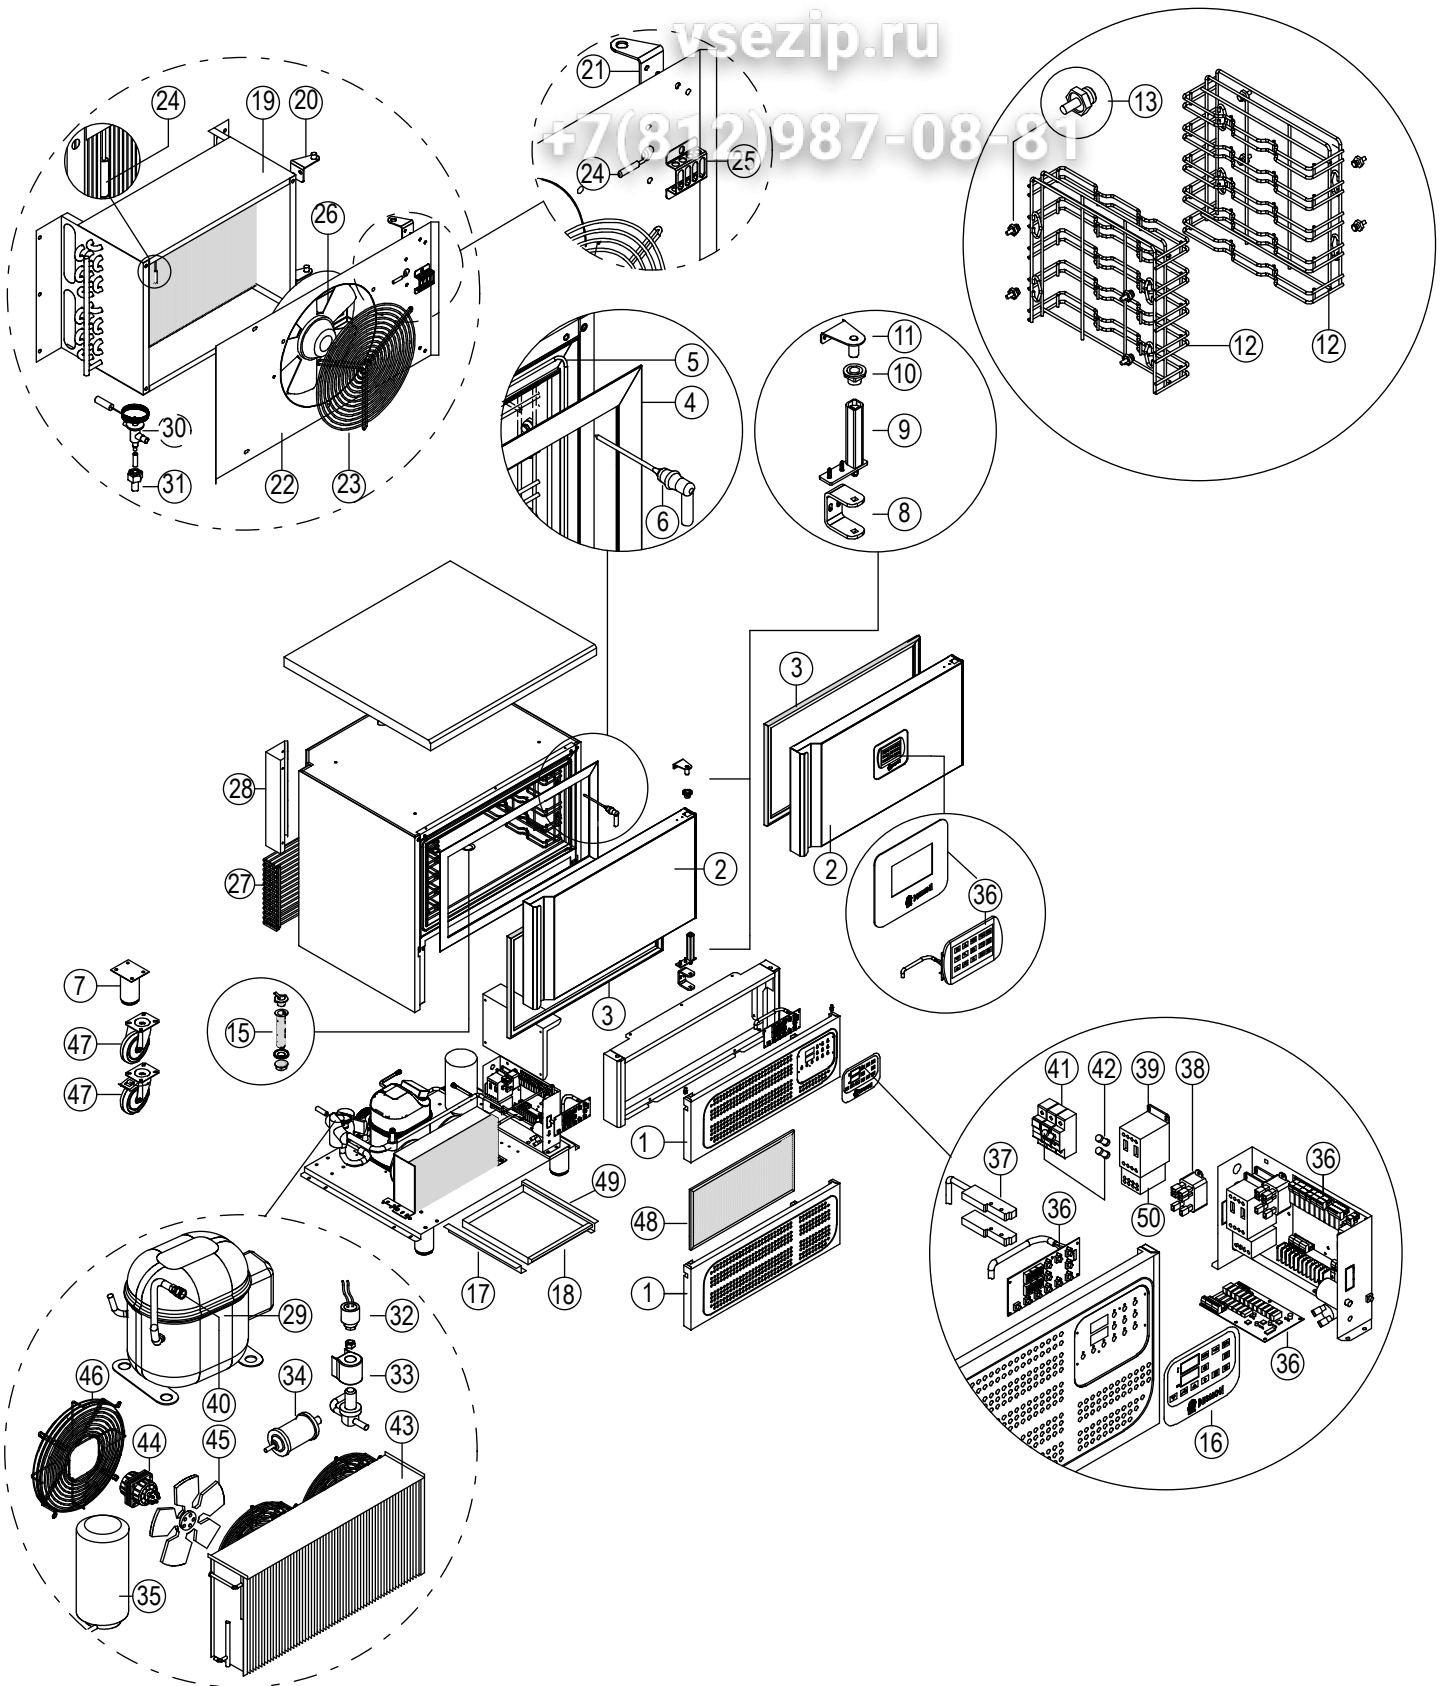

Зип-Общепит

vsezip.ru

+7(812)987-08-81

GBF-5P

Зин Общепит

vsezip.ru

+7(812)987-08-81

Ref. No.	Part No.	Description	Ref. No.	Part No.	Description
1	80027	FRONT PANEL GBF-5 (NO KEYBOARD, TS ON DOOR)	36	80019	KIT TOUCH SCREEN (INCLUDING PLASTIC FRAME)
2	80029	DOOR ASSY GBF-5 TS RIGHT HAND HINGED	37	80020	MAGNETIC SENSOR E5301CUL0294
2	80030	DOOR ASSY GBF-5 TS LEFT HAND HINGED	39	80065	CONTACTOR BF250022050 220V/50/60HZ
3	80031	DOOR GASKET GBF-5G MM.383X730	40	80066	COPPER VALVE 1/4 MM.300 VC-500-09
4	80032	PLASTIC STRIP COVER	41	80067	FUSE BOX 10.3x38(UL)
5	80033	CORD HEATER 4W/M L2380 115V/UL	42	80068	FAST FUSE 10x38 600V AC 30A UL
6	80099	NEEDLE PROBE MULTICORE TS Pt1000	43	80069	CONDENSER COIL SFT16251 10060166
8	80035	REV. UPPER DOOR BRACKET BLAST CH.	44	80070	EL.MOTOR 16W-30-2 115V 60HZ UL-CSA
9	80036	HINGE WITH SPRING&STOP CT4000F	45	80071	FAN BLADE 230-26-5 ASP.STVF 139-93
10	80037	NYLON BUSH FOR HINGE D.32 HOLE 14.2	46	80072	AIR DUCT CF24 W/GRILL
11	80038	UPPER HINGE W/PIV. GBF-5	47	80073	CASTER KIT GBF-5G/P
12	80039	SHELVE RACK (1 PC) GBF-5 ETL	48	80074	CONDENSER FILTER
13	80040	STEEL PIN FIX GRID BLASTCHILLER ETL			
15	80041	DRAINING PIPE BLAST CHILLER			
15	80042	DRAINING PIPE'S PLUG			
16	80043	DESMON BLAST CHILLER DECAL			
17	80044	LEFT HAND DRIP TRAY RUNNER GBF-5, NEW			
18	80045	DRIP TRAY 4LT GBF-5G/P NEW WELD			
19	80046	EVAPORATOR COIL GBF-5			
20	80047	WELD.LOWER BRACKET EVAP.U.BLAST NEW			
21	80048	SUP HINGE BRACKET EVAP. GBF-15G			
22	80049	FAN MOTOR HOLDER GBF-5 W/OUT UV			
23	80050	FAN FINGUER GUARD 250 mm			
24	80010	NTC PROBE 3MT SN691300			
25	80011	PROBE GUARD BLAST.GBF-5G/P NEW			
26	80053	FAN MOTOR A2E250-AL08-12 115V 50/60			
27	80054	REAR GRIDDLE GBF-5			
28	80055	REAR CORNER COVER GBF-5			
29	80056	COMPRESSOR HU CAJ2464Z-A 115/60HZ			
30	80057	THERM.VALV.TES2 C/MOP-16EQ.EST. OR01			
32	80058	HIGH PRESSURE SWITCH NSDHA00B39111			
33	80059	SOLENOID VALVE EVR10 3/8 ODF10MM			
33	80060	DIN COIL ZB09 304011 110-120V/60Hz			
34	80061	FILTER DRIER			
35	80062	LIQUID RECEIVER RT-312V-TS 1,36LT