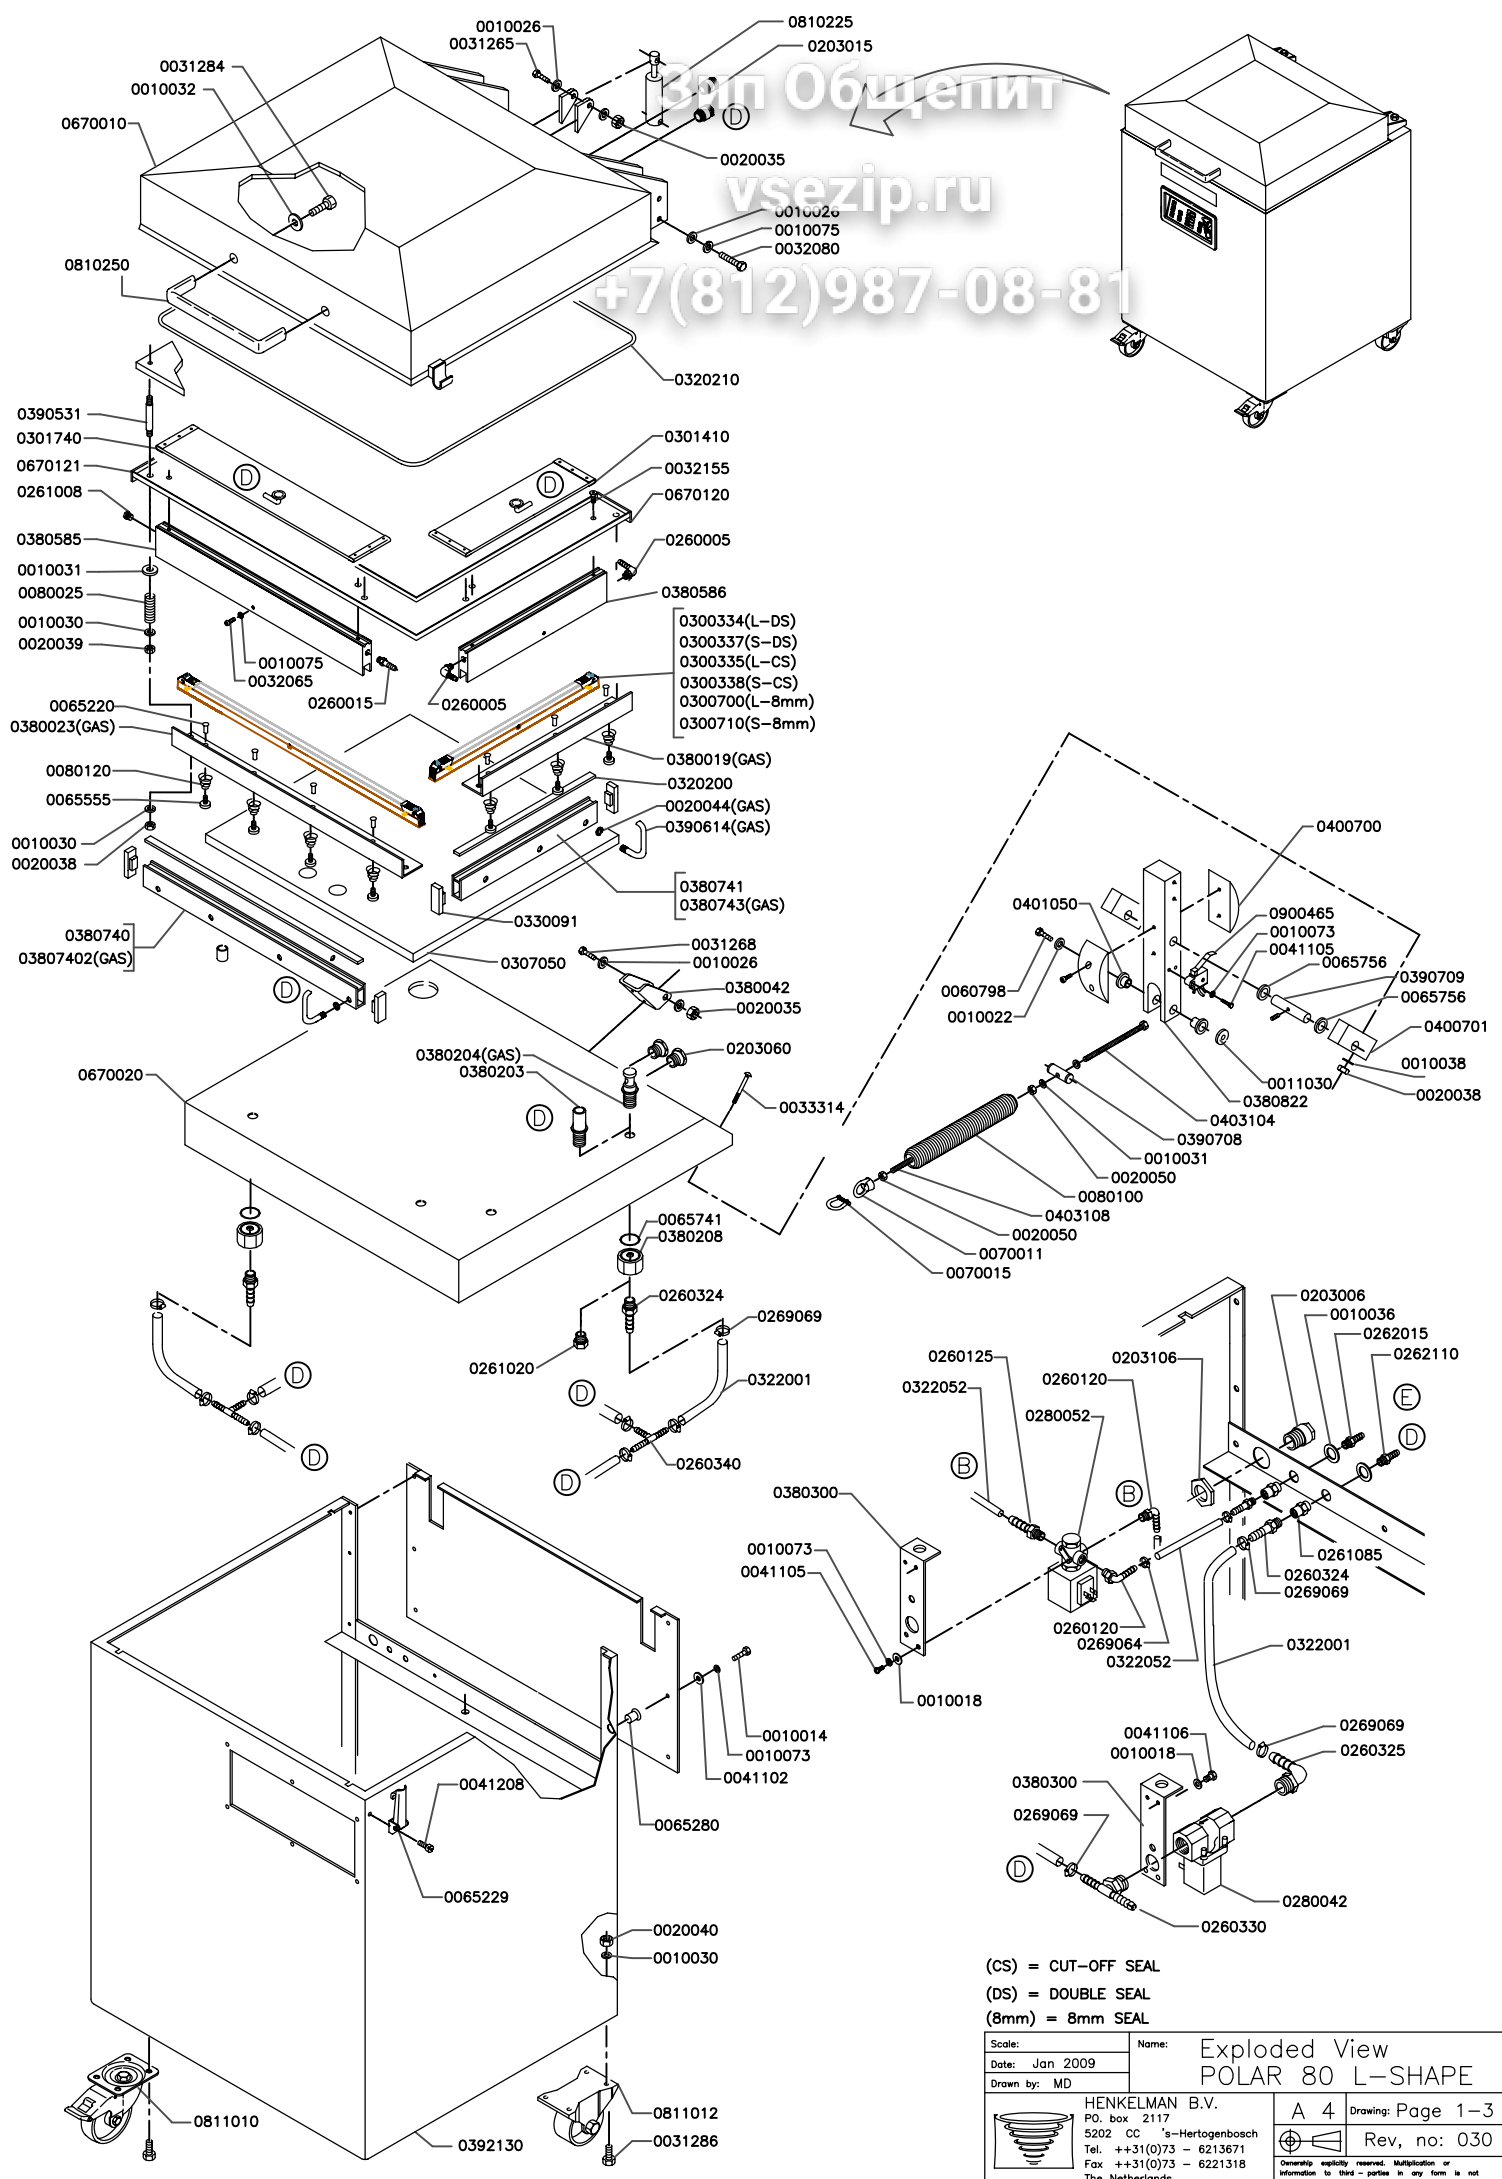

Зип Общепит
 vsezip.ru
 +7(812)987-08-81

(CS) = CUT-OFF SEAL
 (DS) = DOUBLE SEAL
 (8mm) = 8mm SEAL

Scale:	Name:	Exploded View POLAR 80 L-SHAPE
Date: Jan 2009		
Drawn by: MD		

HENKELMAN B.V.
 P.O. box 2117
 5202 CC 's-Hertogenbosch
 Tel. ++31(0)73 - 6213671
 Fax ++31(0)73 - 6221318
 The Netherlands

Scale:	Name:	Exploded View	
Date: Jan 2009	POLAR 80		
Drawn by: MD			
 HENKELMAN B.V. P.O. box 2117 5202 CC 's-Hertogenbosch Tel. ++31(0)73 - 6213671 Fax ++31(0)73 - 6221318 The Netherlands	A 4	Drawing: Page 2-3	
	Rev. no: 030		
<small>Ownership explicitly reserved. Multiplication or information to third parties in any form is not permitted without written permission of the owner.</small>			