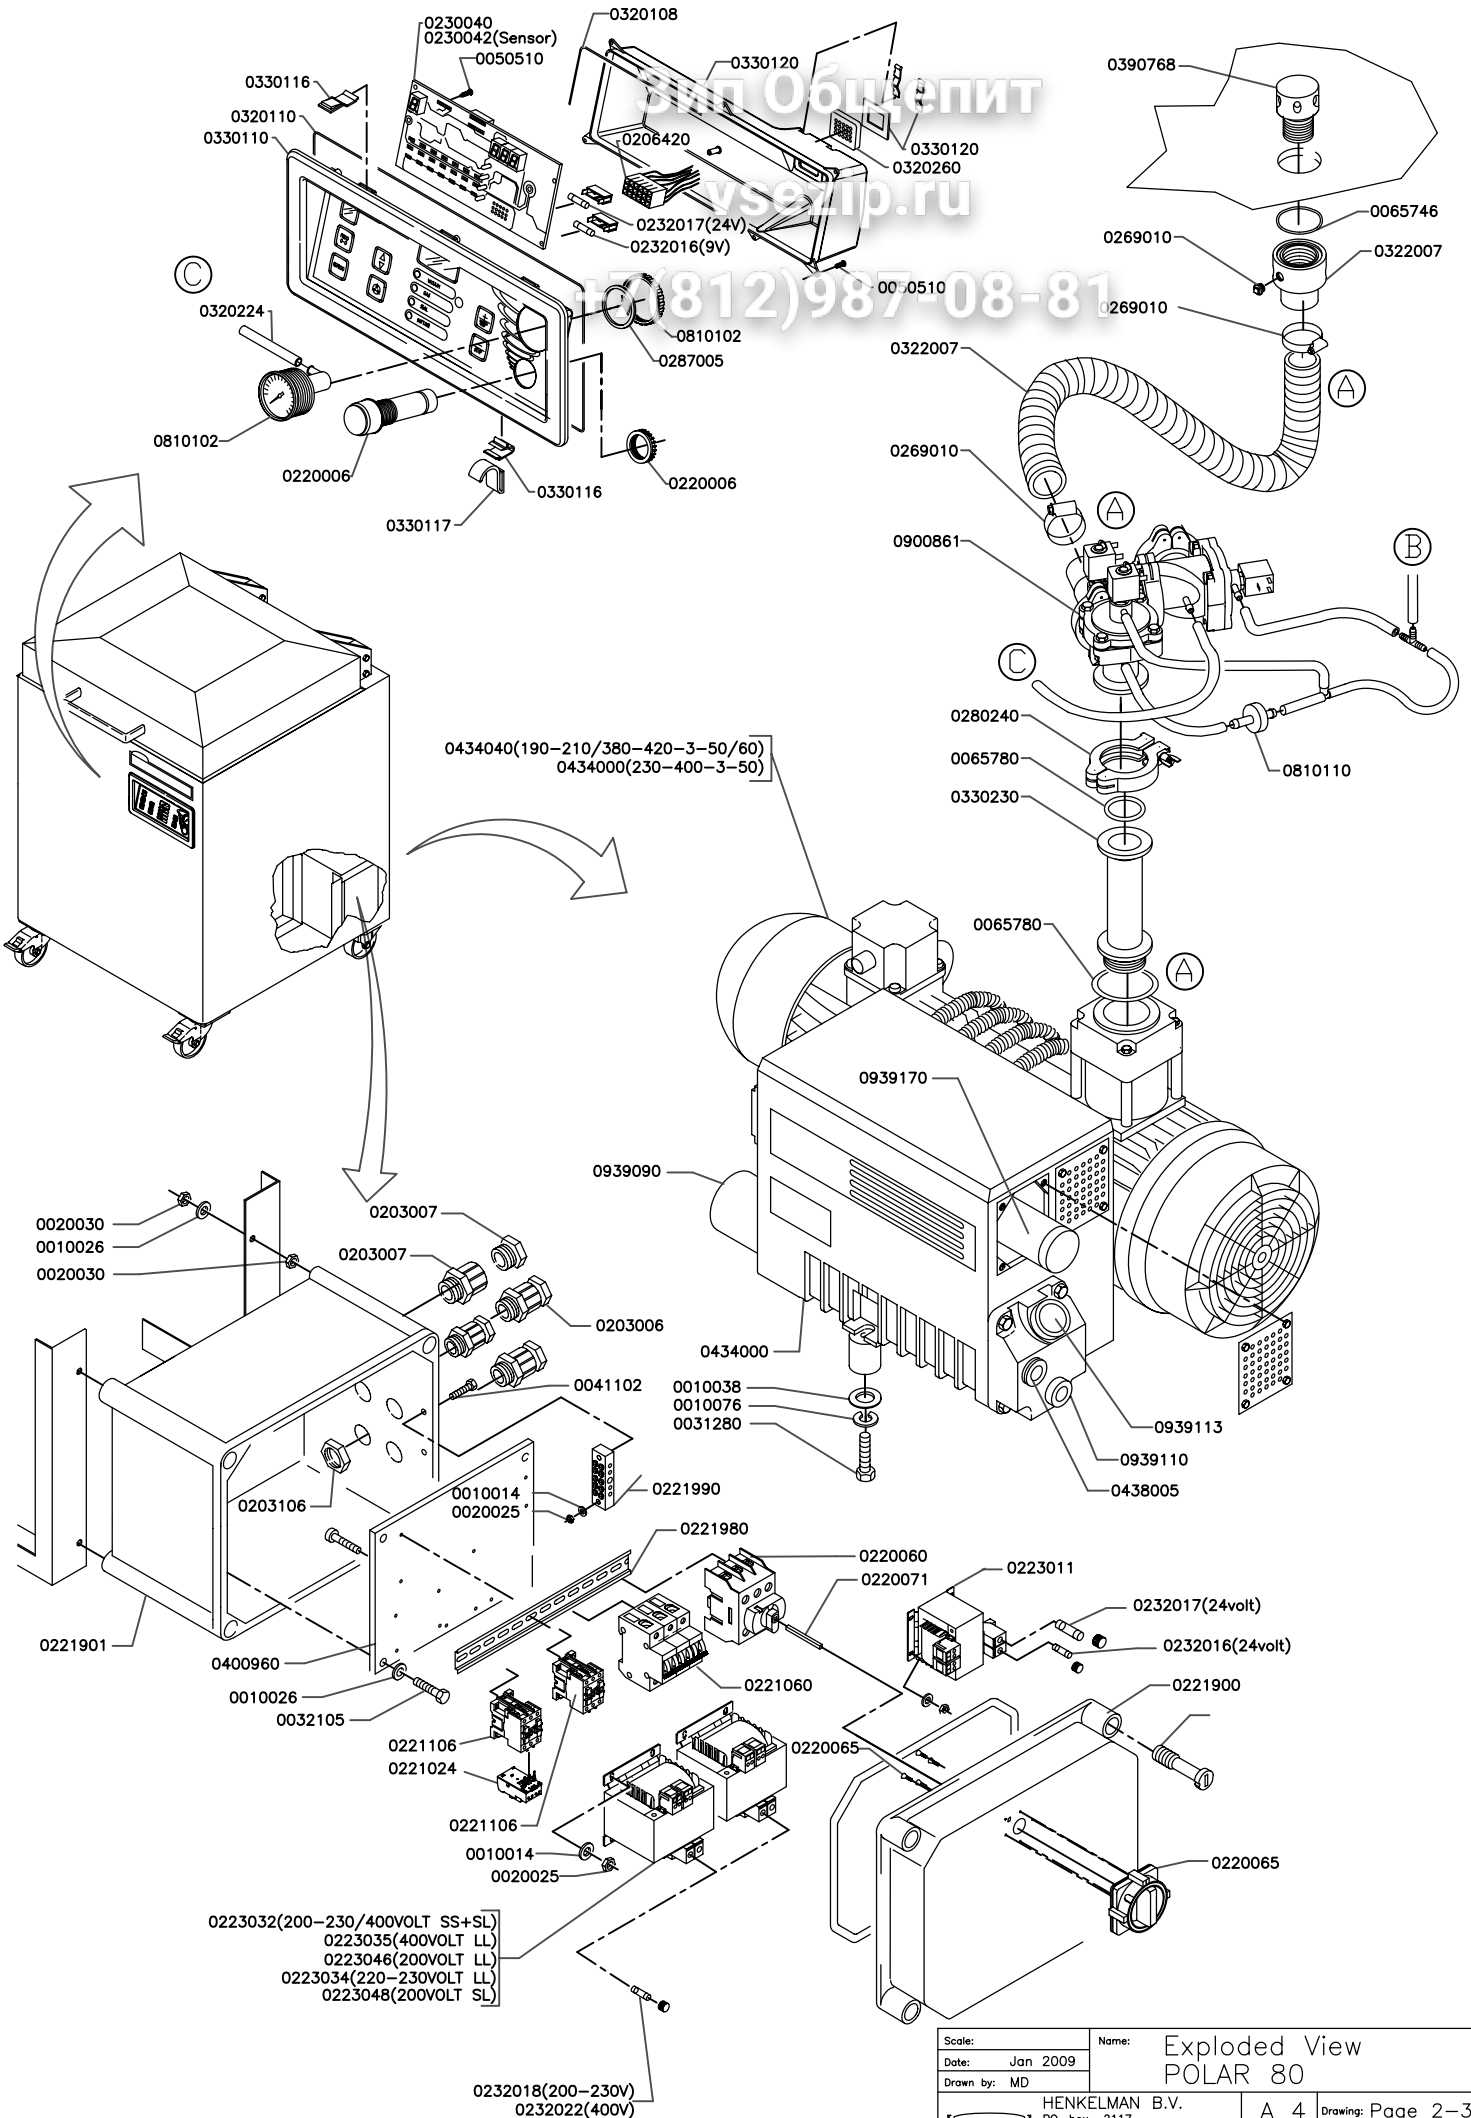

Зип Общепит
 vsezip.ru
 +7(812)987-08-81

(CS) = CUT-OFF SEAL
 (DS) = DOUBLE SEAL
 (8mm) = 8mm SEAL

Scale:	Name:	Exploded View POLAR 80 L-SHAPE
Date: Jan 2009		
Drawn by: MD		

HENKELMAN B.V.
 P.O. box 2117
 5202 CC 's-Hertogenbosch
 Tel. ++31(0)73 - 6213671
 Fax ++31(0)73 - 6221318
 The Netherlands

Scale:	Name:	Exploded View	
Date: Jan 2009	POLAR 80		
Drawn by: MD			
 HENKELMAN B.V. P.O. box 2117 5202 CC 's-Hertogenbosch Tel. ++31(0)73 - 6213671 Fax ++31(0)73 - 6221318 The Netherlands	A 4	Drawing: Page 2-3	
	Rev. no: 030		
<small>Ownership explicitly reserved. Multiplication or information to third parties in any form is not permitted without written permission of the owner.</small>			