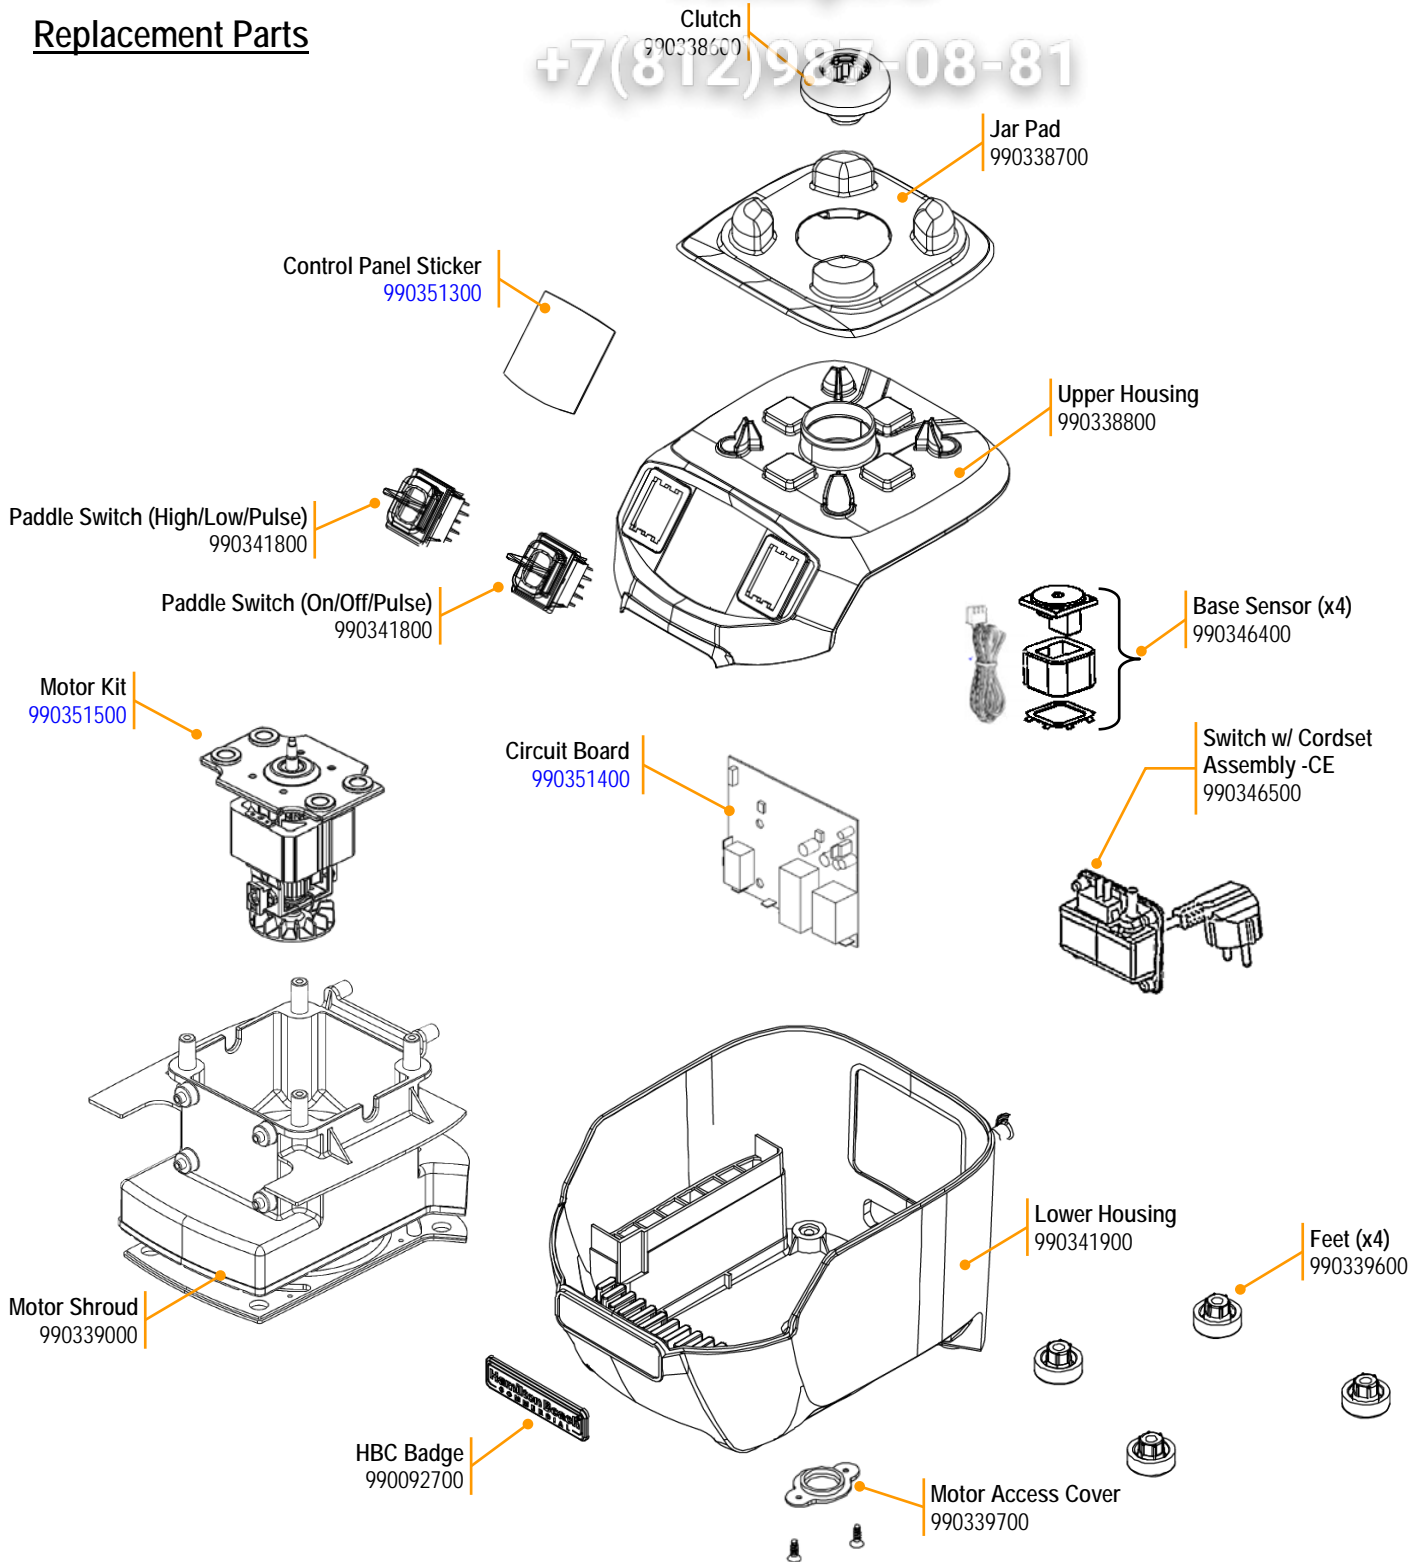

Replacement Parts

 Hamilton Beach 4421 Waterfront Drive Glen Allen, VA 23060	Revision Description:	Production Release.					Rev. Date:
	Request #:	DOC10624	Page:	1 of 3	Document #:	540101001	2/21/2020
							Rev: A